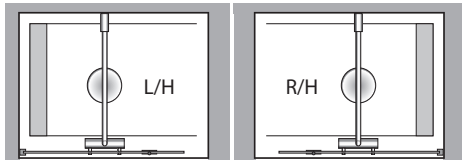

### U500 1200 x 900mm WALK-IN WITH DOOR

available in left and right hand versions with either round or square shower heads

U500 WID 12009 LHR PK	U500 1200 X 900 WALK IN W/DOOR LH ROUND SPS W/TRAY	£2195
U500 WID 12009 RHR PK	U500 1200 X 900 WALK IN W/DOOR RH ROUND SPS W/TRAY	£2195
U500 WID 12009 LHS PK	U500 1200 X 900 WALK IN W/DOOR LH SQUARE SPS W/TRAY	£2195
U500 WID 12009 RHS PK	U500 1200 X 900 WALK IN W/DOOR RH SQUARE SPS W/TRAY	£2195

Walk-in with door

Walk-in with door and side panel

**U500 1400 x 900mm WALK-IN WITH DOOR**

available in left and right hand versions with either round or square shower heads

U500 WID 14009 LHR PK	U500 1400 X 900 WALK IN W/DOOR LH ROUND SPS W/TRAY	£2395
U500 WID 14009 RHR PK	U500 1400 X 900 WALK IN W/DOOR RH ROUND SPS W/TRAY	£2395
U500 WID 14009 LHS PK	U500 1400 X 900 WALK IN W/DOOR LH SQUARE SPS W/TRAY	£2395
U500 WID 14009 RHS PK	U500 1400 X 900 WALK IN W/DOOR RH SQUARE SPS W/TRAY	£2395

Walk-in with door

Walk-in with door and side panel

**U500 1685 x 800mm WALK-IN**

available with either round or square shower heads

U500 WI 1685 R PK	U500 1685 X 800 ENCLOSURE ROUND SPS W/TRAY	£2750
U500 WI 1685 S PK	U500 1685 X 800 ENCLOSURE SQUARE SPS W/TRAY	£2750