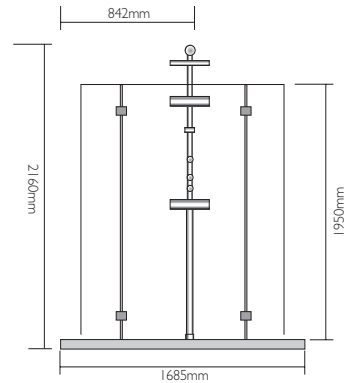

U500 1685 x 800mm WALK-IN

available with either round or square shower heads

U500 WI 1685 R PK	U500 1685 X 800 ENCLOSURE ROUND SPS W/TRAY	£2750
U500 WI 1685 S PK	U500 1685 X 800 ENCLOSURE SQUARE SPS W/TRAY	£2750