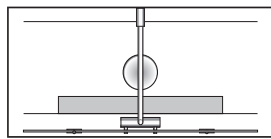

### U500 1200 x 900mm WALK-IN WITH DOOR

available in left and right hand versions with either round or square shower heads

U500 WID 12009 LHR PK	U500 1200 X 900 WALK IN W/DOOR LH ROUND SPS W/TRAY	£2195
U500 WID 12009 RHR PK	U500 1200 X 900 WALK IN W/DOOR RH ROUND SPS W/TRAY	£2195
U500 WID 12009 LHS PK	U500 1200 X 900 WALK IN W/DOOR LH SQUARE SPS W/TRAY	£2195
U500 WID 12009 RHS PK	U500 1200 X 900 WALK IN W/DOOR RH SQUARE SPS W/TRAY	£2195

Walk-in with door

Walk-in with door and side panel

**U500 1400 x 900mm WALK-IN WITH DOOR**

available in left and right hand versions with either round or square shower heads

U500 WID 14009 LHR PK	U500 1400 X 900 WALK IN W/DOOR LH ROUND SPS W/TRAY	£2395
U500 WID 14009 RHR PK	U500 1400 X 900 WALK IN W/DOOR RH ROUND SPS W/TRAY	£2395
U500 WID 14009 LHS PK	U500 1400 X 900 WALK IN W/DOOR LH SQUARE SPS W/TRAY	£2395
U500 WID 14009 RHS PK	U500 1400 X 900 WALK IN W/DOOR RH SQUARE SPS W/TRAY	£2395

Walk-in with door

Walk-in with door and side panel

**U500 1685 x 800mm WALK-IN**

available with either round or square shower heads

U500 WI 1685 R PK	U500 1685 X 800 ENCLOSURE ROUND SPS W/TRAY	£2750
U500 WI 1685 S PK	U500 1685 X 800 ENCLOSURE SQUARE SPS W/TRAY	£2750

Walk-in with two doors

**SIDE PANEL**

U500 SP900	£290
------------	------

- Suitable for use with the 1200mm and 1400mm options only.
- When utilising the optional side panel with a door, the side panel must be used on the opposite side to the door.