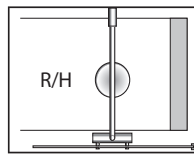

## U500 SHOWER ENCLOSURE FEATURES

- Integral shower pole system supplied in polished chrome with two body jets
- Optional round or square shower heads
- 8mm tempered safety glass
- Glass protection coating applied to both sides
- 20mm adjustable wall profiles for out of true walls
- Solid surface shower tray with a concealed waste

### U500 1200 x 900mm WALK-IN

available in left and right hand versions with either round or square shower heads

U500 WI 12009 LHR PK	U500 1200 X 900 WALK IN LH ROUND SPS WTRAY	£1895
U500 WI 12009 RHR PK	U500 1200 X 900 WALK IN RH ROUND SPS WTRAY	£1895
U500 WI 12009 LHS PK	U500 1200 X 900 WALK IN LH SQUARE SPS WTRAY	£1895
U500 WI 12009 RHS PK	U500 1200 X 900 WALK IN RH SQUARE SPS WTRAY	£1895

Walk-in with door

Walk-in with door and side panel

**U500 1400 x 900mm WALK-IN WITH DOOR**

available in left and right hand versions with either round or square shower heads

U500 WID 14009 LHR PK	U500 1400 X 900 WALK IN W/DOOR LH ROUND SPS W/TRAY	£2395
U500 WID 14009 RHR PK	U500 1400 X 900 WALK IN W/DOOR RH ROUND SPS W/TRAY	£2395
U500 WID 14009 LHS PK	U500 1400 X 900 WALK IN W/DOOR LH SQUARE SPS W/TRAY	£2395
U500 WID 14009 RHS PK	U500 1400 X 900 WALK IN W/DOOR RH SQUARE SPS W/TRAY	£2395

Walk-in with door

Walk-in with door and side panel

**U500 1685 x 800mm WALK-IN**

available with either round or square shower heads

U500 WI 1685 R PK	U500 1685 X 800 ENCLOSURE ROUND SPS W/TRAY	£2750
U500 WI 1685 S PK	U500 1685 X 800 ENCLOSURE SQUARE SPS W/TRAY	£2750