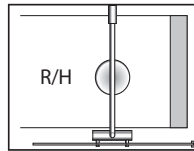

### U500 1200 x 900mm WALK-IN

available in left and right hand versions with either round or square shower heads

U500 WI 12009 LHR PK	U500 1200 X 900 WALK IN LH ROUND SPS WTRAY	£1895
U500 WI 12009 RHR PK	U500 1200 X 900 WALK IN RH ROUND SPS WTRAY	£1895
U500 WI 12009 LHS PK	U500 1200 X 900 WALK IN LH SQUARE SPS WTRAY	£1895
U500 WI 12009 RHS PK	U500 1200 X 900 WALK IN RH SQUARE SPS WTRAY	£1895

### U500 1400 x 900mm WALK-IN

available in left and right hand versions with either round or square shower heads

U500 WI 14009 LHR PK	U500 1400 X 900 WALK IN LH ROUND SPS W/TRAY	£2095
U500 WI 14009 RHR PK	U500 1400 X 900 WALK IN RH ROUND SPS W/TRAY	£2095
U500 WI 14009 LHS PK	U500 1400 X 900 WALK IN LH SQUARE SPS W/TRAY	£2095
U500 WI 14009 RHS PK	U500 1400 X 900 WALK IN RH SQUARE SPS W/TRAY	£2095