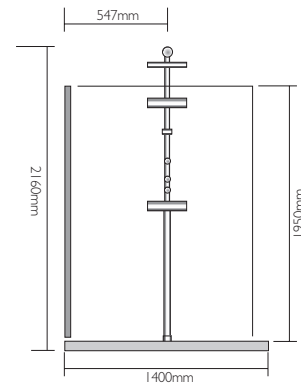

### U500 1400 x 900mm WALK-IN

available in left and right hand versions with either round or square shower heads

U500 WI 14009 LHR PK	U500 1400 X 900 WALK IN LH ROUND SPS W/TRAY	£2095
U500 WI 14009 RHR PK	U500 1400 X 900 WALK IN RH ROUND SPS W/TRAY	£2095
U500 WI 14009 LHS PK	U500 1400 X 900 WALK IN LH SQUARE SPS W/TRAY	£2095
U500 WI 14009 RHS PK	U500 1400 X 900 WALK IN RH SQUARE SPS W/TRAY	£2095

### U500 1200 x 900mm WALK-IN WITH DOOR

available in left and right hand versions with either round or square shower heads

U500 WID 12009 LHR PK	U500 1200 X 900 WALK IN W/DOOR LH ROUND SPS W/TRAY	£2195
U500 WID 12009 RHR PK	U500 1200 X 900 WALK IN W/DOOR RH ROUND SPS W/TRAY	£2195
U500 WID 12009 LHS PK	U500 1200 X 900 WALK IN W/DOOR LH SQUARE SPS W/TRAY	£2195
U500 WID 12009 RHS PK	U500 1200 X 900 WALK IN W/DOOR RH SQUARE SPS W/TRAY	£2195

Walk-in with door

Walk-in with door and side panel

**U500 1400 x 900mm WALK-IN WITH DOOR**

available in left and right hand versions with either round or square shower heads

U500 WID 14009 LHR PK	U500 1400 X 900 WALK IN W/DOOR LH ROUND SPS W/TRAY	£2395
U500 WID 14009 RHR PK	U500 1400 X 900 WALK IN W/DOOR RH ROUND SPS W/TRAY	£2395
U500 WID 14009 LHS PK	U500 1400 X 900 WALK IN W/DOOR LH SQUARE SPS W/TRAY	£2395
U500 WID 14009 RHS PK	U500 1400 X 900 WALK IN W/DOOR RH SQUARE SPS W/TRAY	£2395

Walk-in with door

Walk-in with door and side panel

**U500 1685 x 800mm WALK-IN**

available with either round or square shower heads

U500 WI 1685 R PK	U500 1685 X 800 ENCLOSURE ROUND SPS W/TRAY	£2750
U500 WI 1685 S PK	U500 1685 X 800 ENCLOSURE SQUARE SPS W/TRAY	£2750