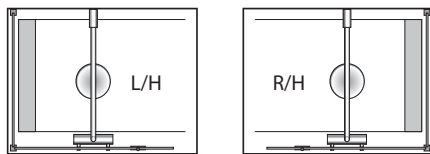

### U500 1200 x 900mm WALK-IN WITH DOOR

available in left and right hand versions with either round or square shower heads

U500 WID 12009 LHR PK	U500 1200 X 900 WALK IN W/DOOR LH ROUND SPS W/TRAY	£2195
U500 WID 12009 RHR PK	U500 1200 X 900 WALK IN W/DOOR RH ROUND SPS W/TRAY	£2195
U500 WID 12009 LHS PK	U500 1200 X 900 WALK IN W/DOOR LH SQUARE SPS W/TRAY	£2195
U500 WID 12009 RHS PK	U500 1200 X 900 WALK IN W/DOOR RH SQUARE SPS W/TRAY	£2195

Walk-in with door

Walk-in with door and side panel

**U500 1400 x 900mm WALK-IN WITH DOOR**

available in left and right hand versions with either round or square shower heads

U500 WID 14009 LHR PK	U500 1400 X 900 WALK IN W/DOOR LH ROUND SPS W/TRAY	£2395
U500 WID 14009 RHR PK	U500 1400 X 900 WALK IN W/DOOR RH ROUND SPS W/TRAY	£2395
U500 WID 14009 LHS PK	U500 1400 X 900 WALK IN W/DOOR LH SQUARE SPS W/TRAY	£2395
U500 WID 14009 RHS PK	U500 1400 X 900 WALK IN W/DOOR RH SQUARE SPS W/TRAY	£2395

Walk-in with door

Walk-in with door and side panel

**U500 1685 x 800mm WALK-IN**

available with either round or square shower heads

U500 WI 1685 R PK	U500 1685 X 800 ENCLOSURE ROUND SPS W/TRAY	£2750
U500 WI 1685 S PK	U500 1685 X 800 ENCLOSURE SQUARE SPS W/TRAY	£2750