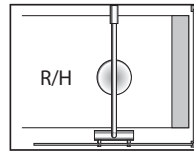

Walk-in with side panel