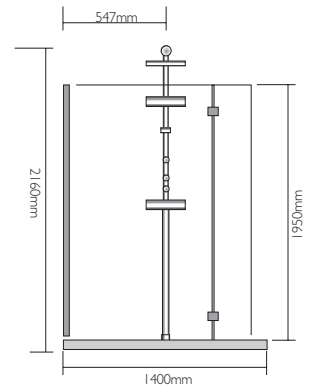

## U500 SHOWER ENCLOSURE FEATURES

- Integral shower pole system supplied in polished chrome with two body jets
- Optional round or square shower heads
- 8mm tempered safety glass
- Glass protection coating applied to both sides
- 20mm adjustable wall profiles for out of true walls
- Solid surface shower tray with a concealed waste

### U500 1200 x 900mm WALK-IN WITH DOOR

available in left and right hand versions with either round or square shower heads

U500 WID 12009 LHR PK	U500 1200 X 900 WALK IN W/DOOR LH ROUND SPS W/TRAY	£2195
U500 WID 12009 RHR PK	U500 1200 X 900 WALK IN W/DOOR RH ROUND SPS W/TRAY	£2195
U500 WID 12009 LHS PK	U500 1200 X 900 WALK IN W/DOOR LH SQUARE SPS W/TRAY	£2195
U500 WID 12009 RHS PK	U500 1200 X 900 WALK IN W/DOOR RH SQUARE SPS W/TRAY	£2195

Walk-in with door

Walk-in with door and side panel

**U500 1400 x 900mm WALK-IN WITH DOOR**

available in left and right hand versions with either round or square shower heads

U500 WID 14009 LHR PK	U500 1400 X 900 WALK IN W/DOOR LH ROUND SPS W/TRAY	£2395
U500 WID 14009 RHR PK	U500 1400 X 900 WALK IN W/DOOR RH ROUND SPS W/TRAY	£2395
U500 WID 14009 LHS PK	U500 1400 X 900 WALK IN W/DOOR LH SQUARE SPS W/TRAY	£2395
U500 WID 14009 RHS PK	U500 1400 X 900 WALK IN W/DOOR RH SQUARE SPS W/TRAY	£2395

Walk-in with door

Walk-in with door and side panel

**U500 1685 x 800mm WALK-IN**

available with either round or square shower heads

U500 WI 1685 R PK	U500 1685 X 800 ENCLOSURE ROUND SPS W/TRAY	£2750
U500 WI 1685 S PK	U500 1685 X 800 ENCLOSURE SQUARE SPS W/TRAY	£2750