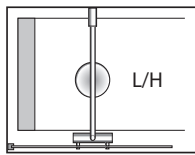

## U500 SHOWER ENCLOSURE FEATURES

- Integral shower pole system supplied in polished chrome with two body jets
- Optional round or square shower heads
- 8mm tempered safety glass
- Glass protection coating applied to both sides
- 20mm adjustable wall profiles for out of true walls
- Solid surface shower tray with a concealed waste

### U500 1200 x 900mm WALK-IN

available in left and right hand versions with either round or square shower heads

U500 WI 12009 LHR PK	U500 1200 X 900 WALK IN LH ROUND SPS WTRAY	£1895
U500 WI 12009 RHR PK	U500 1200 X 900 WALK IN RH ROUND SPS WTRAY	£1895
U500 WI 12009 LHS PK	U500 1200 X 900 WALK IN LH SQUARE SPS WTRAY	£1895
U500 WI 12009 RHS PK	U500 1200 X 900 WALK IN RH SQUARE SPS WTRAY	£1895

Walk-in with door

Walk-in with door and side panel

**U500 1400 x 900mm WALK-IN WITH DOOR**

available in left and right hand versions with either round or square shower heads

U500 WID 14009 LHR PK	U500 1400 X 900 WALK IN W/DOOR LH ROUND SPS W/TRAY	£2395
U500 WID 14009 RHR PK	U500 1400 X 900 WALK IN W/DOOR RH ROUND SPS W/TRAY	£2395
U500 WID 14009 LHS PK	U500 1400 X 900 WALK IN W/DOOR LH SQUARE SPS W/TRAY	£2395
U500 WID 14009 RHS PK	U500 1400 X 900 WALK IN W/DOOR RH SQUARE SPS W/TRAY	£2395

Walk-in with door

Walk-in with door and side panel

**U500 1685 x 800mm WALK-IN**

available with either round or square shower heads

U500 WI 1685 R PK	U500 1685 X 800 ENCLOSURE ROUND SPS W/TRAY	£2750
U500 WI 1685 S PK	U500 1685 X 800 ENCLOSURE SQUARE SPS W/TRAY	£2750