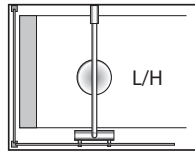

Walk-in with side panel