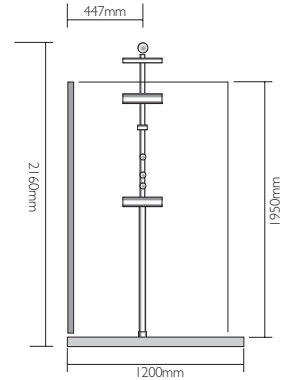

## U500 SHOWER ENCLOSURE FEATURES

- Integral shower pole system supplied in polished chrome with two body jets
- Optional round or square shower heads
- 8mm tempered safety glass
- Glass protection coating applied to both sides
- 20mm adjustable wall profiles for out of true walls
- Solid surface shower tray with a concealed waste

### U500 1200 x 900mm WALK-IN

available in left and right hand versions with either round or square shower heads

U500 WI 12009 LHR PK	U500 1200 X 900 WALK IN LH ROUND SPS WTRAY	£1895
U500 WI 12009 RHR PK	U500 1200 X 900 WALK IN RH ROUND SPS WTRAY	£1895
U500 WI 12009 LHS PK	U500 1200 X 900 WALK IN LH SQUARE SPS WTRAY	£1895
U500 WI 12009 RHS PK	U500 1200 X 900 WALK IN RH SQUARE SPS WTRAY	£1895

### U500 1400 x 900mm WALK-IN

available in left and right hand versions with either round or square shower heads

U500 WI 14009 LHR PK	U500 1400 X 900 WALK IN LH ROUND SPS W/TRAY	£2095
U500 WI 14009 RHR PK	U500 1400 X 900 WALK IN RH ROUND SPS W/TRAY	£2095
U500 WI 14009 LHS PK	U500 1400 X 900 WALK IN LH SQUARE SPS W/TRAY	£2095
U500 WI 14009 RHS PK	U500 1400 X 900 WALK IN RH SQUARE SPS W/TRAY	£2095

Walk-in with door

Walk-in with door and side panel

**U500 1685 x 800mm WALK-IN**

available with either round or square shower heads

U500 WI 1685 R PK	U500 1685 X 800 ENCLOSURE ROUND SPS W/TRAY	£2750
U500 WI 1685 S PK	U500 1685 X 800 ENCLOSURE SQUARE SPS W/TRAY	£2750