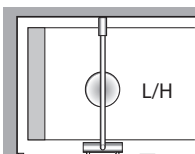

### U500 1400 x 900mm WALK-IN

available in left and right hand versions with either round or square shower heads

U500 WI 14009 LHR PK	U500 1400 X 900 WALK IN LH ROUND SPS W/TRAY	£2095
U500 WI 14009 RHR PK	U500 1400 X 900 WALK IN RH ROUND SPS W/TRAY	£2095
U500 WI 14009 LHS PK	U500 1400 X 900 WALK IN LH SQUARE SPS W/TRAY	£2095
U500 WI 14009 RHS PK	U500 1400 X 900 WALK IN RH SQUARE SPS W/TRAY	£2095

Walk-in

Walk-in with side panel

### U500 1200 x 900mm WALK-IN WITH DOOR

available in left and right hand versions with either round or square shower heads

U500 WID 12009 LHR PK	U500 1200 X 900 WALK IN W/DOOR LH ROUND SPS W/TRAY	£2195
U500 WID 12009 RHR PK	U500 1200 X 900 WALK IN W/DOOR RH ROUND SPS W/TRAY	£2195
U500 WID 12009 LHS PK	U500 1200 X 900 WALK IN W/DOOR LH SQUARE SPS W/TRAY	£2195
U500 WID 12009 RHS PK	U500 1200 X 900 WALK IN W/DOOR RH SQUARE SPS W/TRAY	£2195

Walk-in with door

Walk-in with door and side panel

**U500 1400 x 900mm WALK-IN WITH DOOR**

available in left and right hand versions with either round or square shower heads

U500 WID 14009 LHR PK	U500 1400 X 900 WALK IN W/DOOR LH ROUND SPS W/TRAY	£2395
U500 WID 14009 RHR PK	U500 1400 X 900 WALK IN W/DOOR RH ROUND SPS W/TRAY	£2395
U500 WID 14009 LHS PK	U500 1400 X 900 WALK IN W/DOOR LH SQUARE SPS W/TRAY	£2395
U500 WID 14009 RHS PK	U500 1400 X 900 WALK IN W/DOOR RH SQUARE SPS W/TRAY	£2395