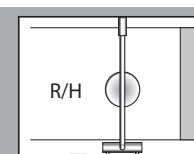

### U500 1400 x 900mm WALK-IN

available in left and right hand versions with either round or square shower heads

U500 WI 14009 LHR PK	U500 1400 X 900 WALK IN LH ROUND SPS W/TRAY	£2095
U500 WI 14009 RHR PK	U500 1400 X 900 WALK IN RH ROUND SPS W/TRAY	£2095
U500 WI 14009 LHS PK	U500 1400 X 900 WALK IN LH SQUARE SPS W/TRAY	£2095
U500 WI 14009 RHS PK	U500 1400 X 900 WALK IN RH SQUARE SPS W/TRAY	£2095

### U500 1200 x 900mm WALK-IN WITH DOOR

available in left and right hand versions with either round or square shower heads

U500 WID 12009 LHR PK	U500 1200 X 900 WALK IN W/DOOR LH ROUND SPS W/TRAY	£2195
U500 WID 12009 RHR PK	U500 1200 X 900 WALK IN W/DOOR RH ROUND SPS W/TRAY	£2195
U500 WID 12009 LHS PK	U500 1200 X 900 WALK IN W/DOOR LH SQUARE SPS W/TRAY	£2195
U500 WID 12009 RHS PK	U500 1200 X 900 WALK IN W/DOOR RH SQUARE SPS W/TRAY	£2195

Walk-in with door

Walk-in with door and side panel

**U500 1400 x 900mm WALK-IN WITH DOOR**

available in left and right hand versions with either round or square shower heads

U500 WID 14009 LHR PK	U500 1400 X 900 WALK IN W/DOOR LH ROUND SPS W/TRAY	£2395
U500 WID 14009 RHR PK	U500 1400 X 900 WALK IN W/DOOR RH ROUND SPS W/TRAY	£2395
U500 WID 14009 LHS PK	U500 1400 X 900 WALK IN W/DOOR LH SQUARE SPS W/TRAY	£2395
U500 WID 14009 RHS PK	U500 1400 X 900 WALK IN W/DOOR RH SQUARE SPS W/TRAY	£2395

Walk-in with door

Walk-in with door and side panel

**U500 1685 x 800mm WALK-IN**

available with either round or square shower heads

U500 WI 1685 R PK	U500 1685 X 800 ENCLOSURE ROUND SPS W/TRAY	£2750
U500 WI 1685 S PK	U500 1685 X 800 ENCLOSURE SQUARE SPS W/TRAY	£2750