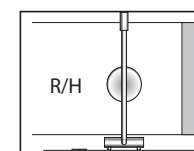

### U500 1200 x 900mm WALK-IN WITH DOOR

available in left and right hand versions with either round or square shower heads

U500 WID 12009 LHR PK	U500 1200 X 900 WALK IN W/DOOR LH ROUND SPS W/TRAY	£2195
U500 WID 12009 RHR PK	U500 1200 X 900 WALK IN W/DOOR RH ROUND SPS W/TRAY	£2195
U500 WID 12009 LHS PK	U500 1200 X 900 WALK IN W/DOOR LH SQUARE SPS W/TRAY	£2195
U500 WID 12009 RHS PK	U500 1200 X 900 WALK IN W/DOOR RH SQUARE SPS W/TRAY	£2195

Walk-in with door

Walk-in with door and side panel

**U500 1400 x 900mm WALK-IN WITH DOOR**

available in left and right hand versions with either round or square shower heads

U500 WID 14009 LHR PK	U500 1400 X 900 WALK IN W/DOOR LH ROUND SPS W/TRAY	£2395
U500 WID 14009 RHR PK	U500 1400 X 900 WALK IN W/DOOR RH ROUND SPS W/TRAY	£2395
U500 WID 14009 LHS PK	U500 1400 X 900 WALK IN W/DOOR LH SQUARE SPS W/TRAY	£2395
U500 WID 14009 RHS PK	U500 1400 X 900 WALK IN W/DOOR RH SQUARE SPS W/TRAY	£2395

Walk-in with door

Walk-in with door and side panel

**U500 1685 x 800mm WALK-IN**

available with either round or square shower heads

U500 WI 1685 R PK	U500 1685 X 800 ENCLOSURE ROUND SPS W/TRAY	£2750
U500 WI 1685 S PK	U500 1685 X 800 ENCLOSURE SQUARE SPS W/TRAY	£2750