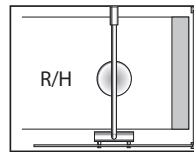

Walk-in with side panel