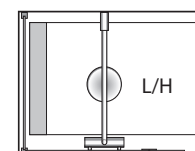

### U500 1200 x 900mm WALK-IN WITH DOOR

available in left and right hand versions with either round or square shower heads

U500 WID 12009 LHR PK	U500 1200 X 900 WALK IN W/DOOR LH ROUND SPS W/TRAY	£2195
U500 WID 12009 RHR PK	U500 1200 X 900 WALK IN W/DOOR RH ROUND SPS W/TRAY	£2195
U500 WID 12009 LHS PK	U500 1200 X 900 WALK IN W/DOOR LH SQUARE SPS W/TRAY	£2195
U500 WID 12009 RHS PK	U500 1200 X 900 WALK IN W/DOOR RH SQUARE SPS W/TRAY	£2195

Walk-in with door

Walk-in with door and side panel

**U500 1400 x 900mm WALK-IN WITH DOOR**

available in left and right hand versions with either round or square shower heads

U500 WID 14009 LHR PK	U500 1400 X 900 WALK IN W/DOOR LH ROUND SPS W/TRAY	£2395
U500 WID 14009 RHR PK	U500 1400 X 900 WALK IN W/DOOR RH ROUND SPS W/TRAY	£2395
U500 WID 14009 LHS PK	U500 1400 X 900 WALK IN W/DOOR LH SQUARE SPS W/TRAY	£2395
U500 WID 14009 RHS PK	U500 1400 X 900 WALK IN W/DOOR RH SQUARE SPS W/TRAY	£2395

Walk-in with door

Walk-in with door and side panel

**U500 1685 x 800mm WALK-IN**

available with either round or square shower heads

U500 WI 1685 R PK	U500 1685 X 800 ENCLOSURE ROUND SPS W/TRAY	£2750
U500 WI 1685 S PK	U500 1685 X 800 ENCLOSURE SQUARE SPS W/TRAY	£2750