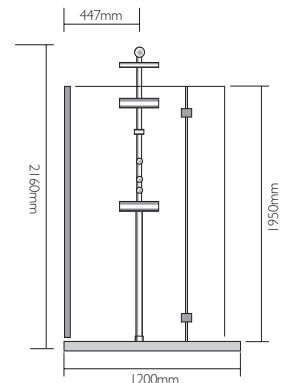

### U500 1400 x 900mm WALK-IN

available in left and right hand versions with either round or square shower heads

U500 WI 14009 LHR PK	U500 1400 X 900 WALK IN LH ROUND SPS W/TRAY	£2095
U500 WI 14009 RHR PK	U500 1400 X 900 WALK IN RH ROUND SPS W/TRAY	£2095
U500 WI 14009 LHS PK	U500 1400 X 900 WALK IN LH SQUARE SPS W/TRAY	£2095
U500 WI 14009 RHS PK	U500 1400 X 900 WALK IN RH SQUARE SPS W/TRAY	£2095

### U500 1200 x 900mm WALK-IN WITH DOOR

available in left and right hand versions with either round or square shower heads

U500 WID 12009 LHR PK	U500 1200 X 900 WALK IN W/DOOR LH ROUND SPS W/TRAY	£2195
U500 WID 12009 RHR PK	U500 1200 X 900 WALK IN W/DOOR RH ROUND SPS W/TRAY	£2195
U500 WID 12009 LHS PK	U500 1200 X 900 WALK IN W/DOOR LH SQUARE SPS W/TRAY	£2195
U500 WID 12009 RHS PK	U500 1200 X 900 WALK IN W/DOOR RH SQUARE SPS W/TRAY	£2195

Walk-in with door

Walk-in with door and side panel

**U500 1400 x 900mm WALK-IN WITH DOOR**

available in left and right hand versions with either round or square shower heads

U500 WID 14009 LHR PK	U500 1400 X 900 WALK IN W/DOOR LH ROUND SPS W/TRAY	£2395
U500 WID 14009 RHR PK	U500 1400 X 900 WALK IN W/DOOR RH ROUND SPS W/TRAY	£2395
U500 WID 14009 LHS PK	U500 1400 X 900 WALK IN W/DOOR LH SQUARE SPS W/TRAY	£2395
U500 WID 14009 RHS PK	U500 1400 X 900 WALK IN W/DOOR RH SQUARE SPS W/TRAY	£2395

Walk-in with door

Walk-in with door and side panel

**U500 1685 x 800mm WALK-IN**

available with either round or square shower heads

U500 WI 1685 R PK	U500 1685 X 800 ENCLOSURE ROUND SPS W/TRAY	£2750
U500 WI 1685 S PK	U500 1685 X 800 ENCLOSURE SQUARE SPS W/TRAY	£2750