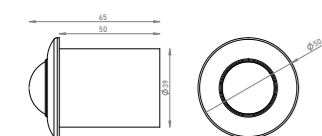

Name	Code	Price
Smart Sensor	ACC00001	€84.87