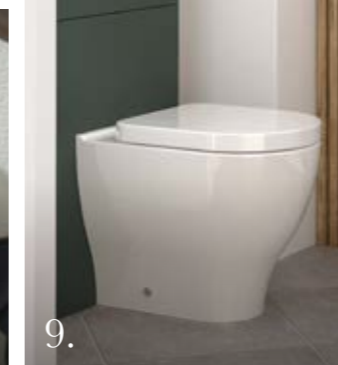

7.

9.

10.

8.

9.

11.

1. Choose a square sit-on ceramic washbasin for a contemporary feel
2. Choose from three brassware finishes, including Matt Black
3. Qube drawers and doors are soft close as standard
4. Qube Edge with Matt Black Orlo Handles
5. Experiment with different configurations until you find the perfect style
6. Give yourself added storage with matching Tall Storage Units