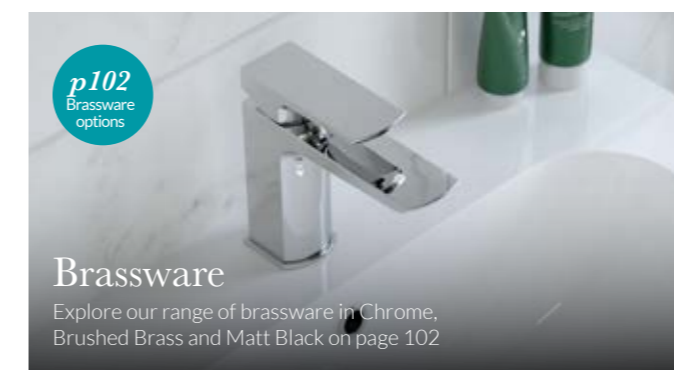

Brassware

Explore our range of brassware in Chrome, Brushed Brass and Matt Black on page 102

Freestanding Fitted 646mm Edge in White Gloss

With Smooth White Carcass

Freestanding Fitted 646mm Edge in Matt White

With Smooth White Carcass

Freestanding Fitted 646mm Edge in Sandy Ecrú

With Smooth White Carcass

Freestanding Fitted 646mm Edge in Matt Grey

With City Grey Carcass

Freestanding Fitted 646mm Edge in Indigo Blue

With City Grey Carcass

Freestanding Fitted 646mm Edge in Wild Green

With City Grey Carcass

Freestanding Fitted 646mm Edge in Anthracite Strata

With City Grey Carcass

Freestanding Fitted 646mm Edge in Sorrento Walnut

With City Grey Carcass