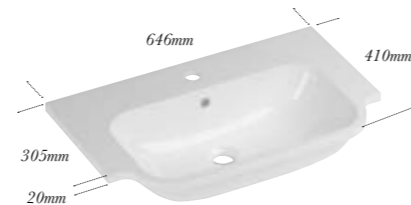

p102
brassware options
Only available in Fitted

Option Code

Left Hand	ONP1246BWLH	€567.03
Right Hand	ONP1246BWRH	€567.03

646mm Central Basin

646mm x 305mm x 20mm

- With integrated overflow
- Includes chrome overflow ring
- One tap hole