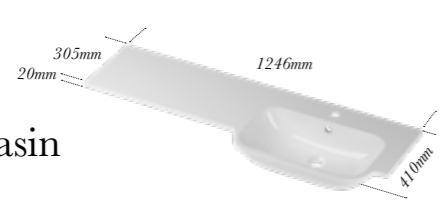

p102
brassware options
Only available in Fitted

Code

COBASR55W	€376.38
-----------	---------

1246mm All in One Basin

1246mm x 305mm x 20mm

- With integrated overflow
- Includes chrome overflow ring
- One tap hole
- Left and right hand options available. Right hand shown