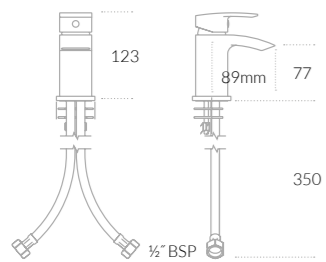

Razo Specifications

Razo Basin Short Projection Monobloc Mixer