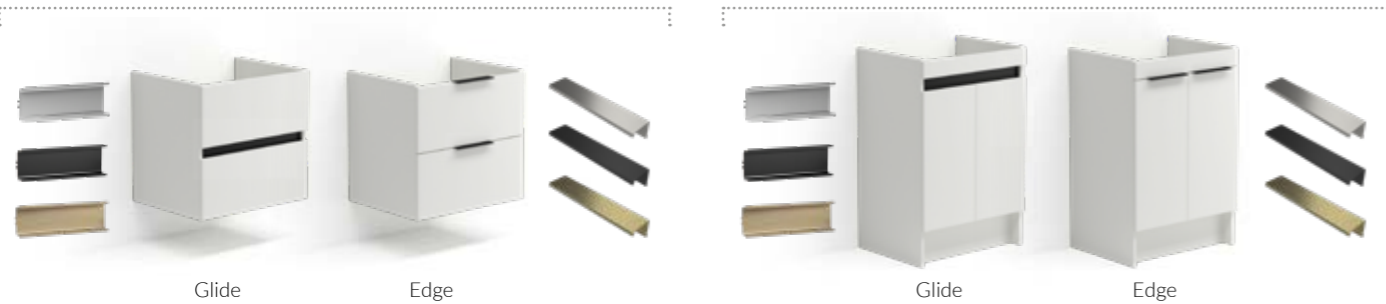

Choose your layout

Wall Mounted
For a contemporary look, Qube Wall Mounted furniture can be customised with open shelf storage and a choice of basins.

Freestanding
For maximum storage, our freestanding furniture options offer maximum internal capacity and are great for concealing pipework. Choose either double doors or double drawer.

22mm Laminate Worktops

12mm Compact Laminate Worktops

Choose your finish

Choose your style

Choose your basin type

*To be used in conjunction with a worktop

Worktops

Find a worktop to suit your style. Choose from our 22mm laminate worktops or 12mm compact laminates which offer an array of options to complement your chosen furniture finish.

22mm Laminate Worktops

12mm Compact Laminate Worktops

Looking for a Cloakroom solution?

If you have a smaller room, choose our Cloakroom furniture options which can give you the style you love, but perfectly suited to give the impression of space.

Choose our short projection Brassware to complement the smaller sanitaryware and add a short projection Matese Back-to-wall Toilet to make the room feel bigger.

Finishing Touches

Choose from two stunning contemporary brassware ranges, Razo or Divine, both available in a choice of Chrome or Matt Black, or our Brushed Brass Divine to coordinate with your handle choice.