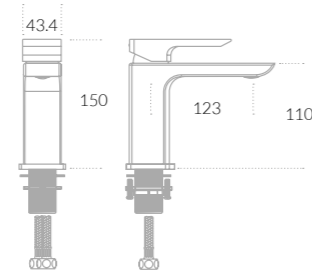

All prices are inclusive of VAT

Brassware Specifications

Divine Specifications

Divine Basin Short Projection Monobloc Mixer

Divine Basin Monobloc Mixer

Divine Tall Basin Monobloc Mixer

Divine Bath Filler

Divine Bath Shower Mixer