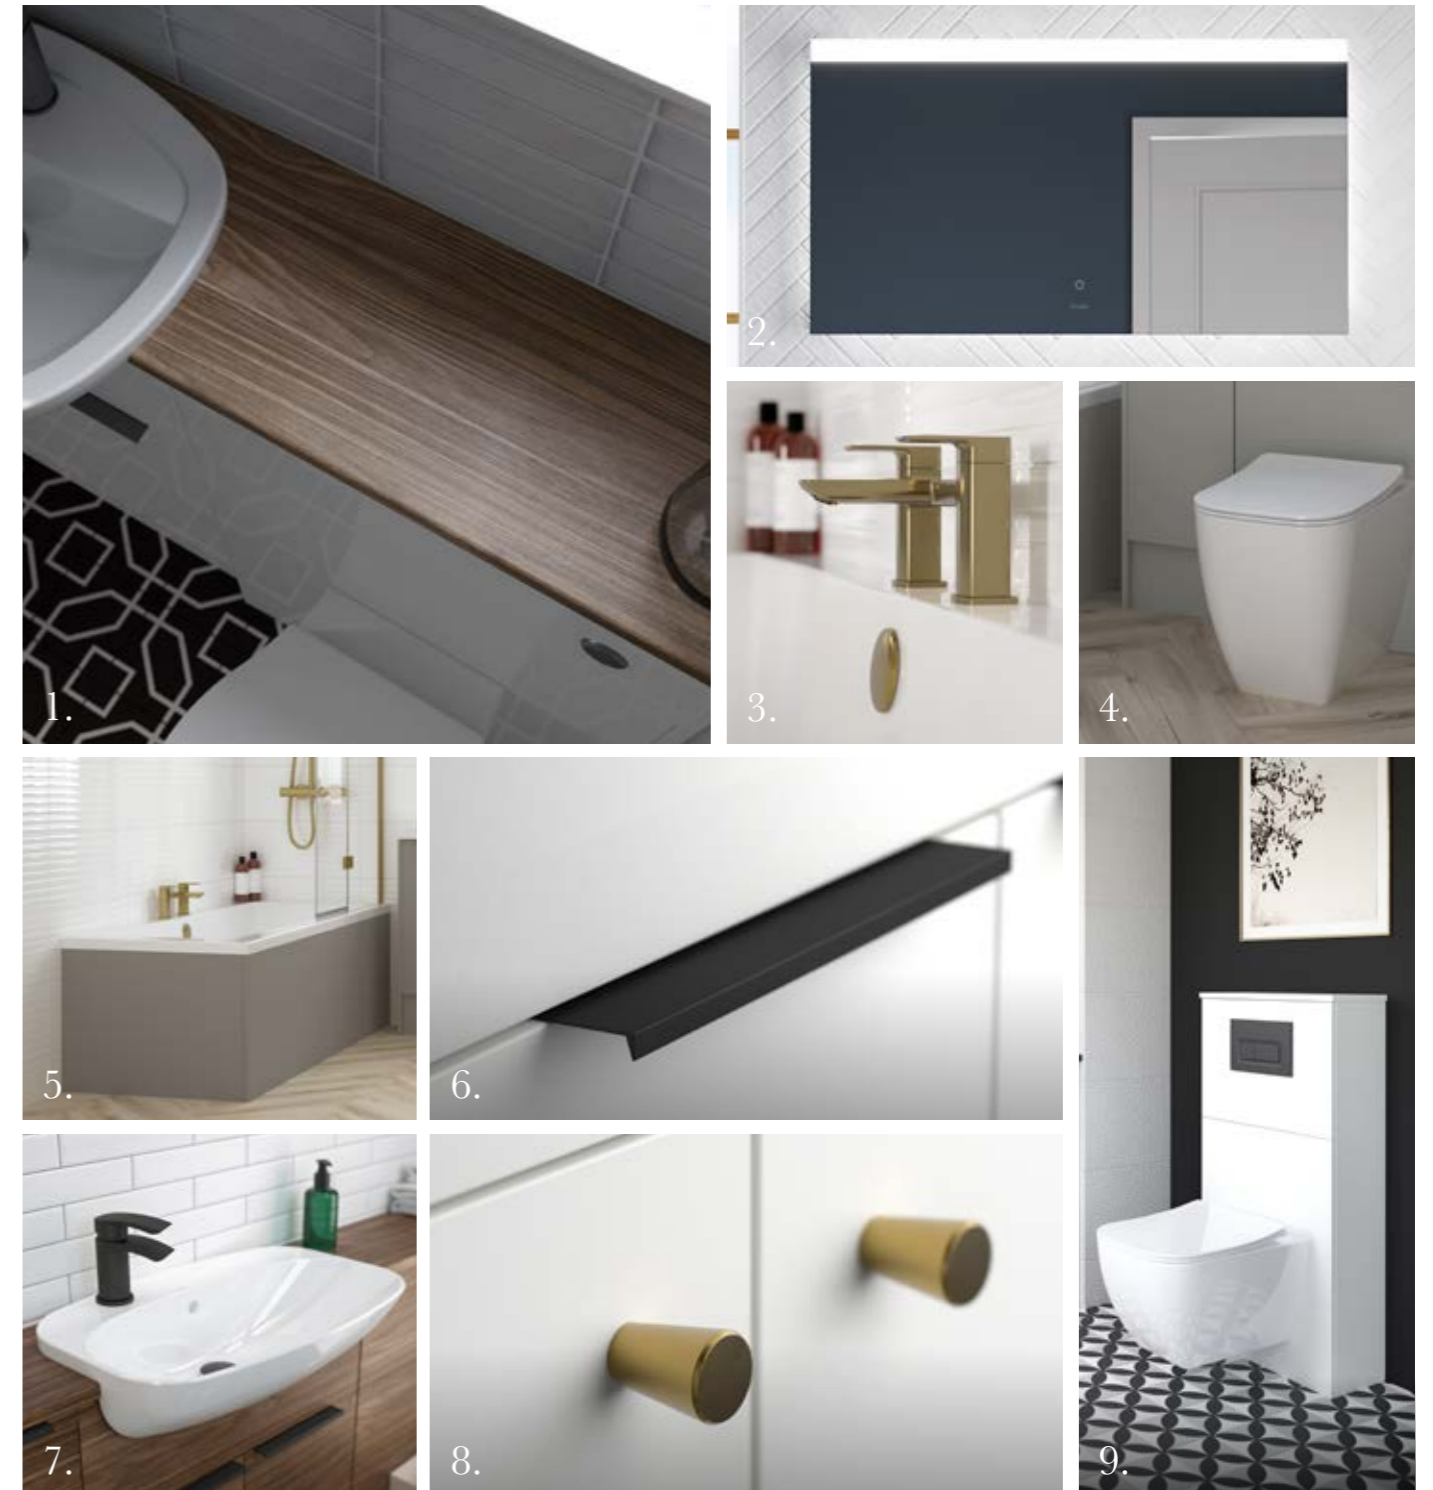

Washbasin unit
600mm
Reduced Standard

Single base unit
200mm / 300mm
Reduced Standard

Full height
toilet unit
500mm / 600mm
Reduced Standard

Solo Illuminated Mirror
500mm / 600mm / 1200mm

Illuminated mirror
500, 600, 800mm

Endless Fitted Possibilities

1. Create a contrast with a 22mm Laminate Worktop.
2. The 1200mm Solo Illuminated Mirror (500mm and 600mm also available).
3. Divine Brassware is available in Chrome, Matt Black and Brushed Brass (shown here).
4. Corr Back-to-Wall toilet is gracefully stylish.
5. Complete your bathroom with matching bath panels
6. Our modern Orlo handles are available in Brushed Nickel, Matt Black (shown) and Brushed Brass in two sizes, 100mm and 200mm
7. Corr washbasins are also available in a compact short projection size.
8. A simple form for a subtle statement, our Taper Knobs are available in Chrome, Matt Black and Brushed Brass.
9. Designed to stand alone, the Qube tall toilet unit with Icon Flush Plate (Matt Black).

Qube Fitted Edge

Fitted in Sandy Ecrú with Brushed Brass

Sandy Ecrú is always a sophisticated and soothing shade, teamed here with opulent brushed brass accessories for an elegant and perfectly fitted bathroom.