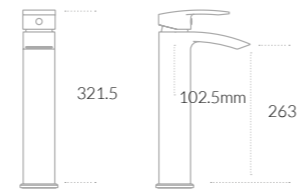

Razo Tall Basin Monobloc Mixer