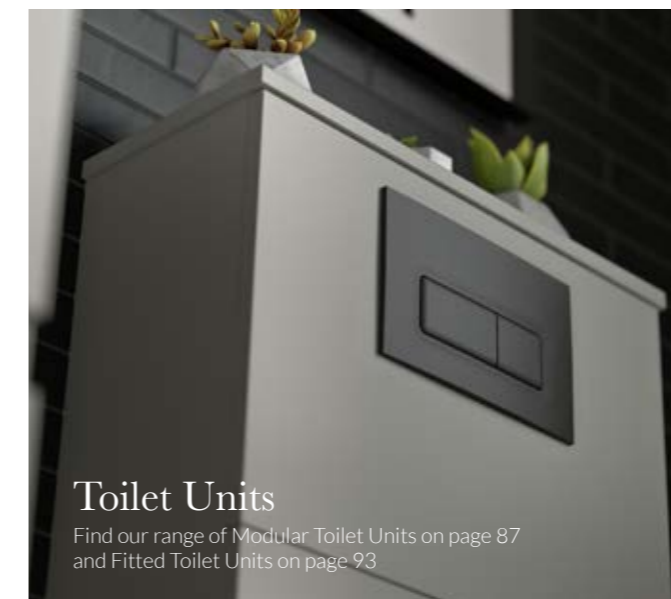

Coloured Toilet Seat Fixing

- Suitable for Corr and Matese toilet seats

Name	Code	Price
Seat Fixing Cover Plate B Matt Black	SEATCPLBLK	€31.98
Seat Fixing Cover Plate B Brushed Brass	SEATCPLBRB	€40.59