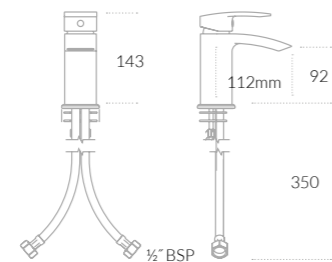

Razo Basin Monobloc Mixer