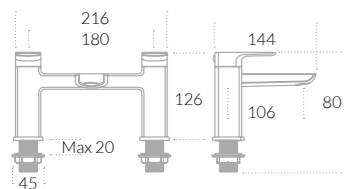

All prices are inclusive of VAT

Brassware Specifications

Divine Specifications

Divine Basin Short Projection Monobloc Mixer

Divine Basin Monobloc Mixer

Divine Tall Basin Monobloc Mixer

Divine Bath Filler

Divine Bath Shower Mixer