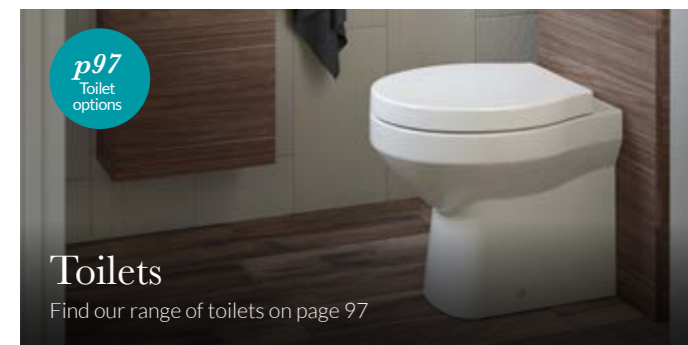

Basins

Matese Short Projection Semi-recessed Basin

555mm x 360mm x 175mm

- Integrated chrome overflow
- One tap hole

p102
brassware options
Only available in Fitted

Code

MABASR55W	€416.97

Matese Semi-recessed Basin

560mm x 480mm x 185mm

- Integrated chrome overflow
- One tap hole

p102
brassware options
Only available in Fitted

Code

MABASRSP55W	€416.97

Corr Short Projection Semi-recessed Basin

550mm x 350mm x 175mm

- With integrated overflow
- One tap hole offset
- For use with a reduced depth fitted washbasin unit

p102
brassware options
Only available in Fitted

Code

COBASRSP55W	€364.08

Corr Semi-recessed Basin

550mm x 450mm x 175mm

- With integrated overflow
- One tap hole
- For use with a standard fitted washbasin unit

p102
brassware options
Only available in Fitted

Code

COBASR55W	€376.38

1246mm All in One Basin

1246mm x 305mm x 20mm

- With integrated overflow
- Includes chrome overflow ring
- One tap hole
- Left and right hand options available. Right hand shown

p102
brassware options
Only available in Fitted

Option Code

Left Hand	ONP1246BWLH	€567.03
Right Hand	ONP1246BWRH	€567.03

646mm Central Basin

646mm x 305mm x 20mm

- With integrated overflow
- Includes chrome overflow ring
- One tap hole

p102
brassware options
Only available in Fitted

Code

ONP646BW	€384.99

Toilets

Find our range of toilets on page 97