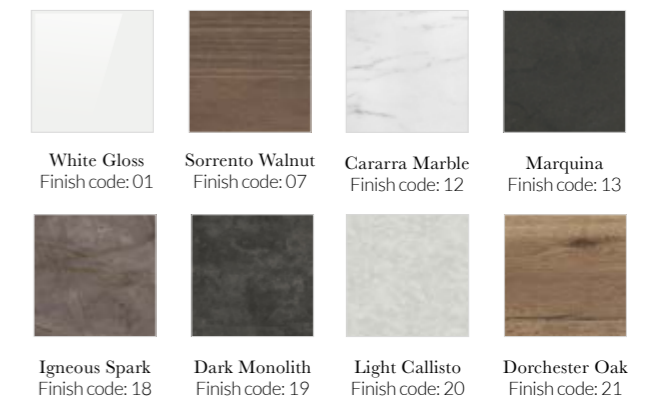

Choose your finish option

Size	Reduced Depth - 230mm	Size	Standard Depth - 310mm
1300mm	QBE645** €265.68	1300mm	QBE646** €265.68
1700mm	QBE647** €345.63	1700mm	QBE648** €345.63

For bespoke sizes

All bespoke requirements will be made to order and available on the standard lead times

Size	Reduced Depth - 230mm	Size	Standard Depth - 310mm
Per 100mm	QBE649** €20.91	Per 100mm*	QBE1650** €20.91

All prices are inclusive of VAT