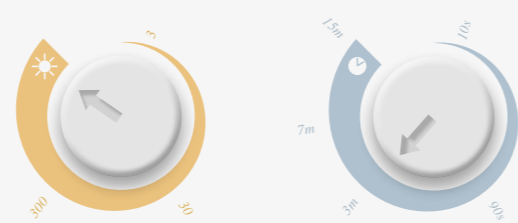

Room Motion Smart Sensor

65mm diameter

- A room motion sensor is the ideal way to control your bathroom lighting automatically. Simply programme it to your exact requirements to suit your lifestyle and let it do the rest for you
- Select duration of illumination in your bathroom
- Smaller than an average spotlight
- Easy removal of the sensor face to reveal control panel

Name	Code	Price
Smart Sensor	ACC00001	€84.87