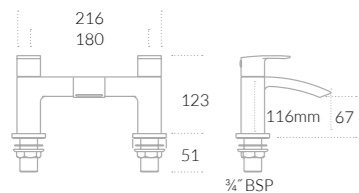

Razo Bath Filler