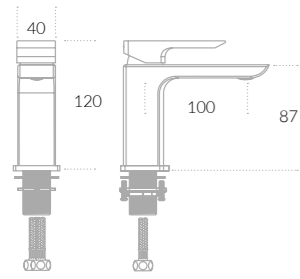

All prices are inclusive of VAT

Brassware Specifications

Divine Specifications

Divine Basin Short Projection Monobloc Mixer

Divine Basin Monobloc Mixer

Divine Tall Basin Monobloc Mixer

Divine Bath Filler

Divine Bath Shower Mixer