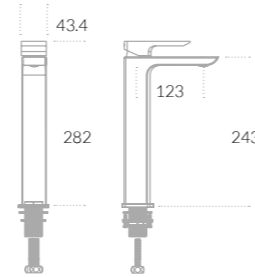

All prices are inclusive of VAT

Brassware Specifications

Divine Specifications

Divine Basin Short Projection Monobloc Mixer

Divine Basin Monobloc Mixer

Divine Tall Basin Monobloc Mixer

Divine Bath Filler

Divine Bath Shower Mixer