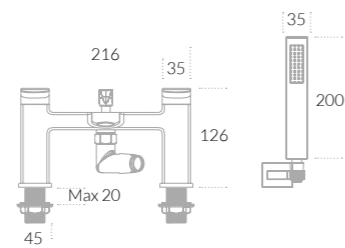

All prices are inclusive of VAT

Brassware Specifications

Divine Specifications

Divine Basin Short Projection Monobloc Mixer

Divine Basin Monobloc Mixer

Divine Tall Basin Monobloc Mixer

Divine Bath Filler

Divine Bath Shower Mixer