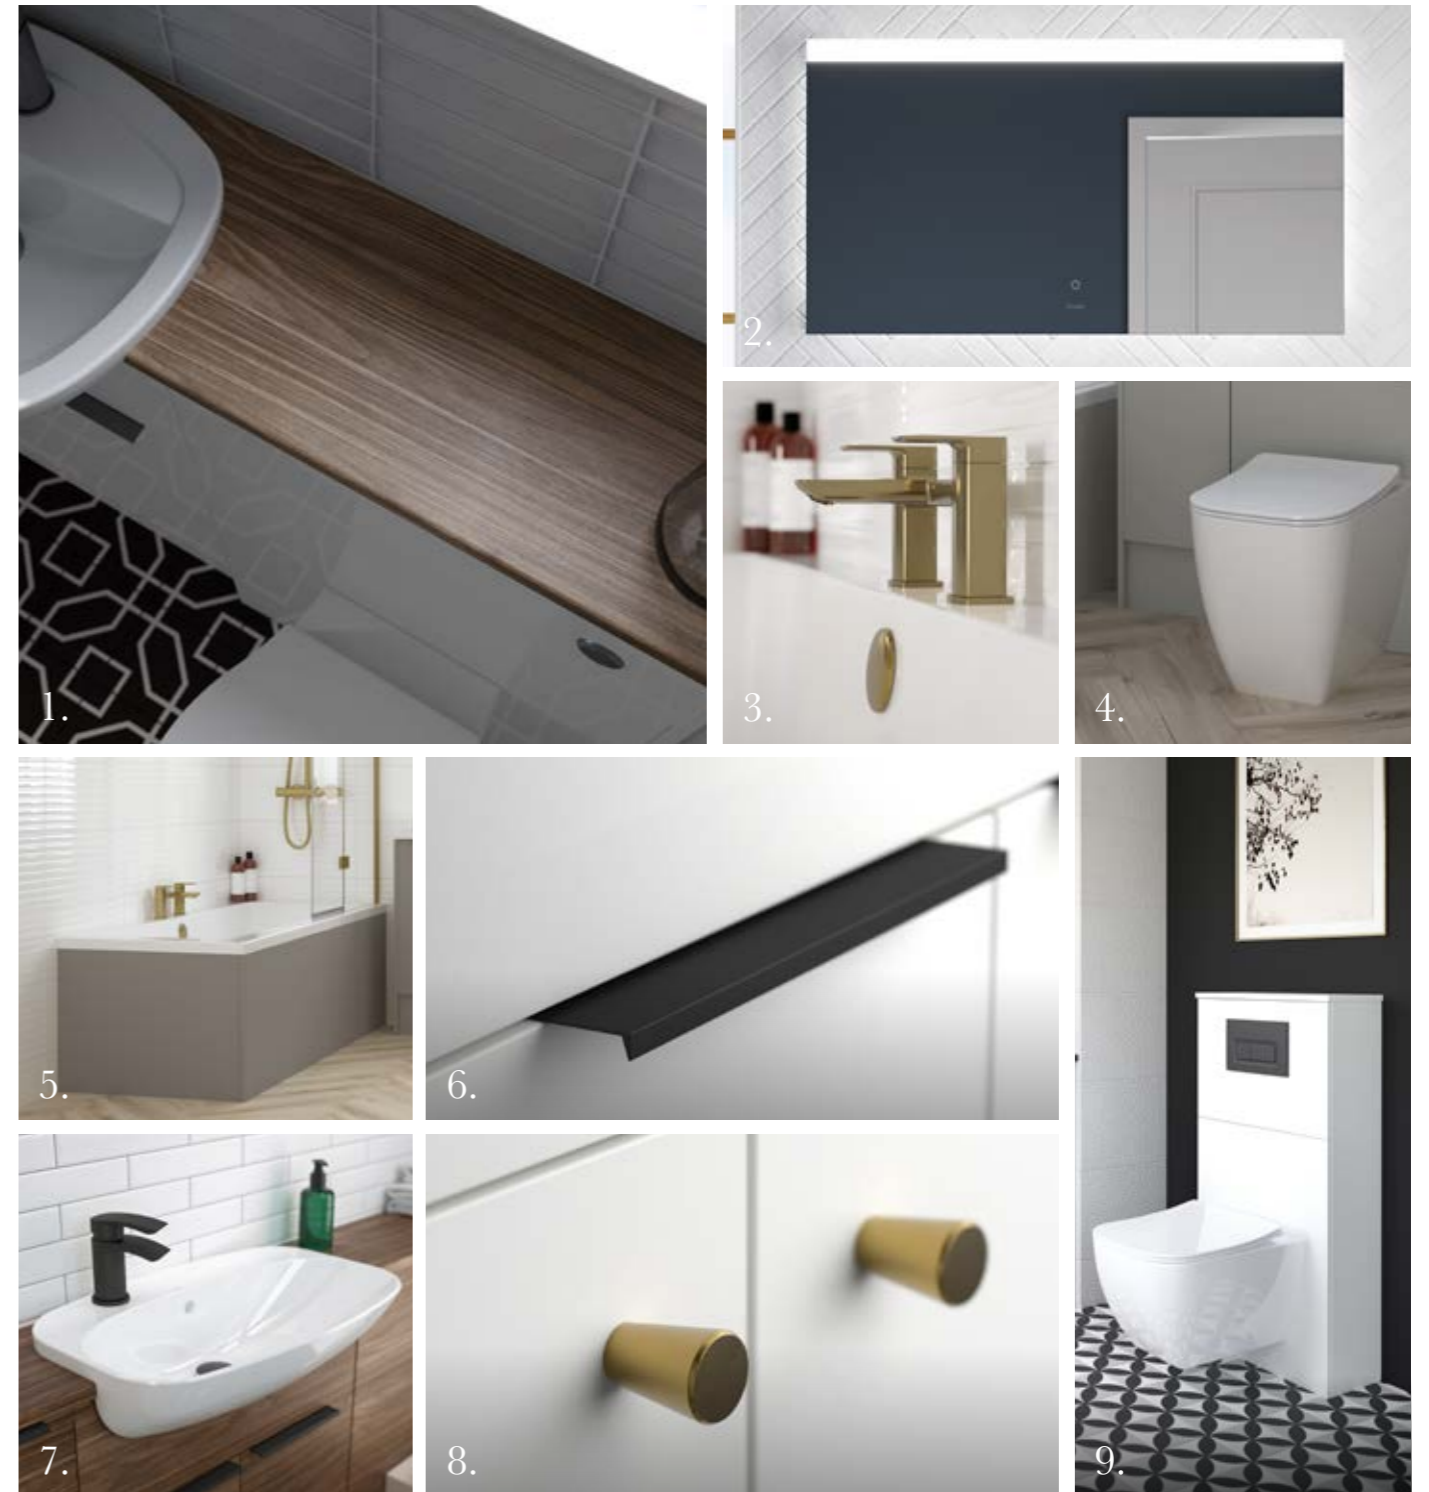

Washbasin unit
600mm
Reduced Standard

Single base unit
200mm / 300mm
Reduced Standard

Full height
toilet unit
500mm / 600mm
Reduced Standard

Solo Illuminated Mirror
500mm / 600mm / 1200mm

Illuminated mirror
500, 600, 800mm

Endless Fitted Possibilities

1. Create a contrast with a 22mm Laminate Worktop.
2. The 1200mm Solo Illuminated Mirror (500mm and 600mm also available).
3. Divine Brassware is available in Chrome, Matt Black and Brushed Brass (shown here).
4. Corr Back-to-Wall toilet is gracefully stylish.
5. Complete your bathroom with matching bath panels
6. Our modern Orlo handles are available in Brushed Nickel, Matt Black (shown) and Brushed Brass in two sizes, 100mm and 200mm
7. Corr washbasins are also available in a compact short projection size.
8. A simple form for a subtle statement, our Taper Knobs are available in Chrome, Matt Black and Brushed Brass.
9. Designed to stand alone, the Qube tall toilet unit with Icon Flush Plate (Matt Black).

Qube Fitted Edge

Fitted in Sandy Ecrú with Brushed Brass

Sandy Ecrú is always a sophisticated and soothing shade, teamed here with opulent brushed brass accessories for an elegant and perfectly fitted bathroom.