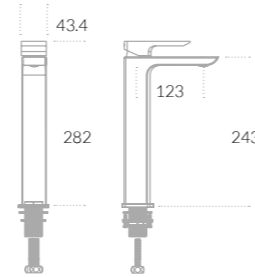

Brassware Specifications

Divine Specifications

Divine Basin Short Projection Monobloc Mixer

Divine Basin Monobloc Mixer

Divine Tall Basin Monobloc Mixer

Divine Bath Filler

Divine Bath Shower Mixer

Razo Specifications