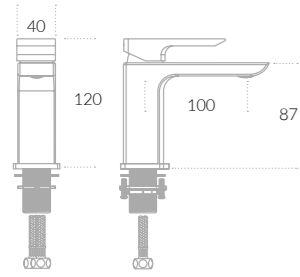

Brassware Specifications

Divine Specifications

Divine Basin Short Projection Monobloc Mixer

Divine Basin Monobloc Mixer

Divine Tall Basin Monobloc Mixer

Divine Bath Filler

Divine Bath Shower Mixer

Razo Specifications