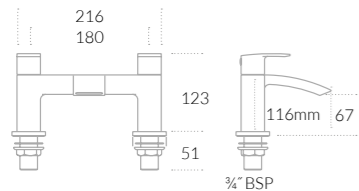

Razo Bath Filler