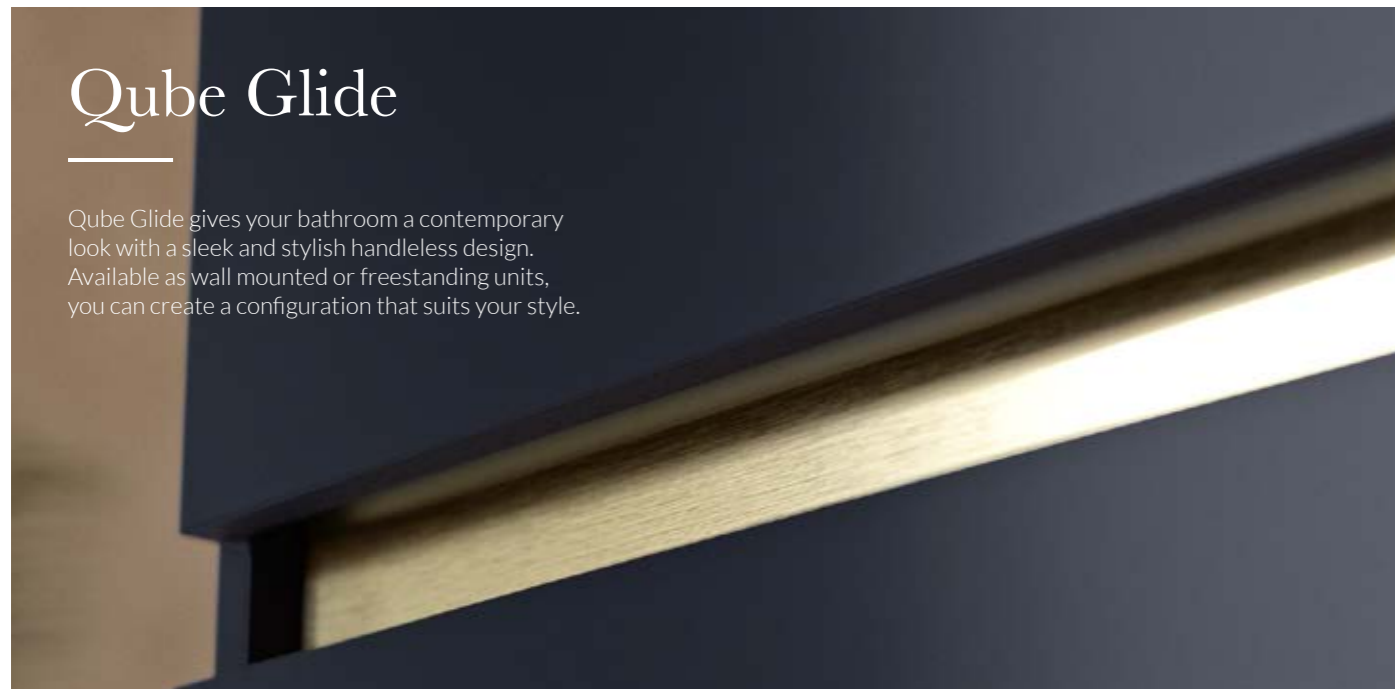

Qube Edge

If you prefer the addition of subtle handles, Qube Edge is the perfect choice for your bathroom. Available as wall mounted or freestanding units with flush-fitting doors, you can create a modern style that looks bespoke.