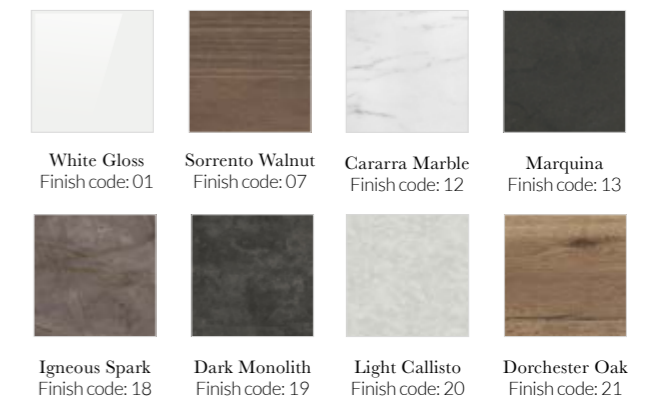

Choose your finish option

White Gloss Finish code: 01	Sorrento Walnut Finish code: 07	Cararra Marble Finish code: 12	Marquina Finish code: 13
Igneous Spark Finish code: 18	Dark Monolith Finish code: 19	Light Callisto Finish code: 20	Dorchester Oak Finish code: 21