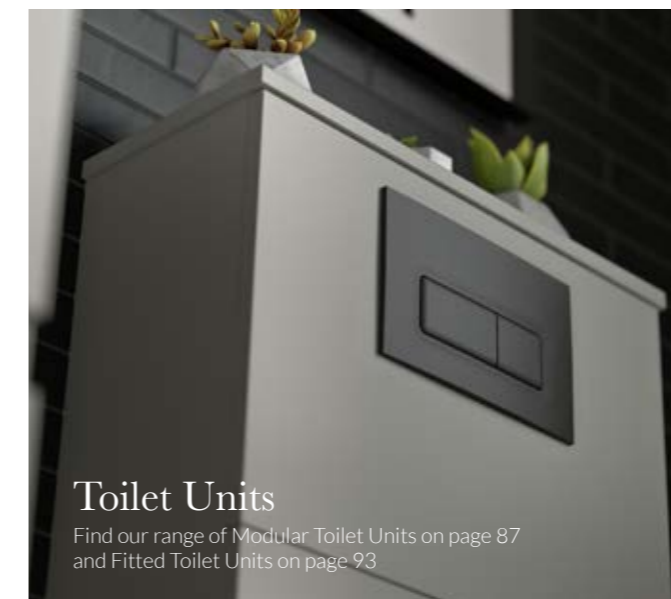

Coloured Toilet Seat Fixing

- Suitable for Corr and Matese toilet seats

Name	Code	Price
Seat Fixing Cover Plate B Matt Black	SEATCPLBLK	£26
Seat Fixing Cover Plate B Brushed Brass	SEATCPLBRB	£33