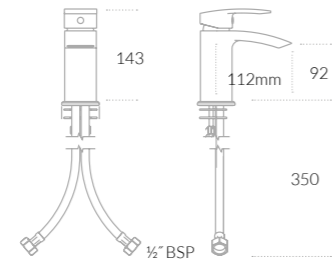

Razo Basin Monobloc Mixer