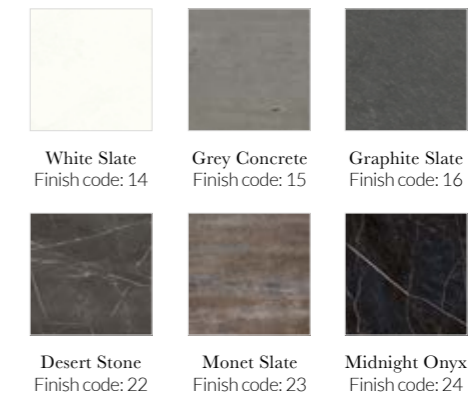

Choose your finish option

Brassware
Explore our range of brassware in Chrome, Brushed Brass and Matt Black