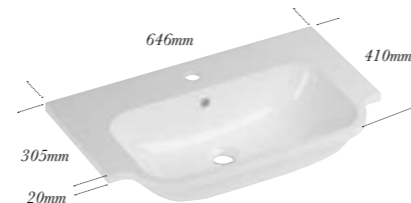

p102
brassware options
Only available in Fitted

Code

ONP646BW

£313