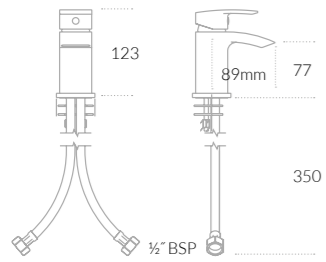

Brassware Specifications

Divine Specifications

Divine Basin Short Projection Monobloc Mixer

Divine Basin Monobloc Mixer

Divine Tall Basin Monobloc Mixer

Divine Bath Filler

Divine Bath Shower Mixer

Razo Specifications