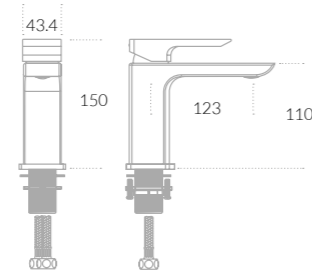

Brassware Specifications

Divine Specifications

Divine Basin Short Projection Monobloc Mixer

Divine Basin Monobloc Mixer

Divine Tall Basin Monobloc Mixer

Divine Bath Filler

Divine Bath Shower Mixer

Razo Specifications