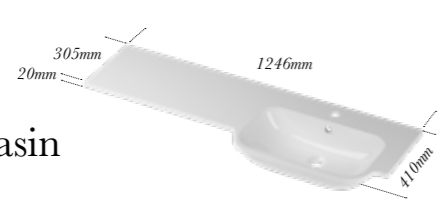

- With integrated overflow
- Includes chrome overflow ring
- One tap hole
- Left and right hand options available. Right hand shown

p102
brassware options
Only available in Fitted

Option

Code

Left Hand	ONP1246BWLH	£461
Right Hand	ONP1246BWRH	£461