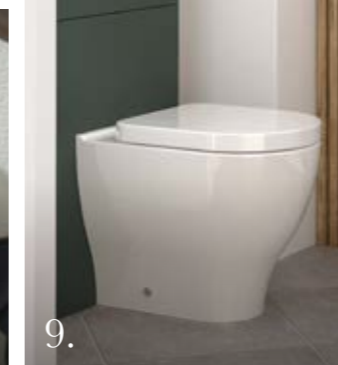

7.

8.

9.

10.

11.

1. Choose a square sit-on ceramic washbasin for a contemporary feel
2. Choose from three brassware finishes, including Matt Black
3. Qube drawers and doors are soft close as standard
4. Qube Edge with Matt Black Orlo Handles
5. Experiment with different configurations until you find the perfect style
6. Give yourself added storage with matching Tall Storage Units