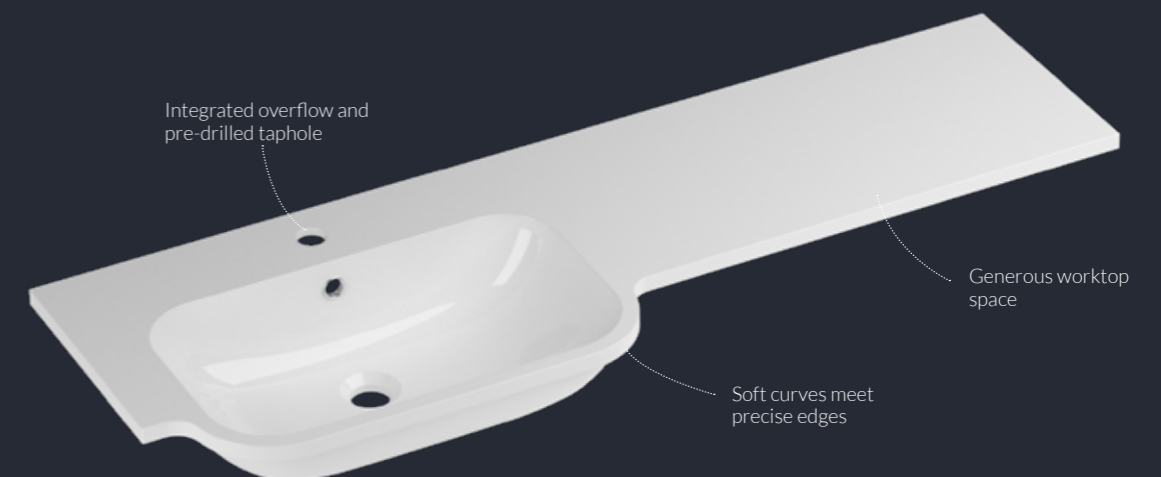

Qube 1246mm Freestanding Fitted

This tailor-made solution combines the washbasin unit and toilet in one neat run of furniture, all topped with a beautiful all-in-one Mineralcast washbasin and worktop. Personalise it with your own choice of finish, tap and handle.

- Available in all 8 finishes
- Easy Installation
- Simple to order

Stylishly Versatile

Choose either a left or right handed configuration.

Elegant Simplicity

Expertly engineered from gloss white Mineralcast resin, the 1246mm wide All-in-one Washbasin Worktop is a perfect fit for this run of furniture. Where a simple fitted storage solution is required, the Qube 1246mm run ticks all the boxes.