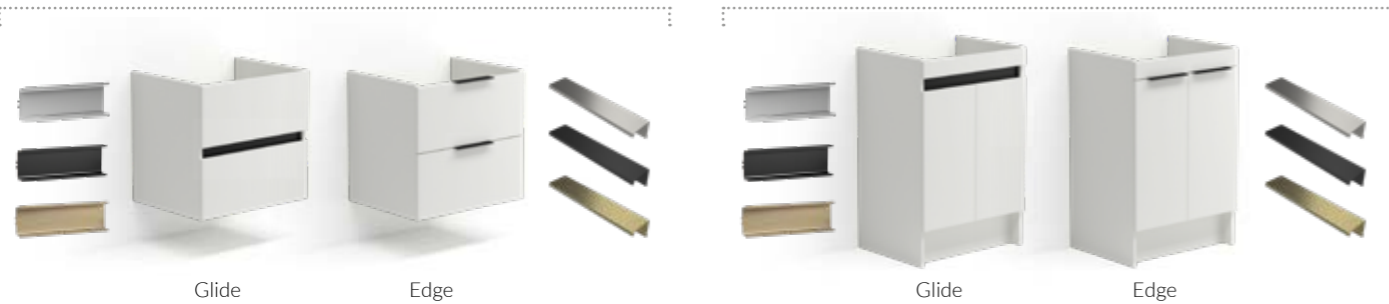

Choose your layout

Wall Mounted
For a contemporary look, Qube Wall Mounted furniture can be customised with open shelf storage and a choice of basins.

Freestanding
For maximum storage, our freestanding furniture options offer maximum internal capacity and are great for concealing pipework. Choose either double doors or double drawer.

22mm Laminate Worktops

12mm Compact Laminate Worktops

Choose your finish

Choose your style

Choose your basin type

*To be used in conjunction with a worktop

Worktops

Find a worktop to suit your style. Choose from our 22mm laminate worktops or 12mm compact laminates which offer an array of options to complement your chosen furniture finish.

22mm Laminate Worktops

12mm Compact Laminate Worktops

Looking for a Cloakroom solution?

If you have a smaller room, choose our Cloakroom furniture options which can give you the style you love, but perfectly suited to give the impression of space.

Choose our short projection Brassware to complement the smaller sanitaryware and add a short projection Matese Back-to-wall Toilet to make the room feel bigger.

Finishing Touches

Choose from two stunning contemporary brassware ranges, Razo or Divine, both available in a choice of Chrome or Matt Black, or our Brushed Brass Divine to coordinate with your handle choice.