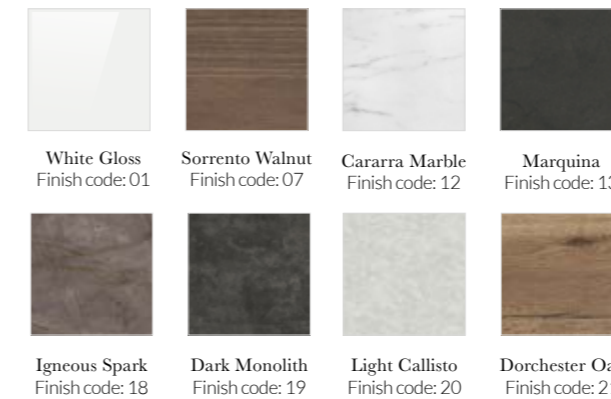

Size	Reduced Depth - 390mm	Code	Price
490mm	Suitable for use on a 500mm Reduced Depth Washbasin Unit	QBE182**	£95
590mm	Suitable for use on a 600mm Reduced Depth Washbasin Unit	QBE183**	£116
790mm	Suitable for use on a 800mm Reduced Depth Washbasin Unit or 600mm Reduced Depth Washbasin Unit with a 200mm Base Open Shelf	QBE184**	£153
1190mm	Suitable for use on 2 x 600mm Reduced Depth Washbasin Units or an 800mm Reduced Depth Washbasin Unit and 2 x Base Open Shelf Units (Overhang will vary dependent upon unit configuration)	QBE185**	£229

Size	Standard Depth - 465mm	Code	Price
610mm	Suitable for use on a 600mm Standard Depth Washbasin Unit	QBE187**	£129
810mm	Suitable for use on a 800mm Standard Depth Washbasin Unit	QBE188**	£173
1210mm	Suitable for use on 2 x 600mm Standard Depth Washbasin Units or an 800mm Standard Depth Washbasin Unit and 2 x Base Open Shelf Units (Overhang will vary dependent upon unit configuration)	QBE189**	£257

For bespoke sizes

All bespoke requirements will be made to order and available on the standard lead times

Size	Reduced Depth - 390mm	Price	Size	Standard Depth - 465mm	Price
Per 100mm	QBE186**	£19	Per 100mm*	QBE190**	£22

Choose your finish option

12mm Compact Laminate Worktop

- 12mm Compact Laminate is made from pressurised multiple layers of resin impregnated craft papers with a decorative surface on both sides
- The core 12mm thickness is a solid colour designed to complement the surface décor while the surface is embossed with the stone effect pattern for an exceptionally realistic look

Size	Reduced Depth - 390mm	Code	Price
490mm	Suitable for use on a 500mm Reduced Depth Washbasin Unit	QBE191**	£155
590mm	Suitable for use on a 600mm Reduced Depth Washbasin Unit	QBE192**	£186
790mm	Suitable for use on a 800mm Reduced Depth Washbasin Unit or 600mm Reduced Depth Washbasin Unit with a 200mm Base Open Shelf	QBE193**	£247
1190mm	Suitable for use on 2 x 600mm Reduced Depth Washbasin Units or an 800mm Reduced Depth Washbasin Unit and 2 x Base Open Shelf Units (Overhang will vary dependent upon unit configuration)	QBE194**	£371

Size	Standard Depth - 465mm	Code	Price
610mm	Suitable for use on a 600mm Standard Depth Washbasin Unit	QBE196**	£224
810mm	Suitable for use on a 800mm Standard Depth Washbasin Unit	QBE197**	£289
1210mm	Suitable for use on 2 x 600mm Standard Depth Washbasin Units or an 800mm Standard Depth Washbasin Unit and 2 x Base Open Shelf Units (Overhang will vary dependent upon unit configuration)	QBE198**	£415

For bespoke sizes

All bespoke requirements will be made to order and available on the standard lead times

Size	Reduced Depth - 390mm	Price	Size	Standard Depth - 465mm	Price
Per 100mm	QBE195**	£32	Per 100mm	QBE199**	£33