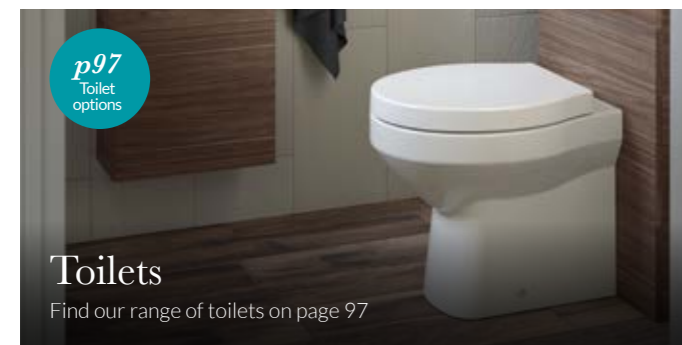

- With integrated overflow
- Includes chrome overflow ring
- One tap hole
- Left and right hand options available. Right hand shown

p102
brassware options
Only available in Fitted

Option

Code

Left Hand	ONP1246BWLH	£461
Right Hand	ONP1246BWRH	£461

646mm Central Basin

646mm x 305mm x 20mm

- With integrated overflow
- Includes chrome overflow ring
- One tap hole

p102
brassware options
Only available in Fitted

Code

ONP646BW

£313

p97
Toilet options