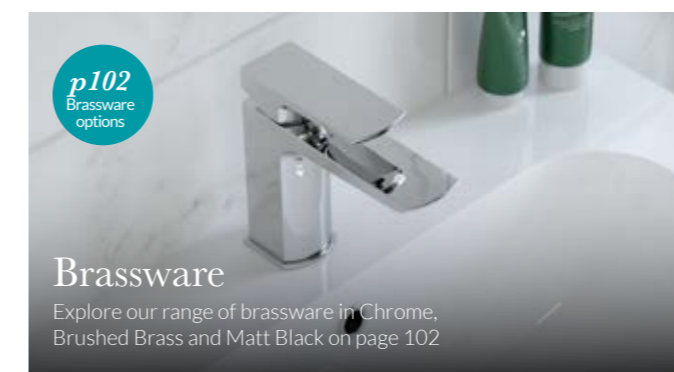

Brassware

Explore our range of brassware in Chrome, Brushed Brass and Matt Black on page 102

Freestanding Fitted 646mm Edge in White Gloss

With Smooth White Carcass

Freestanding Fitted 646mm Edge in Matt White

With Smooth White Carcass

Freestanding Fitted 646mm Edge in Sandy Ecrú

With Smooth White Carcass

Freestanding Fitted 646mm Edge in Matt Grey

With City Grey Carcass

Freestanding Fitted 646mm Edge in Indigo Blue

With City Grey Carcass

Freestanding Fitted 646mm Edge in Wild Green

With City Grey Carcass

Freestanding Fitted 646mm Edge in Anthracite Strata

With City Grey Carcass

Freestanding Fitted 646mm Edge in Sorrento Walnut

With City Grey Carcass