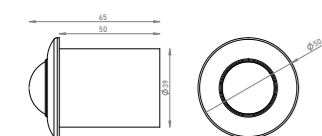

Name	Code	
Smart Sensor	ACC00001	£69

Lux adjustment

The above setting position would activate the sensor, whatever the lighting conditions.