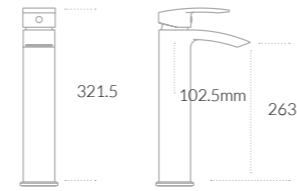

Razo Tall Basin Monobloc Mixer