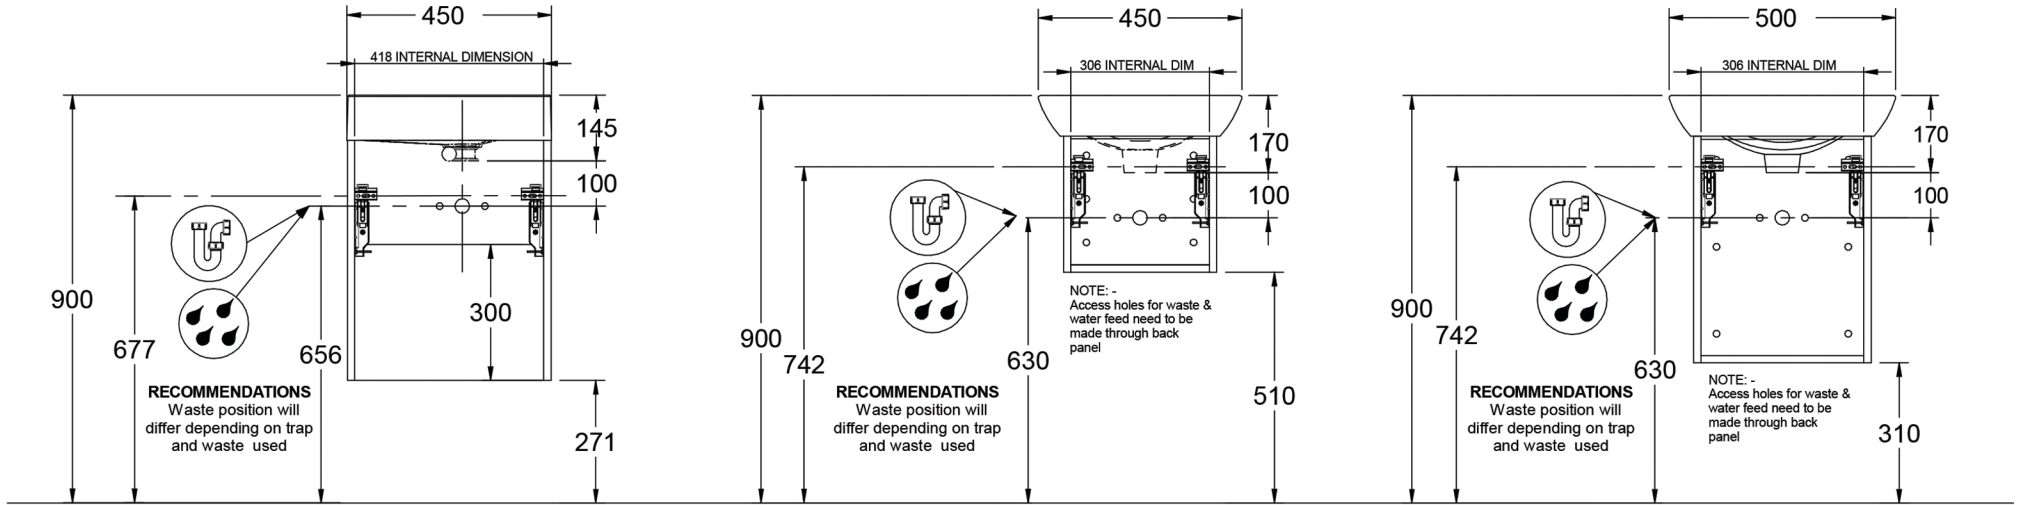

LH WBU with MINERALCAST BASIN

WBU with QUANTUM SQUARE ELEGANT BASIN

Please read instructions before starting.

- Note: - Water feed and waste positions are for **RECOMMENDATIONS** only and will differ dependant on fittings used.