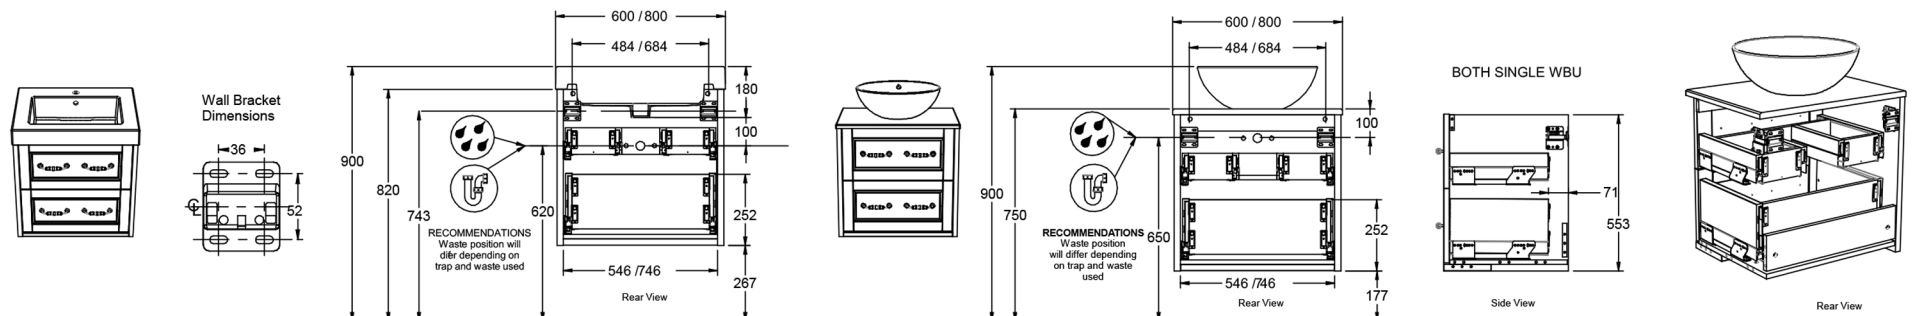

## 1200 & 1600 Twin Basin - Double Drawer Wall-Hung Basin

1200 Shown

1600 Shown

## 1200 & 1600 Single Basin - Double Drawer Wall-Hung Basin

1200 LH Shown

1600 LH Shown

## 600 & 800 Double Drawer Wall-Hung Washbasins

600 & 800 Slab - top Basin

600 & 800 Mirco Deck Mounted Basin