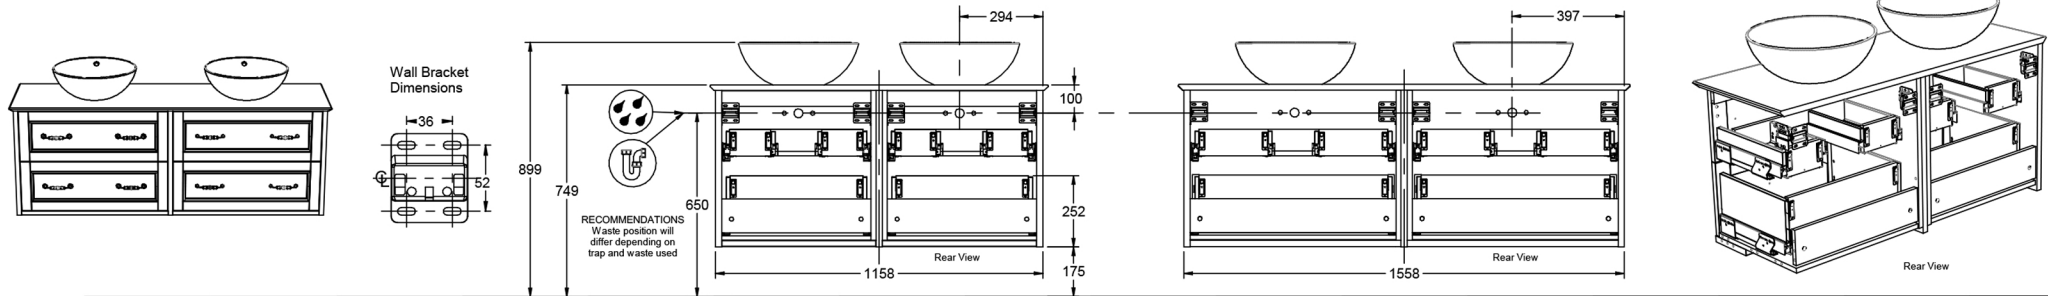

## 1200 & 1600 Twin Basin - Double Drawer Wall-Hung Basin

1200 Shown

1600 Shown

## 1200 & 1600 Single Basin - Double Drawer Wall-Hung Basin

1200 LH Shown

1600 LH Shown

## 600 & 800 Double Drawer Wall-Hung Washbasins

600 & 800 Slab - top Basin

600 & 800 Mirco Deck Mounted Basin