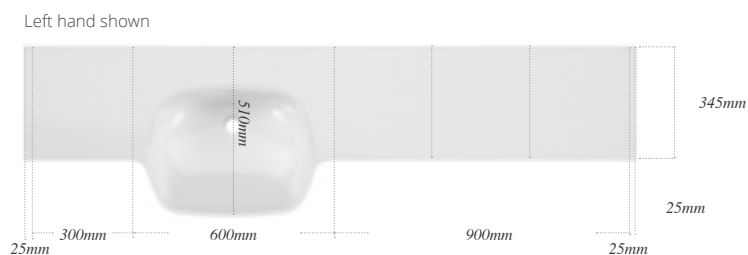

*Available in both left hand and right hand options.