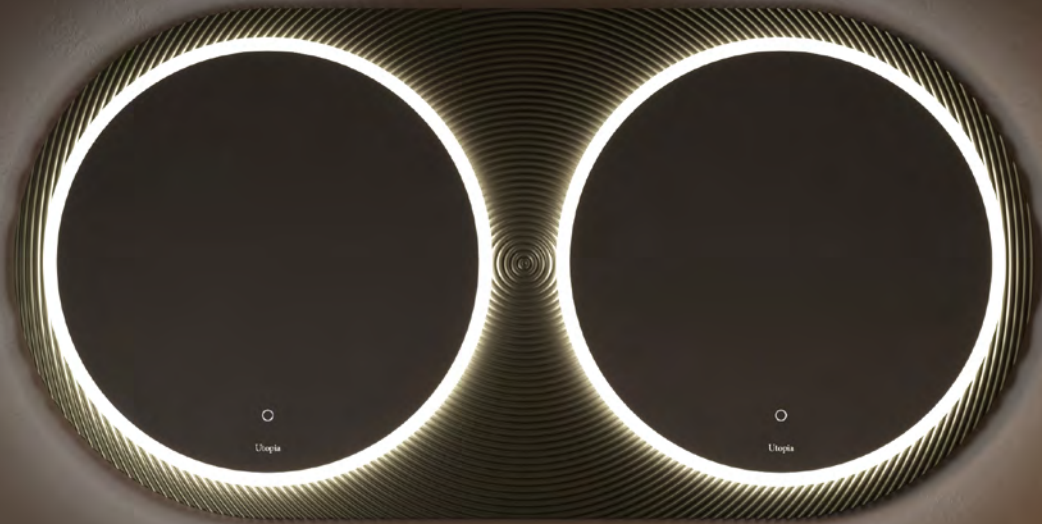

The Utopia logo consists of a blue square containing a white stylized letter 'U'.

Utopia

Bathroom Perfection