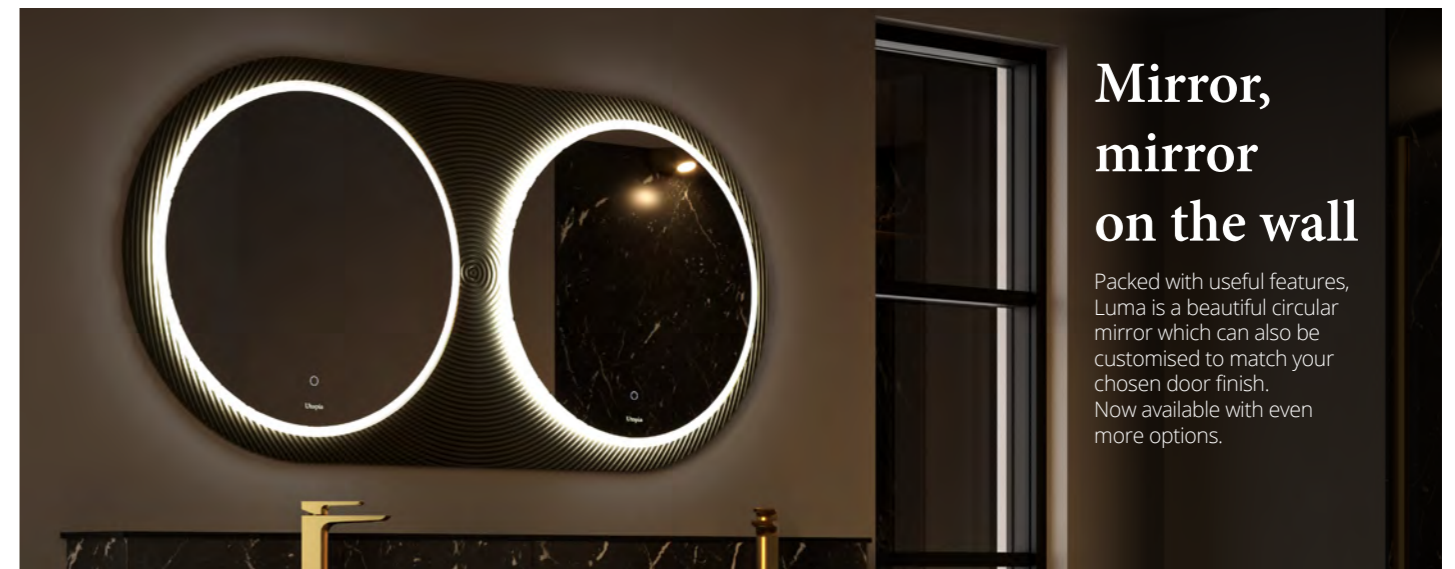

## Mirror, mirror on the wall

Packed with useful features, Luma is a beautiful circular mirror which can also be customised to match your chosen door finish. Now available with even more options.