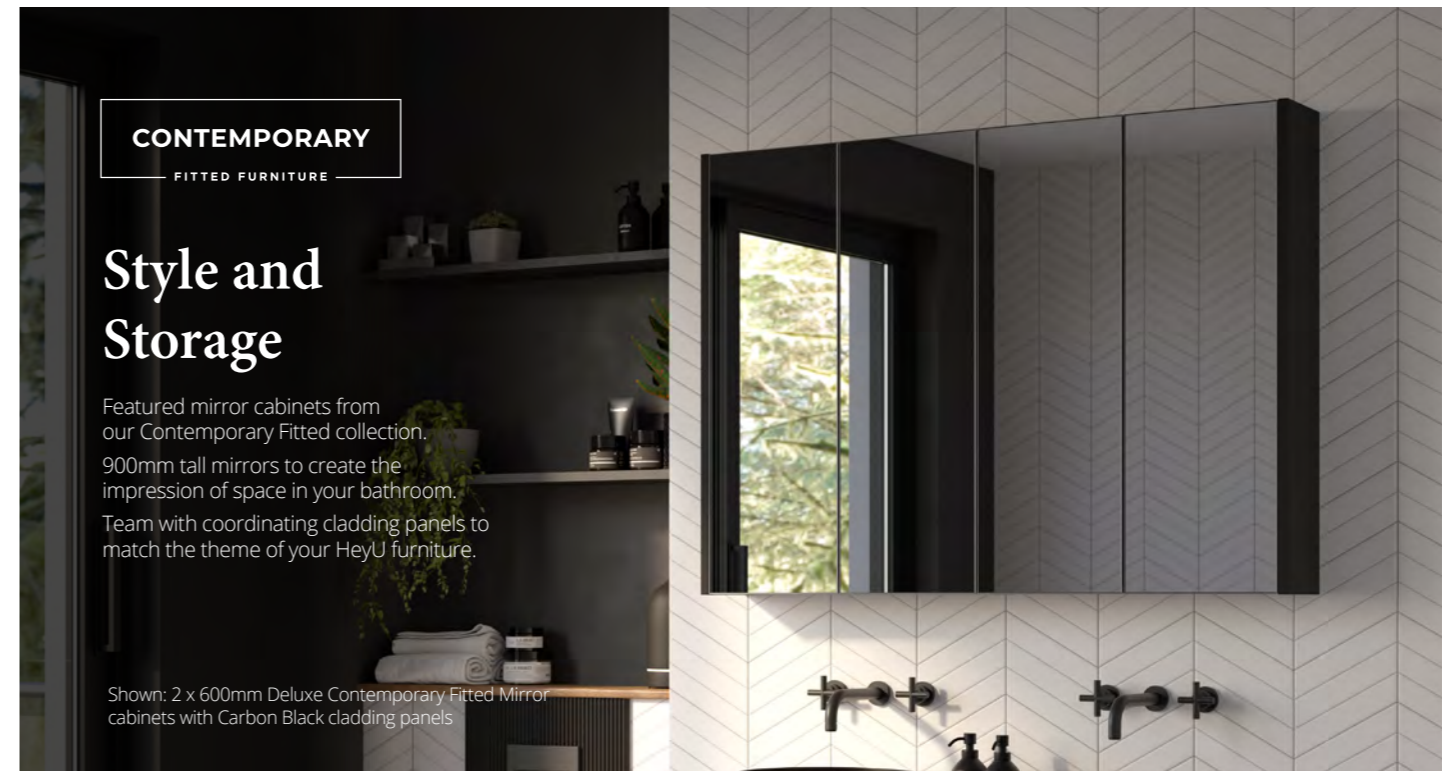

Product code	Size (W x D x H)	Price
GLOWLUXWV60	600 x 43 x 760	<b>£560</b>
GLOWLUXWV70	700 x 43 x 760	<b>£622</b>
GLOWLUXWV90	900 x 43 x 760	<b>£703</b>
GLOWLUXWV130	1300 x 43 x 760	<b>£906</b>

All prices are inclusive of VAT at 20%