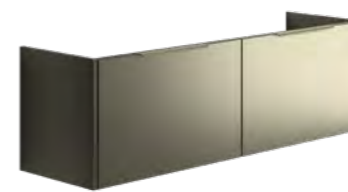

800mm Single Drawer Line Washbasin Unit

Pull-to-open: 800W X 448D X 265H Push-to-open: 800W X 450D X 265H

- Available in all 4 design styles in 14 finishes
- Wall-mounted unit
- Designed for use with either a slabtop basin, or a worktop and sit-on basin (order separately)
- Features soft-close mechanism as standard

	Width	Smooth		Linear		Wave		Ripple	
		Code	Price	Code	Price	Code	Price	Code	Price
Pull-to-open	800mm	HYS011/***	£599	HYL011/***	£769	HYW011/***	£869	HYR011/***	£869
Push-to-open	800mm	HYS012/***	£699	HYL012/***	£869	HYW012/***	£969	HYR012/***	£969

800mm Double Drawer Washbasin Unit

Pull-to-open: 800W X 448D X 483H Push-to-open: 800W X 450D X 483H

- Available in all 4 design styles in 14 finishes
- Wall-mounted unit
- Designed for use with either a slabtop basin, or a worktop and sit-on basin (order separately)
- Features soft-close mechanism as standard

	Width	Smooth		Linear		Wave		Ripple	
		Code	Price	Code	Price	Code	Price	Code	Price
Pull-to-open	800mm	HYS015/***	£819	HYL015/***	£989	HYW015/***	£1089	HYR015/***	£1089
Push-to-open	800mm	HYS016/***	£919	HYL016/***	£1089	HYW016/***	£1289	HYR016/***	£1289

1200mm Twin Single Drawer Washbasin Unit

Pull-to-open: 1200W X 448D X 483H Push-to-open: 1200W X 450D X 483H

- Available in all 4 design styles in 14 finishes
- Wall-mounted unit
- Designed for use with either a 1210mm slabtop basin, or a worktop and sit-on basins (order separately)
- Features soft-close mechanism as standard

	Width	Smooth		Linear		Wave		Ripple	
		Code	Price	Code	Price	Code	Price	Code	Price
Pull-to-open	1200mm	HYS017/***	£1098	HYL017/***	£1398	HYW017/***	£1578	HYR017/***	£1578
Push-to-open	1200mm	HYS018/***	£1198	HYL018/***	£1598	HYW018/***	£1778	HYR018/***	£1778

1200mm Twin Single Drawer Line Washbasin Unit