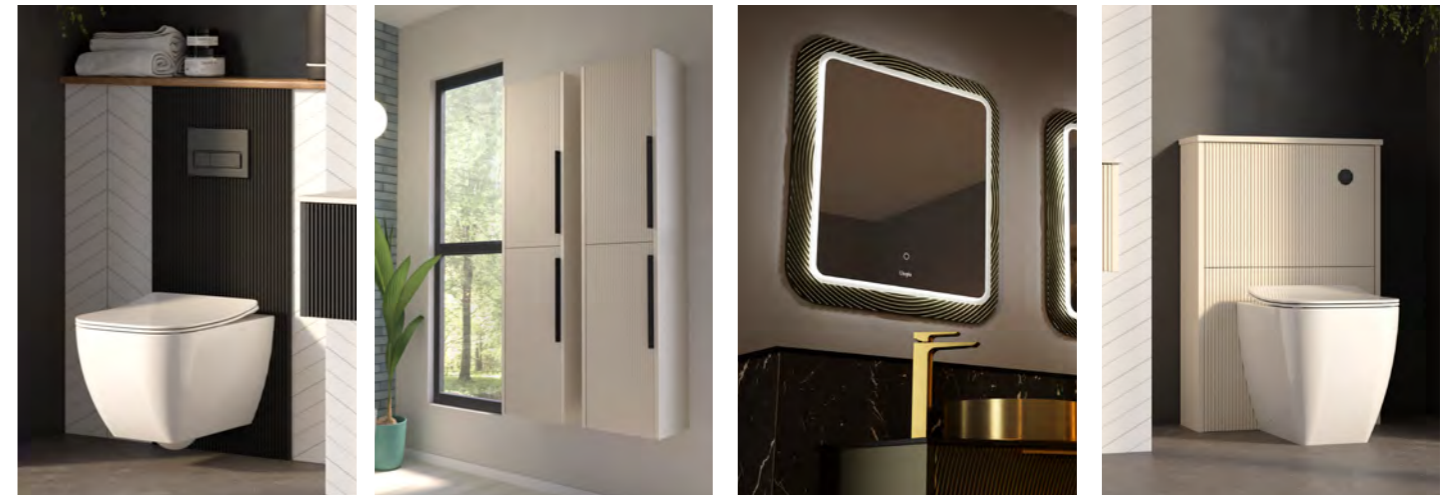

## 9 Add those all-important finishing touches

HeyU offers everything you need to complement your choice of washbasin unit. Choose from three HeyU toilet units, tall storage units, internal lighting and even drawer dividers. Our range of illuminated mirrors now includes the all-new GlowLux mirror, available with coordinating backboard to match your choice of HeyU style.