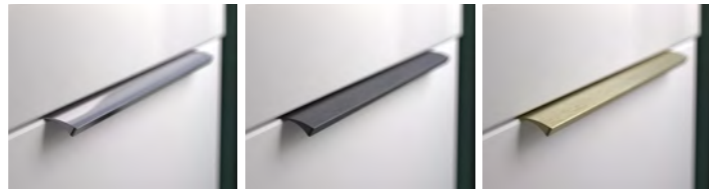

1600mm Twin Single Drawer Line Washbasin Unit

Pull-to-open: 1600W X 448D X 265H Push-to-open: 1600W X 450D X 265H

- Available in all 4 design styles in 14 finishes
- Wall-mounted unit
- Designed for use with sit-on basins and a worktop
- Basin and worktop not included, to be ordered separately
- Features soft-close mechanism as standard

Basin not included with these units
Basin and worktop options start on page 42

	Smooth		Linear		Wave		Ripple		
Width	Code	Price	Code	Price	Code	Price	Code	Price	
Pull-to-open	1600mm	HYS023/***	£1198	HYL023/***	£1538	HYW023/***	£1738	HYR023/***	£1738
Push-to-open	1600mm	HYS024/***	£1398	HYL024/***	£1738	HYW024/***	£1938	HYR024/***	£1938

1600mm Twin Double Drawer Washbasin Unit

Pull-to-open: 1600W X 448D X 483H Push-to-open: 1600W X 450D X 483H

- Available in all 4 design styles in 14 finishes
- Wall-mounted unit
- Designed for use with sit-on basins and a worktop
- Basin and worktop not included, to be ordered separately
- Features soft-close mechanism as standard

	Smooth		Linear		Wave		Ripple		
Width	Code	Price	Code	Price	Code	Price	Code	Price	
Pull-to-open	1600mm	HYS027/***	£1638	HYL027/***	£1978	HYW027/***	£2178	HYR027/***	£2178
Push-to-open	1600mm	HYS028/***	£1838	HYL028/***	£2178	HYW028/***	£2578	HYR028/***	£2578

Accessories for HeyU Washbasin Units

HeyU handles

- Order handles separately
- Sold individually
- Available in Chrome, Matt Black or Brushed Brass

Finish	Product Code	Price
HeyU Chrome Handle	HYUCHR	£30
HeyU Matt Black Handle	HYUMBK	£30
HeyU Brushed Brass Handle	HYUBRB	£30

Graphite Drawer Box Dividers

- Sold individually
- Suitable for use with all sizes of single and double drawer units

	Product Code	Price
Top Drawer Dividers	DRWBXDIVT	£55
Bottom Drawer Dividers	DRWBXDIVB	£65