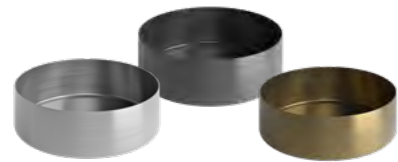

6 ...or a sit on basin and worktop

Choose from our range of ceramic, mineralcast or metal basins, team with a worktop of your choice from the following pages to complete the sit-on look.

MetaLux basin
in Brushed Stainless Steel,
Gunmetal Black or Brushed Brass