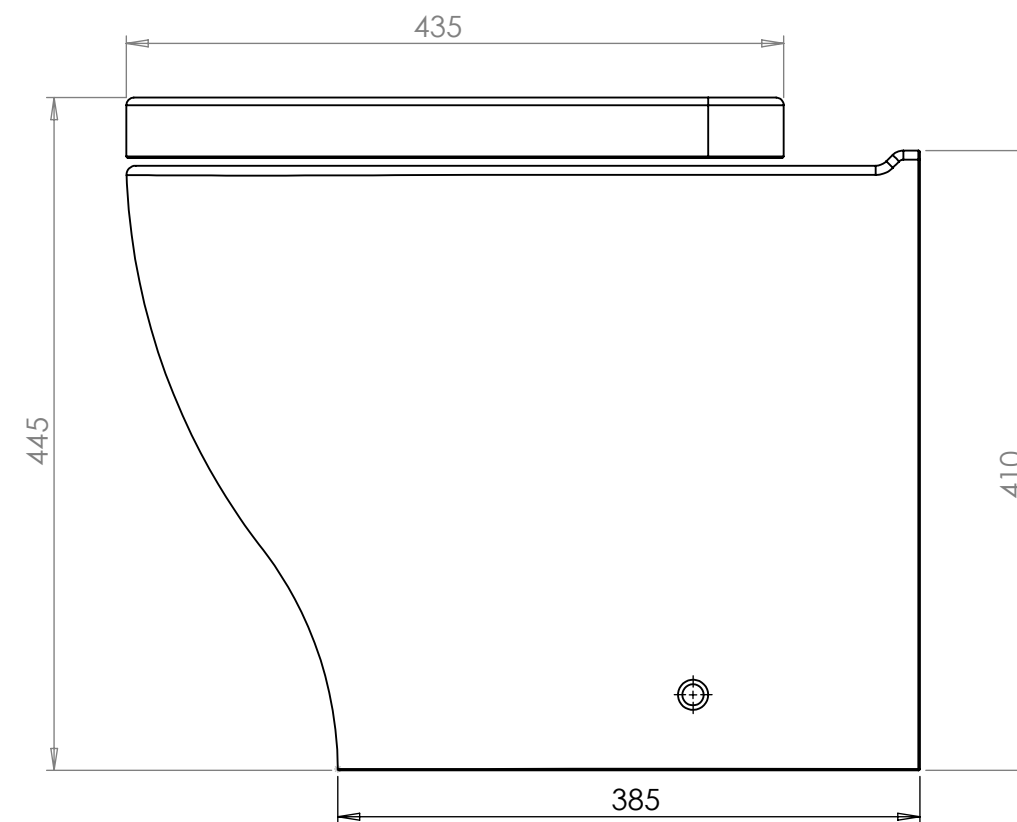

Diversity Moderne Pan

All drawing dimensions in millimetres
Tolerance 0.25mm Unless specified

Bathroom Perfection

Please read instructions before starting

- Note: - Water feed and waste positions are for RECOMMENDATIONS only and will differ dependant on fittings used.