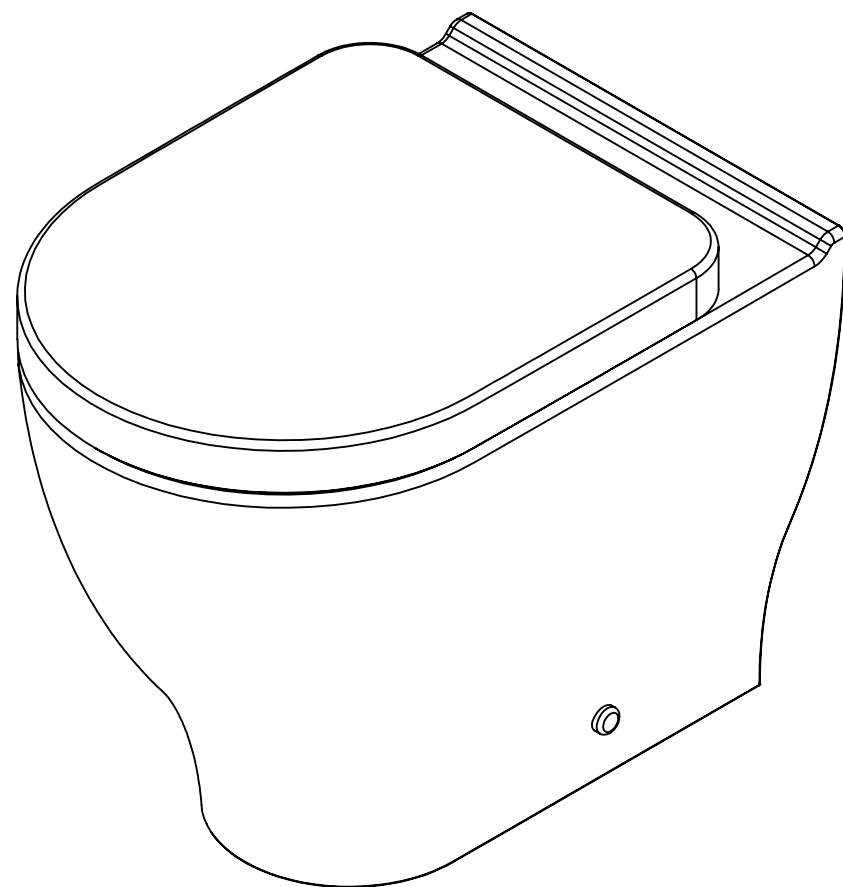

Diversity Moderne Pan

All drawing dimensions in millimetres
Tolerance 0.25mm Unless specified

Bathroom Perfection

Please read instructions before starting

- Note: - Water feed and waste positions are for RECOMMENDATIONS only and will differ dependant on fittings used.