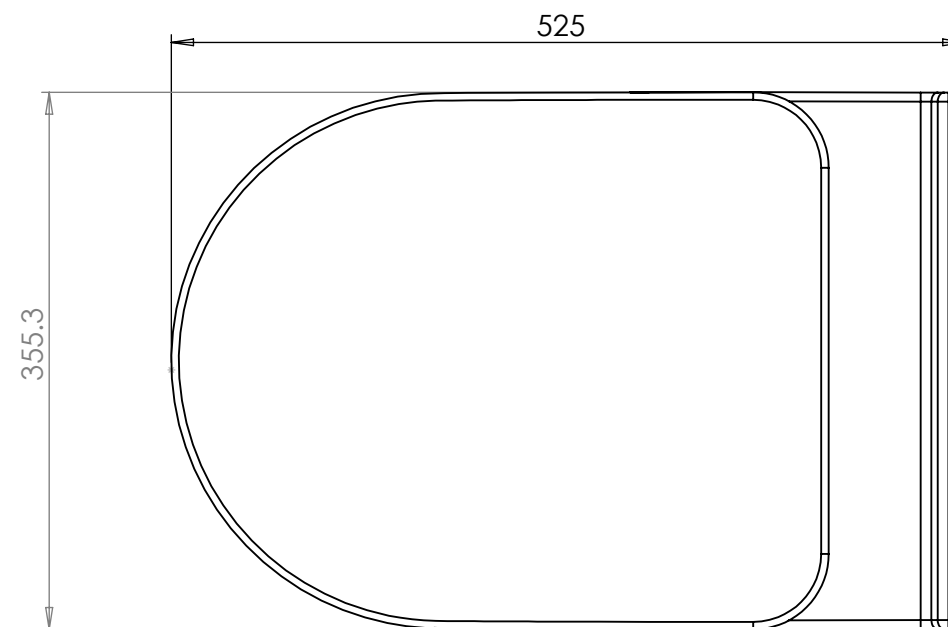

Diversity Moderne Pan

All drawing dimensions in millimetres
Tolerance 0.25mm Unless specified

Bathroom Perfection

Please read instructions before starting

- Note: - Water feed and waste positions are for RECOMMENDATIONS only and will differ dependant on fittings used.