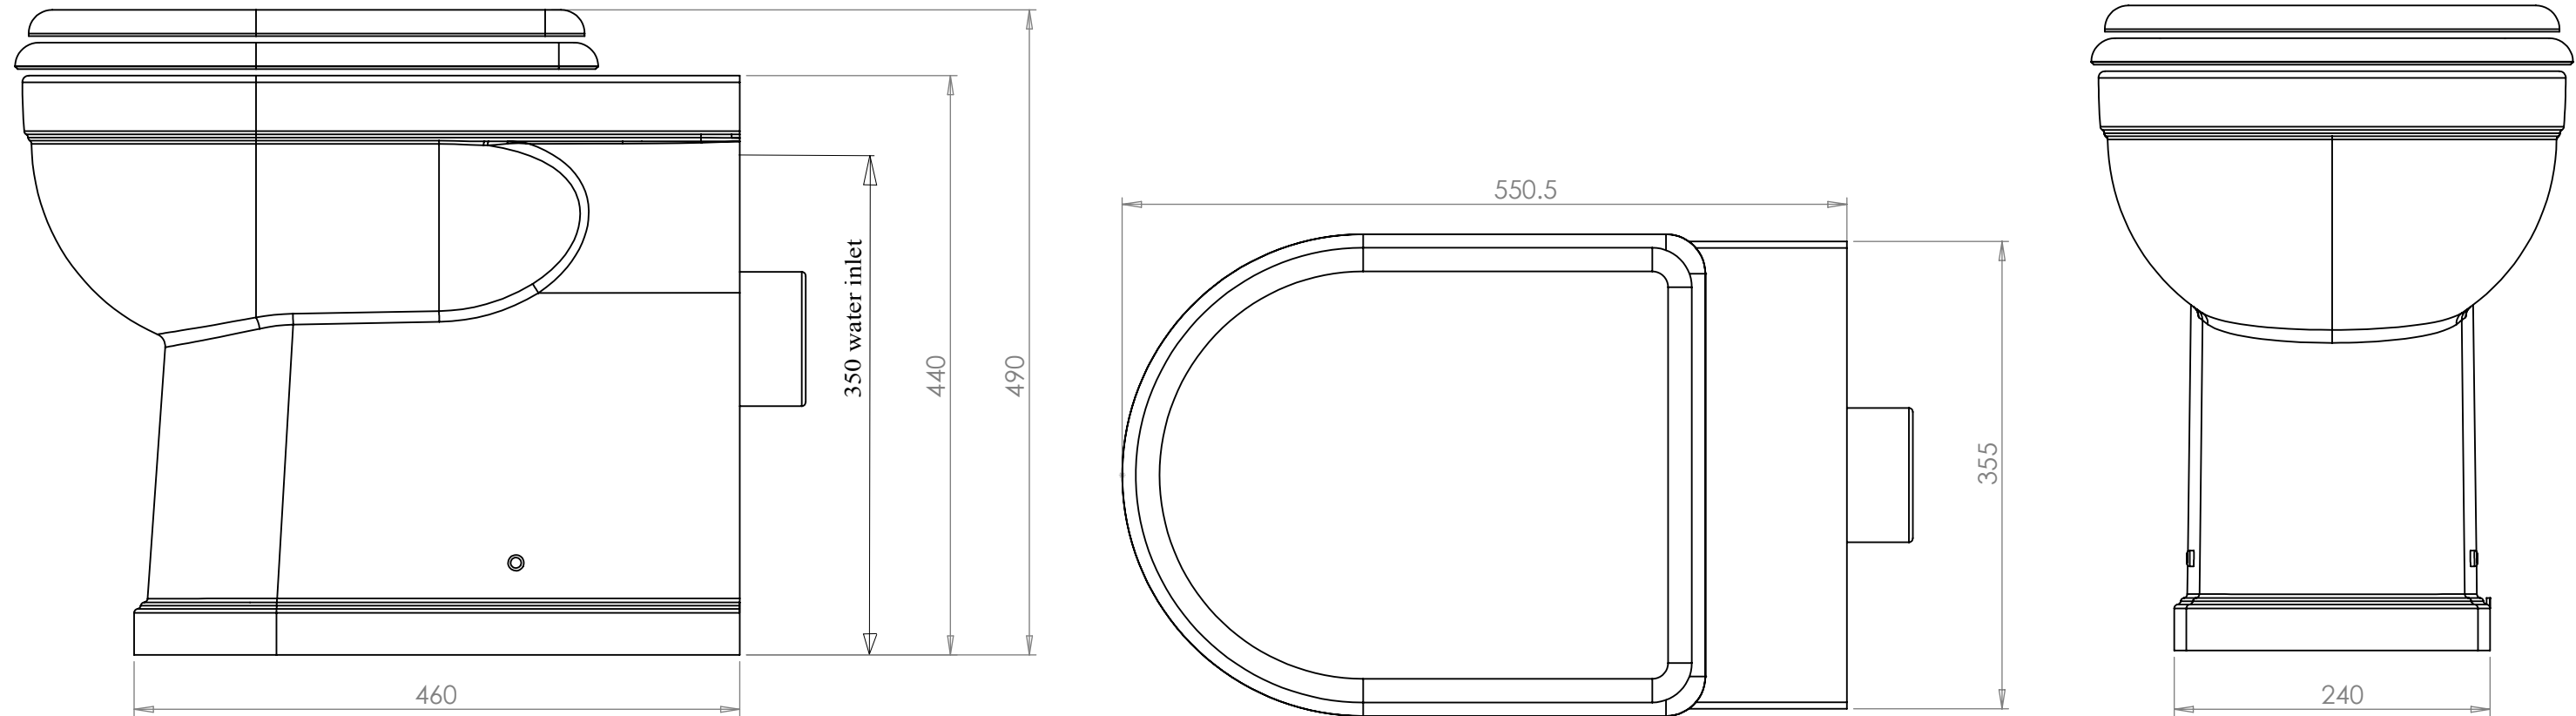

Monet Round Back To Wall Pan

All drawing dimensions in millimetres
Tolerance 0.25mm Unless specified

Bathroom Perfection

Please read instructions before starting

- Note: - Water feed and waste positions are for RECOMMENDATIONS only and will differ dependant on fittings used.