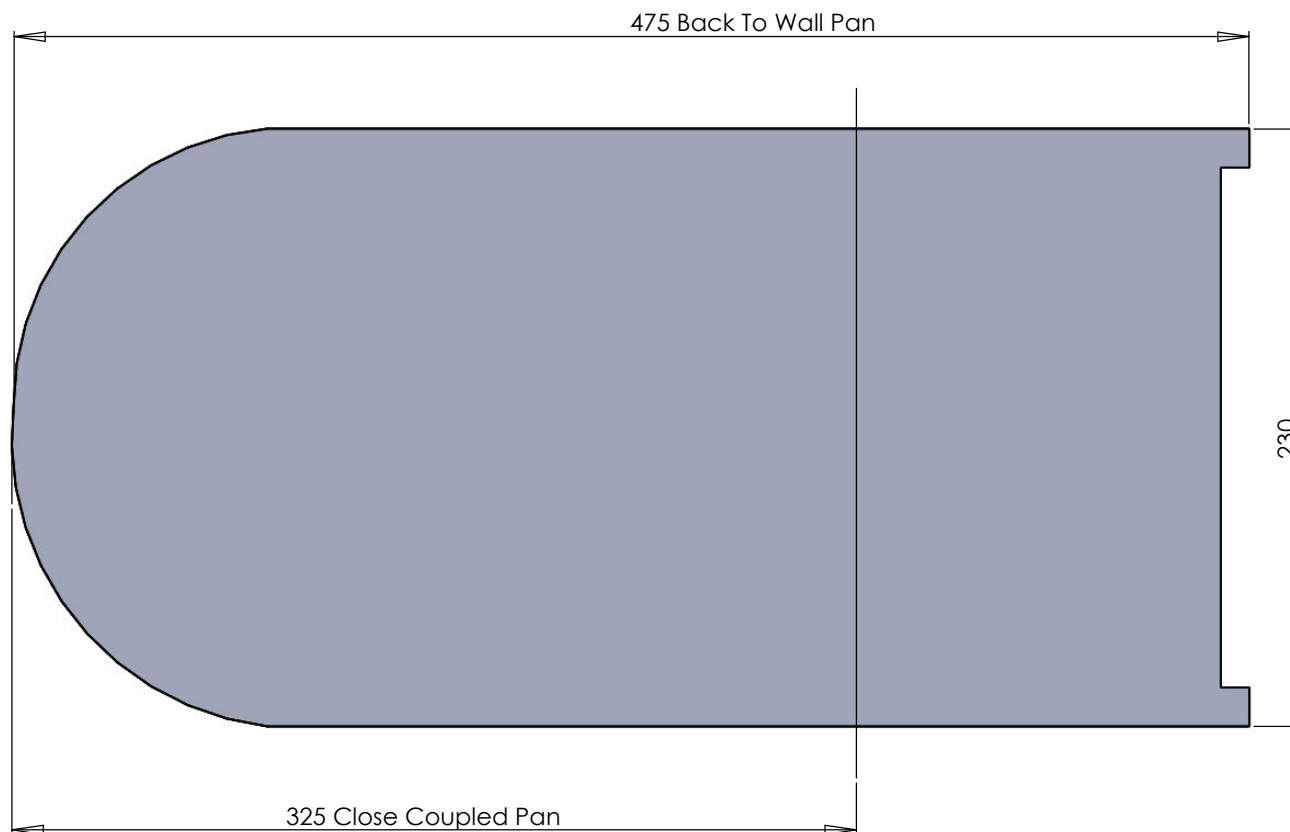

Quantum Round Back To Wall & Close Coupled Pan Footprint

Bathroom Perfection

Please read instructions before starting

- Note: - Water feed and waste positions are for RECOMMENDATIONS only and will differ dependant on fittings used.