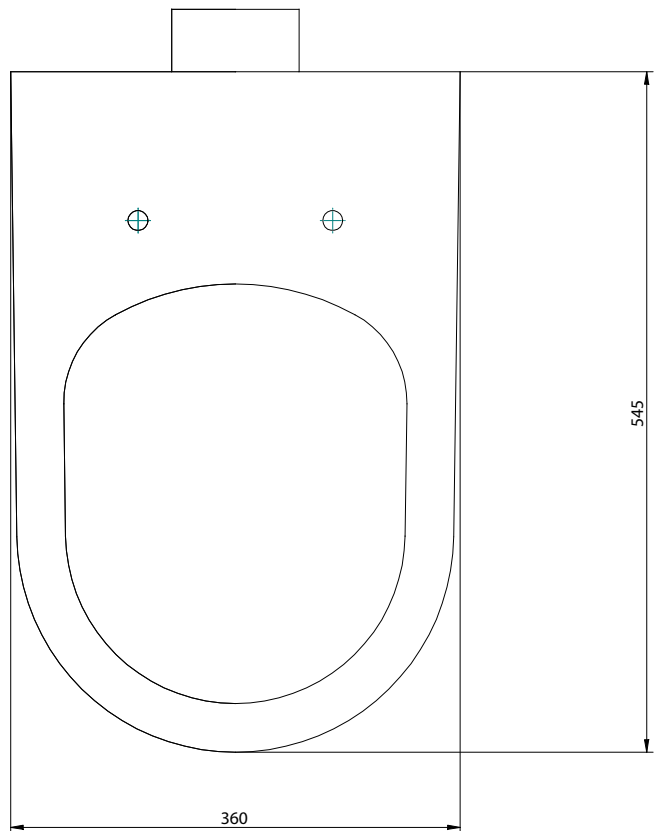

Quantum Round Back To Wall WC Pan

Bathroom Perfection

Please read instructions before starting

- Note: - Water feed and waste positions are for RECOMMENDATIONS only and will differ dependant on fittings used.