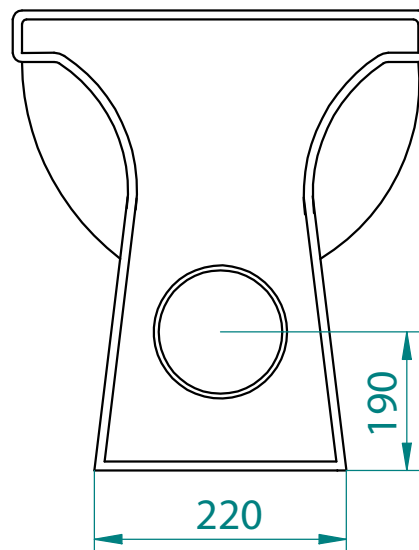

Quantum Round Close Coupled WC Pan

Bathroom Perfection

Please read instructions before starting

- Note: - Water feed and waste positions are for RECOMMENDATIONS only and will differ dependant on fittings used.