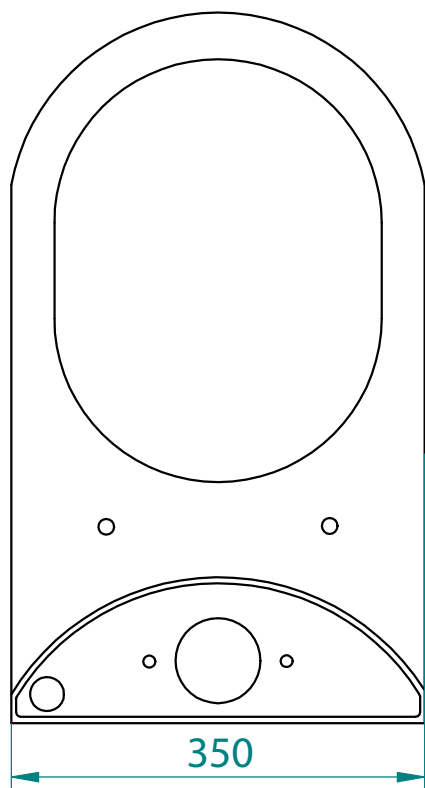

Quantum Round Close Coupled WC Pan

Bathroom Perfection

Please read instructions before starting

- Note: - Water feed and waste positions are for RECOMMENDATIONS only and will differ dependant on fittings used.