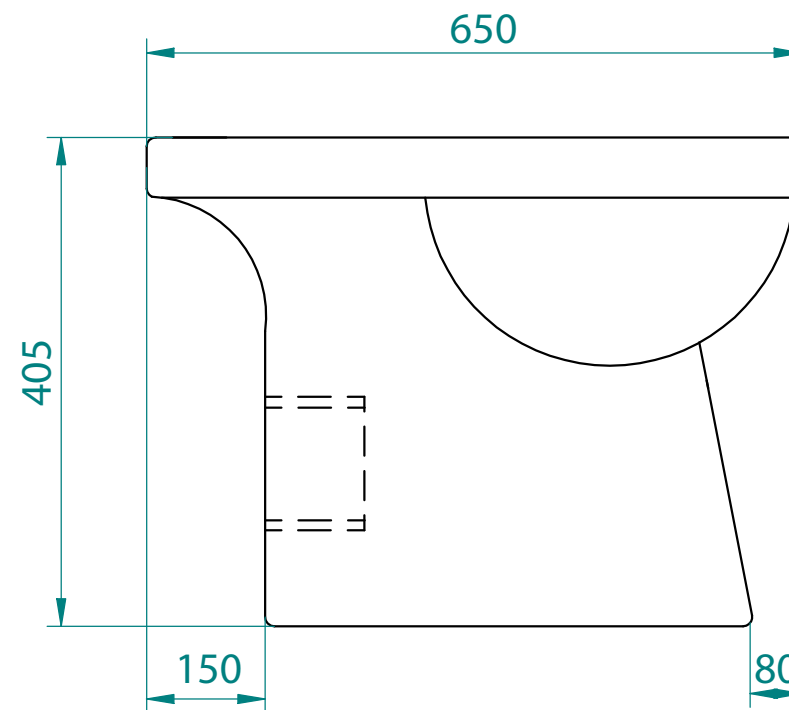

Quantum Round Close Coupled WC Pan

Bathroom Perfection

Please read instructions before starting

- Note: - Water feed and waste positions are for RECOMMENDATIONS only and will differ dependant on fittings used.