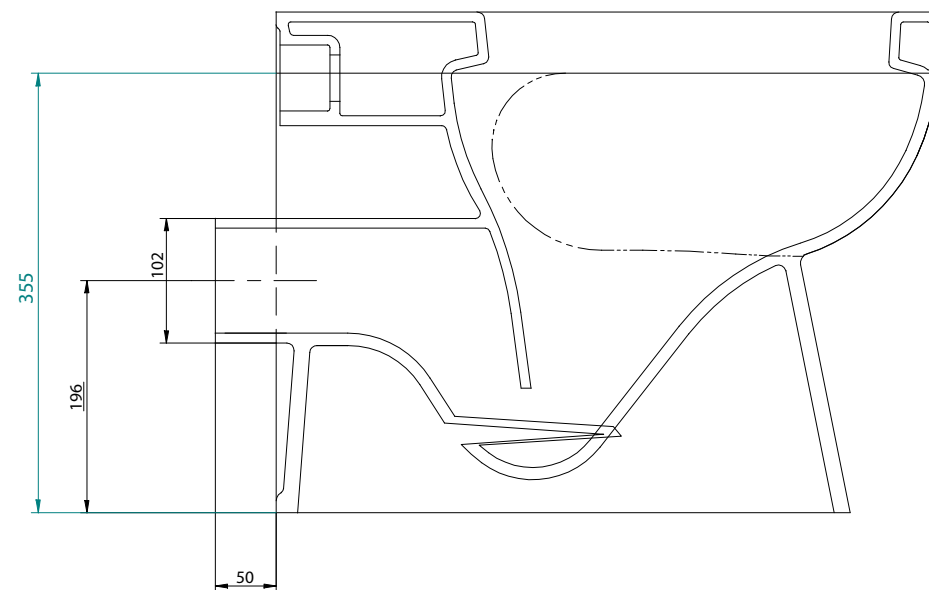

# Quantum Square Back To Wall WC Pan

Bathroom Perfection

## Please read instructions before starting

- Note: - Water feed and waste positions are for RECOMMENDATIONS only and will differ dependant on fittings used.

© Utopia Furniture Limited

No part of this publication may be reproduced or transmitted in any form or by any means electronic or mechanical, including photocopying, recordings or otherwise stored in any retrieval of any nature without written permission of the copyright owner.