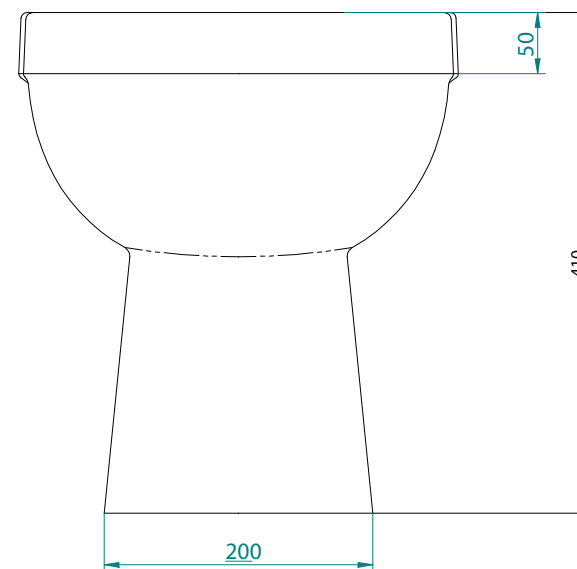

# Quantum Square Back To Wall WC Pan

Bathroom Perfection

## Please read instructions before starting

- Note: - Water feed and waste positions are for RECOMMENDATIONS only and will differ dependant on fittings used.

© Utopia Furniture Limited

No part of this publication may be reproduced or transmitted in any form or by any means electronic or mechanical, including photocopying, recordings or otherwise stored in any retrieval of any nature without written permission of the copyright owner.