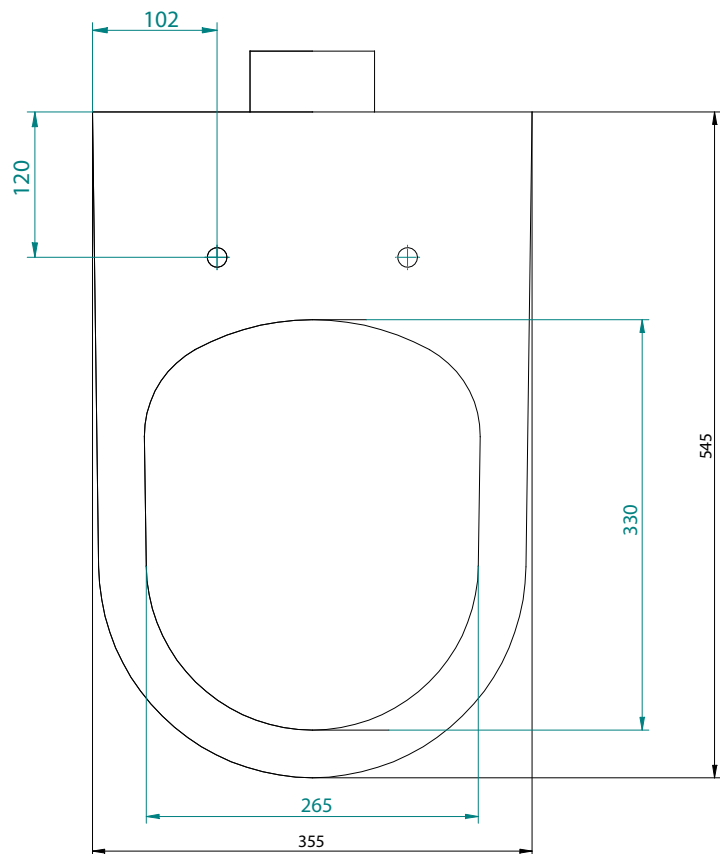

# Quantum Square Back To Wall WC Pan

Bathroom Perfection