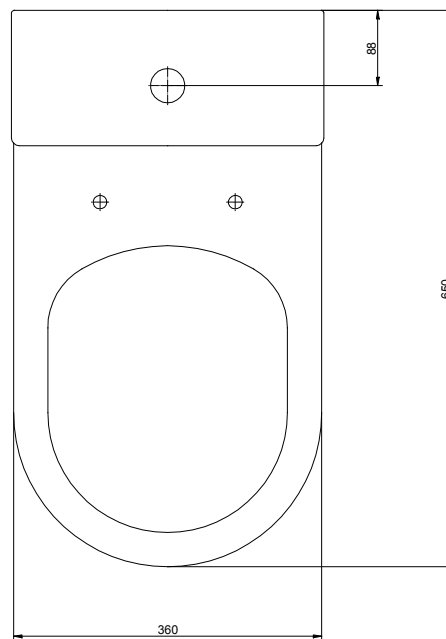

Quantum Square Close Coupled WC Pan

Bathroom Perfection

Please read instructions before starting

- Note: - Water feed and waste positions are for RECOMMENDATIONS only and will differ dependant on fittings used.