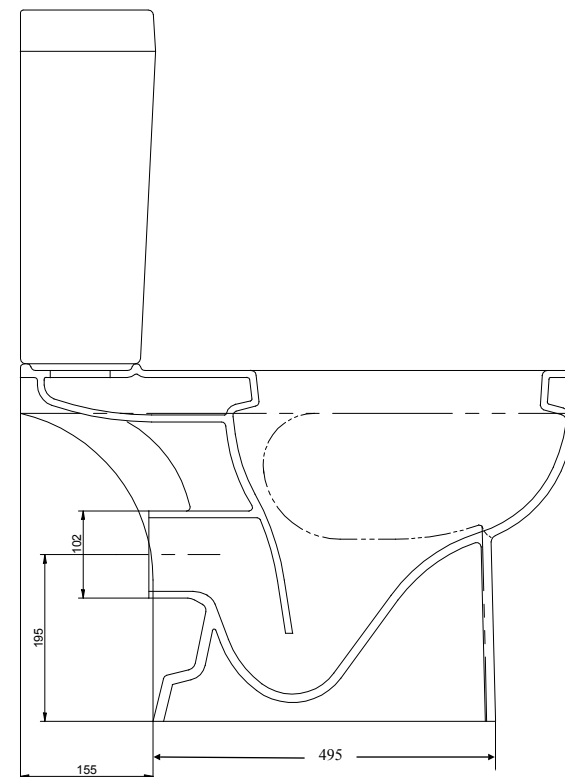

Quantum Square Close Coupled WC Pan

Bathroom Perfection

Please read instructions before starting

- Note: - Water feed and waste positions are for RECOMMENDATIONS only and will differ dependant on fittings used.