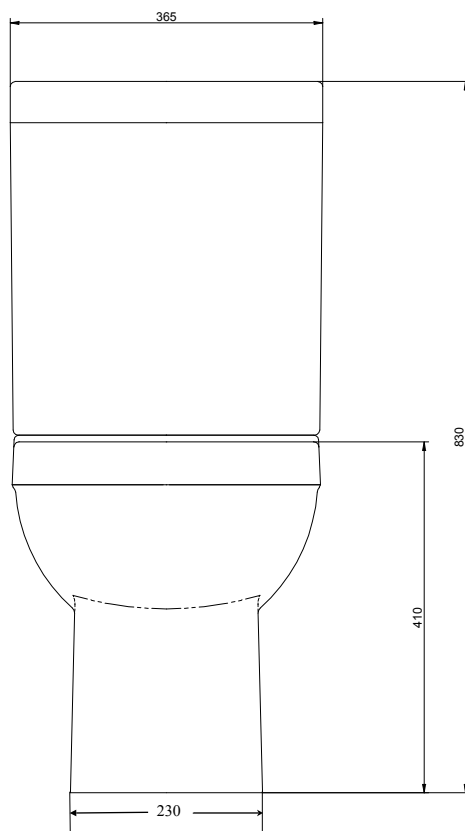

Quantum Square Close Coupled WC Pan

Bathroom Perfection

Please read instructions before starting

- Note: - Water feed and waste positions are for RECOMMENDATIONS only and will differ dependant on fittings used.