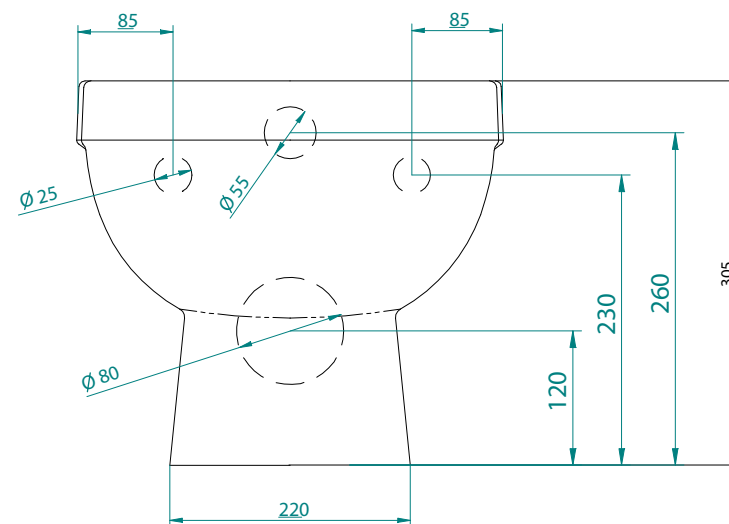

Quantum Square Wall Hung WC Pan

Bathroom Perfection

Please read instructions before starting

- Note: - Water feed and waste positions are for RECOMMENDATIONS only and will differ dependant on fittings used.