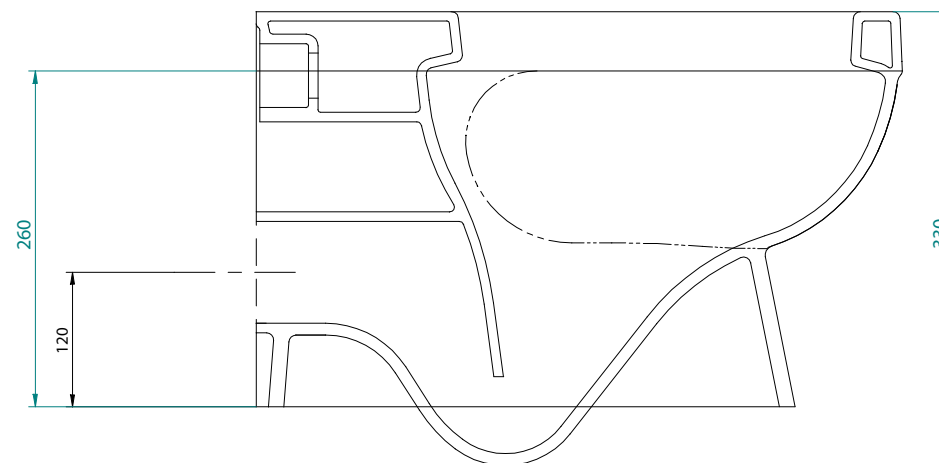

Quantum Square Wall Hung WC Pan

Bathroom Perfection

Please read instructions before starting

- Note: - Water feed and waste positions are for RECOMMENDATIONS only and will differ dependant on fittings used.