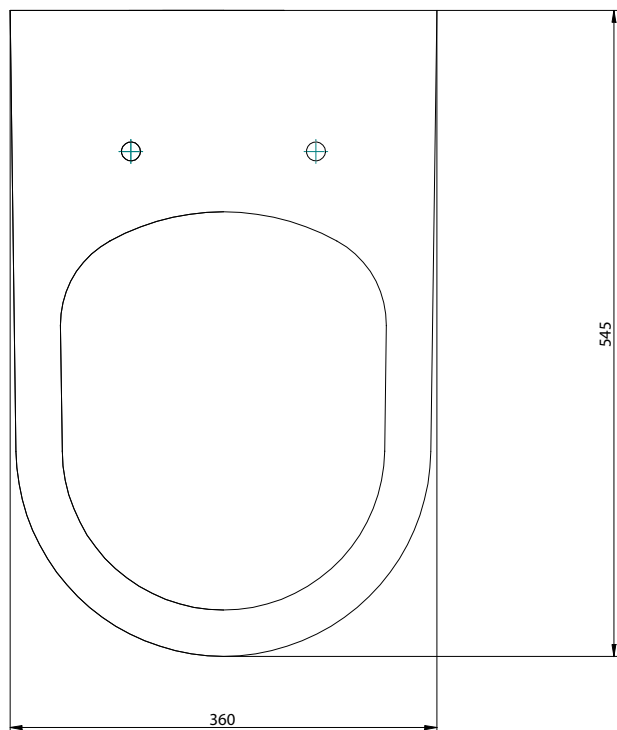

Quantum Square Wall Hung WC Pan

Bathroom Perfection

Please read instructions before starting

- Note: - Water feed and waste positions are for RECOMMENDATIONS only and will differ dependant on fittings used.