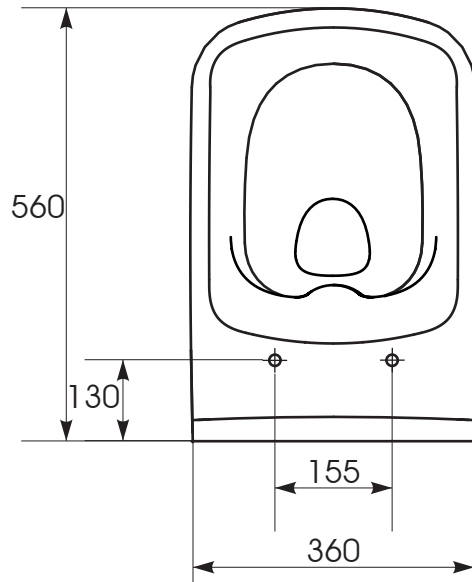

# Rodin Wall Hung Pan

Bathroom Perfection

## Please read instructions before starting

- Note: - Water feed and waste positions are for RECOMMENDATIONS only and will differ dependant on fittings used.

© Utopia Furniture Limited  
No part of this publication may be reproduced or transmitted in any form or by any means electronic or mechanical, including photocopying, recordings or otherwise stored in any retrieval of any nature without written permission of the copyright owner.