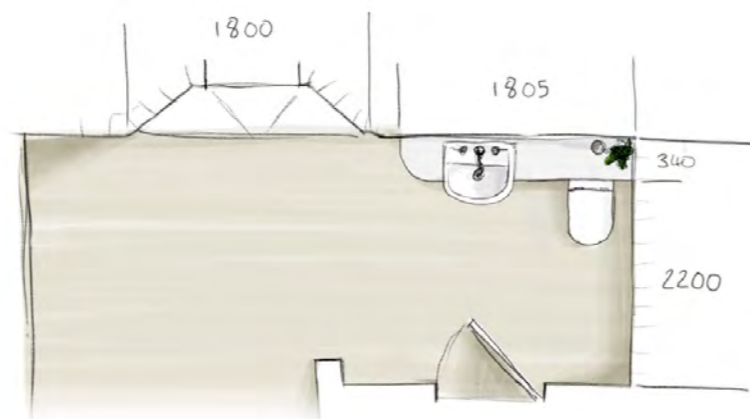

Cotswold Curves

Inspired design and expert craftsmanship combine in each Roseberry curved cabinet. The gently curved door has solid timber panels expertly engineered to follow a perfect radius, all balanced by a Solid Surface worktop above and curved plinth below.

Planning this room