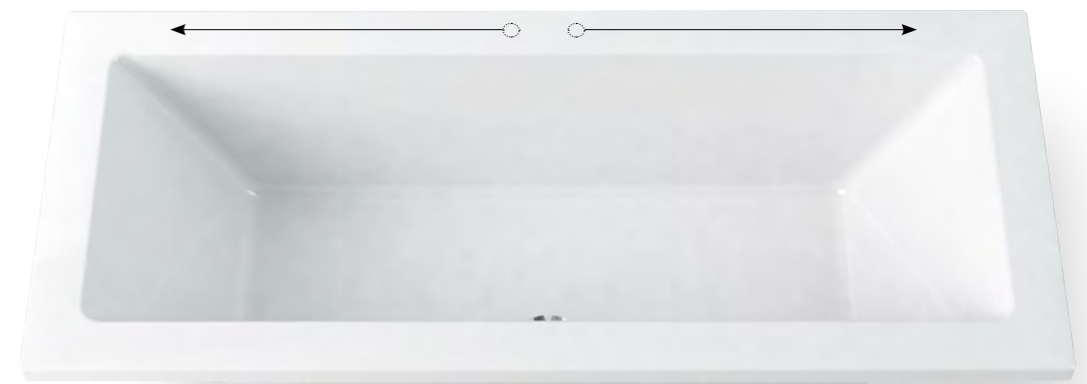

Dualelle bath

for use with bath panels and optional shower screens

Dualelle baths are available in two sizes and feature a striking square profile. They are double ended for practical use, comfort and planning flexibility. Complementary single or double panel infold bath screens are available in the range.

w: 1700mm d: 700mm h: 520-640mm   w: 1700mm d: 750mm h: 520-640mm