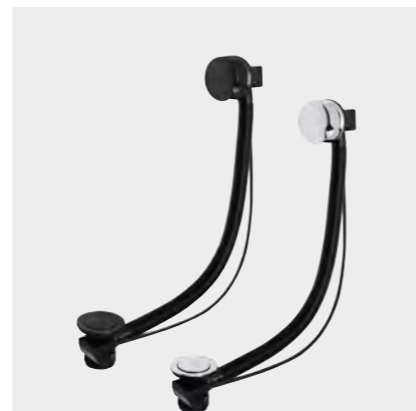

## Bath wastes

Bath wastes are available to co-ordinate with all of our Chrome and Matt Black brassware ranges.