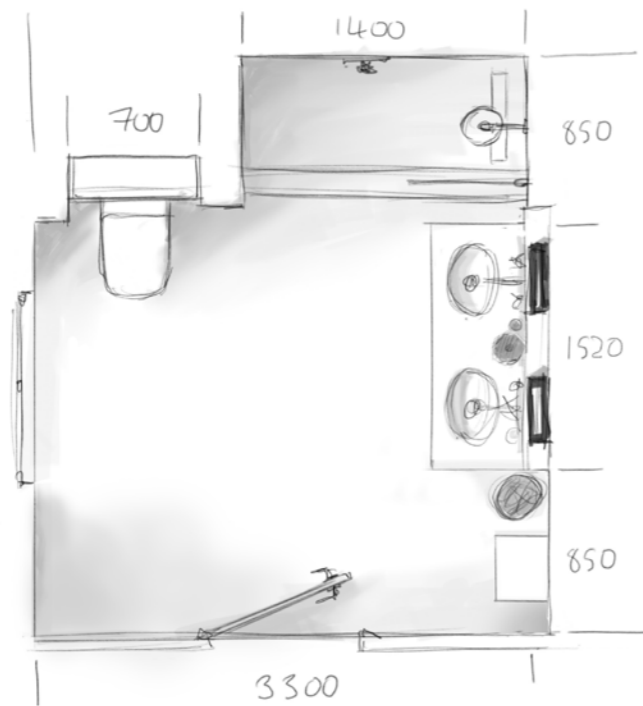

Planning this space