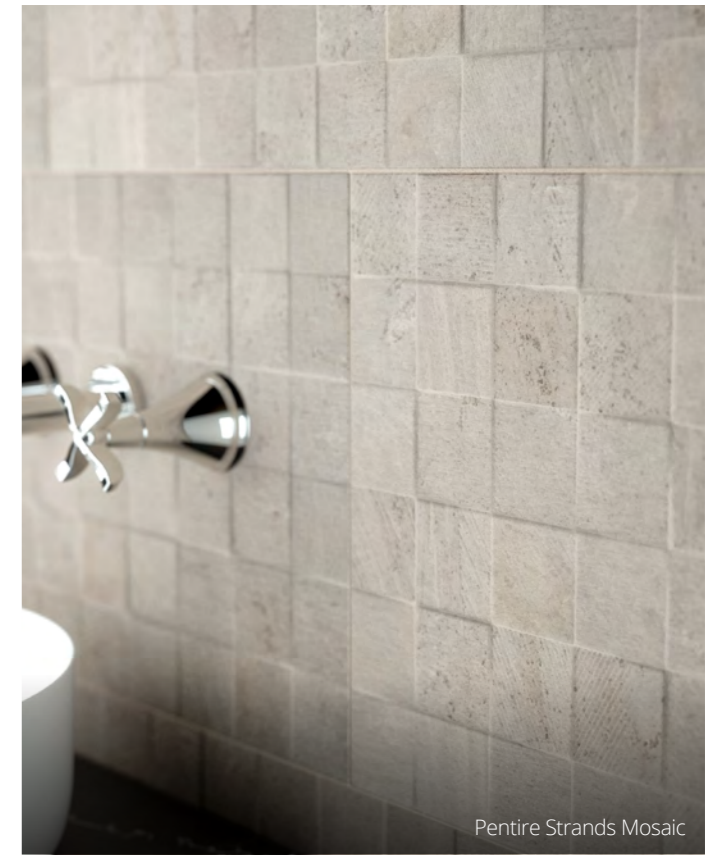

Constantine Sands Mosaic

Pentire Strands Mosaic