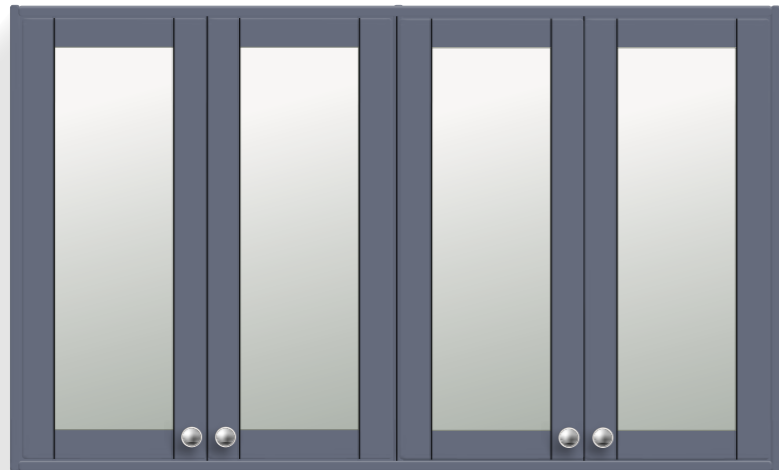

Roseberry Mirror cabinets

Combining large mirrors with excellent concealed storage space and under unit natural white LED mood lighting (colour temperature 4200 kelvins).

Mirrors

Essential in any bathroom, they also create an illusion of space.

Can be hung either portrait or landscape

Can be hung either portrait or landscape

* 500mm Luma and 530mm Luma horizon mirrors do not have the demister feature