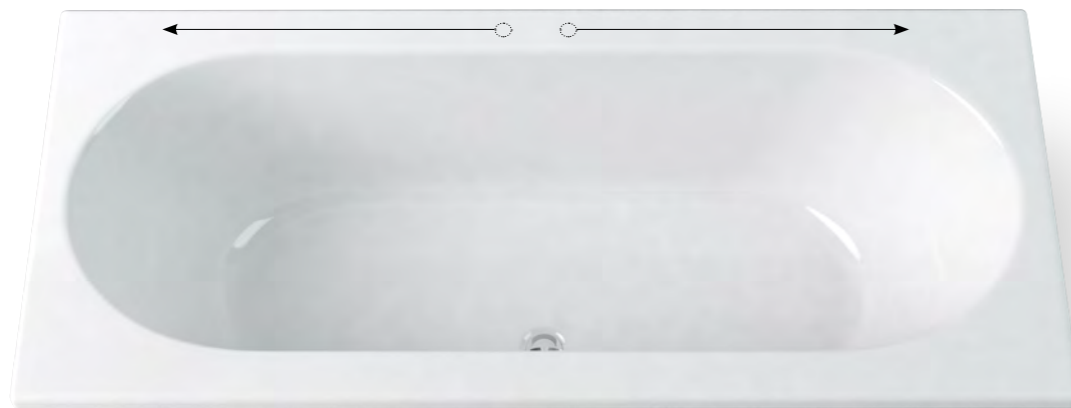

Roundelle bath

for use with bath panels and optional shower screens

Roundelle baths are available in two sizes. This double ended bath features soft internal curves for luxurious bathing and distinctive style. Complementary single or double panel infold bath screens are available in the range.

w: 1700mm d: 700mm h: 520-640mm

w: 1800mm d: 800mm h: 520-640mm