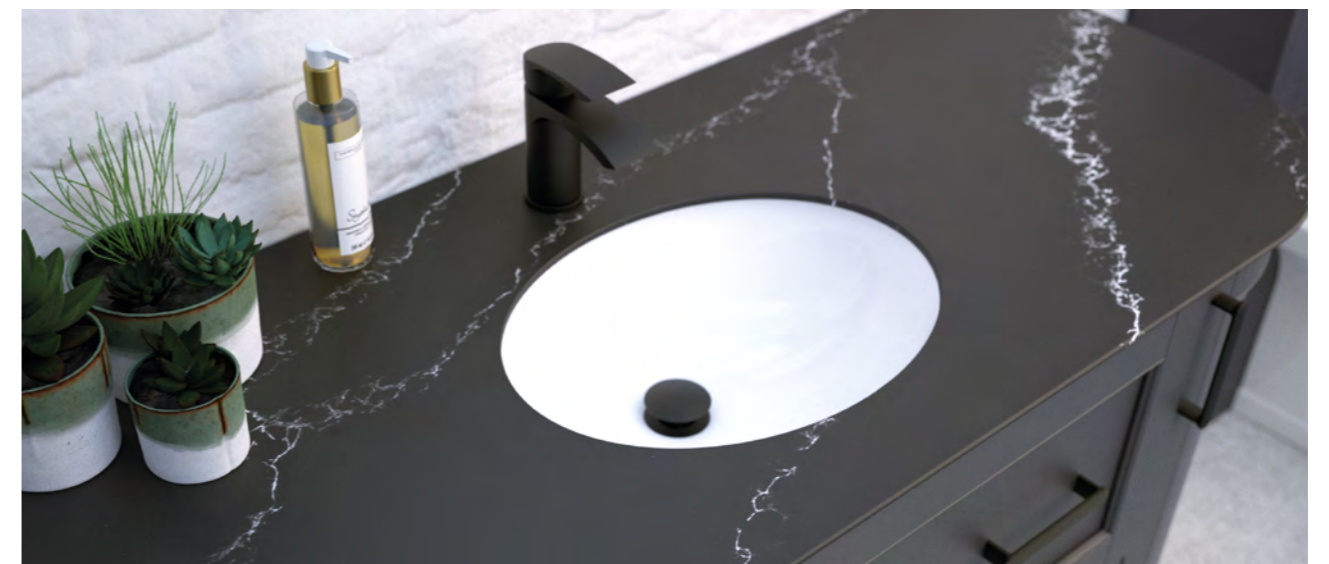

20mm Solid Surface worktop in Imperial White

20mm Solid Surface worktop in Polaris Crema

20mm Solid Surface worktop in Metropolitan Grey

20mm Solid Surface worktop in Polaris White

20mm Solid Surface worktop in Palladian Grey