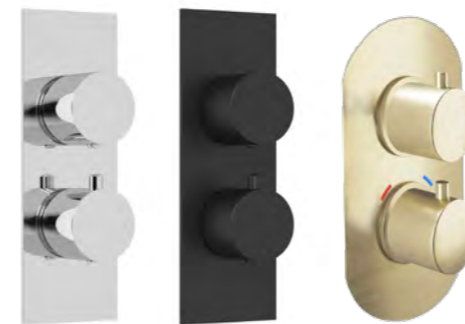

Round concealed shower valve

1 or 2 outlet. Available in Chrome, Matt Black or Brushed Brass. *Brushed Brass version is only available as dual outlet.

Recommended minimum operating pressure: 0.2 bar

0.2 bar: 7.9 l/m 0.5 bar: 12.6 l/m 1.0 bar: 20.0 l/m 3.0 bar: 36.0 l/m