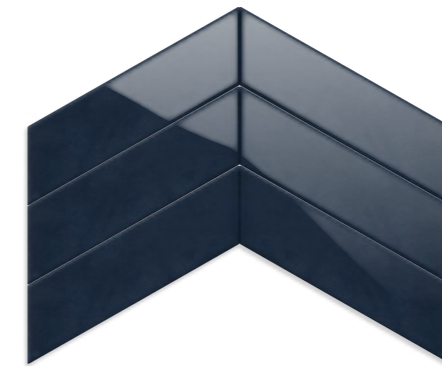

# Harlyn wall tiles

Chevron format left and right hand ceramic tiles

Harlyn Matt White  
Left and right handed  
6 tiles shown  
19.5 x 5.5cm

Harlyn Matt Black  
Left and right handed  
6 tiles shown  
19.5 x 5.5cm