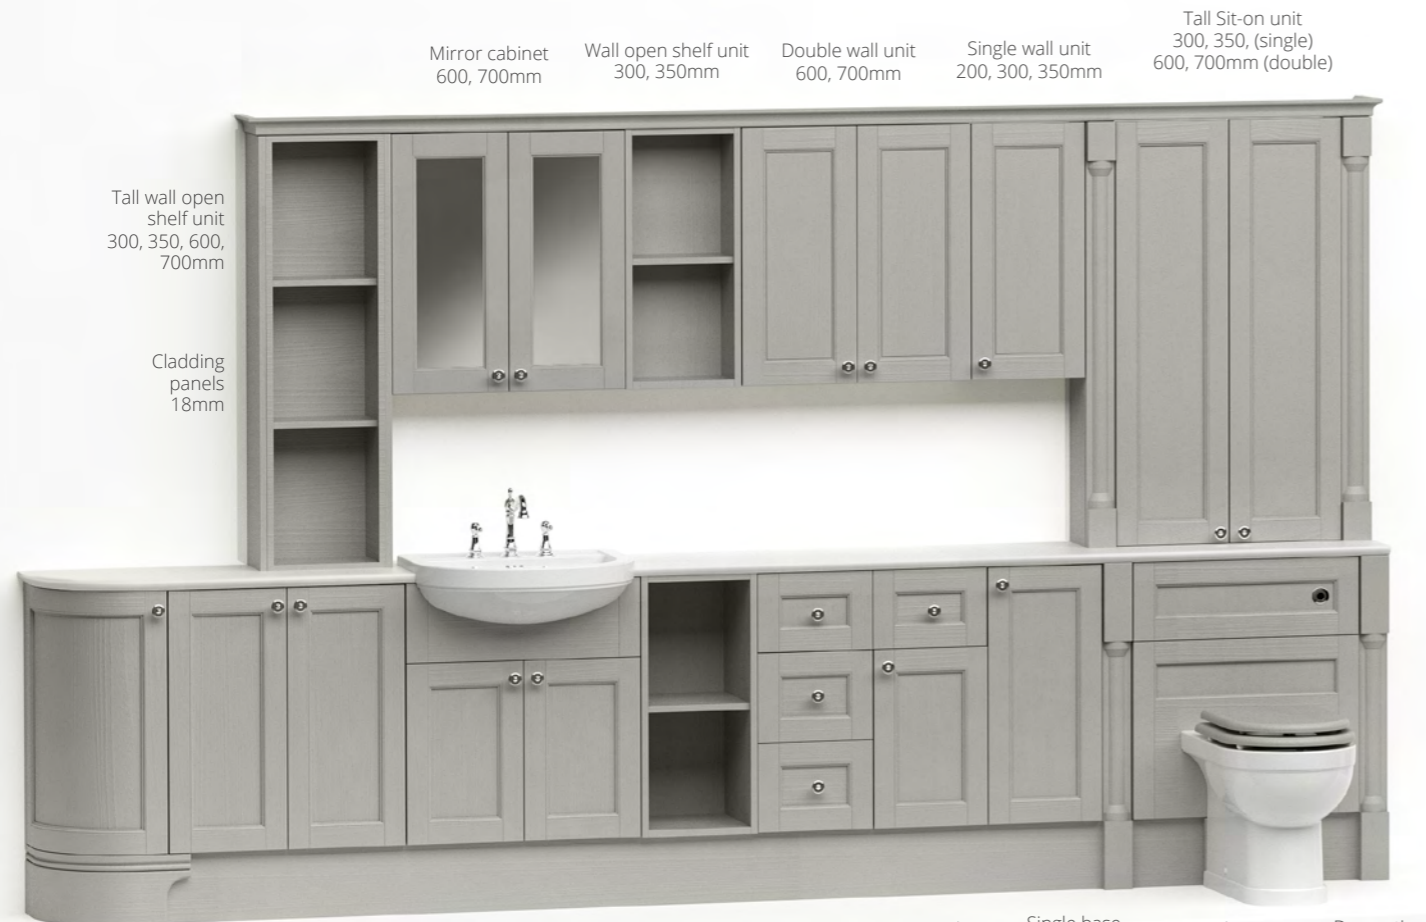

# Roseberry Fitted Range Overview

Mirror cabinet 600, 700mm  
 Wall open shelf unit 300, 350mm  
 Double wall unit 600, 700mm  
 Single wall unit 200, 300, 350mm  
 Tall Sit-on unit 300, 350, (single) 600, 700mm (double)