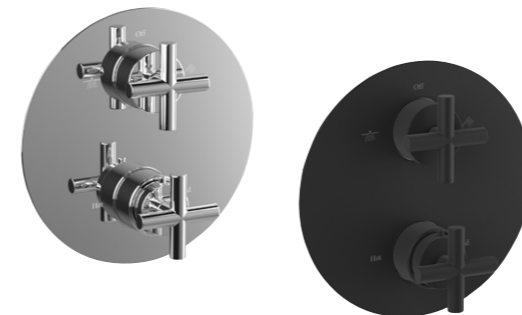

Stapleford dual outlet concealed thermostatic shower valve

Available in Chrome or Matt Black. Waste not included.

Recommended minimum operating pressure: 0.5 bar

0.2 bar: 4.3 l/m 0.5 bar: 7.0 l/m 1.0 bar: 11.5 l/m 2.0 bar: 17.0 l/m