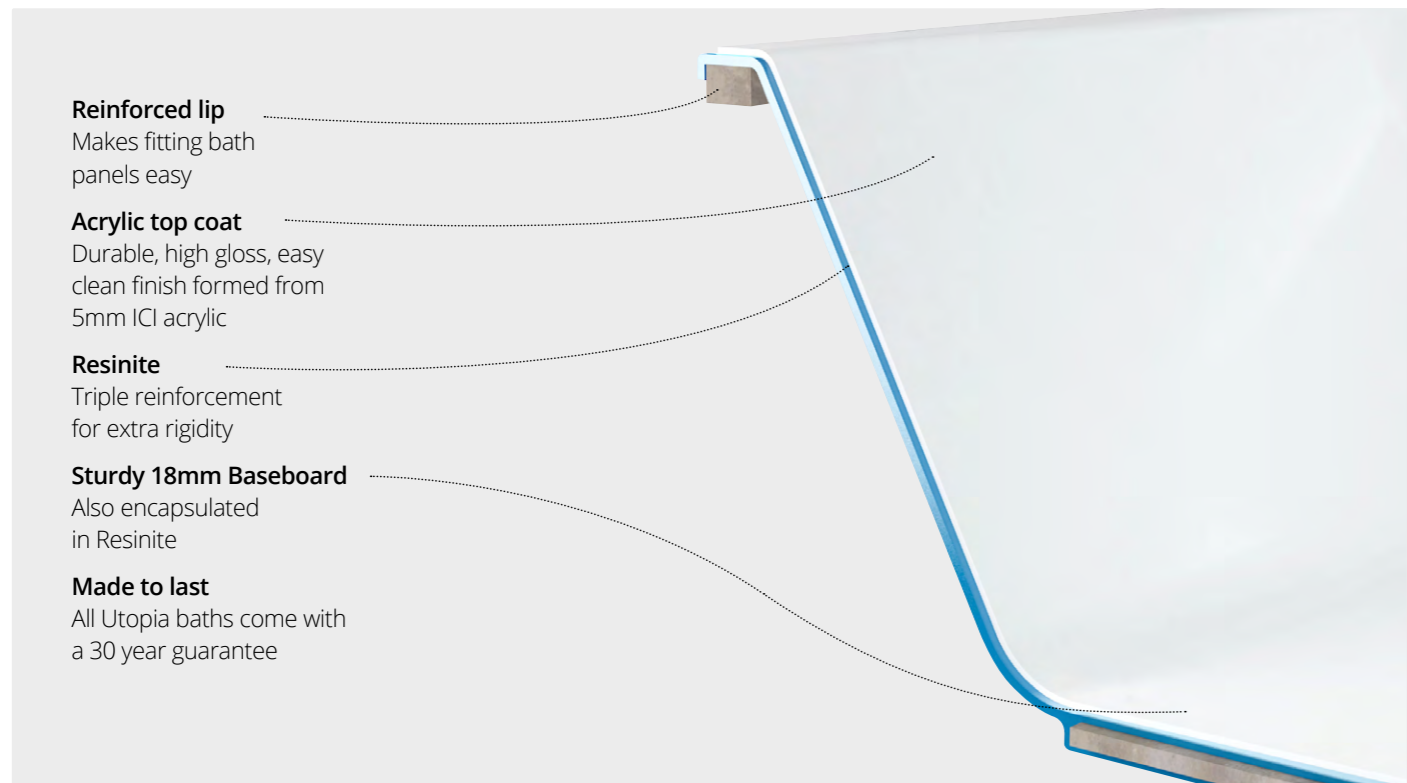

Effortless to Clean – Dense, non-porous surfaces leave minimal residue; a quick wipe with warm soapy water keeps your MetaLux basin looking like new within seconds.

MetaLux Brushed Stainless Steel

MetaLux Brushed Gunmetal Black

MetaLux Brushed Brass

Baths

A statement bath is the ultimate symbol of luxury. Whether you want an elegant freestanding bath with matching finish, a built in style with co-ordinating bath panels or a practical shower bath for the whole family, you'll find plenty of choice here.

Resinite BATH TECHNOLOGY

Utopia baths feature a Resinite coating for increased surface durability and a long life

All Utopia baths feature Resinite Bath Technology which provides triple layer reinforcement and a 5mm ICI acrylic top coat giving extra strength, rigidity and longevity.