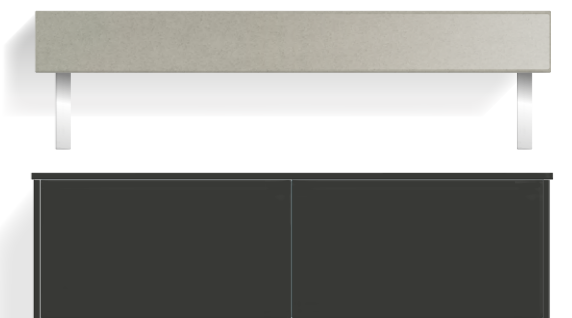

Geo Solid Surface worktop
800, 1200, 1600mm

HeyU storage unit
800, 1200, 1600mm