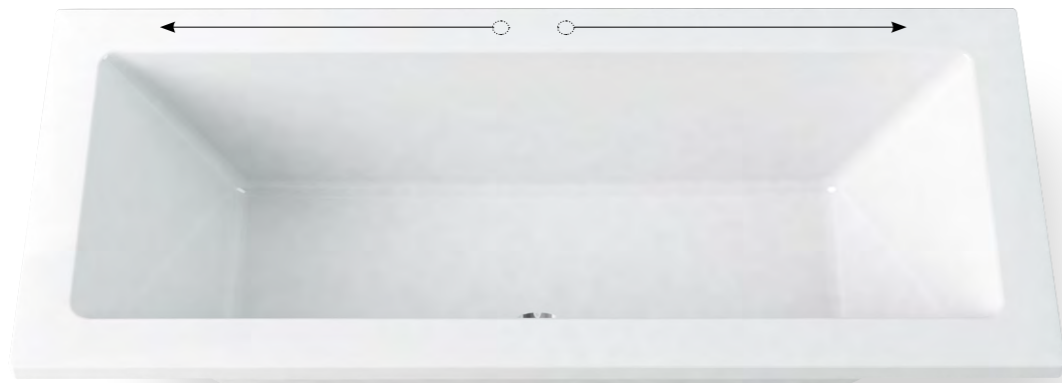

We recommend brassware to be fitted in the positions indicated above with waste and overflow away from the wall and brassware against the wall. Refer to brassware fitting instructions for further details.