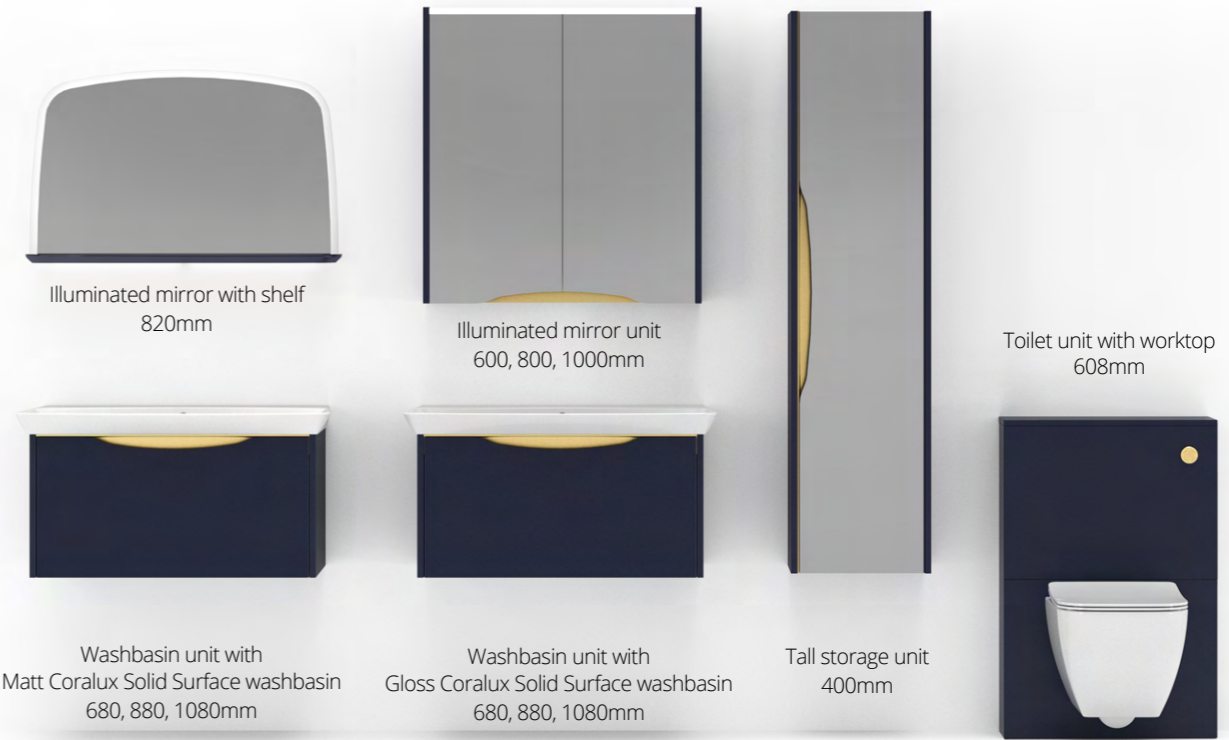

Highlights

- Choose from 18 finish and handle combinations
- Available with a Coralux Solid Surface washbasin in either a matt or gloss finish
- Washbasin unit features internal automatic illumination, internal drawer dividers and under unit LED mood lighting
- Lustre features toughened glass soft close drawer fronts
- Tall storage unit option features internal automatic illumination, full height soft close mirrored door and under unit LED mood lighting
- Mirror unit features large double sided 125 degree panoramic soft close mirror doors, internal shaver / toothbrush socket, sensor operated LED illumination and glass shelves as well as under-unit LED mood lighting
- Metallic feature handle available in Brushed Brass, Chrome effect and Matt Black
- Designed and built in the UK by Utopia's team

Making Your Installation Easier

- Units delivered fully factory assembled
- Fully adjustable wall-hanging kit provided

Unit Overview

Choose from two Lustre basins - our striking Matt Coralux Solid Surface basin or our Gloss Coralux Solid Surface washbasin.