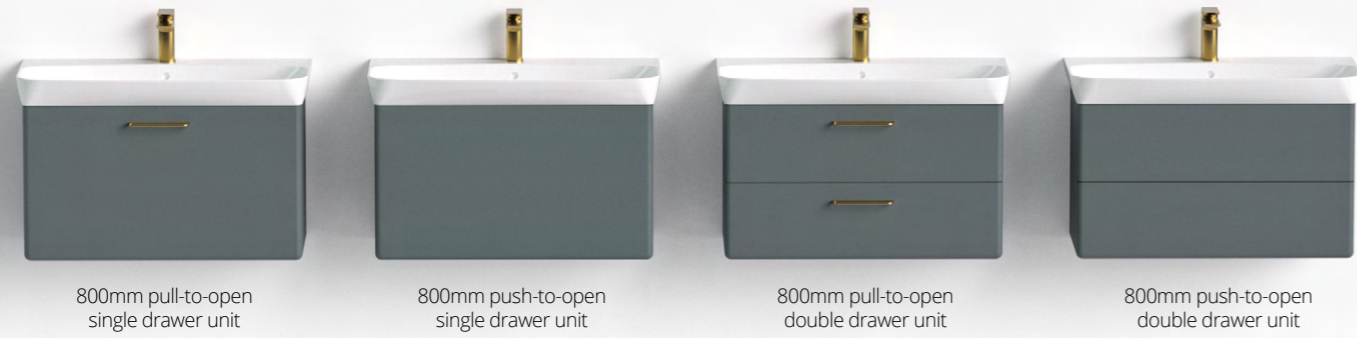

Chic Slabtop Unit Overview