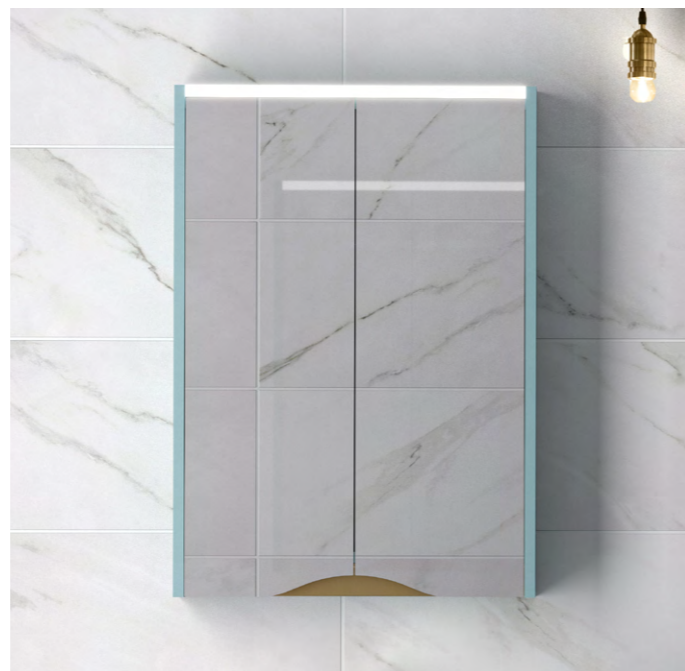

Highlights

- Choose from 18 finish and handle combinations
- Available with a Coralux Solid Surface washbasin in either a matt or gloss finish
- Washbasin unit features internal automatic illumination, internal drawer dividers and under unit LED mood lighting
- Lustre features toughened glass soft close drawer fronts
- Tall storage unit option features internal automatic illumination, full height soft close mirrored door and under unit LED mood lighting
- Mirror unit features large double sided 125 degree panoramic soft close mirror doors, internal shaver / toothbrush socket, sensor operated LED illumination and glass shelves as well as under-unit LED mood lighting
- Metallic feature handle available in Brushed Brass, Chrome effect and Matt Black
- Designed and built in the UK by Utopia's team