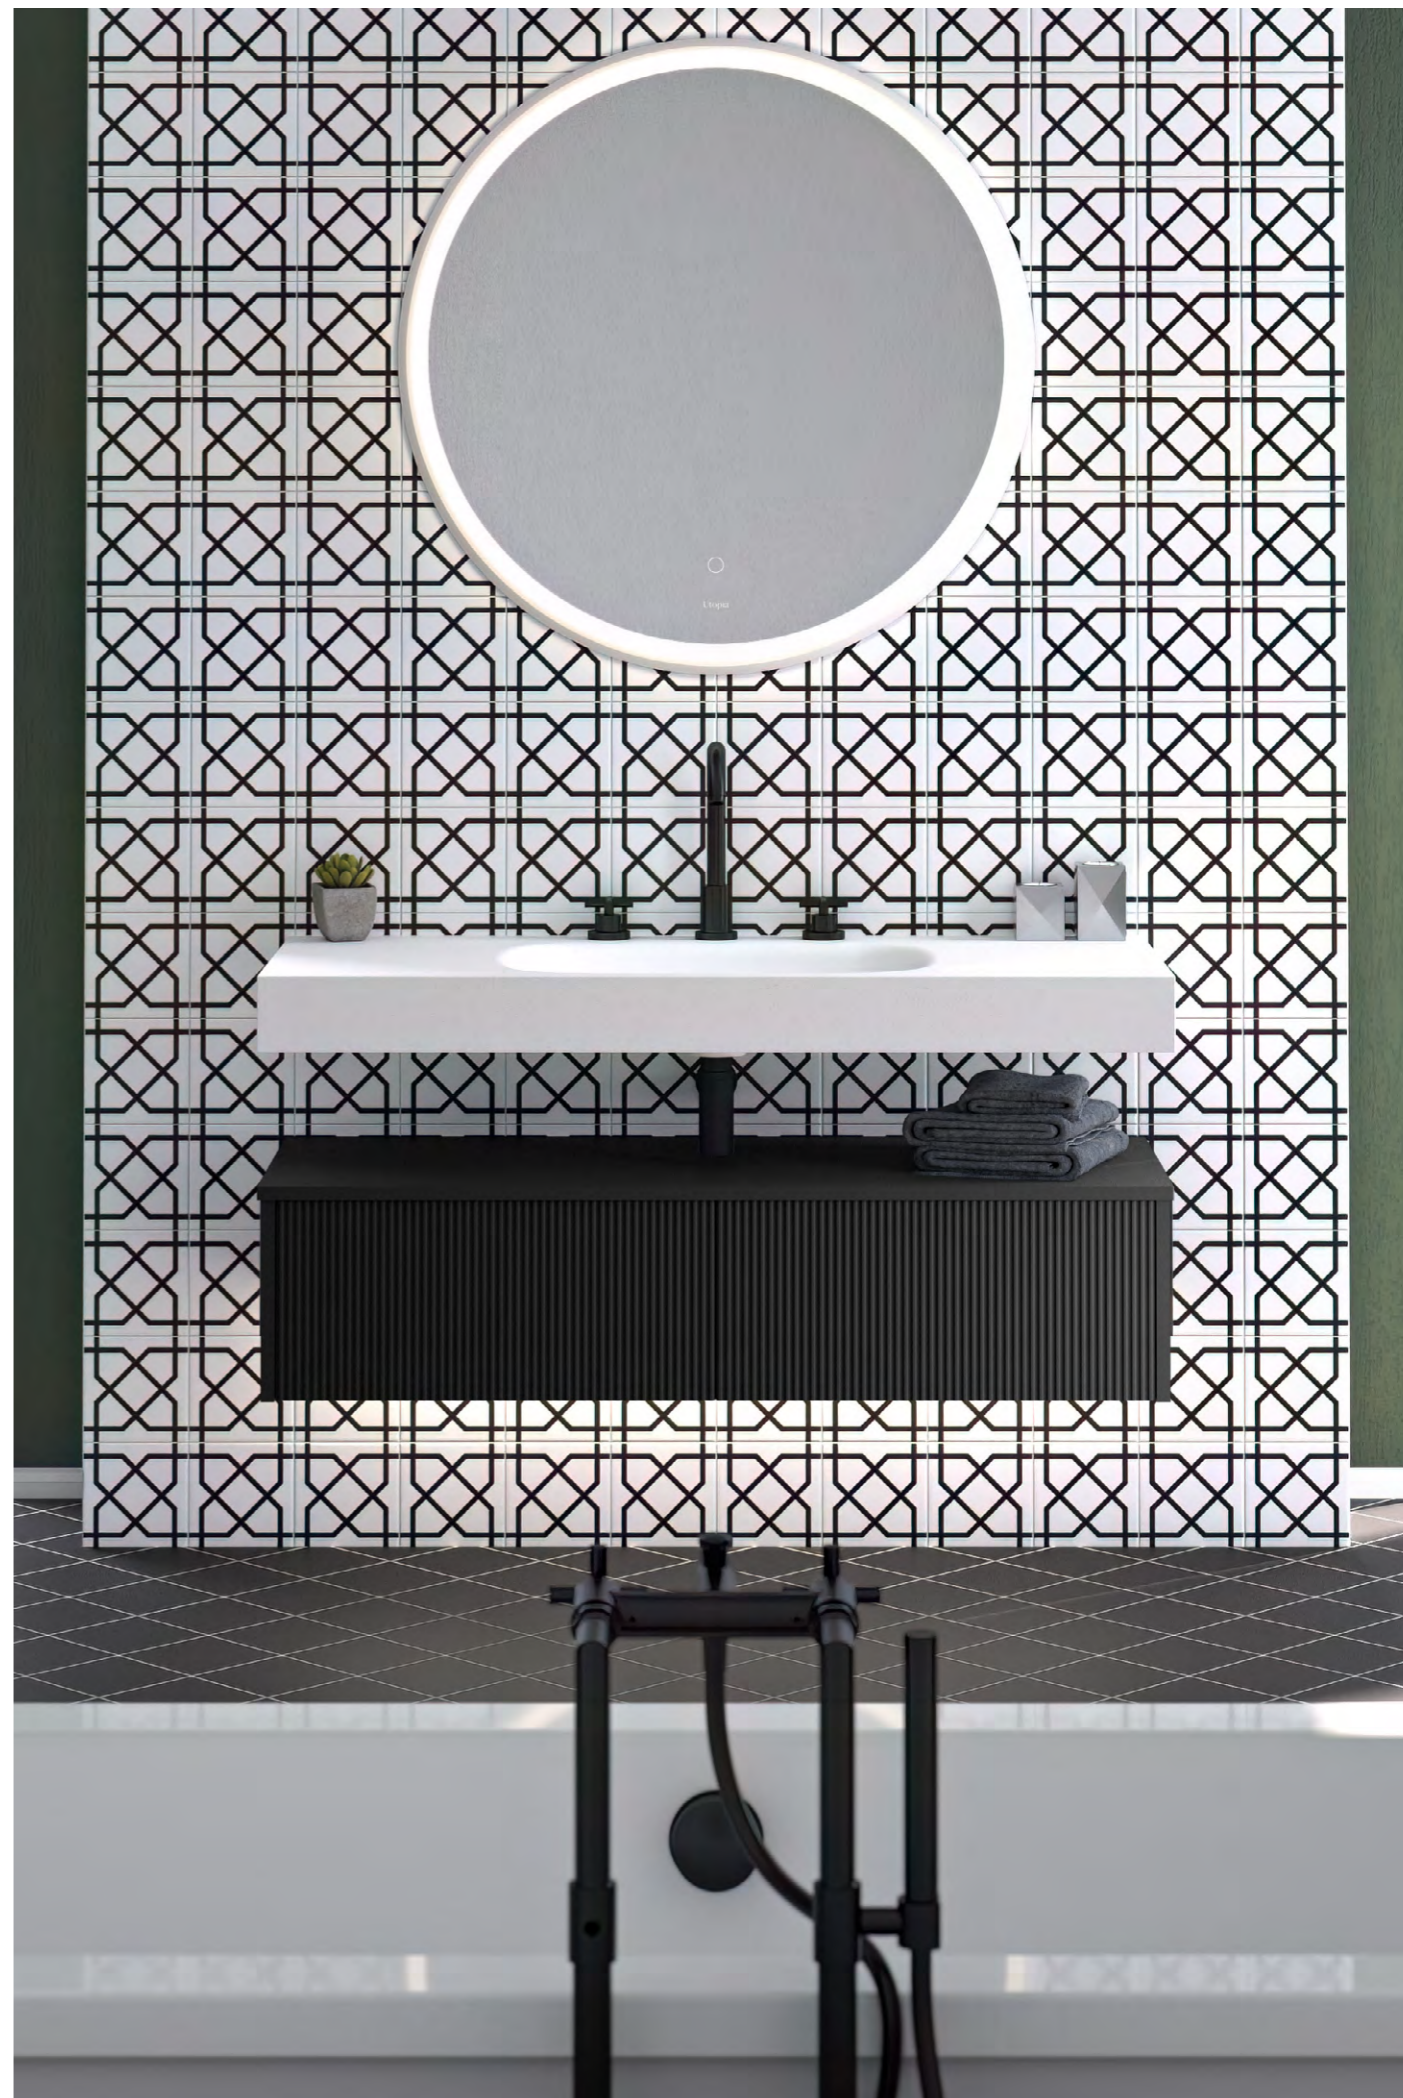

Geo Integra with Carbon Black Storage Unit

An ode to minimalism, this apartment in the city teams the linear precision of the Geo Integra basin with stunning geometric tiles. Wall-hung HeyU Storage Units offer plenty of storage to preserve the essential simplicity of the style.

Get the look

Door finish: **HeyU Linear Carbon Black**, **GEO Integra** basin, Brassware: **Stapleford Matt Black**, Wall tiles: **Gotham Broadway**, Floor tiles: **Gotham Black**