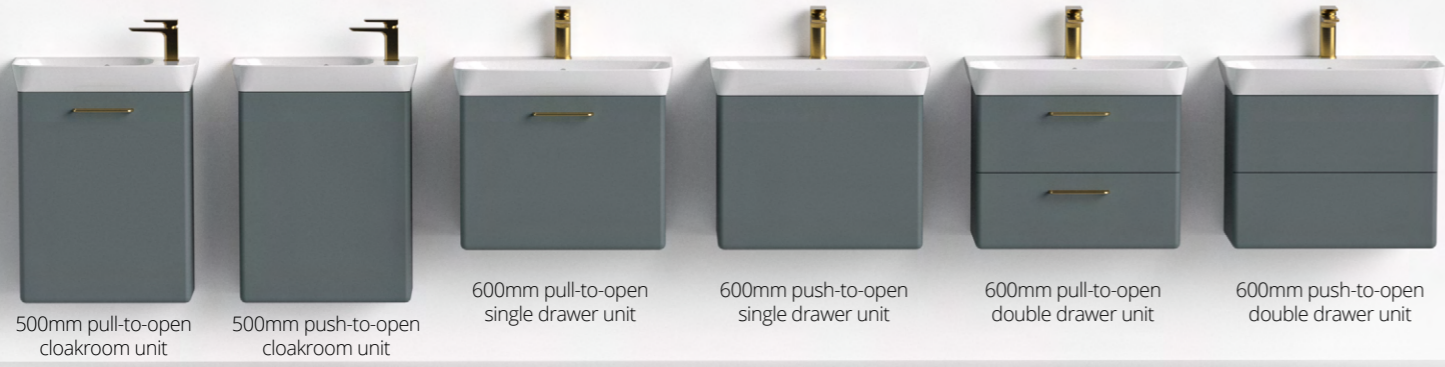

Chic Slabtop Unit Overview