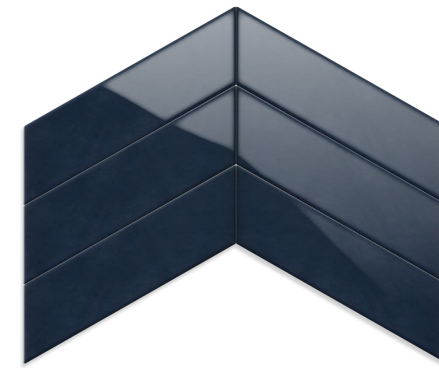

Harlyn Matt White
Left and right handed
6 tiles shown
19.5 x 5.5cm

Harlyn Matt Black
Left and right handed
6 tiles shown
19.5 x 5.5cm

Harlyn Navy Gloss
Left and right handed
6 tiles shown
19.5 x 5.5cm

Harlyn Grey Gloss
Left and right handed
6 tiles shown
19.5 x 5.5cm