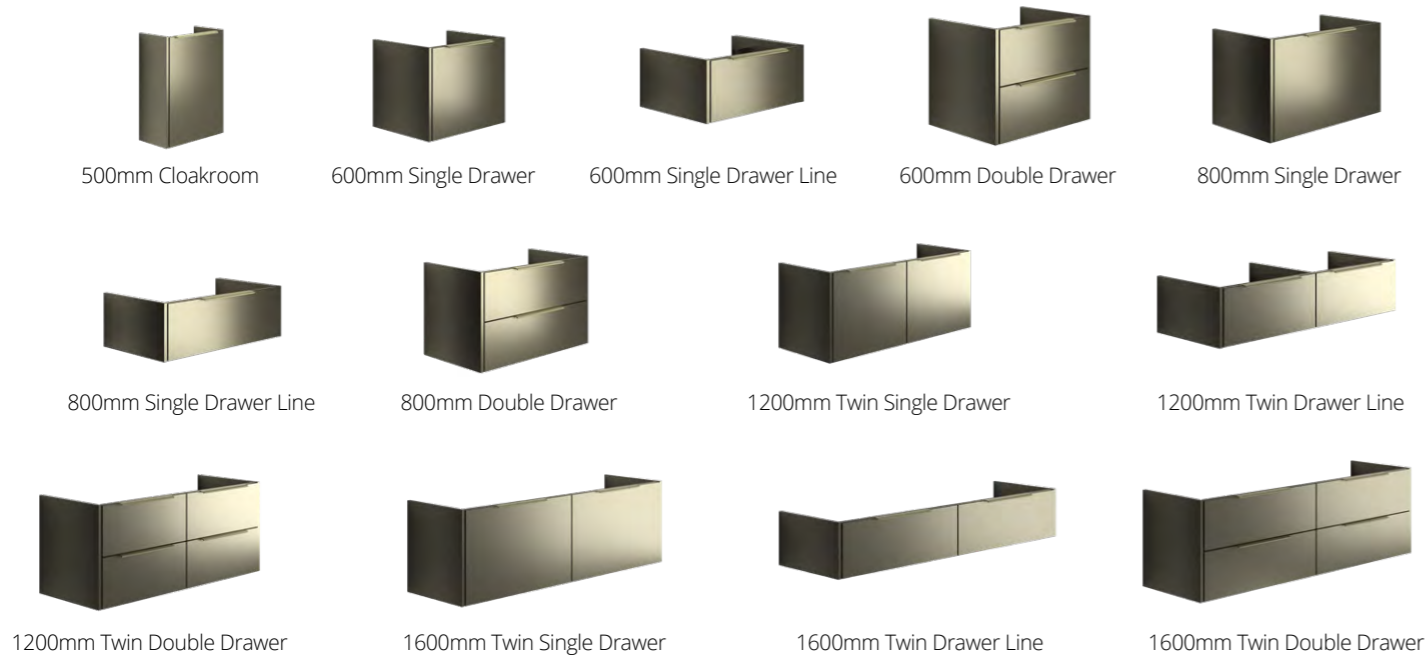

Basin Options

HeyU unit with a choice of ceramic or mineralcast slabtop basins.

HeyU unit with a choice of sit-on basins. You'll also need to order a worktop, choose from 12mm Compact Laminate, 20mm or 22mm Solid Surface.

HeyU Unit sizes

Depending on your space, choose from a 500mm single door cloakroom, 600mm wide or 800mm wide single drawer, double drawer or single drawer line unit. Alternatively, create a statement with HeyU twin 1200mm or 1600mm single or double drawer units or single or double drawer line units.