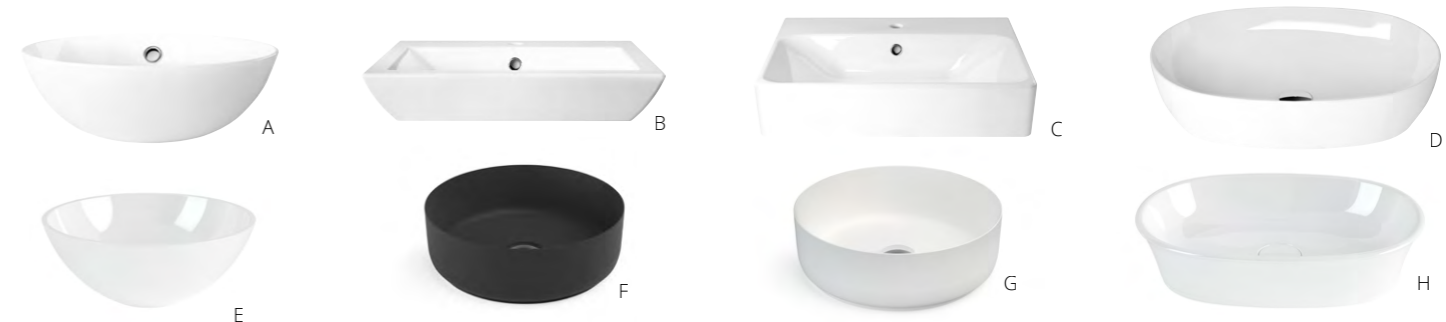

Geo Integra

- 100mm deep white hand crafted Coralux Solid Surface basins available in three widths, the widest featuring optional twin basins
- Push-to-open or pull-to-open options on the co-ordinating HeyU Storage Unit
- Soft close drawer box
- Available in a variety of finishes

Unit overview

Geo Integra
800, 1200, 1600mm

HeyU storage unit
800, 1200, 1600mm

Geo Solid Surface worktop
800, 1200, 1600mm

HeyU storage unit
800, 1200, 1600mm

Sit-on basin options

- A. Miro sit-on basin
- B. Quantum Square Elegant sit-on basin
- C. Quantum Square Ceramic slabtop
- D. Opula sit-on basin

- E. Stratton Mineralcast sit-on basin
- F. Quinn Twilight matt finish sit-on basin
- G. Quinn Chalk matt finish sit-on basin
- H. Hepworth Mineralcast sit-on basin

Geo Integra

- 100mm deep white hand crafted Solid Surface basins available in three widths, the widest featuring optional twin basins
- Push-to-open or pull-to-open options on the co-ordinating HeyU Storage Unit
- Soft close drawer box
- Available in a variety of finishes