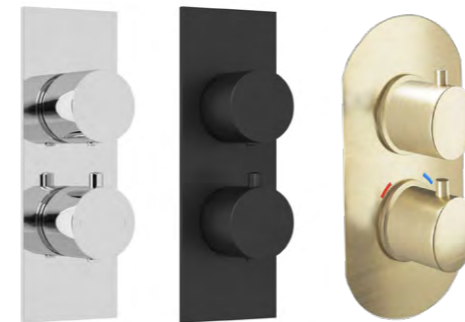

Round concealed shower valve

1 or 2 outlet. Available in Chrome, Matt Black or Brushed Brass. *Brushed Brass version is only available as dual outlet.

Recommended minimum operating pressure: 0.2 bar

0.2 bar: 7.9 l/m 0.5 bar: 12.6 l/m 1.0 bar: 20.0 l/m 3.0 bar: 36.0 l/m