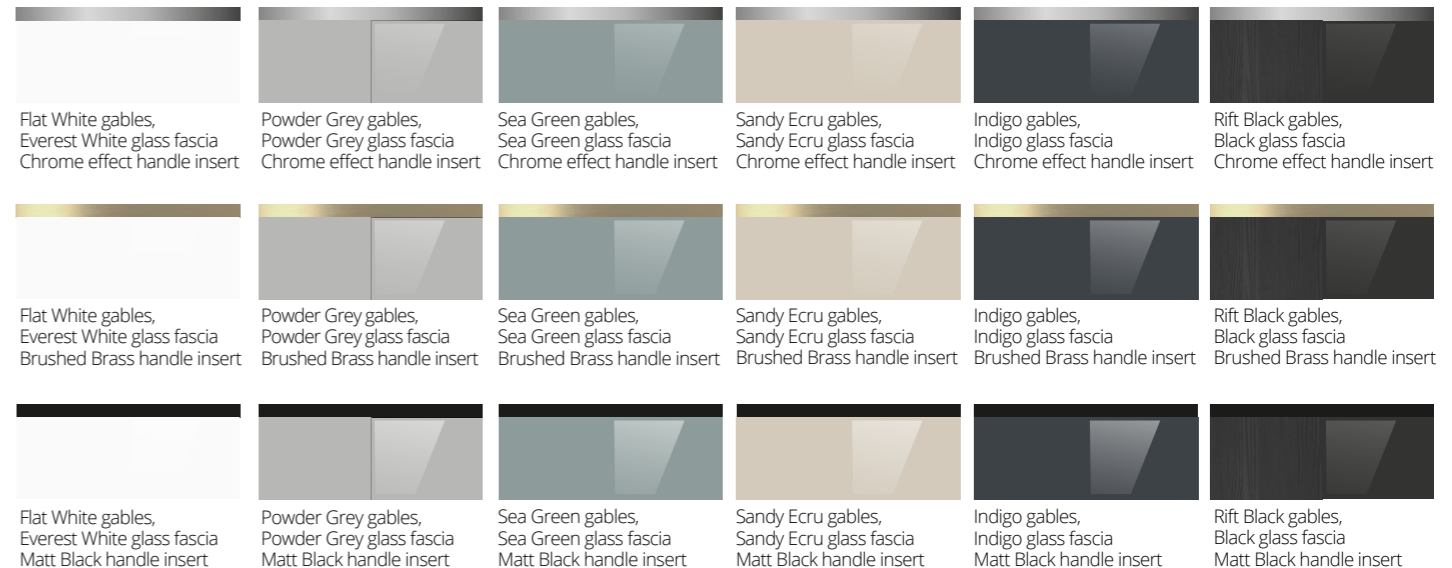

Making Your Installation Easier

- Units delivered fully factory assembled
- Fully adjustable wall-hanging kit provided

Unit Overview

Choose from two Lustre basins - our striking Matt Coralux Solid Surface basin or our Gloss Coralux Solid Surface washbasin.

Washbasin Options

Matt Coralux Solid Surface washbasin

Gloss Coralux Solid Surface washbasin

Finish Combinations

Lustre is available in eighteen specially selected finish combinations.

L U S T R E

Flat White and Everest White