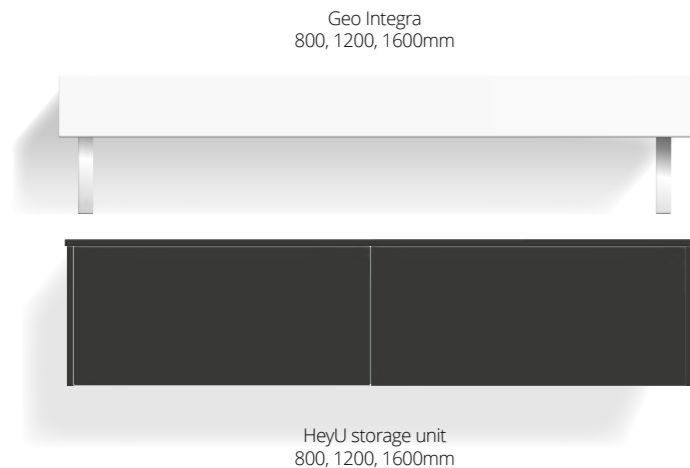

Unit Overview

Step 1. Choose between Geo Integra or Geo Worktop

Geo Integra

A hand-crafted Solid Surface washbasin. Always supplied as a plain white finish.

Geo Worktop

Choose a sit-on basin from page 116, and a worktop finish from below.

For Geo Worktop, choose a finish

How to order your co-ordinating HeyU storage unit

Step 2. Choose your door finish

Gloss

Metallic Iridescent

Super Matt Soft Touch

These innovative finishes are at the very forefront of material technology and offer a truly luxurious soft touch feel and a sense of quality. They feature a higher light absorption threshold giving that super matt finish while the micro-structure technology helps to reduce the impact of grease marks like fingerprints.

Patterned And Textured

Matt

Step 3. Choose your Design Style