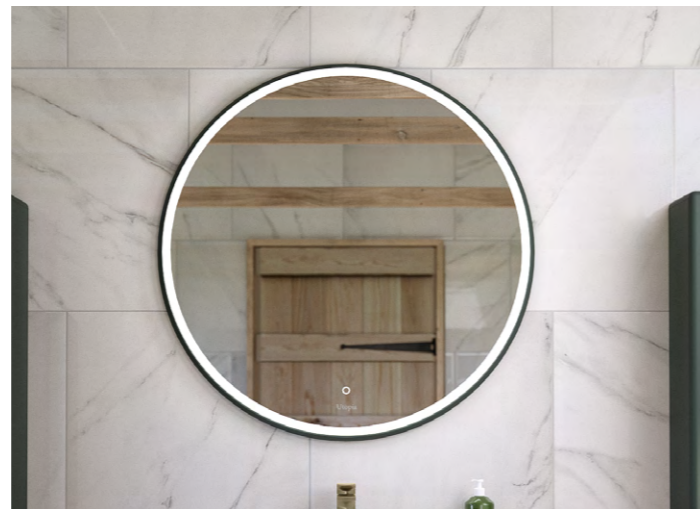

Illuminated mirror

500 / 600 / 800 x 660mm

Solo mirror

500 / 600 / 1200 x 660mm

Deluxe mirror panels

1200 x 450mm
1600 x 500mm

Mounted on brushed aluminium backboard

Frameless mirror

400 / 500 / 600 / 700 / 800 x 850mm

Frameless mirror

400 / 500 / 600 / 700 / 800 x 660mm

Deluxe Eclipse Mirror

730mm Luma Horizon Mirror

800mm GlowLux mirror

530mm GlowLux Horizon mirror with a Dorchester Oak backboard

Shaped mirrors

Gently curved and shaped mirrors introduce a softer note to the bathroom, balancing the crisp lines of the furniture or reflecting the shape of curved cabinets.

Luma mirror

500mm diameter*
700mm diameter
900mm diameter