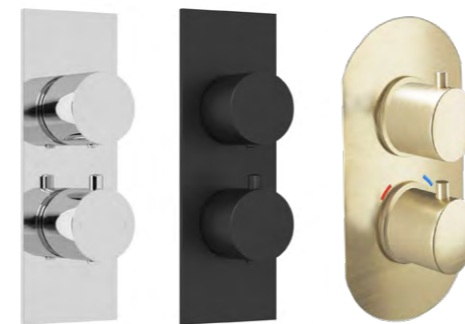

Round concealed shower valve

1 or 2 outlet. Available in Chrome, Matt Black or Brushed Brass. *Brushed Brass version is only available as dual outlet.

Recommended minimum operating pressure: 0.2 bar

0.2 bar: 7.9 l/m 0.5 bar: 12.6 l/m 1.0 bar: 20.0 l/m 3.0 bar: 36.0 l/m