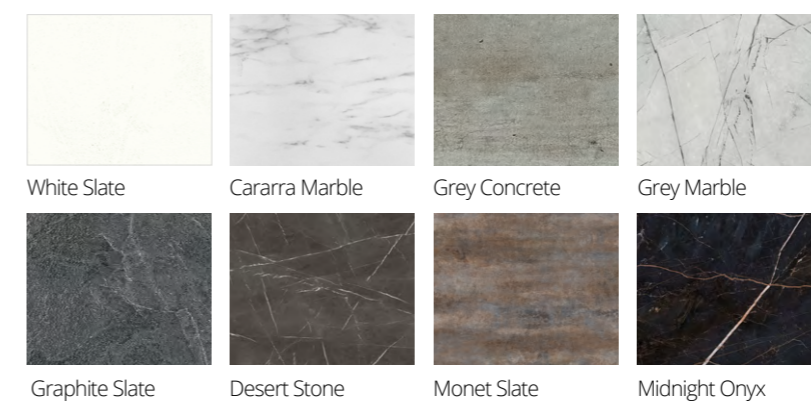

^ Please note that the White Gloss carcass finish is in a different price group. See our latest price and specification guide for more info.

Worktop Finishes

22mm Solid Surface in Chalkboard

20mm Marble Effect Solid Surface in Polaris White

22mm Laminate in Dorchester Oak

12mm Compact Laminate in Grey Marble

Original Fitted Worktop Finishes

22mm Solid Surface Finishes*

20mm Marble Effect Solid Surface Finishes*

22mm Laminate Finishes

12mm Compact Laminate Finishes

*Solid Surface worktops are designed to replicate natural surfaces and as a result may feature colour and tonal variations throughout. Marble effect Solid Surface worktop finishes do feature a pattern variation to mimic the pattern of natural stone and therefore will not be uniform in colour, tone or pattern.