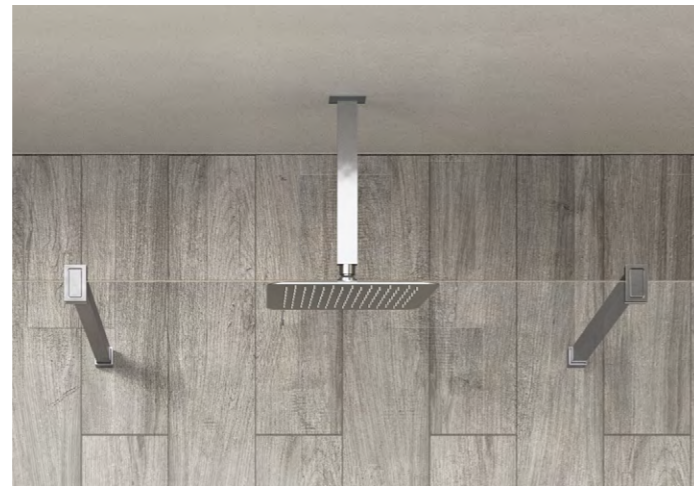

0.2 bar: 4.3 l/m 0.5 bar: 7.0 l/m 1.0 bar: 11.5 l/m 2.0 bar: 17.0 l/m

Overhead showerheads

Choose from traditional or contemporary styles and a choice of finish.

Square ceiling showerhead

200mm square shower head.