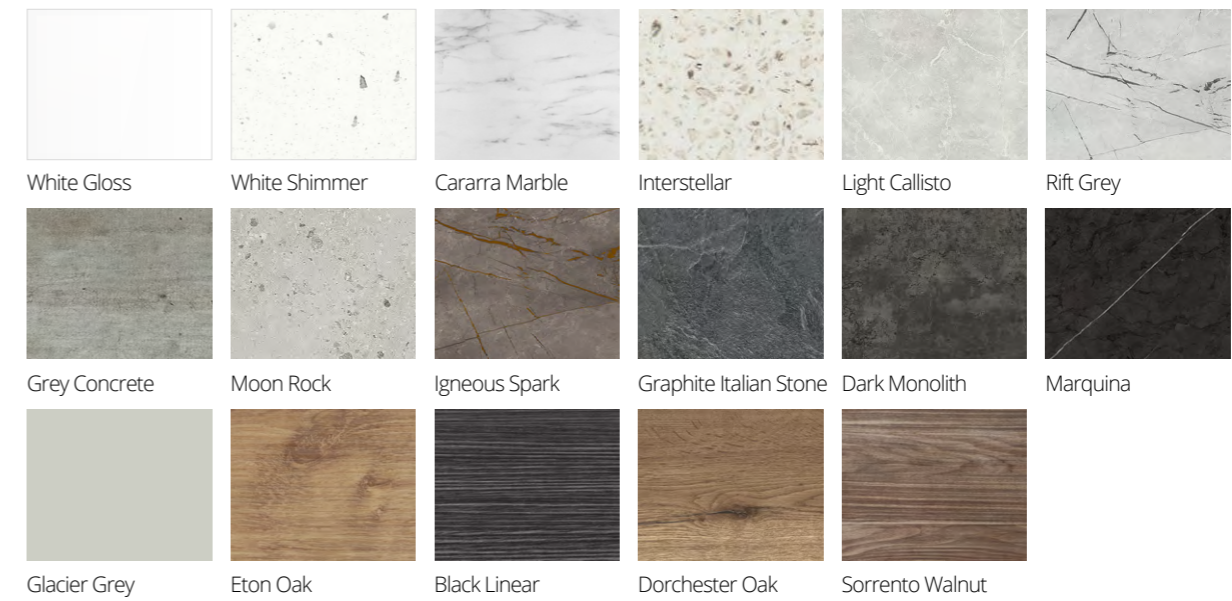

22mm Laminate Finishes