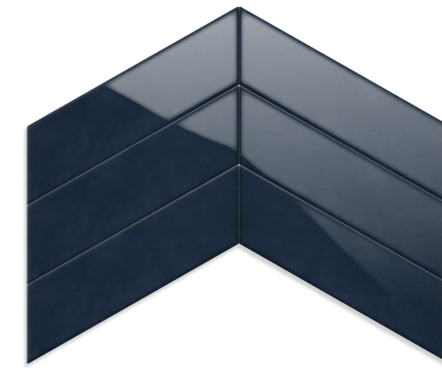

Harlyn Navy Gloss
Left and right handed
6 tiles shown
19.5 x 5.5cm