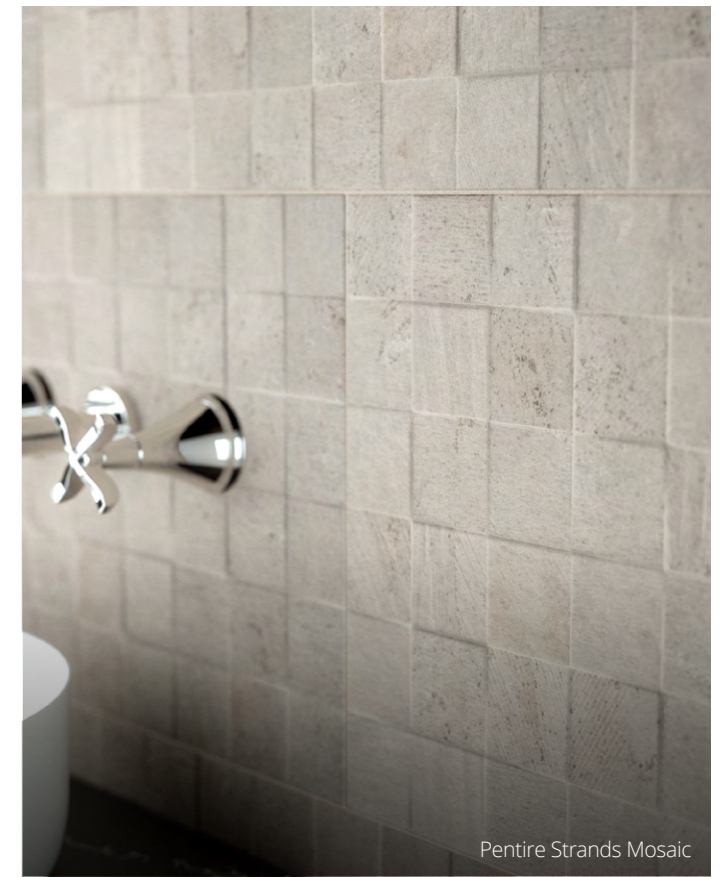

Essence Plaid Ivory
90 x 30cm

Essence Ivory
90 x 30cm

Vento Marble wall tile
59.2 x 33.3cm

Vento Marble floor tile
59.6 x 59.6cm

Cubist Barras Calico

Constantine Sands Mosaic

Pentire Strands Mosaic

Barras Calico wall tiles