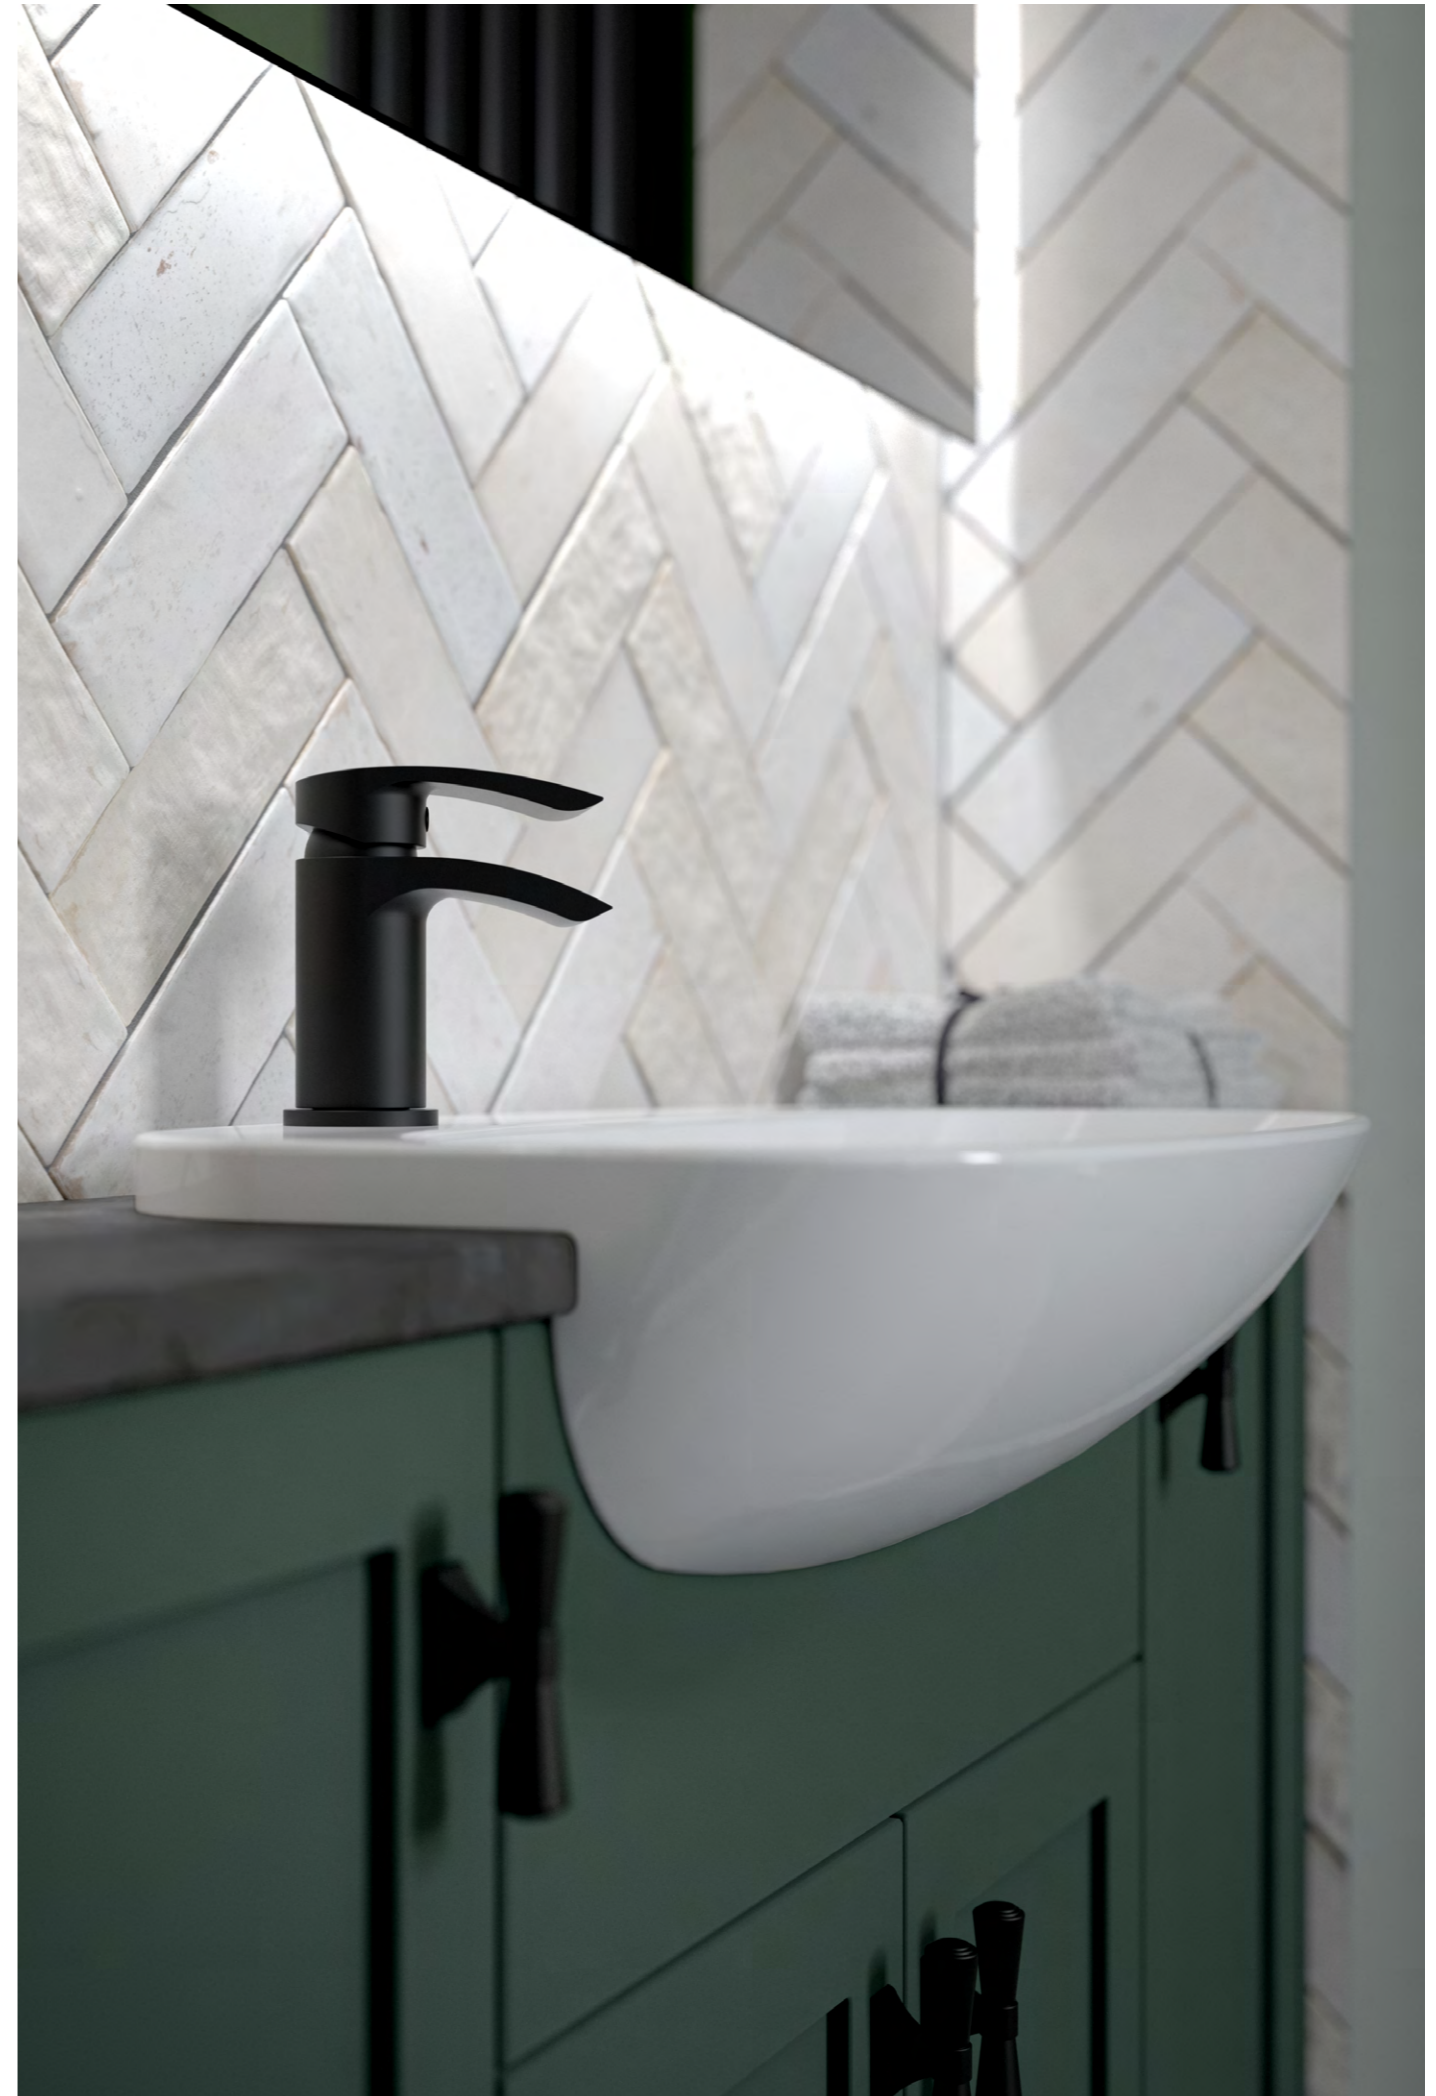

Clara in Bay Green

We all know that natural greens are a soothing colour option, so what better choice for your downstairs cloakroom? Using reduced depth furniture in this lush shade of Bay Green with contemporary matt black handles and Razo tap transforms this small space into the perfect practical oasis.

Get the look

Door finish: **Bay Green**, Carcass finish: **Graphite (not visible)**, Cladding finish: **Bay Green**, Handle: **Matt Black Classic T Bar**, Worktop: **Dark Monolith 22mm Laminate Worktop**, Sanitaryware: **Corr**, Brassware: **Razo Matt Black**, Wall tiles: **Kew Chalky White**, Floor tiles: **Tregatta Grey**