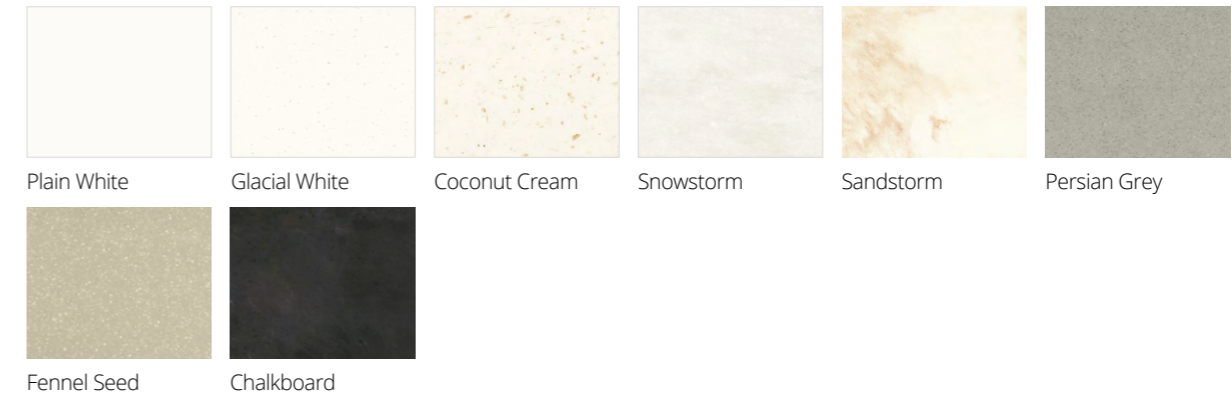

Original Fitted Worktop Finishes

22mm Solid Surface Finishes*