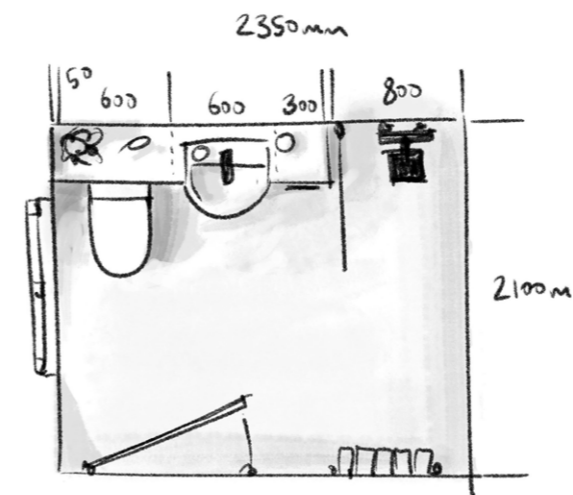

Nadia in Sea Green

Definitely the perfect colour for a calming sanctuary, Sea Green is a soothing shade that creates plenty of impact but always gently. Sparkling marble tiles catch the light adding a sense of movement with just a hint of waves.

Get the look

Door finish: **Sea Green**, Carcass finish: **Glacier Grey (not visible)**, Cladding finish: **Sea Green**, Handle: **Vector 160 Matt Black**, Worktop: **White Shimmer 22mm Laminate**, Sanitaryware: **Quantum Round**, Brassware: **Razo Matt Black and Aras Square Thermostatic Bar shower**, Wall tiles: **Vento Marble**, Floor tiles: **Tregatta Grey**