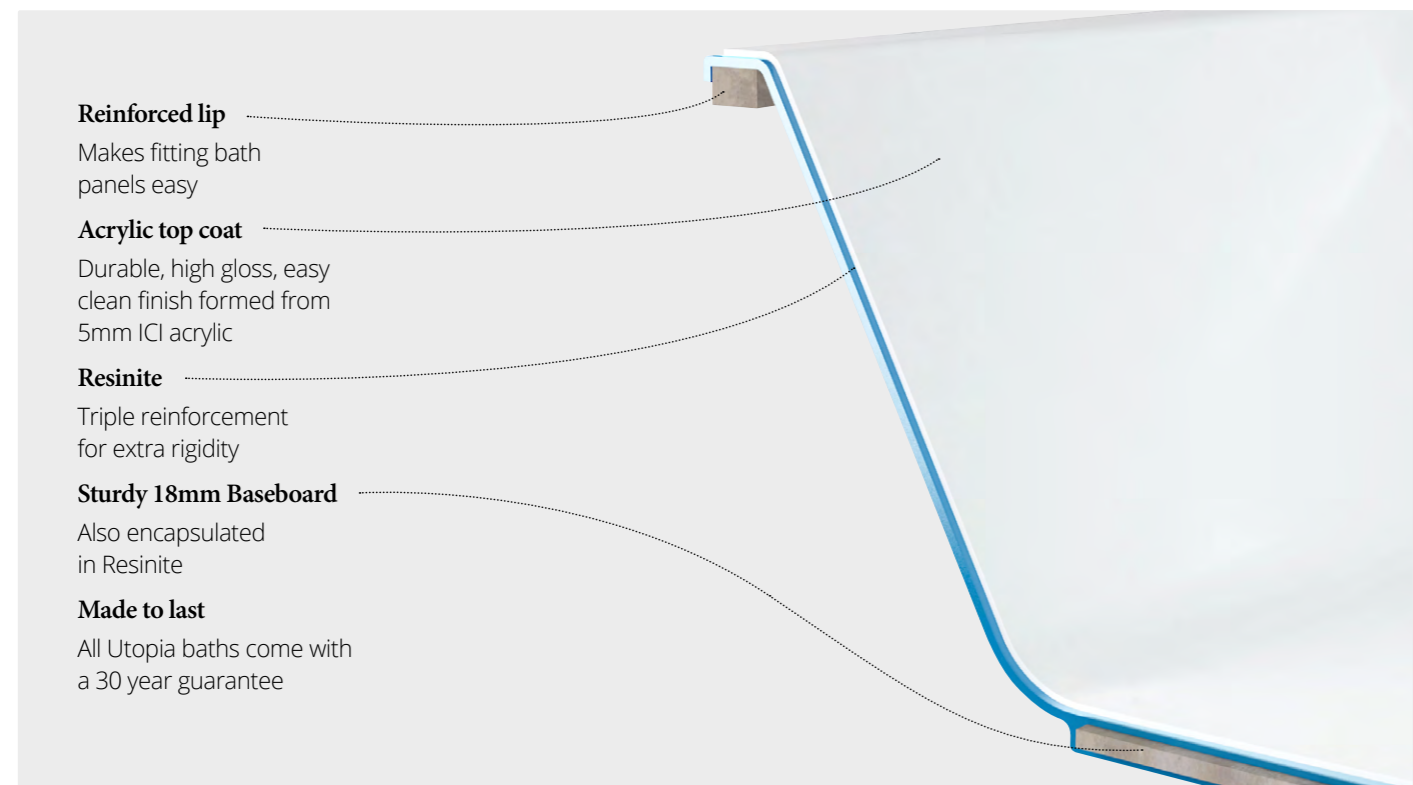

Monet Round back-to-wall toilet

w.360mm x d.550mm x h.490mm

With soft close seat. Ideal for use with a toilet unit.

Baths

A statement bath is the ultimate symbol of luxury. Whether you want an elegant freestanding bath with matching finish, a built in style with co-ordinating bath panels or a practical shower bath for the whole family, you'll find plenty of choice here.

Resinite BATH TECHNOLOGY

Utopia baths feature a Resinite coating for increased surface durability and a long life

All Utopia baths feature Resinite Bath Technology which provides triple layer reinforcement and a 5mm ICI acrylic top coat giving extra strength, rigidity and longevity.