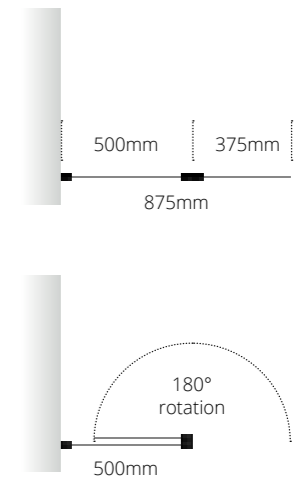

All Utopia bath shower screens are significantly thicker for a premium quality feel. Single panel and double panel screens feature 8mm toughened glass.

Clearshield coating