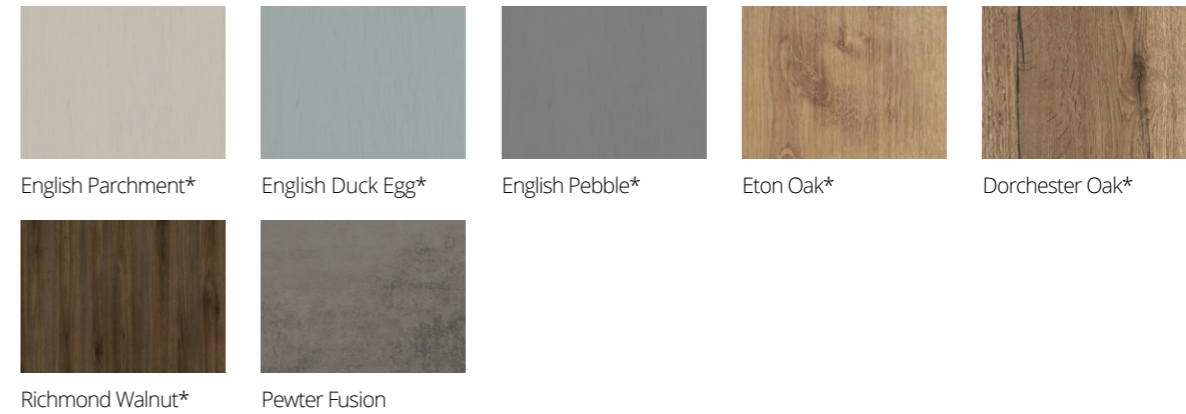

Matt

Patterned & Textured

Carcass Finishes

Choose a carcass finish to complement your chosen door colour.

* The Original Fitted Amelia doorstyle is only available in these finishes, all other doorstyles are available in any of the above finishes. Original Fitted doors have a vertical grain direction. We aim to represent the finishes in this brochure as accurately as possible. However, due to the limitations of the printing processes used we cannot guarantee a perfect match. Please visit www.utopiagroup.com/samples to request free samples of Utopia finishes.