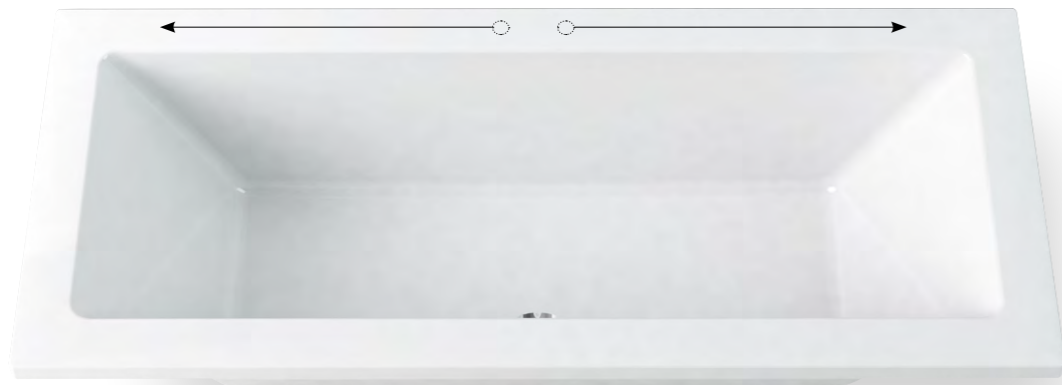

Sensuelle Bath
Round bath and skirt profile, with optional painted skirt to match your furniture

Sensuelle Freestanding Bath with optional painted skirt

A stunning centrepiece bath, equally at home in a contemporary scheme with wall mounted brassware or a traditional bathroom with either wall mounted or floor standing brassware.

w.1700mm d: 750mm h: 570mm

This bath is not suitable for deck-mounted brassware.

Painted skirt finishes

This bath is available in any Roseberry painted finish and Indigo or you can opt for a White Gloss skirt.

Featuring
Resinite
BATH TECHNOLOGY

Dualelle Fitted Bath

for use with bath panels and optional shower screens

Dualelle baths are available in two sizes and feature a striking square profile. They are double ended for practical use, comfort and planning flexibility. Complementary single or double panel infold bath screens are available in the range.

W: 1700mm D: 700mm H: 520-640mm

W: 1700mm D: 750mm H: 520-640mm

We recommend brassware to be fitted in the positions indicated above with waste and overflow away from the wall and brassware against the wall. Refer to brassware fitting instructions for further details.