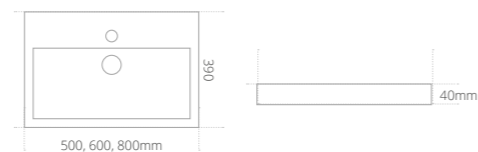

Modular Slimline Ceramic Basin Reduced

- Supplied with Chrome overflow as standard. For coloured overflow upgrades, see below

Product code	Size (W x D x H)	Price
CERMODSL50R	500 x 390 x 40	£236
CERMODSL60R	600 x 390 x 40	£263
CERMODSL80R	800 x 390 x 40	£346

Square Ceramic Sit-on Basin

- Basin supplied without an overflow
- We recommend the use of an unslotted basin waste with this basin
- Basin has an integral tap platform
- Basin has one tap hole