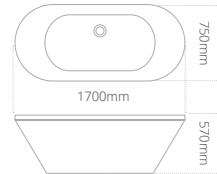

Sensuelle Freestanding Baths with Skirts

Sensuelle freestanding bath with skirt

- Not suitable for deck mounted brassware

Resinite
BATH TECHNOLOGY

Product code	Finish	Size (W x D x H)	Price
BTH00012	White unpainted	1700 x 750 x 570	£1,624
BTH00016	Cotton White	1700 x 750 x 570	£1,856
BTH00017	Clotted Cream	1700 x 750 x 570	£1,856
BTH00019	Peacock Blue	1700 x 750 x 570	£1,856
BTH00020	Dove Grey	1700 x 750 x 570	£1,856
BTH00021	London Grey	1700 x 750 x 570	£1,856
BTH00024	Rose Quartz	1700 x 750 x 570	£1,856
BTH00026	Wild Mushroom	1700 x 750 x 570	£1,856
BTH00027	Natural Limestone	1700 x 750 x 570	£1,856
BTH00028	Pistachio Green	1700 x 750 x 570	£1,856
BTH00029	Midnight Blue	1700 x 750 x 570	£1,856
BTH00030	Highland Green	1700 x 750 x 570	£1,856
BTH00031	Royal Mulberry	1700 x 750 x 570	£1,856
BTH00015	Indigo	1700 x 750 x 570	£1,941

Sensuelle freestanding bath with no skirt

- Not suitable for deck mounted brassware

Resinite
BATH TECHNOLOGY

Product code	Size (W x D x H)	Price
BTH00011	1700 x 750 x 570	£894

Bath Wastes

Chrome Bath waste with built-in overflow

- Compatible with all Utopia baths
- Supplied with built-in pop up waste

Product code	Finish	Price
BRS01316	Chrome	£67

Matt Black and Brushed Brass Bath wastes with click clack waste

- Compatible with all Utopia baths
- Supplied with click clack waste

Product code	Finish	Price
BRS11316	Matt Black	£72
BRS30316	Brushed Brass	£81