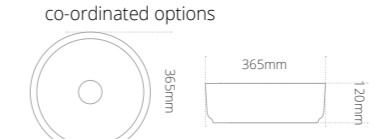

Product code	Size (W x D x H)	Price
QUSITBASC	365 x 365 x 120	£268
QUSITBAST	365 x 365 x 120	£268
QUBASWASTEC	Quinn Unslotted Basin Waste Chalk	£67
QUBASWASTET	Quinn Unslotted Basin Waste Twilight	£67