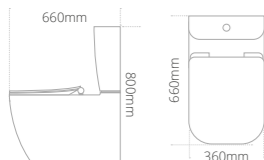

Corr close coupled back-to-wall toilet with soft close seat

- With quick release soft close slimline seat
- Easy to clean rimless Pan design
- Short projection space saving solution
- Dual flush cistern
- Chrome push button
- Overall toilet and seat height (soft close) with seat raised: 845mm

Product code	Description	Price
COCCBTWWCDXW	Corr close coupled toilet and soft close seat	£815
CODXSEAT	Corr - soft close seat only	£132

Coloured toilet seat fixing packs

- Suitable for Diversity Moderne, Quantum Round, and Monet Round white toilet seats

Product code	Finish	Price
SEATCCBLK	Seat Fixing Cover Cap Matt Black	£26
SEATCCBRB	Seat Fixing Cover Cap Brushed Brass	£33

Diversity Moderne Back-to-wall Toilet

- Includes soft close toilet seat
- Overall toilet and seat height (soft close) with seat raised: 840mm