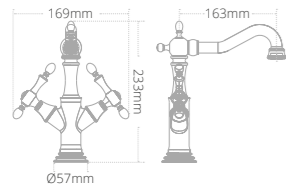

Regent Brassware

Traditionally styled to complement a period look with authentic style.

Click clack waste
see page 253

Regent basin monobloc mixer

- Includes a click-clack waste
- Not suitable for use with Quantum Round short projection and cloakroom semi-recessed basins
- 0.2 bar: 6.0 l/m 0.5 bar: 7.6 l/m 1.0 bar: 12.6 l/m 2.0 bar: 19.0 l/m
- Recommended minimum operating pressure: 0.5 bar

Product code	Finish	Price
BRS00101	Chrome	£528

Regent three hole wall mounted basin mixer

- Includes a click-clack waste
- 0.2 bar: 10.0 l/m 0.5 bar: 19.0 l/m 1.0 bar: 29.0 l/m 3.0 bar: 43.0 l/m
- Recommended minimum operating pressure: 0.2 bar