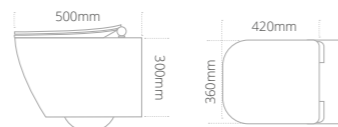

Product code	Description	Price
DMBTWPANDXW	Diversity Moderne toilet and soft close seat	£453
WCS00006	Diversity Moderne - soft close seat only	£114

Corr wall-hung toilet with soft close seat

- With quick release soft close slimline seat
- Easy to clean rimless Pan design
- Space saving solution
- Overall toilet and seat height (soft close) with seat raised: 845mm