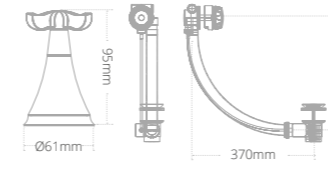

Product code	Finish	Price
BRS00209	Chrome	£528

Salino four hole bath shower mixer

- 0.2 bar: 21.2 l/m 0.5 bar: 32.0 l/m 1.0 bar: 44.4 l/m 2.0 bar: 62.6 l/m
- Recommended minimum operating pressure: 0.2 bar