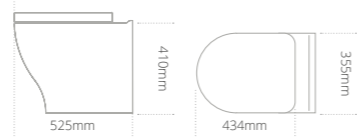

Product code	Description	Price
DMBTWPANDXW	Diversity Moderne toilet and soft close seat	£453
WCS00006	Diversity Moderne - soft close seat only	£114

Corr wall-hung toilet with soft close seat

- With quick release soft close slimline seat
- Easy to clean rimless Pan design
- Space saving solution
- Overall toilet and seat height (soft close) with seat raised: 845mm