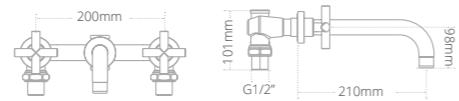

Stapleford 3 hole wall mounted basin mixer

- 0.2 bar: 14.0 l/m 0.5 bar: 22.0 l/m 1.0 bar: 31.0 l/m 2.0 bar: 43.0 l/m
- Recommended minimum operating pressure: 0.2 bar
- Requires a click clack waste. See page 253