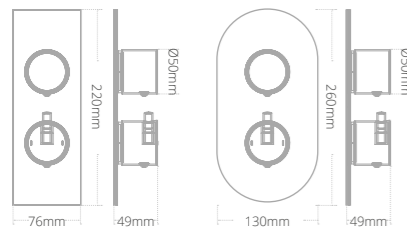

Product code	Finish	Price
BRS00813 (single outlet)	Chrome	£428
BRS10813 (single outlet)	Matt Black	£514
BRS00814 (dual outlet)	Chrome	£450
BRS10814 (dual outlet)	Matt Black	£534
BRS30814 (dual outlet)	Brushed Brass	£595

Square concealed thermostatic shower valves

- 0.2 bar: 7.9 l/m 0.5 bar: 12.6 l/m
- 1.0 bar: 20.0 l/m 3.0 bar: 36.0 l/m
- Recommended minimum operating pressure: 0.2 bar