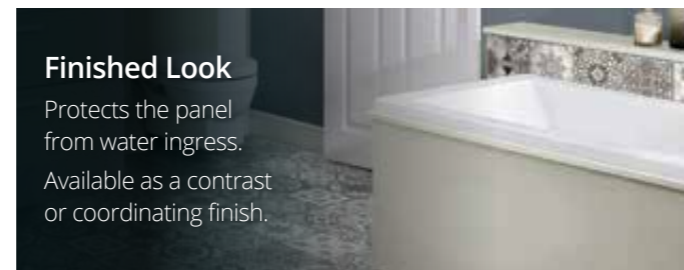

Bath Panel Sundries

Carcass bath side panel plinth

- Available in all Original Fitted carcass finishes

Product code	Size (W x D x H)	a	b
CRPLBSP18	1850 x 18 x 190	£82	£111

Pressed bath side panel plinth

- Available in all Original Fitted door finishes

Product code	Size (W x D x H)	Price
PSPLBSP18	1850 x 18 x 190	£143

Bath panel top rail

- Available in all door finishes
- Supplied oversize to be cut down on site
- We recommend a top rail is used with our bath panels

Product code	Size (W x D x H)	Price
BPTR 920	920 x 60 x 18	£62
BPTR 1940	1940 x 60 x 18	£97

Sundry Items

Items to finish your fully fitted bathroom furniture.

Carcass plinth

- Available in all carcass finishes

Product code	Size (W x D x H)	a	b
PL 175/1300	1300 x 16 x 175	£82	£111
PL 175/2600	2600 x 16 x 175	£126	£156

Pressed plinth

- Available in all Original Fitted door finishes

Product code	Size (W x D x H)	Price
PL PS 175/1300	1300 x 18 x 175	£128
PL PS 175/2500	2500 x 18 x 175	£177

Plinth return pack

- Available in all carcass finishes
- Comes supplied with plinth fixing kit

Product code	Size (W x D x H)	a	b
PLRTNPK	16 x 310 x 175	£24	£32

Carcass bath end panel plinth

- Available in all Original Fitted carcass finishes

Product code	Size (W x D x H)	a	b
CRPLBEP80	782 x 18 x 190	£37	£67

Pressed bath end panel plinth

- Available in all Original Fitted door finishes

Product code	Size (W x D x H)	Price
PSPLBEP80	782 x 18 x 190	£82

Carcass plinth and pan return

- Available in all carcass finishes

Product code	Size (W x D x H)	a	b
CRPL175/1300	1300 x 16 x 175	£111	£140
CRPL175/2600	2600 x 16 x 175	£156	£184

Pressed plinth with pan return

- Available in all Original Fitted door finishes

Product code	Size (W x D x H)	Price
PL PRTN 175/1300	1300 x 18 x 175	£156
PL PRTN 175/2500	2500 x 18 x 175	£198

Carcass fillers

- Available in all carcass finishes
- Grain is always vertical

Product code	Size (W x D x H)	a	b
FP 200	200 x 16 x 660	£37	£52
TFP 200	200 x 16 x 1780	£103	£119

Corner post

- Available in all Original Fitted door finishes
- Comes in two separate pieces, both 100 x 18 x 660mm to aid installation

Product code	Price
PSCP 100	£52

Carcass material

- Priced per 100mm
- Maximum height available is 2000mm
- Available in all matt carcass finishes
- The dimensions stated first dictates the grain direction

Product code	Price
CAR MAT 400 V	£13
CAR MAT 600 V	£15
CAR MAT 800 V	£17
CAR MAT 1200 V	£19
CAR MAT 400 H	£13
CAR MAT 600 H	£15
CAR MAT 800 H	£17
CAR MAT 1200 H	£19

Please supply a drawing with your order to indicate grain direction

V = Vertical
H = Horizontal