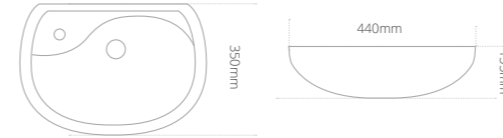

Matase Sanitaryware

Matase cloakroom semi-recessed washbasin

- Integrated Chrome overflow
- One tap hole

Product code	Size (W x D x H)	Price
MABASRCL44W	440 x 350 x 155	£313