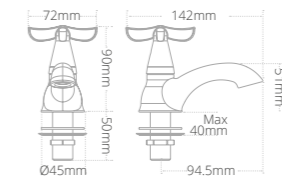

Salino hot and cold basin taps

- Includes a click-clack waste
- 0.2 bar: 7.3 l/m 0.5 bar: 11.0 l/m 1.0 bar: 15.3 l/m 2.0 bar: 21.4 l/m
- Recommended minimum operating pressure: 0.2 bar

Product code	Finish	Price
BRS00202	Chrome	£303

Salino three hole bath filler

- 0.2 bar: 19.1 l/m 0.5 bar: 30.3 l/m 1.0 bar: 41.8 l/m 2.0 bar: 58.5 l/m
- Recommended minimum operating pressure: 0.2 bar
- Not suitable for use with Roundelle bath