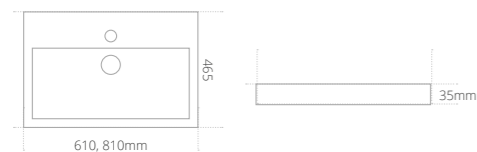

Modular Basins

Modular Slimline Ceramic Basin Standard

- Supplied with Chrome overflow as standard. For coloured overflow upgrades, see below

Product code	Size (W x D x H)	Price
CERMODSL60	610 x 465 x 35	£276
CERMODSL80	810 x 465 x 35	£360

Miro Ceramic sit-on washbasin

- Only suitable for wall mounted and tall deck mounted basin mixers
- We recommend the use of a slotted basin waste with this basin
- Supplied with Chrome overflow as standard. Not suitable for use with Matt Black or Brushed Brass overflow ring