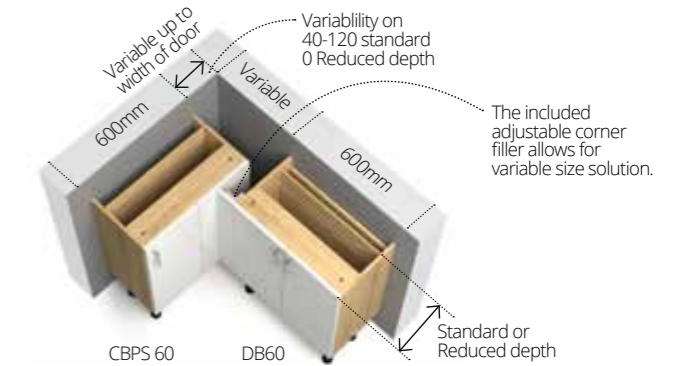

Product code	Size (W x D x H)	a	b
BDP 30 3	300 x 340 x 835	£682	£711
BDP 35 3	350 x 340 x 835	£696	£725
BDP 40 3	400 x 340 x 835	£711	£746

Reduced base open shelf unit

- One 6mm toughened glass shelf with chrome shelf supports

Product code	Size (W x D x H)	a	b
BOS 15R	150 x 200 x 835	£184	£213
BOS 20R	200 x 200 x 835	£198	£226
BOS 30R	300 x 200 x 835	£213	£240

Standard double base unit

- One internal carcass shelf

Product code	Size (W x D x H)	a	b
DB 50	500 x 340 x 835	£563	£618
DB 60	600 x 340 x 835	£598	£648
DB 70	700 x 340 x 835	£628	£676

Corner base unit

- Door width is 300mm
- Complete with door finish coloured adjustable corner filler
- Available left (LH) or right (RH) handed
- Right hand shown (based on blank panel)
- One internal carcass shelf
- Door is centrally hinged

Product code	Size (W x D x H)	a	b
CBPS 60 LH	600 x 340 x 835	£598	£648
CBPS 60 RH	600 x 340 x 835	£598	£648

Reduced double base unit

- One internal carcass shelf

Product code	Size (W x D x H)	a	b
DB 50R	500 x 220 x 835	£563	£618
DB 60R	600 x 220 x 835	£598	£648
DB 70R	700 x 220 x 835	£628	£676