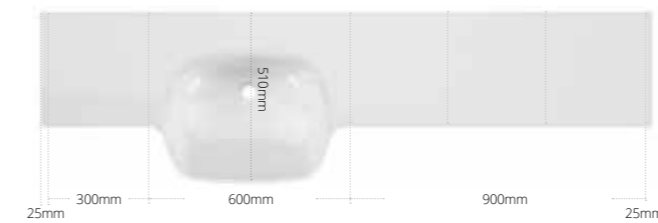

Cut and finish fabrication

Product code	Size (W x D x H)	Price
FABALL1SNG	Single Fabrication	£60
FABALL1DBL	Double Fabrication	£91

Left hand shown