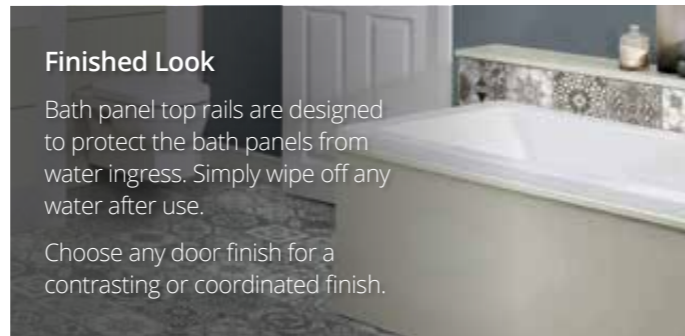

Bath Panels

Accessorise your bath with coordinating bath panels in the colour of your choice.

Bath options see page 258 onwards

Side panel

• Available in all Chic finishes

Product code	Size (W x D x H)	Price
MOD BSP 17	1700 x 18 x 500	£367
MOD BSP 18	1800 x 18 x 500	£379

End panel

• Available in all Chic finishes

Product code	Size (W x D x H)	Price
MOD BEP 70	682 x 18 x 500 (for 700mm bath end)	£190
MOD BEP 75	732 x 18 x 500 (for 750mm bath end)	£204
MOD BEP 80	782 x 18 x 500 (for 800mm bath end)	£218

Pressed bath side panel plinth

• Available in all Chic finishes

Product code	Size (W x D x H)	Price
PSPLBSP18	1850 x 18 x 190	£143

Pressed bath end panel plinth

• Available in all Chic finishes

Product code	Size (W x D x H)	Price
PSPLBEP80	782 x 18 x 190	£82

Bath Panel Sundries

Bath panel top rail

- Available in all door finishes
- Supplied oversize to be cut down on site
- We recommend a top rail is used with our bath panel

Product code	Size (W x D x H)	Price
BPTR 920	920 x 60 x 18	£62
BPTR 1940	1940 x 60 x 18	£97

Finished Look

Bath panel top rails are designed to protect the bath panels from water ingress. Simply wipe off any water after use.

Choose any door finish for a contrasting or coordinated finish.