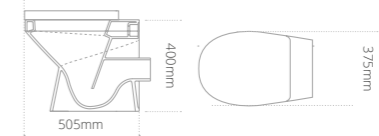

Matase short projection back-to-wall toilet and seat

- Soft close seat
- Space saving
- Overall toilet and seat height with seat raised: 850mm

Product code	Size (W x D x H)	Price
MABTWPANDXW	375 x 505 x 400	£556