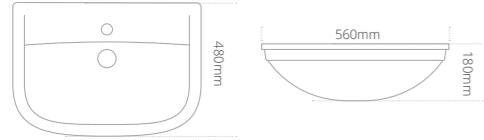

Quantum Classical Sanitaryware

Quantum Classical semi-recessed washbasin

- Integrated overflow
- One tap hole