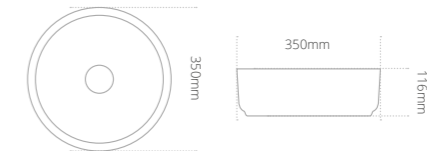

MetaLux Brushed Stainless Steel

Bring a touch of industrial chic to your bathroom with the beautiful MetaLux basin in silvery Stainless Steel.

Product Code	Finish	Price
MLXSITBASBSS	Brushed Stainless Steel Basin	£399