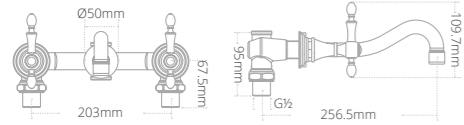

Product code	Finish	Price
BRS00104	Chrome	£612

Regent three hole bath filler

- 0.2 bar: 8.0 l/m 0.5 bar: 14.5 l/m 1.0 bar: 22.0 l/m 2.0 bar: 32.0 l/m
- Recommended minimum operating pressure: 0.5 bar