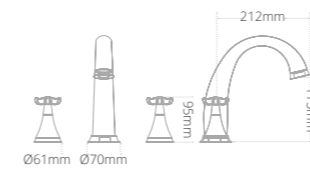

Product code	Finish	Price
BRS00210	Chrome	£809

Salino three hole basin mixer

- Includes pop-up waste
- 0.2 bar: 10.5 l/m 0.5 bar: 17.0 l/m 1.0 bar: 23.0 l/m 2.0 bar: 32.8 l/m
- Recommended minimum operating pressure: 0.2 bar
- Not suitable for use with SSV undermount basin