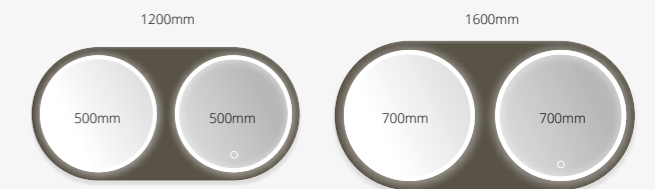

Bath Panels

Accessorise your bath with coordinating bath panels in the colour of your choice. Bath panels are only available in HeyU smooth design style. Not available in Linear, Wave or Ripple.

Bath side panel

- Available in all 14 HeyU colour finishes

Product code	Size (W x D x H)	Price
MOD BSP 17	1700 x 18 x 500	£367
MOD BSP 18	1800 x 18 x 500	£379

Pressed bath side panel plinth

- Available in all 14 HeyU colour finishes

Product code	Size (W x D x H)	Price
PSPLBSP18	1850 x 18 x 190	£143

Bath panel top rail

- Available in all HeyU finishes
- Supplied oversize to be cut down on site
- We recommend a top rail is used with our bath panel

Product code	Size (W x D x H)	Price
BPTR 920	920 x 60 x 18	£62
BPTR 1940	1940 x 60 x 18	£97

Bath end panel

- Available in all 14 HeyU colour finishes

Product code	Size (W x D x H)	Price
MOD BEP 70	682 x 18 x 500 (for 700mm bath end)	£190
MOD BEP 75	732 x 18 x 500 (for 750mm bath end)	£204
MOD BEP 80	782 x 18 x 500 (for 800mm bath end)	£218

Pressed bath end panel plinth

- Available in all 14 HeyU colour finishes

Product code	Size (W x D x H)	Price
PSPLBEP80	782 x 18 x 190	£82

Bath panel top rails are designed to protect the bath panels from water ingress. Simply wipe off any water after use. Choose any door finish for a contrasting or coordinated look.

A Finished Look for your HeyU Bath

Luma Mirrors

Packed with useful features, Luma is a beautiful circular mirror which can also be customised to match your chosen door finish.

Luma mirror

- Concealed fixing supplied
- Frosted illuminated halo surround
- Touch switch located on the lower face of the mirror glass
- Demister (Excluding 500mm version)
- Includes driver for lights
- IP44 Rated
- Natural white LED light (Colour temperature 4200 kelvins)

Product code	Size (W x D x H)	Price
LUM50	500 x 25 x 500	£362
LUM70	700 x 25 x 700	£400
LUM90	900 x 25 x 900	£437

Luma Linear mirror