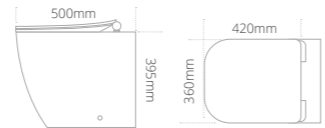

Corr back-to-wall toilet with soft close seat

- With quick release soft close slimline seat
- Easy to clean rimless Pan design
- Short projection space saving solution
- Overall toilet and seat height (soft close) with seat raised: 845mm