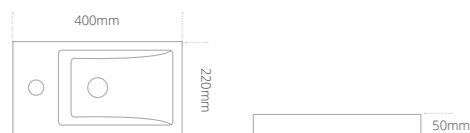

Product code	Size (W x D x H)	Price
OMD00001	400 x 220 x 50	£175