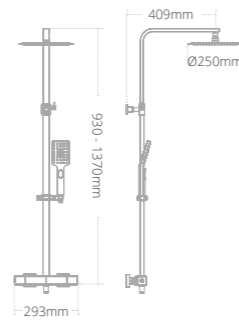

Product code	Finish	Price
BRS00718	Chrome	£661
BRS10718	Matt Black	£849

Mix And Match Showering

Create a bespoke configuration to suit your individual style

Shower Valves

Round concealed thermostatic shower valves

- 0.2 bar: 7.9 l/m 0.5 bar: 12.6 l/m
- 1.0 bar: 20.0 l/m 3.0 bar: 36.0 l/m
- Recommended minimum operating pressure: 0.2 bar