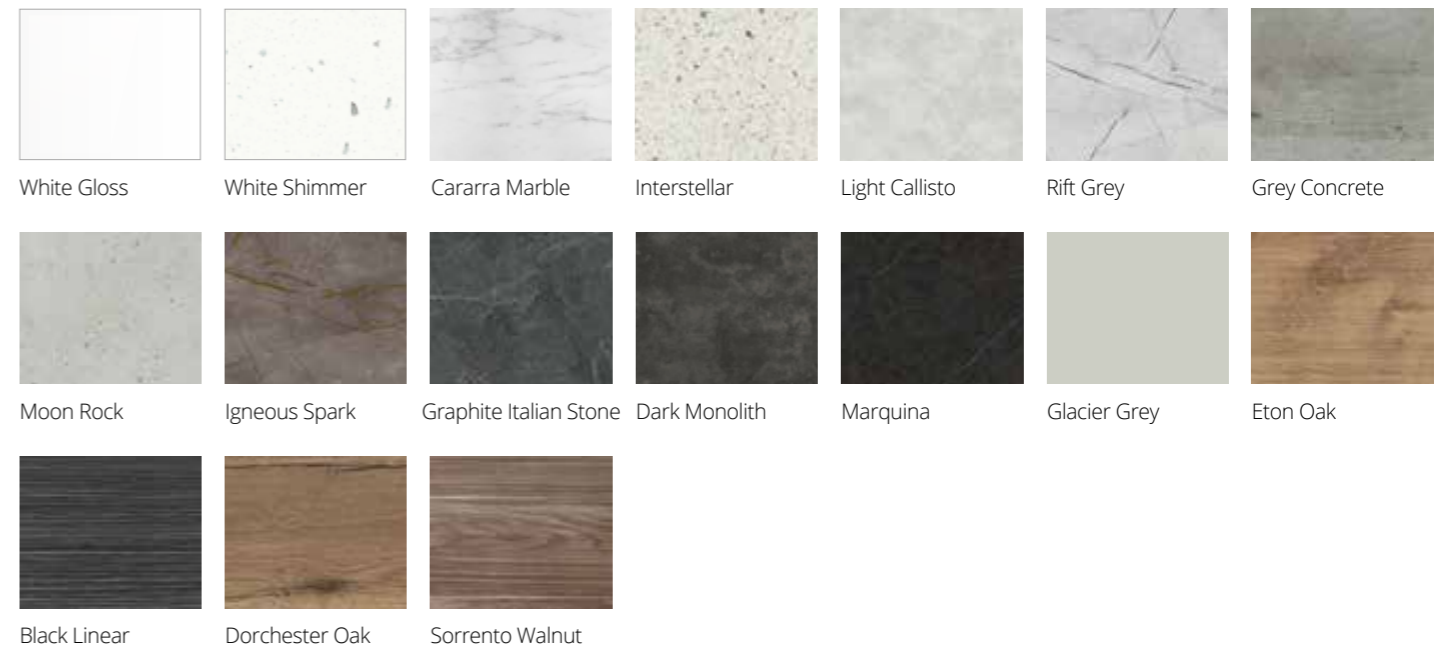

It has a radius profile along the front top and bottom edges and the short edge sides are square edged in matching material.

Cut and edged free of charge to the length required.

Finish	230mm Deep	Price Per 100mm	350mm Deep	Price Per 100mm	545mm Deep	Price Per 100mm
White Gloss	22LAM/230/GWH	£17	22LAM/350/GWH	£17	22LAM/545/GWH	£23
White Shimmer	22LAM/230/WSH	£17	22LAM/350/WSH	£17	22LAM/545/WSH	£23
Cararra Marble	22LAM/230/CAR	£17	22LAM/350/CAR	£17	22LAM/545/CAR	£23
Interstellar	22LAM/230/INS	£17	22LAM/350/INS	£17	22LAM/545/INS	£23
Light Callisto	22LAM/230/LIC	£17	22LAM/350/LIC	£17	22LAM/545/LIC	£23
Rift Grey	22LAM/230/RGR	£17	22LAM/350/RGR	£17	22LAM/545/RGR	£23
Grey Concrete	22LAM/230/CON	£17	22LAM/350/CON	£17	22LAM/545/CON	£23
Moon Rock	22LAM/230/MRK	£17	22LAM/350/MRK	£17	22LAM/545/MRK	£23
Igneous Spark	22LAM/230/IGS	£17	22LAM/350/IGS	£17	22LAM/545/IGS	£23
Graphite Italian Stone	22LAM/230/GIS	£17	22LAM/350/GIS	£17	22LAM/545/GIS	£23
Dark Monolith	22LAM/230/DKM	£17	22LAM/350/DKM	£17	22LAM/545/DKM	£23
Marquina	22LAM/230/MAR	£17	22LAM/350/MAR	£17	22LAM/545/MAR	£23
Glacier Grey	22LAM/230/GLG	£17	22LAM/350/GLG	£17	22LAM/545/GLG	£23
Eton Oak	22LAM/230/ETO	£17	22LAM/350/ETO	£17	22LAM/545/ETO	£23
Black Linear	22LAM/230/BKL	£17	22LAM/350/BKL	£17	22LAM/545/BKL	£23
Dorchester Oak	22LAM/230/DOO	£17	22LAM/350/DOO	£17	22LAM/545/DOO	£23
Sorrento Walnut	22LAM/230/SOW	£17	22LAM/350/SOW	£17	22LAM/545/SOW	£23