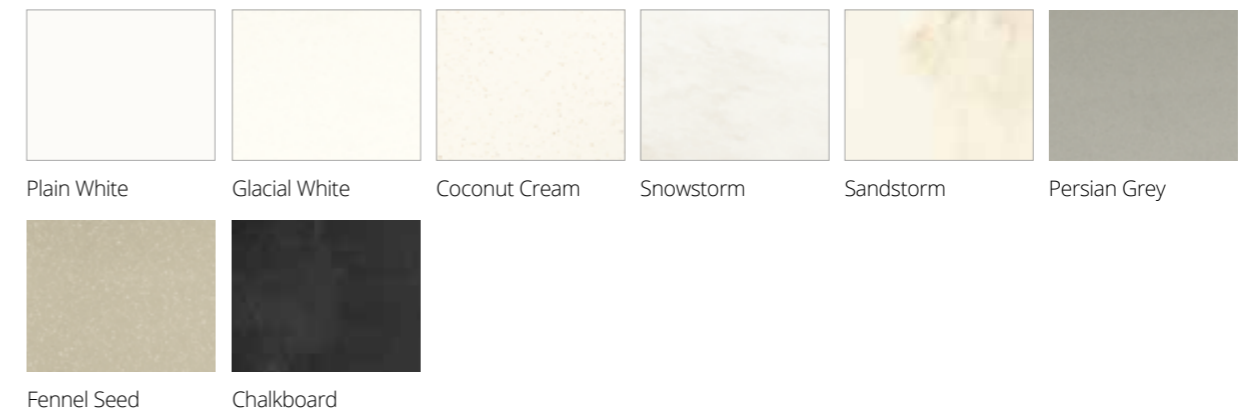

22mm Solid Surface Worktops Finishes