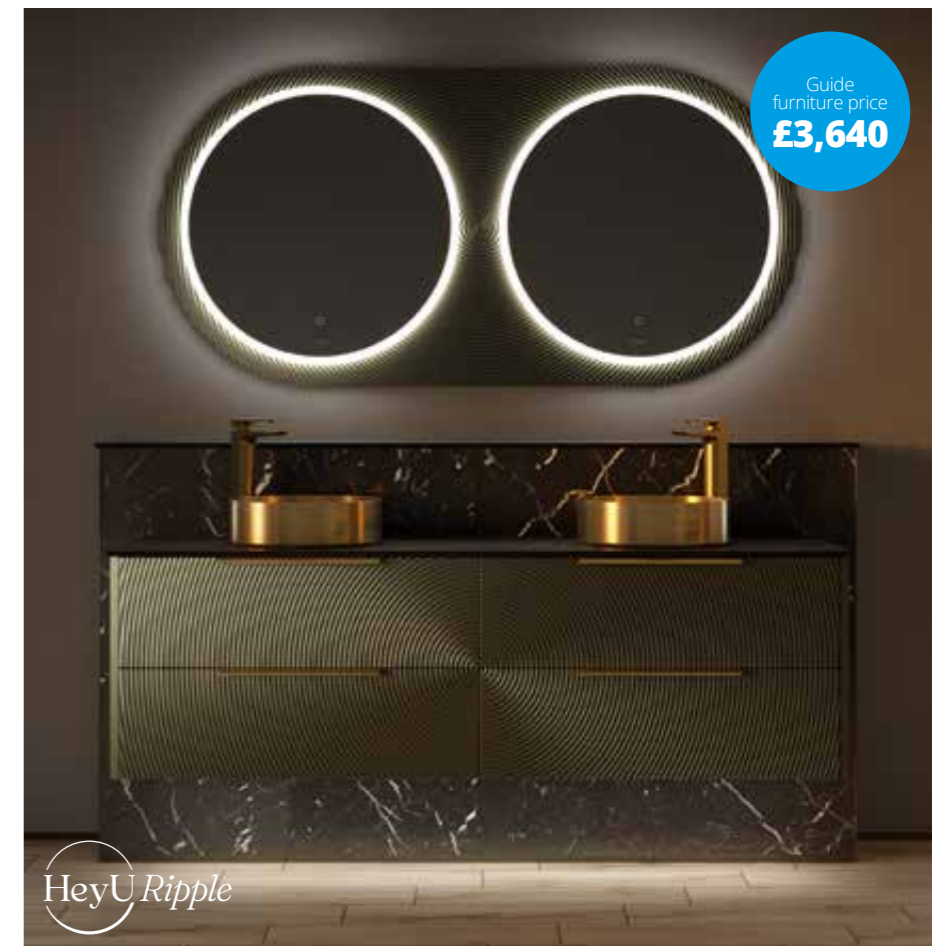

Get the look

Opening: **Pull-to-open (Handled)**, Finish: **HeyU Ripple in Iridescent Bronze**, Handle: **HeyU Brushed Brass handle**, Sanitaryware: **MetaLux Basin in Brushed Brass**, Worktop: **12mm Compact Laminate in Graphite Slate**, Brassware: **Divine Brushed Brass**, Mirror: **Luma Ripple 1600mm Mirror on Iridescent Bronze**, Floor tiles: **Sherwood Hazelnut**

Also available as Push-to-Open