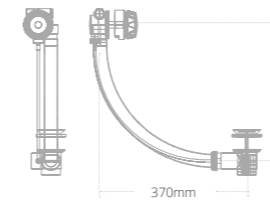

Chrome Bath waste with built-in overflow

- Compatible with all Utopia baths
- Please use a brushed brass bath waste when choosing our Brass bath taps
- Supplied with built-in pop up waste

Product code	Finish	Price
BRS01316	Chrome	£67