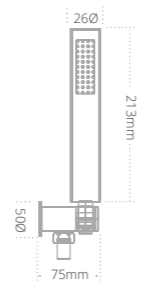

Handheld shower

- Integrated wall inlet elbow bracket
- Smooth hose

Product code	Finish	Price
BRS01020	Chrome	£163
BRS11020	Matt Black	£190
BRS30020	Brushed Brass	£220