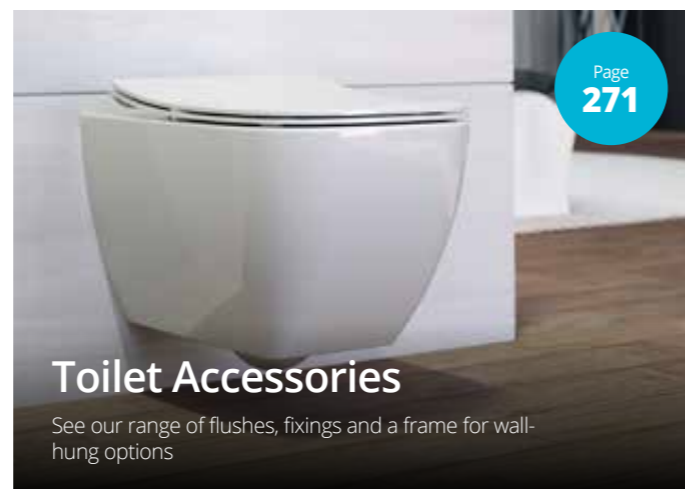

Product code	Size (W x D x H)	Price
COBASRCL45W	450 x 350 x 175	£276

Corr Semi Recessed Standard Basin

- With integrated overflow
- One tap hole
- For use with a standard fitted washbasin unit

Product code	Size (W x D x H)	Price
COBASR55W	550 x 450 x 175	£306

Corr wall-hung toilet with soft close seat

- With quick release soft close slimline seat
- Easy to clean rimless Pan design
- Space saving solution
- Overall toilet and seat height (soft close) with seat raised: 845mm

Product code	Size (W x D x H)	Price
COWHPANDXW	360 x 500 x 300	£571

Corr semi-recessed short projection basin

- With integrated overflow
- One tap hole offset
- For use with a reduced depth fitted washbasin unit

Product code	Size (W x D x H)	Price
COBASRSP55W	550 x 350 x 175	£296

Corr back-to-wall toilet with soft close seat

- With quick release soft close slimline seat
- Easy to clean rimless Pan design
- Short projection space saving solution
- Overall toilet and seat height (soft close) with seat raised: 845mm

Product code	Size (W x D x H)	Price
COBTWPANDXW	360 x 500 x 395	£489

Corr close coupled back-to-wall toilet with soft close seat

- With quick release soft close slimline seat
- Easy to clean rimless Pan design
- Short projection space saving solution
- Dual flush cistern
- Chrome push button
- Overall toilet and seat height (soft close) with seat raised: 845mm

Product code	Size (W x D x H)	Price
COCCBTWWCDXW	360 x 600 x 800	£815

Toilet Accessories

See our range of flushes, fixings and a frame for wall-hung options

Page
271

Quantum Round Sanitaryware

Quantum Round cloakroom semi-recessed washbasin

- Integrated Chrome overflow
- One or two tap hole option
- One tap hole, offset on the left hand side
- One tap hole variant is not compatible with the divine standard or short projection monobloc mixer

Product code	Size (W x D x H)	Price
QRBASRCL45W1TH	450 x 355 x 135	£339
QRBASRCL45W2TH	450 x 355 x 135	£339

Quantum Round semi-recessed washbasin

- Integrated Chrome overflow
- One or three tap hole option
- One tap hole, located centrally

Product code	Size (W x D x H)	Price
QRBASR55W1TH	550 x 460 x 160	£366
QRBASR55W3TH	550 x 460 x 160	£366

Quantum Round wall-hung toilet and seat

- Available with a soft close seat or Roseberry painted timber soft close seat
- Toilet seat hinges on a painted timber seat are Chrome

Product code	Size (W x D x H)	Price
QRWHPANDXW (Soft close seat)	360 x 550 x 330	£640
QRWHPANPSC (Painted timber seat)	360 x 550 x 330	£814

Quantum Round short projection semi-recessed washbasin

- Integrated Chrome overflow
- One or two tap hole option
- One tap hole, offset on the left hand side
- One tap hole variant is not compatible with the divine standard or short projection monobloc mixer

Product code	Size (W x D x H)	Price
QRBASRSP55W1TH	550 x 355 x 160	£366
QRBASRSP55W2TH	550 x 355 x 160	£366

Quantum Round back-to-wall toilet and seat

- Available with a soft close seat or Roseberry painted timber soft close seat
- Overall toilet and seat height (soft close) with seat raised: 830mm
- Overall toilet and seat height (painted timber) with seat raised: 850mm
- Toilet seat hinges on a painted timber seat are Chrome

Product code	Size (W x D x H)	Price
QRBTWPANDXW (Soft close seat)	360 x 550 x 410	£600
QRBTWPANPSC (Painted timber seat)	360 x 550 x 410	£769