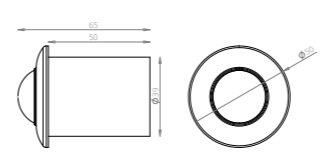

Room motion smart sensor

- The sensor can be sited on any ceiling or flat surface
- Set the controls to suit your lifestyle, located behind the sensor's face
- Choose from 10 seconds to 15 minutes time
- Delay illumination
- Lux control can be specifically set to only activate at night time, if desired
- 360° motion activated
- We do not recommend the room motion sensor is used to operate any items with Bluetooth connectivity