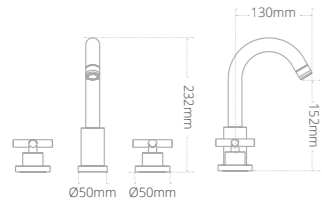

Stapleford 3 hole deck mounted basin mixer

- 0.2 bar: 6.0 l/m 0.5 bar: 8.8 l/m 1.0 bar: 12.6 l/m 2.0 bar: 18.0 l/m
- Recommended minimum operating pressure: 0.5 bar
- Requires a click clack waste. See page 253