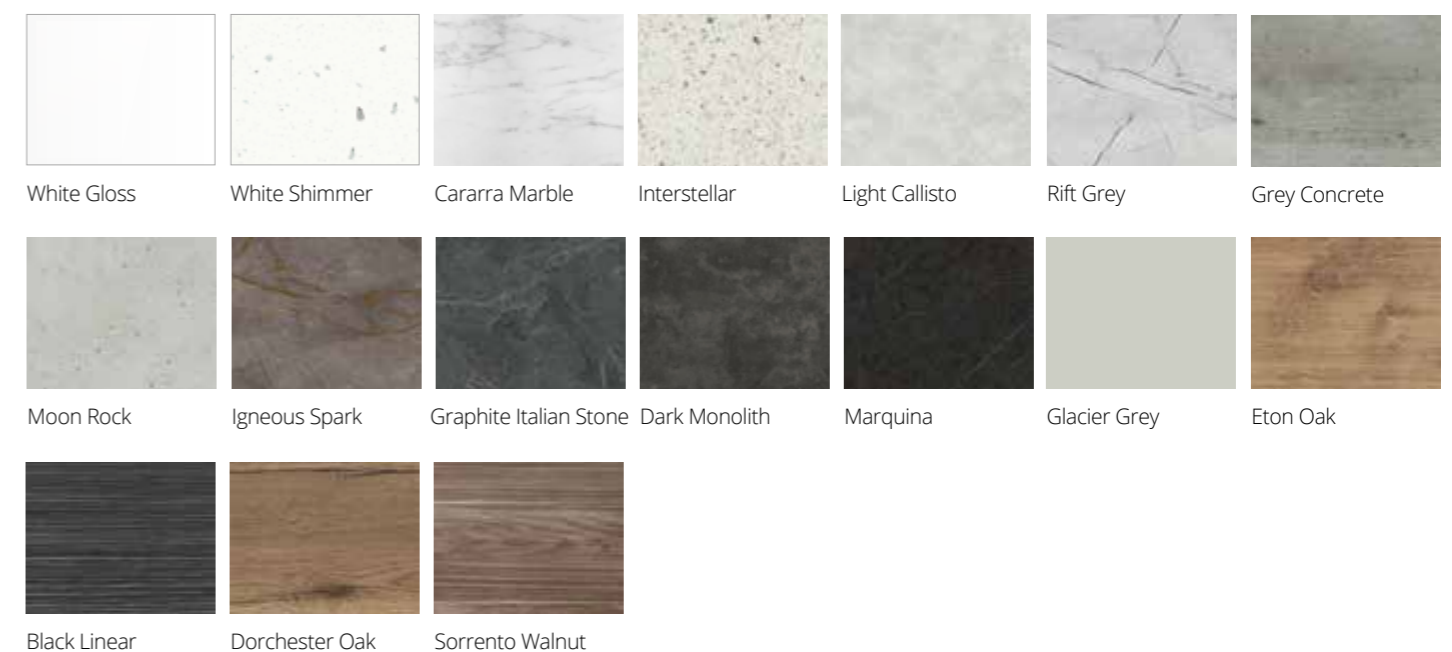

22mm Laminate Worktops Finishes