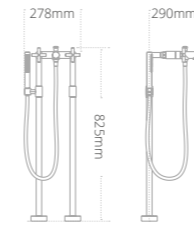

Stapleford floor standing bath shower mixer

- Spout flow rates: 0.2 bar: 11.0 l/m 0.5 bar: 21.5 l/m 1.0 bar: 34.0 l/m 2.0 bar: 50.0 l/m
- Handset flow rates: 0.2 bar: 4.0 l/m 0.5 bar: 6.5 l/m 1.0 bar: 10.5 l/m 2.0 bar: 18.0 l/m
- Recommended minimum operating pressure: 0.5 bar

Product code	Finish	Price
BRS12100	Chrome	£1,108
BRS12110	Matt Black	£1,491

Stapleford wall mounted bath shower mixer

- Spout flow rates: 0.2 bar: 11.0 l/m 0.5 bar: 21.5 l/m 1.0 bar: 34.0 l/m 2.0 bar: 50.0 l/m
- Handset flow rates: 0.2 bar: 4.0 l/m 0.5 bar: 6.5 l/m 1.0 bar: 10.5 l/m 2.0 bar: 18.0 l/m
- Recommended minimum operating pressure: 0.5 bar