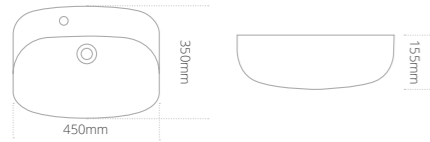

Corr Sanitaryware

Corr semi-recessed cloakroom basin

- With integrated overflow
- One tap hole offset
- For use with a reduced depth fitted washbasin unit

Product code	Size (W x D x H)	Price
COBASRCL45W	450 x 350 x 175	£276