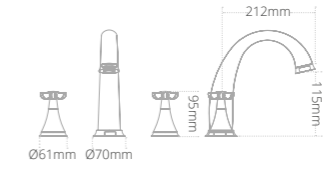

Product code	Finish	Price
BRS00208	Chrome	£562

Salino concealed thermostatic shower valve

- Single outlet
- 0.2 bar: 6.8 l/m 0.5 bar: 10.0 l/m 1.0 bar: 14.0 l/m 2.0 bar: 19.6 l/m
- Recommended minimum operating pressure: 0.2 bar