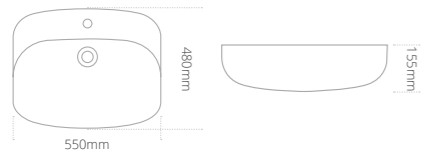

Corr Semi Recessed Standard Basin

- With integrated overflow
- One tap hole
- For use with a standard fitted washbasin unit

Product code	Size (W x D x H)	Price
COBASR55W	550 x 450 x 175	£306

Corr wall-hung toilet with soft close seat

- With quick release soft close slimline seat
- Easy to clean rimless Pan design
- Space saving solution
- Overall toilet and seat height (soft close) with seat raised: 845mm