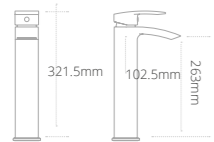

Product code	Finish	Price
BRS50605	Chrome	£231
BRS90605	Matt Black	£330

Razo bath shower mixer

- 0.2 bar: 11.2 l/m 0.5 bar: 16.1 l/m 1.0 bar: 21.9 l/m 3.0 bar: 36.0 l/m
- Recommended minimum operating pressure: 0.5 bar