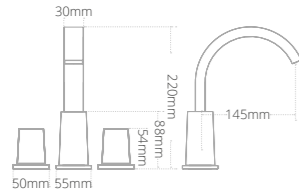

Paleto three hole bath filler

- 0.2 bar: 21.1 l/m 0.5 bar: 32.0 l/m 1.0 bar: 45.0 l/m 2.0 bar: 58.0 l/m
- Recommended minimum operating pressure: 0.2 bar