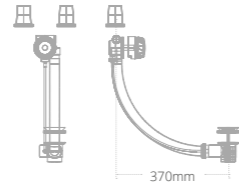

Paleto deck mounted bath overflow filler

- Built in pop up waste
- 0.2 bar: 5 l/m 0.5 bar: 10 l/m 1.0 bar: 15.8 l/m 2.0 bar: 23 l/m
- Recommended minimum operating pressure: 0.5 bar