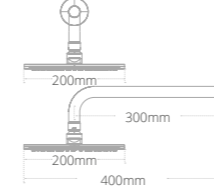

Wall Mounted Shower Heads

Slimline Round shower head

- Suitable for high and low pressure water systems
- Rub clean shower head
- A slimline shower head

Product code	Finish	Price
BRS01117	Chrome	£176
BRS11117	Matt Black	£212
BRS30117	Brushed Brass	£266