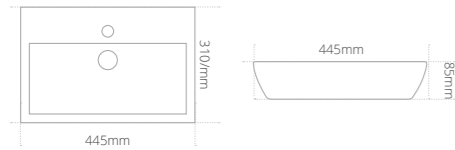

Sanitaryware

Sit-on Basins

Quantum Square Elegant cloakroom sit-on washbasin

- Integrated Chrome overflow
- One tap hole

Product code	Size (W x D x H)	Price
QSELBACL45W	445 x 310 x 85	£274