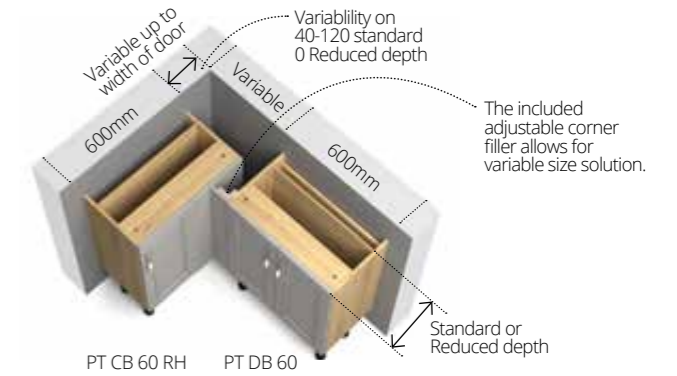

Base Units

Opt for maximum bathroom storage with extra base units.

Standard single base unit

- Available left (LH) or right (RH) handed
- Right hand shown
- One internal carcass shelf

Product code	Size (W x D x H)	Price
PT SB 20 LH	200 x 340 x 835	£461
PT SB 20 RH	200 x 340 x 835	£461
PT SB 30 LH	300 x 340 x 835	£474
PT SB 30 RH	300 x 340 x 835	£474
PT SB 35 LH	350 x 340 x 835	£489
PT SB 35 RH	350 x 340 x 835	£489

Reduced single base unit

- Available left (LH) or right (RH) handed
- Right hand shown
- One internal carcass shelf

Product code	Size (W x D x H)	Price
PT SB 20R LH	200 x 220 x 835	£461
PT SB 20R RH	200 x 220 x 835	£461
PT SB 30R LH	300 x 220 x 835	£474
PT SB 30R RH	300 x 220 x 835	£474
PT SB 35R LH	350 x 220 x 835	£489
PT SB 35R RH	350 x 220 x 835	£489

Corner base unit

- Door width is 300mm
- Complete with adjustable corner filler
- Available left (LH) or right (RH) handed
- Right hand shown (based on blank panel)
- One internal carcass shelf
- Door is centrally hinged

Product code	Size (W x D x H)	Price
PT CB 60 LH	600 x 340 x 835	£761
PT CB 60 RH	600 x 340 x 835	£761