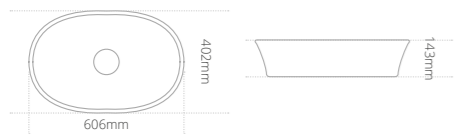

Product code	Size (W x D x H)	Price
HPSITBASW	606 x 402 x 143	£327