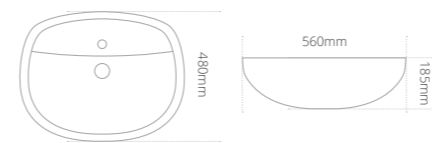

Matase semi-recessed washbasin

- Integrated overflow
- One tap hole
- Integrated chrome overflow