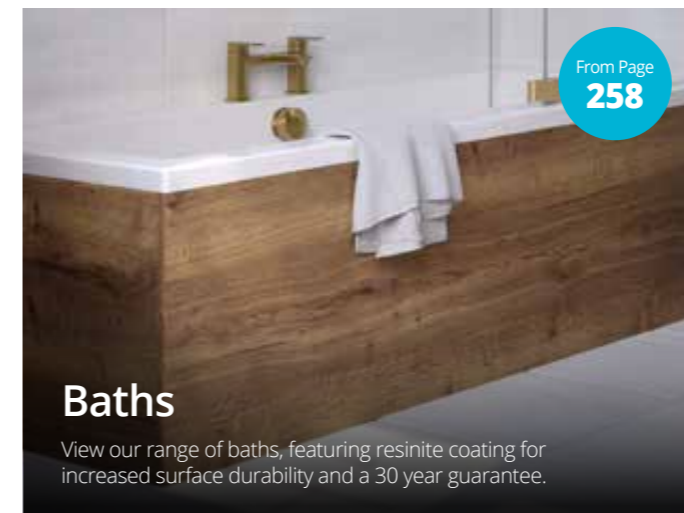

Deluxe offset bath side panel with pressed plinth

- Adjustable plinth and fixings panels
- Available in Amelia, Clara (shown) and Nadia doorstyles
- For Arabella and Zara choose Nadia
- Available in all door finishes

Product code	Size (W x D x H)	Price
BSP 17PRDOS	1700 x 18 x 350-525	£458
BSP 18PRDOS	1800 x 18 x 350-525	£471