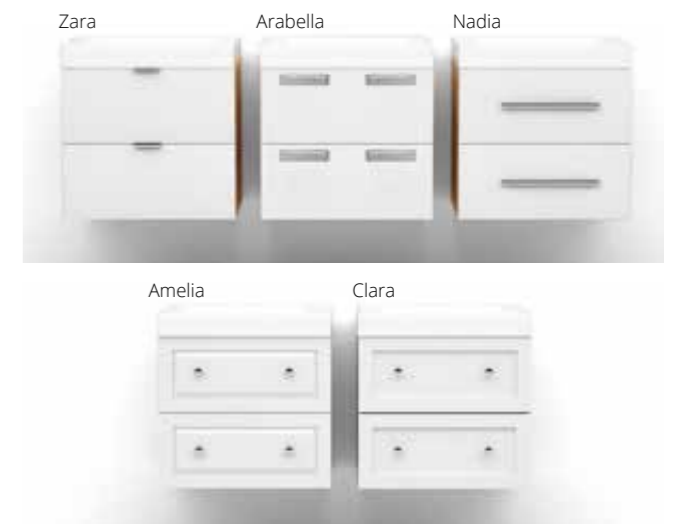

Left hand shown

Modular Wall Mounted Solutions

A wall mounted solution to accompany the fitted furniture offering.

Standard washbasin unit

- Ceramic slabtop basin
- One tap hole
- Zara will have a central handle on each drawer front
- Arabella will have two handles on each drawer front
- Nadia will have one centrally fitted handle on each drawer front
- Amelia and Clara will have two handles on each drawer front
- Door and carcass grain direction is always horizontal
- Salino basin mono mixer is not compatible with these units

Product code	Size (W x D x H)	a	b
WBWH60	600 x 455 x 610	£1,231	£1,280
WBWH80	800 x 455 x 610	£1,309	£1,357

To order as unit only, add /UNIT at the end of the code required, for 600mm unit only a) £879 b) £928 and 800mm a) £957 b) £1,005.