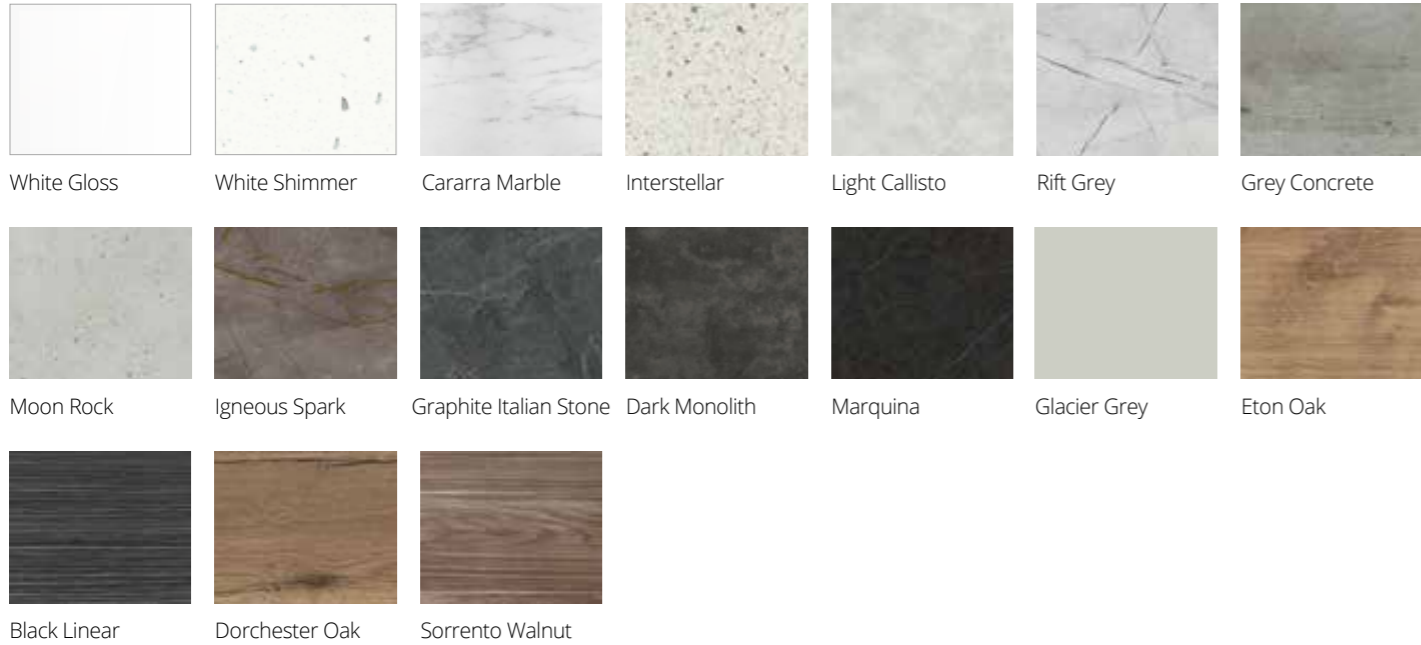

White Gloss White Shimmer Cararra Marble Interstellar Light Callisto Rift Grey Grey Concrete
Moon Rock Igneous Spark Graphite Italian Stone Dark Monolith Marquina Glacier Grey Eton Oak
Black Linear Dorchester Oak Sorrento Walnut