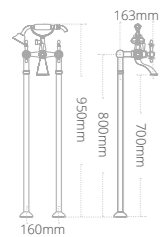

Product code	Finish	Price
BRS00111	Chrome	£1,166

Regent three hole basin mixer

- Includes a click-clack waste
- 0.2 bar: 4.5 l/m 0.5 bar: 8.0 l/m 1.0 bar: 13.0 l/m 2.0 bar: 19.0 l/m
- Recommended minimum operating pressure: 0.5 bar