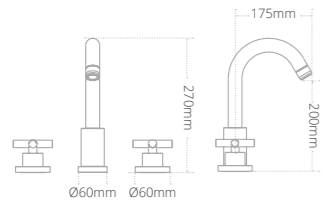

Stapleford 3 hole deck mounted bath filler

- 0.2 bar: 19.4 l/m 0.5 bar: 29.2 l/m 1.0 bar: 43.0 l/m 2.0 bar: 56.6 l/m
- Recommended minimum operating pressure: 0.2 bar