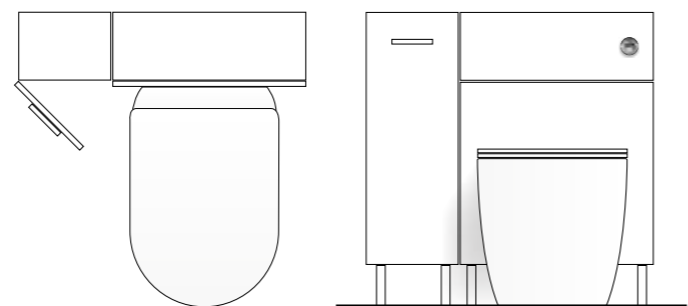

Product code	Size (W x D x H)	Price
SYMWBHLH	610 x 488 x 835	£1,005

Washbasin unit right hand

- A minimum of a 50mm filler panel is required between the unit and wall to ensure the door can fully open
- One internal carcass shelf

Product code	Size (W x D x H)	Price
SYMWBRH	610 x 488 x 835	£1,005

Washbasin unit central

- One internal carcass shelf

Product code	Size (W x D x H)	Price
SYMCENWB	644 x 488 x 835	£992

*Note: Overall height of 835 excludes worktops.

Toilet Unit

Conceal your cistern and pipework within the unit.

Toilet options see page 240 onwards

Toilet unit without cistern

- Detachable fascia
- Not suitable for the electronic sensor flush

Product code	Size (W x D x H)	Price
SYMWC	550 x 267 x 835	£578

Toilet unit with cistern

- Detachable fascia
- Dual flush cistern
- Chrome push button
- Not suitable for the electronic sensor flush
- Complete with waste cutout

Product code	Size (W x D x H)	Price
SYMWCCIS	550 x 267 x 835	£811

Flush Upgrade Options

Different flush option available to complement the style and look of your bathroom.

Dual flush push button

Product code	Finish	Price
DFPBBLK	Matt Black	£85
DFPBRRB	Brushed Brass	£109

Toilet Roll Unit

A smart concealed solution to store your toilet roll out of sight.

Toilet roll unit

- One internal carcass shelf

Product code	Size (W x D x H)	Price
SYMTRULH	200 x 267 x 835	£359
SYMTRURH	200 x 267 x 835	£359

Left hand unit shown

Base Units

To maximise bathroom storage select extra base units.

Single base unit

- One internal carcass shelf

Product code	Size (W x D x H)	Price
SYMSB30LH	300 x 267 x 835	£424
SYMSB30RH	300 x 267 x 835	£424

Curved single base left hand unit

- One internal carcass shelf
- Only suitable with a SYMCENWB

Product code	Size (W x D x H)	Price
SYMCVSBHLH	288 x 411 x 835	£471

Curved single base right hand unit

- One internal carcass shelf
- Only suitable with a SYMCENWB

Product code	Size (W x D x H)	Price
SYMCVSBRH	288 x 411 x 835	£471

Ancillaries

Items to fully finish your fitted bathroom.

Pressed plinth

- Available in all Symmetry door finishes

Product code	Size (W x D x H)	Price
PL PS 175/1300	1300 x 18 x 175	£128
PL PS 175/2500	2500 x 18 x 175	£177

Pressed cladding/filler panels

- Cladding panels allow more versatility when fitting your bathroom, giving you that fully co-ordinated look
- These cladding panels also can be used as filler panels.
- Available in all Symmetry door finishes

Product code	Size (W x D x H)	Price
SYMCLAD01	18 x 270 x 835	£82
SYMCLAD02	18 x 490 x 835	£111
CLAD06	18 x 220 x 660	£67
CLAD10	18 x 220 x 835	£82

Symmetry Bowl & Fabrication

Undermount bowl

- Fabrication of basin into worktop cost included

We do not recommend the use of the Symmetry undermount bowl with water temperature above 60°C

Product code	Price
SYMUMBOWL/MATT	£751

Fabricated contour

- Fabrication of curved worktop
- Chrome overflow ring

Product code	Price
SYMFAB	£169

Lighting

Natural white LED lighting (colour temperature 4200 kelvins) to illuminate your curved furniture.

Why not use a motion sensor to activate your lighting from page 269

Universal Lighting Strip Pack

- Includes one LED strip light
- Can be cut to size
- Natural white LED (colour temperature 4000 kelvins)
- Includes driver

Product code	Length	Price
UNILEDLPK1M	1000mm	£72
UNILEDLPK2M	2000mm	£119
UNILEDLPK3M	3000mm	£148
UNILEDLPK5M	5000mm	£272