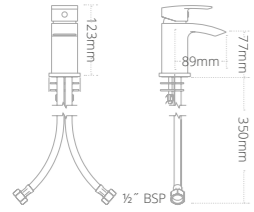

Razo Brassware

Stylish soft curves with enduring appeal.

Click clack waste
see page 253

Razo short projection basin monobloc mixer

- Requires a click clack waste. See page 253
- 0.2 bar: 4.1 l/m 0.5 bar: 6.5 l/m 1.0 bar: 9.4 l/m 3.0 bar: 16.5 l/m
- Recommended minimum operating pressure: 0.5 bar

Product code	Finish	Price
BRS50606	Chrome	£113
BRS90606	Matt Black	£128

Razo tall basin monobloc mixer

- Requires a click clack waste. See page 253
- 0.2 bar: 4.9 l/m 0.5 bar: 7.5 l/m 1.0 bar: 10.6 l/m 3.0 bar: 18.2 l/m
- Recommended minimum operating pressure: 0.5 bar