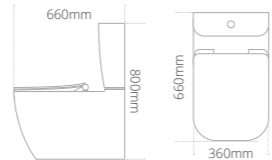

Product code	Size (W x D x H)	Price
COCCBTWWCDXW	360 x 600 x 800	£815

Toilet Accessories

See our range of flushes, fixings and a frame for wall-hung options

Page
271

Quantum Round Sanitaryware

Quantum Round cloakroom semi-recessed washbasin