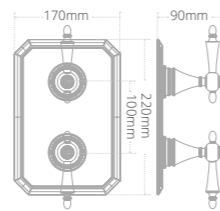

Product code	Finish	Price
BRS00113	Chrome	£871

Salino Brassware

A fusion of contemporary and heritage influences, timeless appeal to suit any style.

Click clack waste
see page 253

Salino basin monobloc mixer

- Includes pop-up waste
- 0.2 bar: 14.0 l/m 0.5 bar: 21.0 l/m 1.0 bar: 29.4 l/m 2.0 bar: 41.4 l/m
- Recommended minimum operating pressure: 0.2 bar
- Not suitable for use with Quantum Round short projection semi-recessed basin
- Not suitable for use with SSV undermount basin