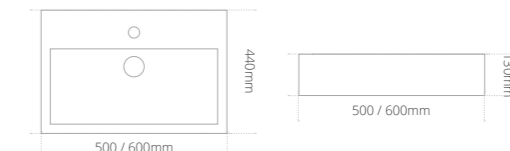

Quantum Square Ceramic slabtop basin

- Integrated Chrome overflow
- One tap hole

Product code	Size (W x D x H)	Price
QSSLBACER50W	500 x 440 x 130	£313
QSSLBACER60W	600 x 440 x 130	£392

Quinn Matt Ceramic sit-on washbasins

- No overflow
- Only suitable for wall mounted and tall deck mounted basin mixers
- Use an unslotted basin waste or colour co-ordinated options