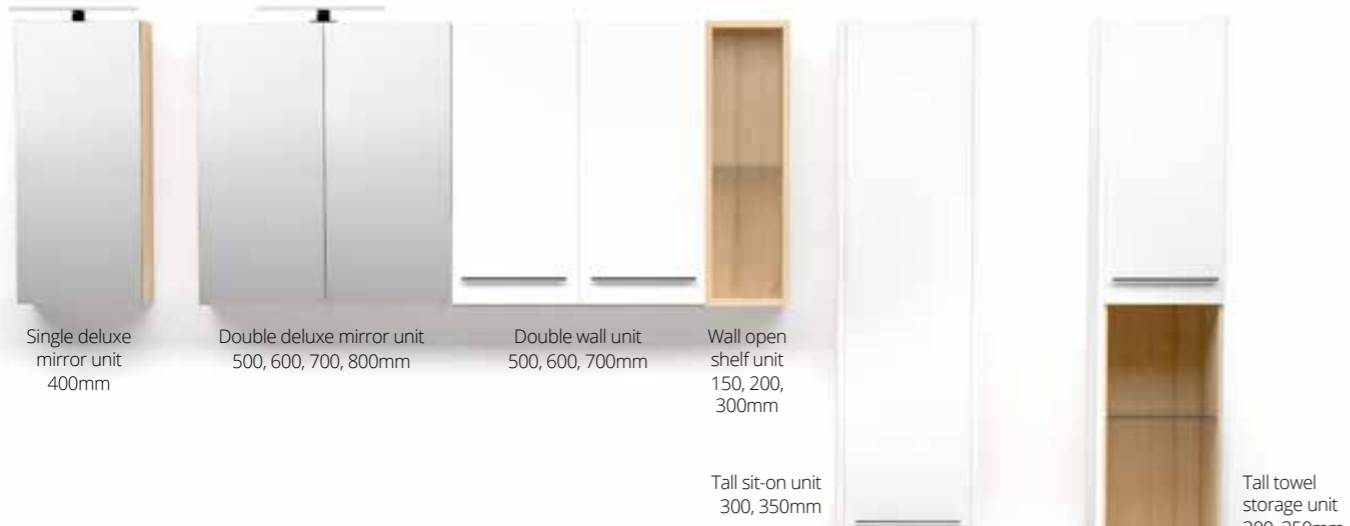

Unit Overview

Single deluxe mirror unit 400mm
 Double deluxe mirror unit 500, 600, 700, 800mm
 Double wall unit 500, 600, 700mm
 Wall open shelf unit 150, 200, 300mm
 Tall sit-on unit 300, 350mm
 Tall towel storage unit 300, 350mm