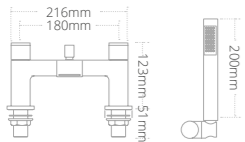

Product code	Finish	Price
BRS00610	Chrome	£281
BRS10610	Matt Black	£337

Razo basin monobloc mixer

- Requires a click clack waste. See page 253
- 0.2 bar: 4.6 l/m 0.5 bar: 7.5 l/m 1.0 bar: 10.0 l/m 3.0 bar: 18.9 l/m
- Recommended minimum operating pressure: 0.5 bar