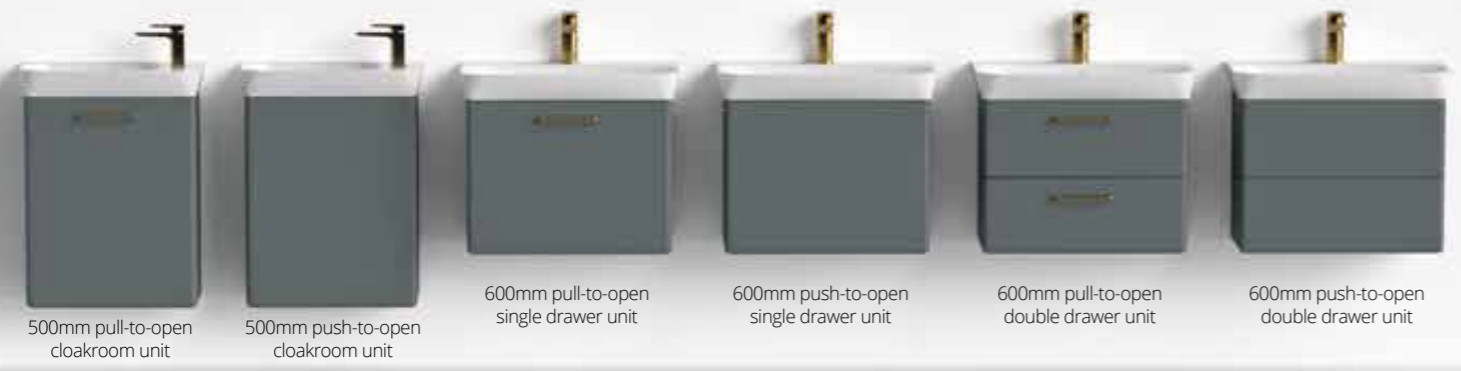

Chic Slabtop Unit Overview