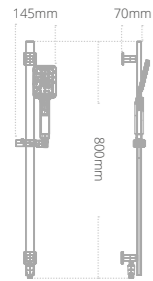

Square riser rail kit

- Integrated wall elbow
- Smooth hose
- Three mode handset

Product code	Finish	Price
BRS01018	Chrome	£218
BRS11018	Matt Black	£267

Slimline pencil riser rail kit

- Integrated wall elbow
- Braided metal hose
- Pencil shower head