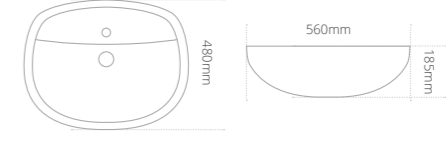

Matese short projection semi-recessed washbasin

- Integrated Chrome overflow
- One tap hole

Product code	Size (W x D x H)	Price
MABASRSP55W	555 x 360 x 155	£339

Matese semi-recessed washbasin

- Integrated overflow
- One tap hole
- Integrated chrome overflow