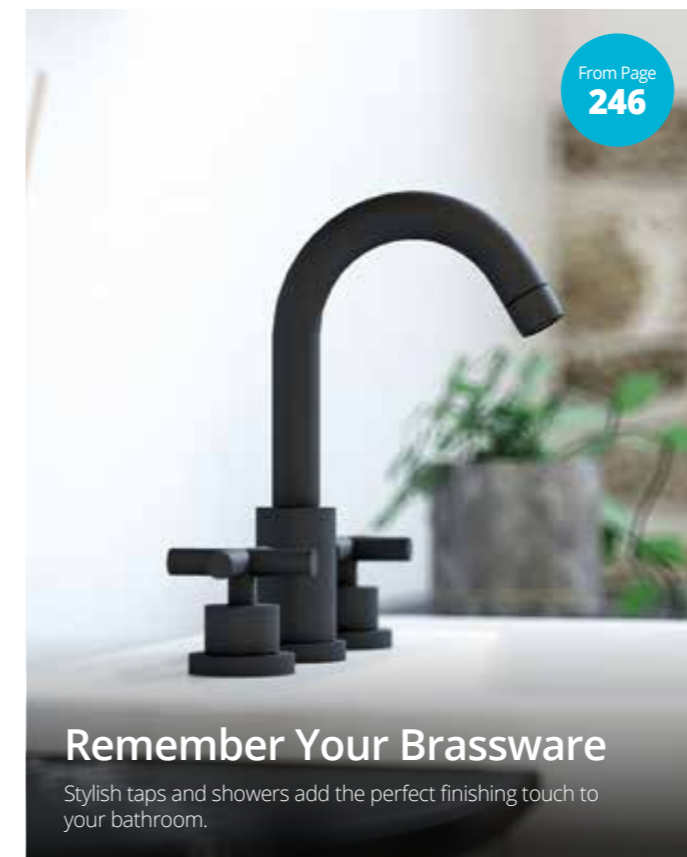

With Monet Round cloakroom basin

- Detachable pre-cut plain fascia
- Basin with two tap holes
- One internal carcass shelf
- For use with an appropriate Utopia worktop
- Waste sold separately

Product code	Size (W x D x H)	Price
PT WB 50 MR CL 2TH	500 x 220 x 835	£1,200
PT WB 60 MR CL 2TH	600 x 220 x 835	£1,229
PT WB 70 MR CL 2TH	700 x 220 x 835	£1,265

With Quantum Round two tap hole cloakroom basin

- Detachable pre-cut plain fascia
- Basin with two tap holes
- One internal carcass shelf
- For use with an appropriate Utopia worktop
- Waste sold separately

Product code	Size (W x D x H)	Price
PT WB 50 QR CL 2TH	500 x 220 x 835	£1,200
PT WB 60 QR CL 2TH	600 x 220 x 835	£1,229
PT WB 70 QR CL 2TH	700 x 220 x 835	£1,265

With Matese cloakroom basin

- Detachable pre-cut plain fascia
- Basin with one left hand tap hole
- One internal carcass shelf
- For use with an appropriate Utopia worktop
- Waste sold separately

Product code	Size (W x D x H)	Price
PT WB 50 M CL	500 x 220 x 835	£1,174
PT WB 60 M CL	600 x 220 x 835	£1,203
PT WB 70 M CL	700 x 220 x 835	£1,239

With Quantum Round one tap hole cloakroom basin

- Detachable pre-cut plain fascia
- Basin with one left hand tap hole
- One internal carcass shelf
- For use with an appropriate Utopia worktop
- Waste sold separately

Product code	Size (W x D x H)	Price
PT WB 50 QR CL 1TH	500 x 220 x 835	£1,200
PT WB 60 QR CL 1TH	600 x 220 x 835	£1,229
PT WB 70 QR CL 1TH	700 x 220 x 835	£1,265

Remember Your Brassware

Stylish taps and showers add the perfect finishing touch to your bathroom.

* For basin technical information please see page 240 onwards, for worktop detail see page 100