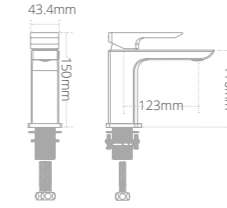

Divine basin monobloc mixer

- Requires a click clack waste. See page 253
- 0.2 bar: 4.8 l/m 0.5 bar: 7.3 l/m 1.0 bar: 10.3 l/m 3.0 bar: 17.8 l/m
- Recommended minimum operating pressure: 0.5 bar