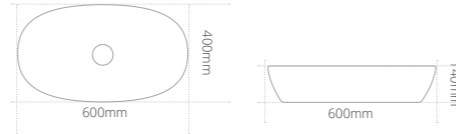

Product code	Size (W x D x H)	Price
OPULABASIN	600 x 400 x 140	£505