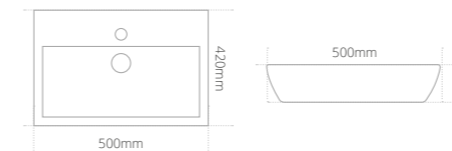

Quantum Square Elegant sit-on washbasin

- Integrated Chrome overflow
- One tap hole

Product code	Size (W x D x H)	Price
QSELBADM50W	500 x 420 x 90	£385

Stratton Mineralcast sit-on washbasin

- No overflow
- Only suitable for wall mounted and tall deck mounted basin mixers
- Use an unslotted basin waste