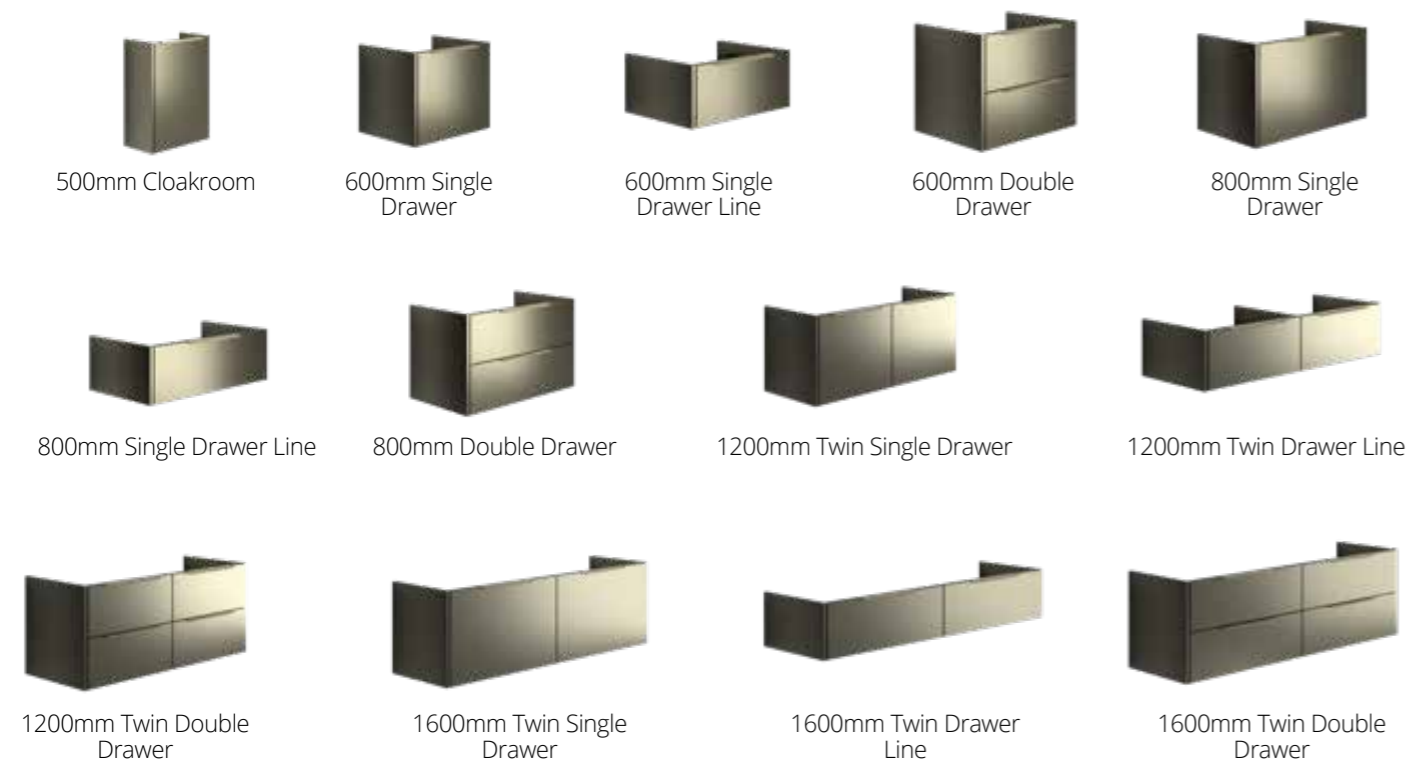

How to order your HeyU furniture

To complement our elegant fitted furniture collections, we are delighted to present our range of beautiful worktops. The hand-picked finishes have been specially selected to complement or contrast perfectly with your choice of furniture and sanitaryware.

Step 1. Decide on your HeyU look

Choose from a slabtop basin or a worktop and sit-on basin.

Step 2. Choose your unit size

Depending on your space, choose from a 500mm single door cloakroom, 600mm wide or 800mm wide single drawer, double drawer or single drawer line unit. Alternatively, create a statement with HeyU twin 1200mm or 1600mm single or double drawer units or single or double drawer line units.

Step 3. Decide on your opening type

HeyU is available in either push-to-open or pull-to-open units. Push-to-open units are handle-less, pull-to-open units require a handle to be ordered separately. Choose from HeyU Chrome, Matt Black or Brushed Brass options.

Step 4. Choose HeyU designs

Choose your Design Style and add the three-digit code at the beginning of your product code.