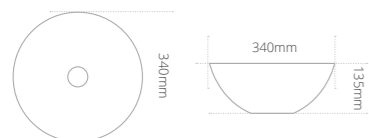

Product code	Size (W x D x H)	Price
CIRSOBAS	340 x 340 x 135	£173

Ceramic Cloakroom Basin

- Basin can be positioned left or right handed
- Supplied with Chrome overflow as standard. For coloured overflow ring upgrades, see below