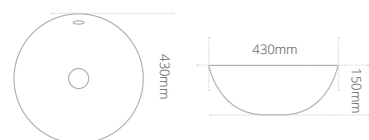

Product code	Size (W x D x H)	Price
MOSITBASW	430 x 430 x 150	£313

Circular Ceramic Sit-on Basin

- Only suitable for wall mounted and tall deck mounted basin mixers
- Basin supplied without an overflow
- We recommend the use of an unslotted basin waste with this basin