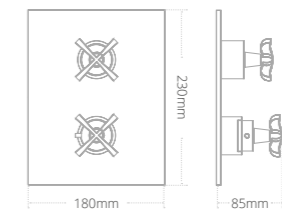

Product code	Finish	Price
BRS00213	Chrome	£788