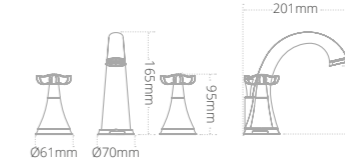

Regent Brassware

Traditionally styled to complement a period look with authentic style.

Click clack waste
see page 253

Regent basin monobloc mixer

- Includes a click-clack waste
- Not suitable for use with Quantum Round short projection and cloakroom semi-recessed basins
- 0.2 bar: 6.0 l/m 0.5 bar: 7.6 l/m 1.0 bar: 12.6 l/m 2.0 bar: 19.0 l/m
- Recommended minimum operating pressure: 0.5 bar

Product code	Finish	Price
BRS00101	Chrome	£528

Regent three hole wall mounted basin mixer

- Includes a click-clack waste
- 0.2 bar: 10.0 l/m 0.5 bar: 19.0 l/m 1.0 bar: 29.0 l/m 3.0 bar: 43.0 l/m
- Recommended minimum operating pressure: 0.2 bar

Product code	Finish	Price
BRS00104	Chrome	£612

Regent three hole bath filler

- 0.2 bar: 8.0 l/m 0.5 bar: 14.5 l/m 1.0 bar: 22.0 l/m 2.0 bar: 32.0 l/m
- Recommended minimum operating pressure: 0.5 bar

Product code	Finish	Price
BRS00108	Chrome	£759

Regent freestanding bath shower mixer with standpipes

- 0.2 bar: 14.0 l/m 0.5 bar: 34.0 l/m 1.0 bar: 52.0 l/m 2.0 bar: 87.0 l/m
- Recommended minimum operating pressure: 0.2 bar

Product code	Finish	Price
BRS00111	Chrome	£1,166

Regent three hole basin mixer

- Includes a click-clack waste
- 0.2 bar: 4.5 l/m 0.5 bar: 8.0 l/m 1.0 bar: 13.0 l/m 2.0 bar: 19.0 l/m
- Recommended minimum operating pressure: 0.5 bar

Product code	Finish	Price
BRS00103	Chrome	£612

Regent tall basin monobloc mixer

- Includes a click-clack waste
- 0.2 bar: 2.7 l/m 0.5 bar: 5.0 l/m 1.0 bar: 8.5 l/m 2.0 bar: 13.0 l/m
- Recommended minimum operating pressure: 1.0 bar

Product code	Finish	Price
BRS00105	Chrome	£562

Regent bath shower mixer

- 0.2 bar: 14.0 l/m 0.5 bar: 34.0 l/m 1.0 bar: 52.0 l/m 2.0 bar: 87.0 l/m
- Recommended minimum operating pressure: 0.2 bar

Product code	Finish	Price
BRS00110	Chrome	£723