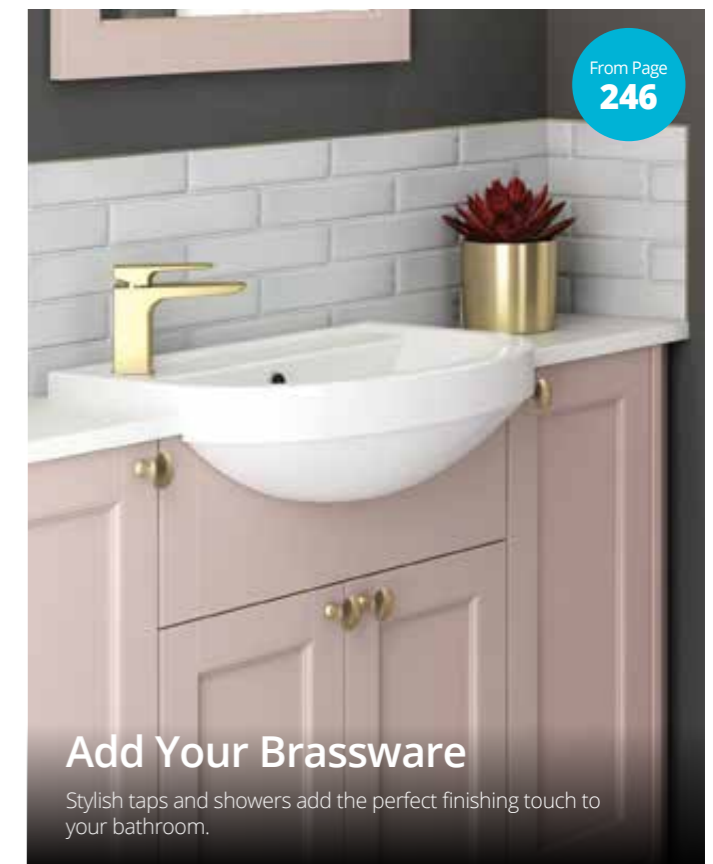

Add Your Brassware

Stylish taps and showers add the perfect finishing touch to your bathroom.

From Page
246