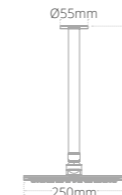

Ceiling Mounted Shower Heads

Round shower head

- Suitable for high and low pressure water systems
- Rub clean shower head
- A slimline shower head

Product code	Finish	Price
BRS01217	Chrome	£176