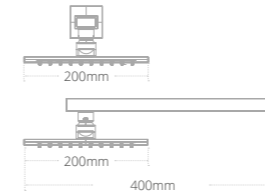

Square shower head

- Suitable for high and low pressure water systems
- Rub clean shower head
- A slimline shower head

Product code	Finish	Price
BRS01118	Chrome	£218
BRS11118	Matt Black	£267