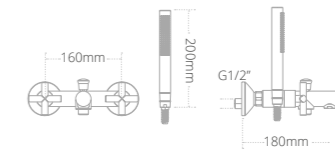

Brassware

Stapleford Brassware

Traditionally styled to complement a period look with authentic style.

Click clack waste
see page 253

Stapleford basin monobloc mixer

- Not suitable for use with Quantum Round short projection and cloakroom semi-recessed basins
- 0.2 bar: 5.2 l/m 0.5 bar: 7.6 l/m 1.0 bar: 11.0 l/m 2.0 bar: 16.0 l/m
- Recommended minimum operating pressure: 0.5 bar
- Requires a click clack waste. See page 253

Product code	Finish	Price
BRS12092	Chrome	£301
BRS12102	Matt Black	£389

Stapleford tall monobloc mixer

- Not suitable for use with Quantum Round short projection and cloakroom semi-recessed basins
- 0.2 bar: 5.2 l/m 0.5 bar: 7.6 l/m 1.0 bar: 11.0 l/m 2.0 bar: 16.0 l/m
- Recommended minimum operating pressure: 0.5 bar
- Requires a click clack waste. See page 253

Product code	Finish	Price
BRS12093	Chrome	£450
BRS12103	Matt Black	£570

Stapleford 3 hole deck mounted basin mixer

- 0.2 bar: 6.0 l/m 0.5 bar: 8.8 l/m 1.0 bar: 12.6 l/m 2.0 bar: 18.0 l/m
- Recommended minimum operating pressure: 0.5 bar
- Requires a click clack waste. See page 253

Product code	Finish	Price
BRS12094	Chrome	£355
BRS12104	Matt Black	£450

Stapleford 3 hole wall mounted basin mixer

- 0.2 bar: 14.0 l/m 0.5 bar: 22.0 l/m 1.0 bar: 31.0 l/m 2.0 bar: 43.0 l/m
- Recommended minimum operating pressure: 0.2 bar
- Requires a click clack waste. See page 253

Product code	Finish	Price
BRS12095	Chrome	£355
BRS12105	Matt Black	£450

Stapleford 3 hole deck mounted bath filler

- 0.2 bar: 19.4 l/m 0.5 bar: 29.2 l/m 1.0 bar: 43.0 l/m 2.0 bar: 56.6 l/m
- Recommended minimum operating pressure: 0.2 bar

Product code	Finish	Price
BRS12096	Chrome	£570
BRS12106	Matt Black	£773

Stapleford 4 hole deck mounted bath shower mixer