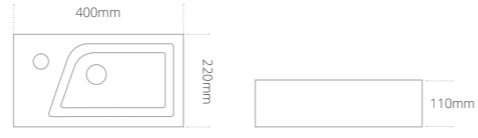

Product code	Size (W x D x H)	Price
MINCLBAS	400 x 220 x 110	£159

Overflow Rings

- Only suitable for ceramic basins featured on this page with the exclusion of the Miro basin