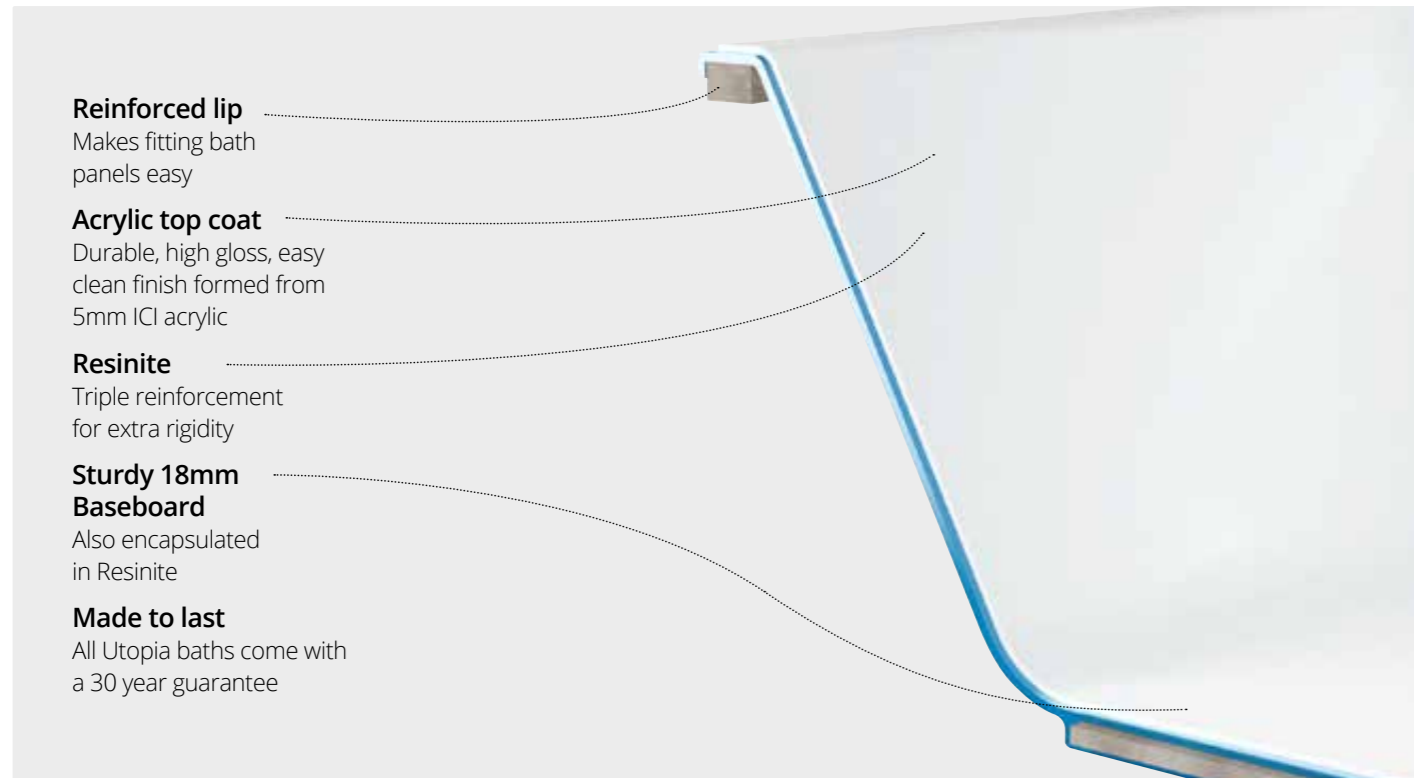

Utopia baths feature a Resinite coating for increased surface durability and a long life

All Utopia baths feature Resinite Bath Technology which provides triple layer reinforcement and a 5mm ICI acrylic top coat giving extra strength, rigidity and longevity.

Utopia baths are different

Utopia baths are made in the UK to the very highest standards. Our stringent quality control procedures ensure that each bath is checked thoroughly at every stage of manufacture.

Resinite coated baths offer the strength and rigidity normally associated with their heavier cast iron counterparts. The entire underside of each bath is coated in a layer of Resinite which provides excellent insulation properties, meaning your bath retains heat more efficiently, staying hotter for longer.

Retains Heat for longer

Amazingly Strong and durable

Unique Design

30 Year Guarantee

Standard Shower Baths And Screens

Double ended shower baths for practical use as well as comfort.

Baths

Dualelle bath

- Supplied undrilled for brassware
- Height stated includes a side panel of 350mm, a plinth height of 175mm, a top rail being fitted of 18mm, and the roll of the bath being 40mm

Resinite
BATH TECHNOLOGY

Product code	Size (W x D x H)	Price
BTH DUA 170/70	1700 x 700 x 583	£598
BTH DUA 170/75	1700 x 750 x 583	£628

Roundelle bath

- Supplied undrilled for brassware
- Height stated includes a side panel of 350mm, a plinth height of 175mm, a top rail being fitted of 18mm, and the roll of the bath being 40mm

Resinite
BATH TECHNOLOGY

Product code	Size (W x D x H)	Price
BTH ROU 170/70	1700 x 700 x 583	£655
BTH ROU 180/80	1800 x 800 x 583	£795

Shower Screens

Single panel bath shower screen

- Screen profile in polished silver
- 8mm Toughened glass
- Clearshield technology

Product code	Size (W x D x H)	Price
BSS SP850PS CS	850 x 8 x 1500	£492

Double panel infold bath shower screen

- Screen profile in polished silver
- 8mm Toughened glass
- Clearshield technology
- Right hand shown

Product code	Size (W x D x H)	Price
BSS DP875PS LHIN CS	875 x 8 x 1500	£696
BSS DP875PS RHIN CS	875 x 8 x 1500	£696

Bath Wastes

Chrome Bath waste with built-in overflow

- Compatible with all Utopia baths
- Supplied with built-in pop up waste

Product code	Finish	Price
BRS01316	Chrome	£67

Matt Black and Brushed Brass Bath wastes with click clack waste

- Compatible with all Utopia baths
- Supplied with click clack waste

Product code	Finish	Price
BRS11316	Matt Black	£72
BRS30316	Brushed Brass	£81