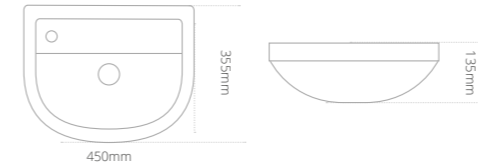

Product code	Size (W x D x H)	Price
QRBASRCL45W1TH	450 x 355 x 135	£339
QRBASRCL45W2TH	450 x 355 x 135	£339