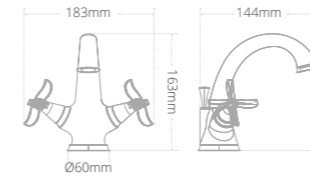

Product code	Finish	Price
BRS00201	Chrome	£379

Salino three hole wall mounted basin mixer

- Includes a click-clack waste
- 0.2 bar: 10.0 l/m 0.5 bar: 19.0 l/m 1.0 bar: 29.0 l/m 2.0 bar: 43.0 l/m
- Recommended minimum operating pressure: 0.2 bar