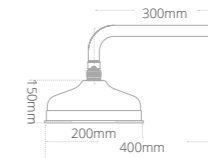

Traditional shower head

- Suitable for high and low pressure water systems

Product code	Finish	Price
BRS01119	Chrome	£190