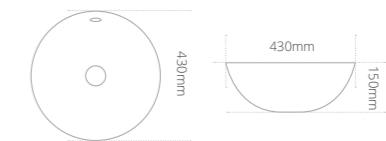

Product code	Size (W x D x H)	Price
MOSITBASW	430 x 430 x 150	£313