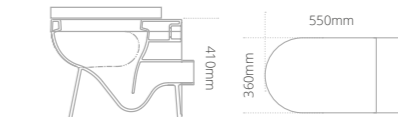

Product code	Size (W x D x H)	Price
QRBTWPANDXW (Soft close seat)	360 x 550 x 410	£600
QRBTWPANPSC (Painted timber seat)	360 x 550 x 410	£769