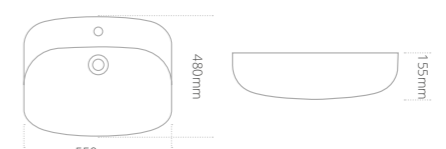

Corr Semi Recessed Standard Basin

- With integrated overflow
- One tap hole
- For use with a standard fitted washbasin unit