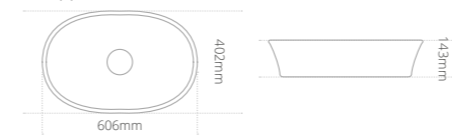

Product code	Size (W x D x H)	Price
HPSITBASW	606 x 402 x 143	£327

Geo Towel Brackets

A decorative touch and practical in polished chrome.

Feature chrome towel brackets

- Supplied as singles

Product code	Size (W x D x H)	Price
GEO TOWEL	25 x 425 x 180	£156