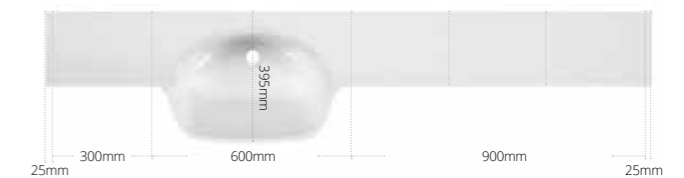

Cut and finish fabrication

Product code	Size (W x D x H)	Price
FABALL1SNG	Single Fabrication	£60
FABALL1DBL	Double Fabrication	£91

Left hand shown