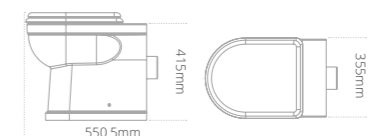

Monet Round back-to-wall toilet and seat

- Available with a soft close seat or Roseberry painted timber soft close seat
- Overall toilet and seat height (soft close) with seat raised: 835mm
- Overall toilet and seat height (painted timber) with seat raised: 855mm
- Toilet seat hinges on a painted timber seat are Chrome
- If installing with reduced depth furniture with the soil pipe in the floor, please check dimensions and compatibility