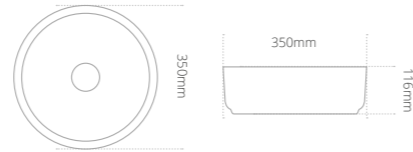

Introducing the MetaLux Sit-on Basin Collection

Elevate your bathroom to a new level of sophistication with our exclusive range of luxurious metal basins. Crafted with precision and style, each basin is a striking centrepiece that unites contemporary design with luxurious detailing to make a bold statement in any space.

Available in three stunning finishes - Brushed Stainless Steel, Brushed Gunmetal Black and Brushed Brass - these basins bring a sense of refined glamour to any space. Their circular 350mm design combines smooth form with practical proportions, creating a focal point that feels both sculptural and functional.

Every basin is completed with a colour-coordinated waste, ensuring a flawless, seamless look down to the smallest detail.

Three eye-catching shades

MetaLux sit-on basins 350 x 350 x 116mm

- These basins do not have an overflow
- Includes click-clack waste
- Colour-matching Freeflow wastes available if required, see below

MetaLux Brushed Stainless Steel

Bring a touch of industrial chic to your bathroom with the beautiful MetaLux basin in silvery Stainless Steel.

Product Code	Finish	Price
MLXSITBASBSS	Brushed Stainless Steel Basin	£399