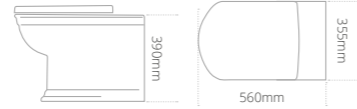

- Soft close seat
- Overall toilet and seat height with seat raised: 825mm

Product code	Size (W x D x H)	Price
QCBTWPANDXW	355 x 560 x 390	£444

Quantum Classical close coupled toilet and seat

- Soft close seat
- Dual flush cistern
- Chrome push button