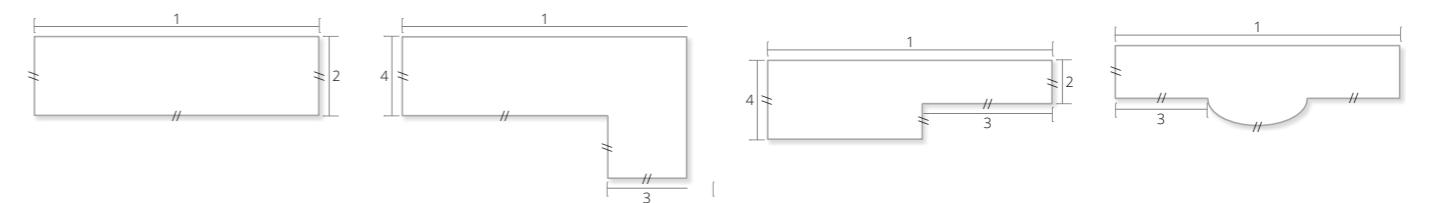

1. 5 Please supply a dimensional drawing of the worktop required with the units clearly marked on so that we can check any discrepancies on your behalf. Please note the minimum overhang requirements denoted on step 3.
2. 6 Please see the four most common worktop configurations below, showing the dimensions you need to supply when ordering your worktop.