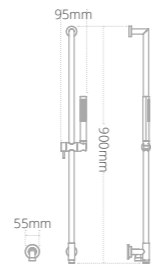

Square riser rail kit

- Integrated wall elbow
- Smooth hose
- Three mode handset

Product code	Finish	Price
BRS01018	Chrome	£218
BRS11018	Matt Black	£267

Slimline pencil riser rail kit

- Integrated wall elbow
- Braided metal hose
- Pencil shower head