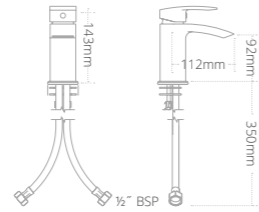

Product code	Finish	Price
BRS50601	Chrome	£128
BRS90601	Matt Black	£148

Razo bath filler

- 0.2 bar: 10.0 l/m 0.5 bar: 16.4 l/m 1.0 bar: 22.4 l/m 3.0 bar: 28.3 l/m
- Recommended minimum operating pressure: 0.5 bar