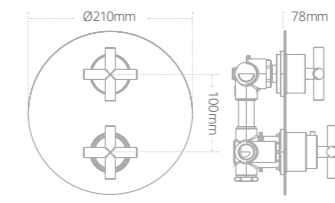

Stapleford dual outlet concealed thermostatic shower valve

- 0.2 bar: 4.3 l/m 0.5 bar: 7.0 l/m 1.0 bar: 11.5 l/m 2.0 bar: 17.0 l/m
- Recommended minimum operating pressure: 0.5 bar