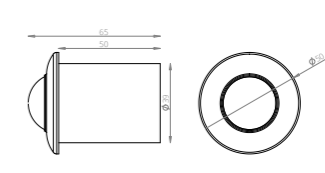

Product code	Size	Price
ACC00001	65mm Diameter	£69

Wall Units

Choose Your Finish Option

To specify your unit finish, add your finish code to the end of the product code, in place of **. For example, to order a Qube 500mm Modular Mirror Cabinet in Wild Green use QBE16311