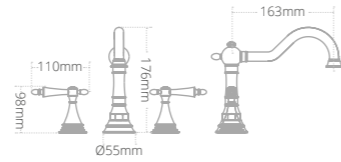

Product code	Finish	Price
BRS00103	Chrome	£612

Regent tall basin monobloc mixer

- Includes a click-clack waste
- 0.2 bar: 2.7 l/m 0.5 bar: 5.0 l/m 1.0 bar: 8.5 l/m 2.0 bar: 13.0 l/m
- Recommended minimum operating pressure: 1.0 bar