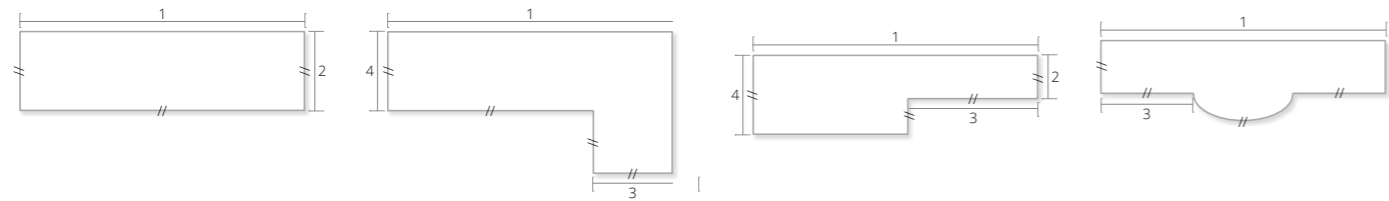

1. 7 Where a bow fronted worktop or fabricated bowl is required, please specify the centre from either end of the worktop. When ordering a bow fronted worktop or fabricated bowl, a 545mm deep worktop will be required as standard.

22mm Solid Surface Worktops

22mm Solid Surface in a range of finishes and depths. All prices include polished edges.

22mm Solid Surface has a 3mm solid surface veneer laminated on to an 19mm solid MDF core and protective backing sheet.

All worktops are hand edged and profiled to order, and are watertight. In multiple widths and depths with cutbacks and curved contours, it is available with a chamfered profile.