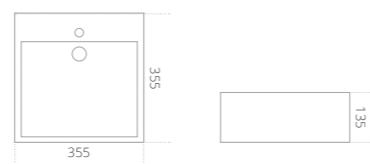

Square Ceramic Sit-on Basin

- Basin supplied without an overflow
- We recommend the use of an unslotted basin waste with this basin
- Basin has an integral tap platform
- Basin has one tap hole

Product code	Size (W x D x H)	Price
SQUSOBAS	355 x 355 x 135	£173