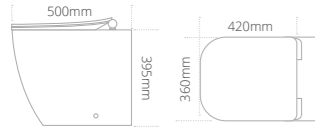

Corr back-to-wall toilet with soft close seat

- With quick release soft close slimline seat
- Easy to clean rimless Pan design
- Short projection space saving solution
- Overall toilet and seat height (soft close) with seat raised: 845mm