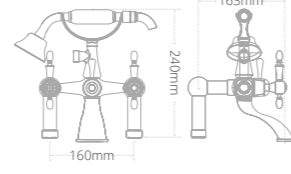

Product code	Finish	Price
BRS00110	Chrome	£723

Regent concealed thermostatic shower valve

- Single outlet
- 0.2 bar: 6.8 l/m 0.5 bar: 10.0 l/m 1.0 bar: 14.0 l/m 2.0 bar: 19.6 l/m
- Recommended minimum operating pressure: 0.2 bar