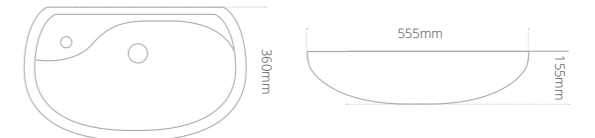

Matase short projection semi-recessed washbasin

- Integrated Chrome overflow
- One tap hole

Product code	Size (W x D x H)	Price
MABASRSP55W	555 x 360 x 155	£339

Matase short projection back-to-wall toilet and seat