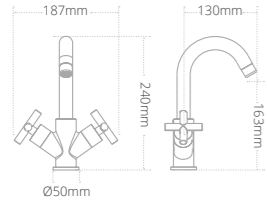

Brassware

Stapleford Brassware

Traditionally styled to complement a period look with authentic style.

Click clack waste
see page 253

Stapleford basin monobloc mixer

- Not suitable for use with Quantum Round short projection and cloakroom semi-recessed basins
- 0.2 bar: 5.2 l/m 0.5 bar: 7.6 l/m 1.0 bar: 11.0 l/m 2.0 bar: 16.0 l/m
- Recommended minimum operating pressure: 0.5 bar
- Requires a click clack waste. See page 253