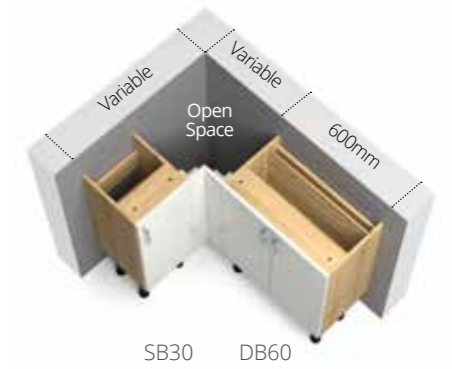

Pressed traditional cornice

- Available in all Original Fitted door finishes

Product code	Size (W x D x H)	Price
TCN 100/1300	1300 x 100 x 18	£82
TCN 100/2600	2600 x 100 x 18	£126