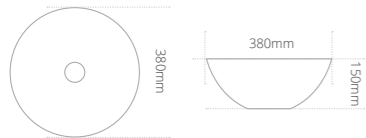

Product code	Size (W x D x H)	Price
STSTITBASW	380 x 380 x 150	£189

Hepworth Mineralcast sit-on washbasin

- No overflow
- Only suitable for wall mounted and tall deck mounted basin mixers
- Supplied as standard with a freeflow waste