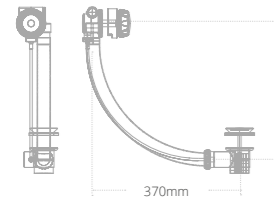

Bath Wastes

Chrome Bath waste with built-in overflow

- Compatible with all Utopia baths
- Supplied with built-in pop up waste