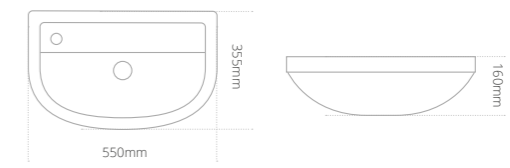

Product code	Size (W x D x H)	Price
QRBASRSP55W1TH	550 x 355 x 160	£366
QRBASRSP55W2TH	550 x 355 x 160	£366

Quantum Round back-to-wall toilet and seat

- Available with a soft close seat or Roseberry painted timber soft close seat
- Overall toilet and seat height (soft close) with seat raised: 830mm
- Overall toilet and seat height (painted timber) with seat raised: 850mm
- Toilet seat hinges on a painted timber seat are Chrome