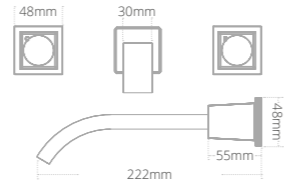

Paleto three hole wall mounted basin mixer

- Includes a click-clack waste
- 0.2 bar: 7.0 l/m 0.5 bar: 19.0 l/m 1.0 bar: 29.0 l/m 2.0 bar: 43.0 l/m
- Recommended minimum operating pressure: 0.2 bar