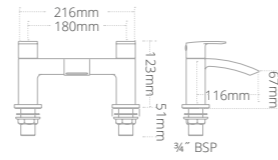

Product code	Finish	Price
BRS00607	Chrome	£240
BRS10607	Matt Black	£289