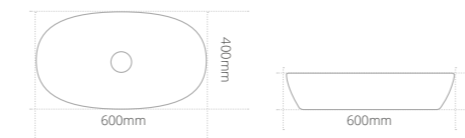

Product code	Size (W x D x H)	Price
OPULABASIN	600 x 400 x 140	£505