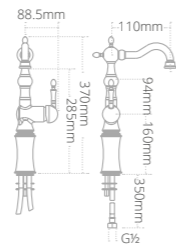

Product code	Finish	Price
BRS00105	Chrome	£562

Regent bath shower mixer

- 0.2 bar: 14.0 l/m 0.5 bar: 34.0 l/m 1.0 bar: 52.0 l/m 2.0 bar: 87.0 l/m
- Recommended minimum operating pressure: 0.2 bar