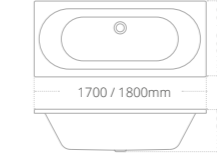

Resinite
BATH TECHNOLOGY

Product code	Size (W x D x H)	Price
BTH ROU 170/70	1700 x 700 x 583	£655
BTH ROU 180/80	1800 x 800 x 583	£795