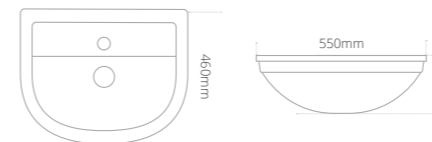

Product code	Size (W x D x H)	Price
MRBASR55W1TH	550 x 460 x 160	£366
MRBASR55W3TH	550 x 460 x 160	£366