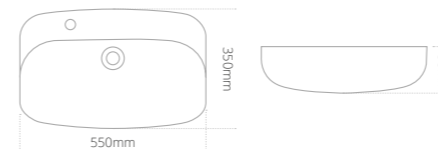

Corr semi-recessed short projection basin

- With integrated overflow
- One tap hole offset
- For use with a reduced depth fitted washbasin unit

Product code	Size (W x D x H)	Price
COBASRSP55W	550 x 350 x 175	£296