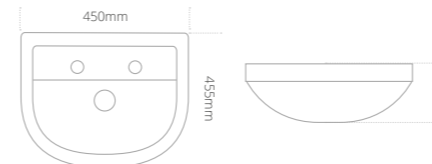

Monet Round Sanitaryware

Monet Round semi-recessed cloakroom washbasin

- Integrated overflow
- Two tap holes

Product code	Size (W x D x H)	Price
MRBASRCL45W2TH	450 x 355 x 135	£339

Monet Round semi-recessed washbasin

- Integrated overflow
- One or three tap hole option
- One tap hole will be pre-drilled centrally