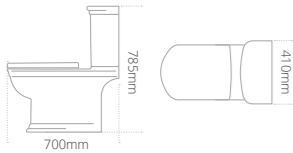

- Soft close seat
- Overall toilet and seat height with seat raised: 825mm

Product code	Size (W x D x H)	Price
QCBTWPANDXW	355 x 560 x 390	£444

Quantum Classical close coupled toilet and seat

- Soft close seat
- Dual flush cistern
- Chrome push button