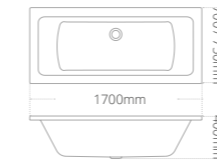

Resinite
BATH TECHNOLOGY

Product code	Size (W x D x H)	Price
BTH DUA 170/70	1700 x 700 x 583	£598
BTH DUA 170/75	1700 x 750 x 583	£628

Roundelle bath

- Supplied undrilled for brassware
- Height stated includes a side panel of 350mm, a plinth height of 175mm, a top rail being fitted of 18mm, and the roll of the bath being 40mm