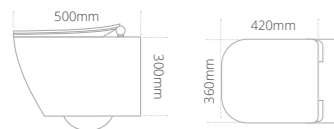

Corr wall-hung toilet with soft close seat

- With quick release soft close slimline seat
- Easy to clean rimless Pan design
- Space saving solution
- Overall toilet and seat height (soft close) with seat raised: 845mm