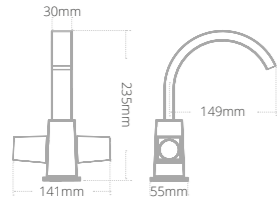

Paleto Brassware

Sleek and contemporary with its minimalist styling a perfect modern feel.

Paleto monobloc basin mixer

- Includes a click-clack waste
- Tap head swivels
- 0.2 bar: 9.2 l/m 0.5 bar: 14.1 l/m 1.0 bar: 19.8 l/m 2.0 bar: 28.0 l/m
- Recommended minimum operating pressure: 0.2 bar
- Not suitable for use with Quantum Round short projection or cloakroom basins