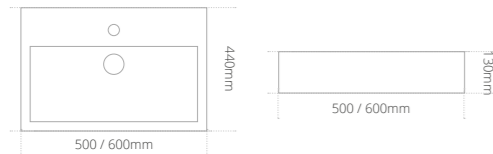

Quantum Square Ceramic slabtop basin

- Integrated Chrome overflow
- One tap hole

Product code	Size (W x D x H)	Price
QSSLBACER50W	500 x 440 x 130	£313
QSSLBACER60W	600 x 440 x 130	£392

Stratton Mineralcast sit-on washbasin

- No overflow
- Only suitable for wall mounted and tall deck mounted basin mixers
- Use an unslotted basin waste