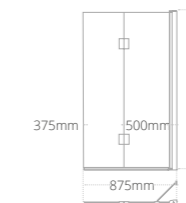

Product code	Size (W x D x H)	Price
BSS DP875PS LHIN CS	875 x 8 x 1500	£696
BSS DP875PS RHIN CS	875 x 8 x 1500	£696