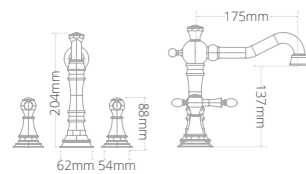

Product code	Finish	Price
BRS00108	Chrome	£759

Regent freestanding bath shower mixer with standpipes

- 0.2 bar: 14.0 l/m 0.5 bar: 34.0 l/m 1.0 bar: 52.0 l/m 2.0 bar: 87.0 l/m
- Recommended minimum operating pressure: 0.2 bar