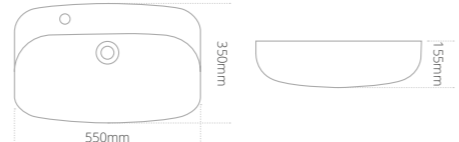

Corr semi-recessed short projection basin

- With integrated overflow
- One tap hole offset
- For use with a reduced depth fitted washbasin unit

Product code	Size (W x D x H)	Price
COBASRSP55W	550 x 350 x 175	£296

Corr back-to-wall toilet with soft close seat

- With quick release soft close slimline seat
- Easy to clean rimless Pan design
- Short projection space saving solution
- Overall toilet and seat height (soft close) with seat raised: 845mm