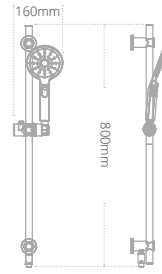

Sliding Shower Rails

Round riser rail kit

- Integrated wall elbow
- Smooth hose
- Three mode handset

Product code	Finish	Price
BRS01017	Chrome	£176
BRS11017	Matt Black	£212