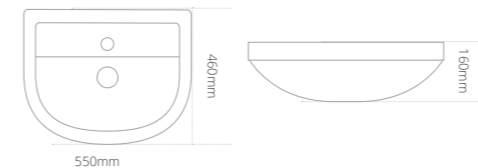

Quantum Round semi-recessed washbasin

- Integrated Chrome overflow
- One or three tap hole option
- One tap hole, located centrally

Product code	Size (W x D x H)	Price
QRBASR55W1TH	550 x 460 x 160	£366
QRBASR55W3TH	550 x 460 x 160	£366

Quantum Round wall-hung toilet and seat

- Available with a soft close seat or Roseberry painted timber soft close seat
- Toilet seat hinges on a painted timber seat are Chrome