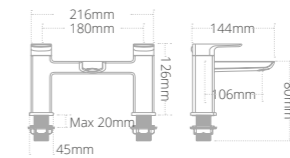

Divine bath filler

- 0.2 bar: 8.0 l/m 0.5 bar: 12.7 l/m 1.0 bar: 17.9 l/m 3.0 bar: 31.5 l/m
- Recommended minimum operating pressure: 1.0 bar

Product code	Finish	Price
BRS00507	Chrome	£321
BRS10507	Matt Black	£383
BRS30507	Brushed Brass	£457