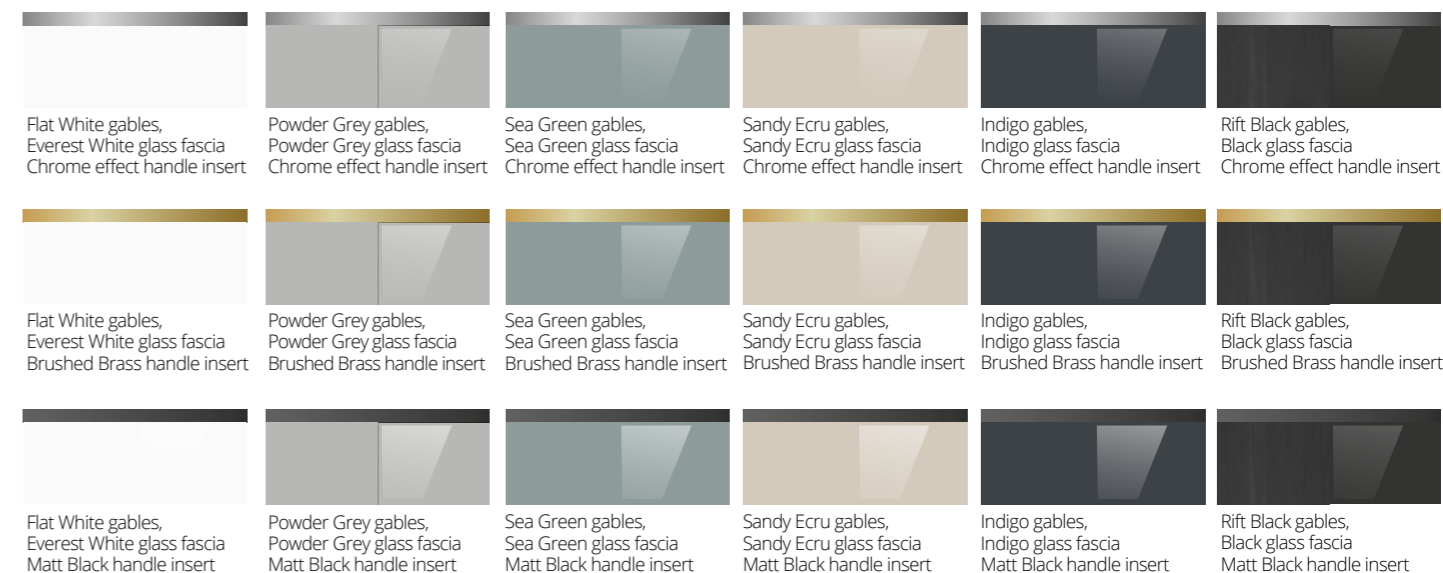

Washbasin Options

Matt Coralux Solid Surface washbasin

Gloss Coralux Solid Surface washbasin

Finish Combinations

Lustre is available in eighteen specially selected finish combinations.

Explore Our Inspirational Settings