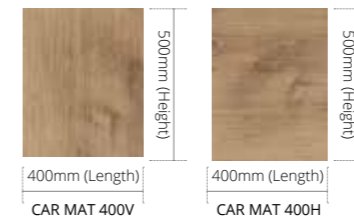

Carcass flyover shelving

- Priced per 100mm
- 2400mm maximum length
- Available in all carcass finishes

Product code	Size	a	b
CFS 200	200 deep	£9	£12
CFS 320	320 deep	£11	£13

Gloss carcass material

- Priced per 100mm
- Maximum height available is 2000mm
- Available in White Gloss or Midnight Grey Gloss

Product code	Price
CAR MAT 400 GL	£17
CAR MAT 600 GL	£22
CAR MAT 800 GL	£28
CAR MAT 1200 GL	£33