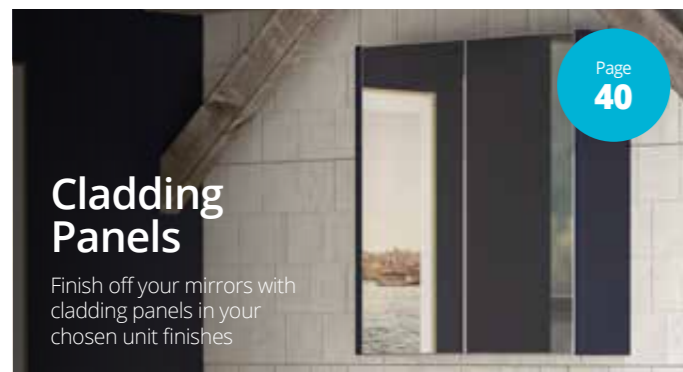

Reduced deluxe single mirror unit

- One internal 6mm toughened glass shelf
- Shaver socket
- Unit will be supplied in the matching carcass furniture finish unless stated on order
- Available left (LH) or right (RH) handed
- Handleless design
- Double sided mirror door with Aluminium frame
- Not suitable for zones 0, 1 and 2 bathroom use
- Touch sensor activated overhead LED illumination
- Overhead light is designed to be mains connected

Product code	Size (W x D x H)	a	b
DSM 40R LH	400 x 160 x 660	£774	£824
DSM 40R RH	400 x 160 x 660	£774	£824

Reduced deluxe double mirror unit

- One internal 6mm toughened glass shelf
- Shaver socket
- Unit will be supplied in the matching carcass furniture finish unless stated on order
- Handleless design
- Double sided mirror door with Aluminium frame
- Not suitable for zones 0, 1 and 2 bathroom use
- Touch sensor activated overhead LED illumination
- Overhead light is designed to be mains connected

Product code	Size (W x D x H)	a	b
DDM 50R	500 x 160 x 660	£1,012	£1,070
DDM 60R	600 x 160 x 660	£1,040	£1,097
DDM 70R	700 x 160 x 660	£1,076	£1,125
DDM 80R	800 x 160 x 660	£1,105	£1,153

Double door

- Two internal 6mm toughened glass shelves
- Double sided mirror door with Aluminium frame
- Powder Grey carcass, cladding panels available

Product code	Size (W x D x H)	Price
CFDM60	600 x 180 x 900	£997
CFDM70	700 x 180 x 900	£1,057

Cladding Panels

Finish off your mirrors with cladding panels in your chosen unit finishes