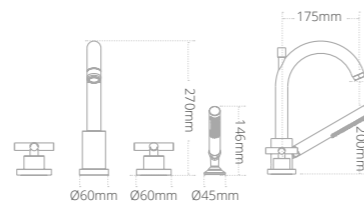

Stapleford 4 hole deck mounted bath shower mixer

- 0.2 bar: 11 l/m 0.5 bar: 21.5 l/m 1.0 bar: 34 l/m 2.0 bar: 50 l/m - Spout
- 0.2 bar: 4 l/m 0.5 bar: 6.5 l/m 1.0 bar: 10.5 l/m 2.0 bar: 18 l/m - Shower
- Recommended minimum operating pressure: 0.5 bar