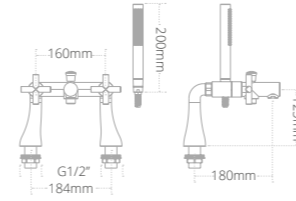

Stapleford deck mounted bath shower mixer

- Spout flow rates: 0.2 bar: 11.0 l/m 0.5 bar: 21.5 l/m 1.0 bar: 34.0 l/m 2.0 bar: 50.0 l/m
- Handset flow rates: 0.2 bar: 4.0 l/m 0.5 bar: 6.5 l/m 1.0 bar: 10.5 l/m 2.0 bar: 18.0 l/m
- Recommended minimum operating pressure: 0.5 bar