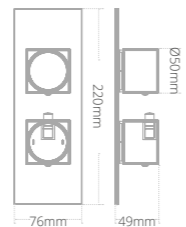

Product code	Finish	Price
BRS00913 (single outlet)	Chrome	£428
BRS10913 (single outlet)	Matt Black	£514
BRS00914 (dual outlet)	Chrome	£450
BRS10914 (dual outlet)	Matt Black	£534