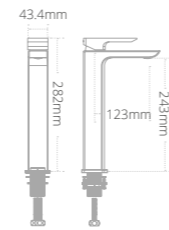

Divine tall basin monobloc mixer

- Requires a click clack waste. See page 253
- 0.2 bar: 3.4 l/m 0.5 bar: 5.7 l/m 1.0 bar: 6.3 l/m 3.0 bar: 9.0 l/m
- Recommended minimum operating pressure: 1.0 bar