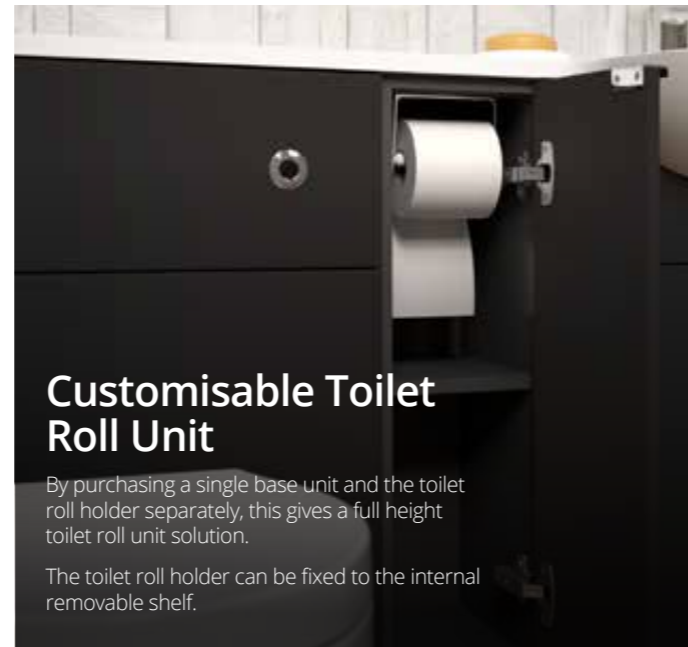

Product code	Size (W x D x H)	a	b
SB 30DLD LH	300 x 340 x 835	£557	£598
SB 30DLD RH	300 x 340 x 835	£557	£598
SB 35DLD LH	350 x 340 x 835	£578	£613
SB 35DLD RH	350 x 340 x 835	£578	£613

Standard base open shelf unit

- One 6mm toughened glass shelf with chrome shelf supports

Product code	Size (W x D x H)	a	b
BOS 15	150 x 320 x 835	£184	£213
BOS 20	200 x 320 x 835	£198	£226
BOS 30	300 x 320 x 835	£213	£240

Single base three drawer unit

Product code	Size (W x D x H)	a	b
BDP 30 3	300 x 340 x 835	£682	£711
BDP 35 3	350 x 340 x 835	£696	£725
BDP 40 3	400 x 340 x 835	£711	£746

Reduced base open shelf unit

- One 6mm toughened glass shelf with chrome shelf supports

Product code	Size (W x D x H)	a	b
BOS 15R	150 x 200 x 835	£184	£213
BOS 20R	200 x 200 x 835	£198	£226
BOS 30R	300 x 200 x 835	£213	£240

Standard double base unit

- One internal carcass shelf

Product code	Size (W x D x H)	a	b
DB 50	500 x 340 x 835	£563	£618
DB 60	600 x 340 x 835	£598	£648
DB 70	700 x 340 x 835	£628	£676

Corner base unit

- Door width is 300mm
- Complete with door finish coloured adjustable corner filler
- Available left (LH) or right (RH) handed
- Right hand shown (based on blank panel)
- One internal carcass shelf
- Door is centrally hinged

Product code	Size (W x D x H)	a	b
CBPS 60 LH	600 x 340 x 835	£598	£648
CBPS 60 RH	600 x 340 x 835	£598	£648

Reduced double base unit

- One internal carcass shelf

Product code	Size (W x D x H)	a	b
DB 50R	500 x 220 x 835	£563	£618
DB 60R	600 x 220 x 835	£598	£648
DB 70R	700 x 220 x 835	£628	£676