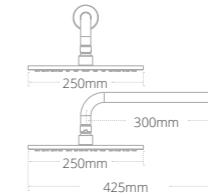

Round shower head

- Suitable for high and low pressure water systems
- Anti-Limescale, easy rub clean nozzles
- Features easy fit shower arm
- 10mm Shower head thickness

Product code	Finish	Price
BRS12124	Chrome	£228
BRS12125	Matt Black	£303