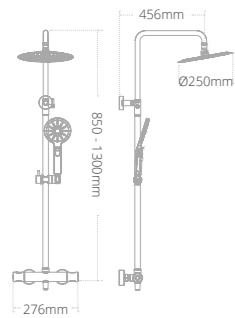

Showers

Complete Shower Kits

To accommodate everyone's preferred way of showering.

Aras round thermostatic bar shower valve

- Sliding holder and three mode handset
- Ultra thin round rub clean shower head
- Cool touch technology
- Adjustable height riser rail
- 0.2 bar: 4.4 l/m 0.5 bar: 6.7 l/m 1.0 bar: 9.3 l/m
- Recommended minimum operating pressure: 0.5 bar

Product code	Finish	Price
BRS00717	Chrome	£617
BRS10717	Matt Black	£809
BRS30717	Brushed Brass	£1,008

Aras square thermostatic bar shower valve

- Sliding holder and handset and three mode handset
- Ultra thin square rub clean shower head
- Cool touch technology
- Adjustable height riser rail
- 0.2 bar: 3.9 l/m 0.5 bar: 8.1 l/m 1.0 bar: 12.9 l/m
- 3.0 bar: 22.3 l/m
- Recommended minimum operating pressure: 0.5 bar