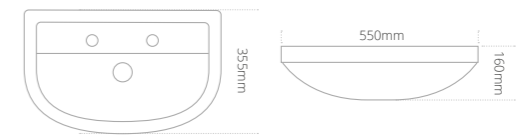

Monet Round semi-recessed short projection washbasin

- Integrated overflow
- Two tap holes