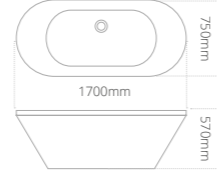

Sensuelle freestanding bath with no skirt

- Not suitable for deck mounted brassware

Resinite
BATH TECHNOLOGY

Product code	Size (W x D x H)	Price
BTH00011	1700 x 750 x 570	£894

Bath Wastes

Chrome Bath waste with built-in overflow