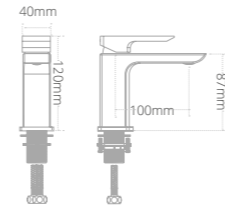

Divine short projection monobloc mixer

- Requires a click clack waste. See page 253
- 0.2 bar: 4.1 l/m 0.5 bar: 6.1 l/m 1.0 bar: 8.5 l/m 3.0 bar: 14.5 l/m
- Recommended minimum operating pressure: 1.0 bar
- Not suitable for use with Quantum Round Short Projection or cloakroom basins