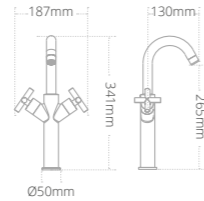

Stapleford tall monobloc mixer

- Not suitable for use with Quantum Round short projection and cloakroom semi-recessed basins
- 0.2 bar: 5.2 l/m 0.5 bar: 7.6 l/m 1.0 bar: 11.0 l/m 2.0 bar: 16.0 l/m
- Recommended minimum operating pressure: 0.5 bar
- Requires a click clack waste. See page 253