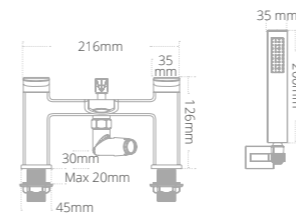

Product code	Finish	Price
BRS00510	Chrome	£440
BRS10510	Matt Black	£524
BRS30510	Brushed Brass	£587

Razo Brassware

Stylish soft curves with enduring appeal.

Click clack waste
see page 253

Razo short projection basin monobloc mixer