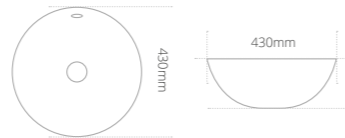

Product code	Size (W x D x H)	Price
MOSITBASW	430 x 430 x 150	£313

Opula Ceramic sit-on washbasin

- No overflow
- Only suitable for wall mounted and tall deck mounted basin mixers
- Use an unslotted basin waste