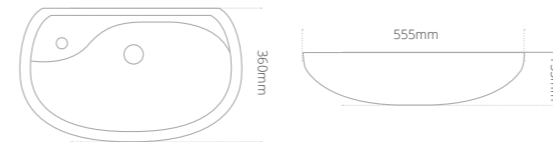

Matese short projection semi-recessed washbasin

- Integrated Chrome overflow
- One tap hole

Product code	Size (W x D x H)	Price
MABASRSP55W	555 x 360 x 155	£339

Matese semi-recessed washbasin

- Integrated overflow
- One tap hole
- Integrated chrome overflow