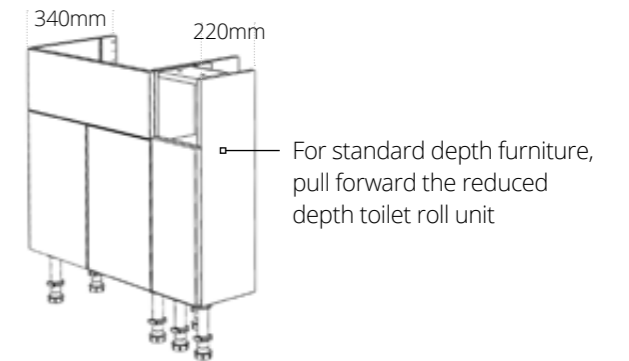

Standard with cistern

- Detachable fascia
- Allows for plinth to be run behind the fascia panel
- Dual flush cistern
- Chrome push button

Product code	Size (W x D x H)	a	b
WC FH 51	500 x 340 x 835	£768	£831
WC FH 61	600 x 340 x 835	£796	£861
WC FH 71	700 x 340 x 835	£829	£883
WC FH 81	800 x 340 x 835	£855	£909

Reduced with cistern

- Detachable fascia
- Allows for plinth to be run behind the fascia panel
- Dual flush cistern
- Chrome push button

Product code	Size (W x D x H)	a	b
WC FH 51R	500 x 220 x 835	£768	£831
WC FH 61R	600 x 220 x 835	£796	£861
WC FH 71R	700 x 220 x 835	£829	£883
WC FH 81R	800 x 220 x 835	£855	£909

Flush Upgrade Options

Different flush option available to complement the style and look of your bathroom.

Flush options see page 271

Electronic flush upgrade

- Battery or mains powered
- For use with toilet units
- Indicates full or reduced flushes
- Not suitable for use with 500mm toilet unit

Product code	Finish	Price
ELECFL	Chrome	£437
ELECFLMB	Matt Black	£450
ELECFLBB	Brushed Brass	£489

Dual flush push button

Product code	Finish	Price
DFPBBLK	Matt Black	£85
DFPBRRB	Brushed Brass	£109

Toilet Roll Units

A smart concealed solution to store your toilet roll out of sight.

Toilet roll unit

- For standard and reduced depth furniture
- For standard depth furniture, pull forward the reduced depth toilet roll unit

Product code	Size (W x D x H)	a	b
TIS 20R	200 x 220 x 835	£359	£387