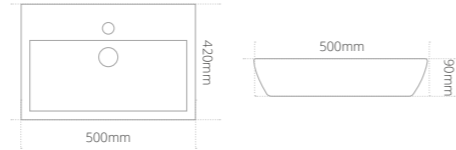

Quantum Square Elegant sit-on washbasin

- Integrated Chrome overflow
- One tap hole

Product code	Size (W x D x H)	Price
QSELBADM50W	500 x 420 x 90	£385

Quinn Matt Ceramic sit-on washbasins

- No overflow
- Only suitable for wall mounted and tall deck mounted basin mixers
- Use an unslotted basin waste or colour co-ordinated options