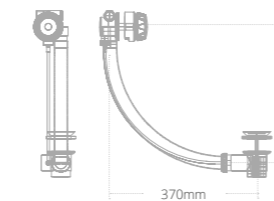

Bath Wastes

Chrome Bath waste with built-in overflow

- Compatible with all Utopia baths
- Supplied with built-in pop up waste

Product code	Finish	Price
BRS01316	Chrome	£67