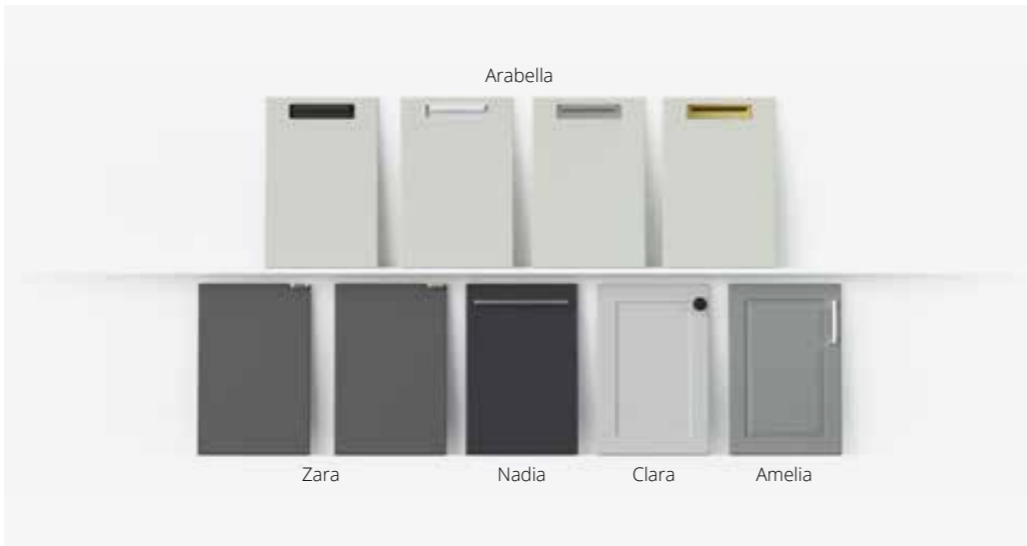

Zara

Nadia

Clara

Amelia

4 Cladding panels

Create a subtle yet effective slimline framed look. Ideal where your carcass choice doesn't match your choice of door finish, but you'd like to create a co-ordinated look.