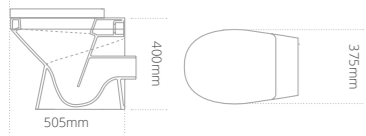

Toilets

Matese short projection back-to-wall toilet and seat

- Soft close seat
- Space saving
- Overall toilet and seat height with seat raised: 850mm