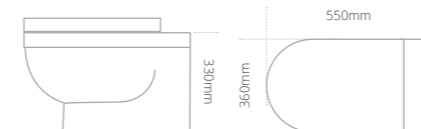

Product code	Size (W x D x H)	Price
QRBASR55W1TH	550 x 460 x 160	£366
QRBASR55W3TH	550 x 460 x 160	£366

Quantum Round wall-hung toilet and seat

- Available with a soft close seat or Roseberry painted timber soft close seat
- Toilet seat hinges on a painted timber seat are Chrome