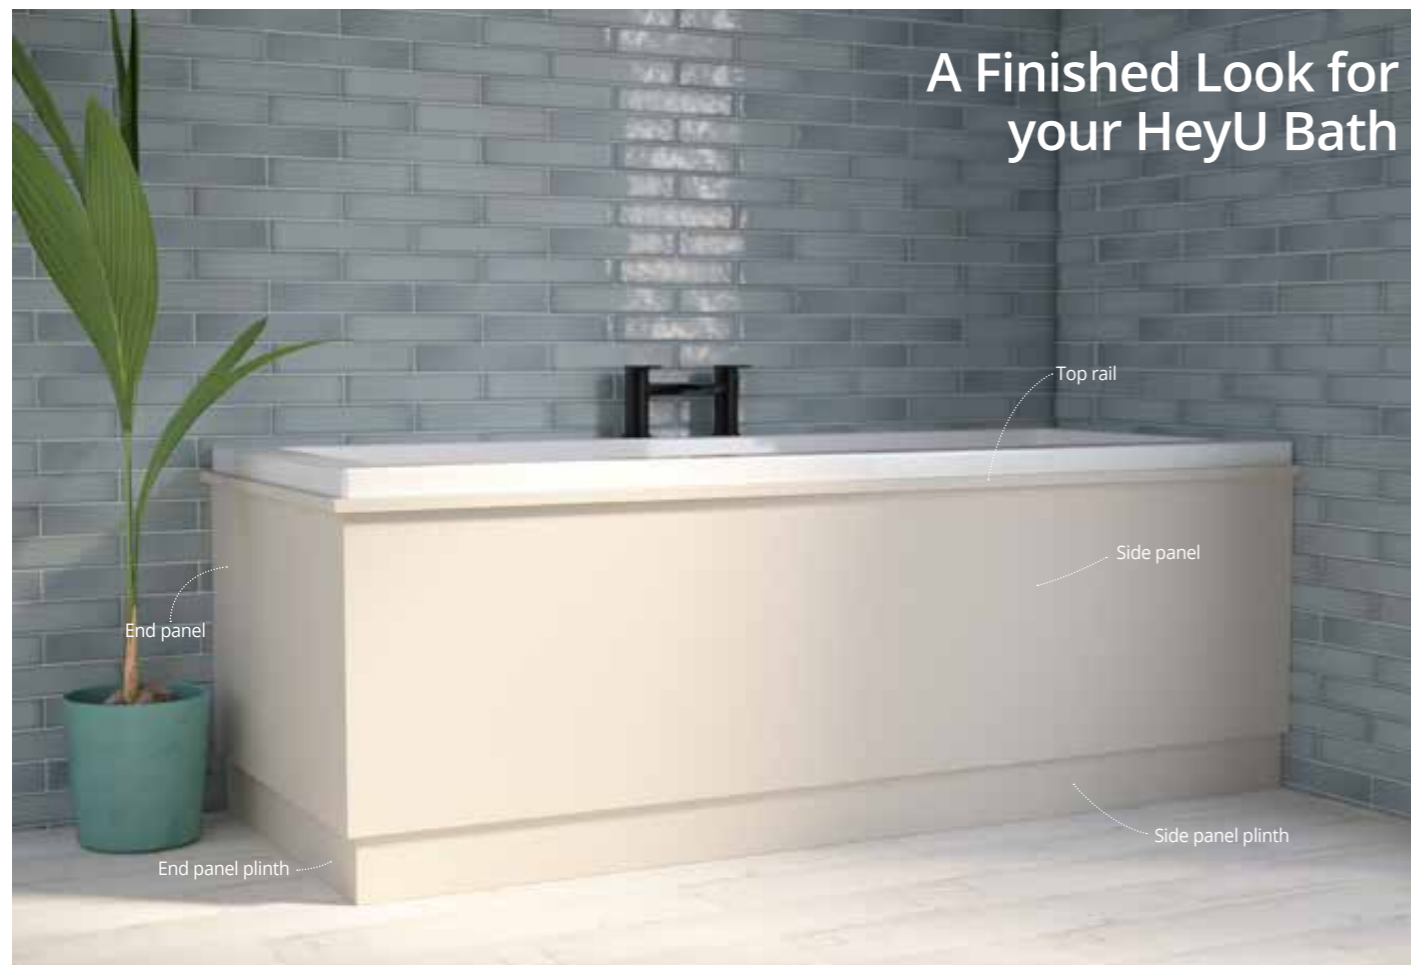

A Finished Look for your HeyU Bath

Luma Mirrors

Packed with useful features, Luma is a beautiful circular mirror which can also be customised to match your chosen door finish.

Luma mirror

- Concealed fixing supplied
- Frosted illuminated halo surround
- Touch switch located on the lower face of the mirror glass
- Demister (Excluding 500mm version)
- Includes driver for lights
- IP44 Rated
- Natural white LED light (Colour temperature 4200 kelvins)