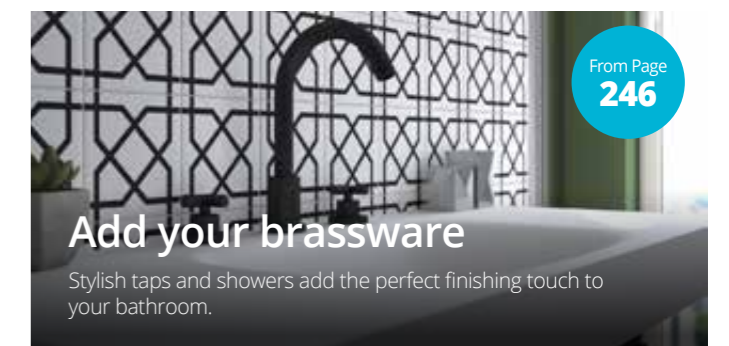

Product code	Size (W x D x H)	Price
QSELBADM50W	500 x 420 x 90	£385

Stratton Mineralcast sit-on washbasin

- No overflow
- Only suitable for wall mounted and tall deck mounted basin mixers
- Use an unslotted basin waste

Product code	Size (W x D x H)	Price
STSITBASW	380 x 380 x 150	£189

Hepworth Mineralcast sit-on washbasin

- No overflow
- Only suitable for wall mounted and tall deck mounted basin mixers
- Supplied as standard with a freeflow waste

Product code	Size (W x D x H)	Price
HPSITBASW	606 x 402 x 143	£327

Geo Towel Brackets

A decorative touch and practical in polished chrome.

Feature chrome towel brackets

- Supplied as singles

Product code	Size (W x D x H)	Price
GEO TOWEL	25 x 425 x 180	£156

Miro Ceramic sit-on washbasin

- Integrated Chrome overflow
- Only suitable for wall mounted and tall deck mounted basin mixers

Product code	Size (W x D x H)	Price
MOSITBASW	430 x 430 x 150	£313

Quantum Square Ceramic slabtop basin

- Integrated Chrome overflow
- One tap hole

Product code	Size (W x D x H)	Price
QSSLBACER50W	500 x 440 x 130	£313
QSSLBACER60W	600 x 440 x 130	£392

Quinn Matt Ceramic sit-on washbasins

- No overflow
- Only suitable for wall mounted and tall deck mounted basin mixers
- Use an unslotted basin waste or colour co-ordinated options

Product code	Size (W x D x H)	Price
QUSITBASC	365 x 365 x 120	£268
QUSITBAST	365 x 365 x 120	£268
QUBASWASTEC	Quinn Unslotted Basin Waste Chalk	£67
QUBASWASTET	Quinn Unslotted Basin Waste Twilight	£67

Add your brassware

Stylish taps and showers add the perfect finishing touch to your bathroom.

From Page 246