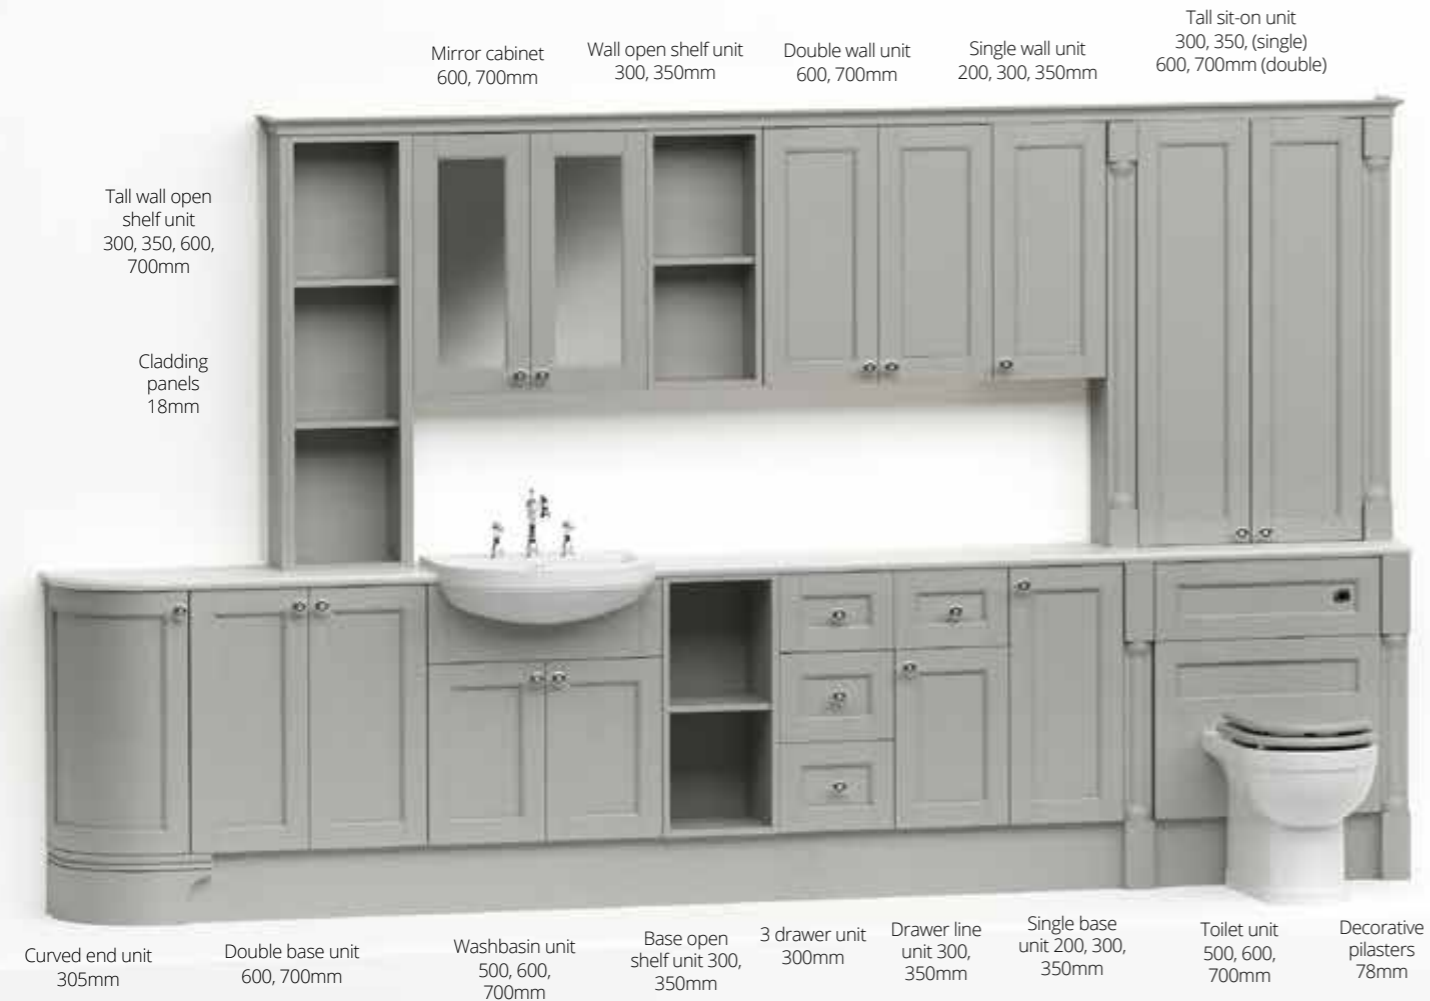

Roseberry Fitted Unit Overview