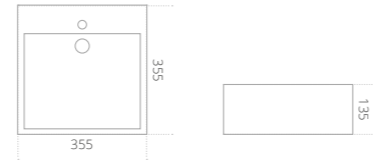

Product code	Size (W x D x H)	Price
SQSOBAS	355 x 355 x 135	€212.79

Mineralcast Cloakroom Basin

- Basin has one tap hole, always on the left hand side of basin
- Basin supplied without an overflow
- We recommend the use of an unslotted basin waste with this basin