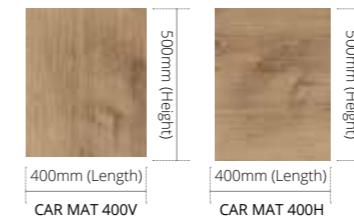

Carcass material

- Priced per 100mm
- Maximum height available is 2000mm
- Available in all matt carcass finishes
- The dimensions stated first dictates the grain direction

Product code	Price
CAR MAT 400 V	€15.99
CAR MAT 600 V	€18.45
CAR MAT 800 V	€20.91
CAR MAT 1200 V	€23.37
CAR MAT 400 H	€15.99
CAR MAT 600 H	€18.45
CAR MAT 800 H	€20.91
CAR MAT 1200 H	€23.37

Please supply a drawing with your order to indicate grain direction

V = Vertical
H = Horizontal

Carcass flyover shelving

- Priced per 100mm
- 2400mm maximum length
- Available in all carcass finishes

Product code	Size	a	b
CFS 200	200 deep	€11.07	€14.76
CFS 320	320 deep	€13.53	€15.99

Gloss carcass material

- Priced per 100mm
- Maximum height available is 2000mm
- Available in White Gloss or Midnight Grey Gloss

Product code	Price
CAR MAT 400 GL	€20.91
CAR MAT 600 GL	€27.06
CAR MAT 800 GL	€34.44
CAR MAT 1200 GL	€40.59

Pressed traditional cornice

- Available in all Original Fitted door finishes

Product code	Size (W x D x H)	Price
TCN 100/1300	1300 x 100 x 18	€100.86
TCN 100/2600	2600 x 100 x 18	€154.98