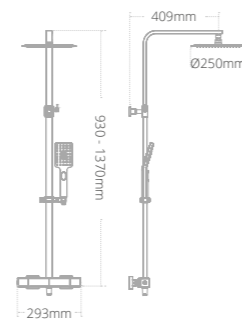

Product code	Finish	Price
BRS00718	Chrome	€813.03
BRS10718	Matt Black	€1,044.27

Mix And Match Showering

Create a bespoke configuration to suit your individual style

Shower Valves

Round concealed thermostatic shower valves

- 0.2 bar: 7.9 l/m 0.5 bar: 12.6 l/m 1.0 bar: 20.0 l/m 3.0 bar: 36.0 l/m
- Recommended minimum operating pressure: 0.2 bar