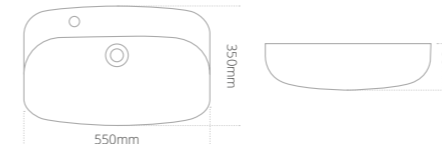

Corr semi-recessed short projection basin

• With integrated overflow
• One tap hole offset
• For use with a reduced depth fitted washbasin unit