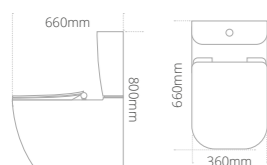

Corr close coupled back-to-wall toilet with soft close seat

- With quick release soft close slimline seat
- Easy to clean rimless Pan design
- Short projection space saving solution
- Dual flush cistern
- Chrome push button
- Overall toilet and seat height (soft close) with seat raised: 845mm