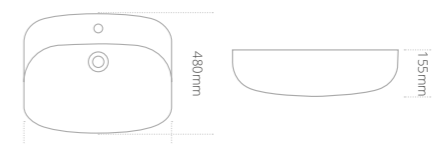

Corr Semi Recessed Standard Basin

• With integrated overflow
• One tap hole
• For use with a standard fitted washbasin unit

Product code	Size (W x D x H)	Price
COBASR55W	550 x 450 x 175	€376.38

646mm Central Basin

• With integrated overflow
• Includes chrome overflow ring
• One tap hole