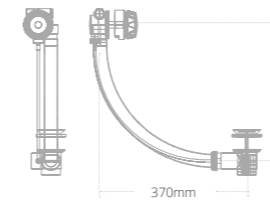

Chrome Bath waste with built-in overflow

- Compatible with all Utopia baths
- Please use a brushed brass bath waste when choosing our Brass bath taps
- Supplied with built-in pop up waste

Product code	Finish	Price
BRS01316	Chrome	€82.41