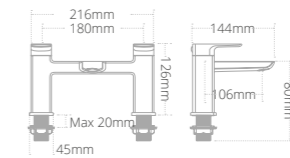

Product code	Finish	Price
BRS00507	Chrome	€394.83
BRS10507	Matt Black	€471.09
BRS30507	Brushed Brass	€562.11

Razo Brassware

Stylish soft curves with enduring appeal.

Click clack waste
see page 253

Razo short projection basin monobloc mixer