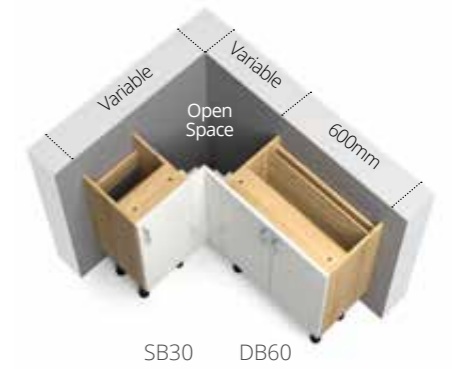

Pressed traditional cornice

- Available in all Original Fitted door finishes

Product code	Size (W x D x H)	Price
TCN 100/1300	1300 x 100 x 18	€100.86
TCN 100/2600	2600 x 100 x 18	€154.98

Cladding Panels

Cladding panels are required to achieve a fully co-ordinated look when your door finish isn't available as a carcass. Cladding panels are also used as filler panels when required, or to create a fully co-ordinated look.