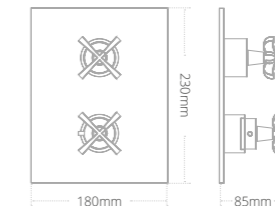

Product code	Finish	Price
BRS00213	Chrome	€969.24