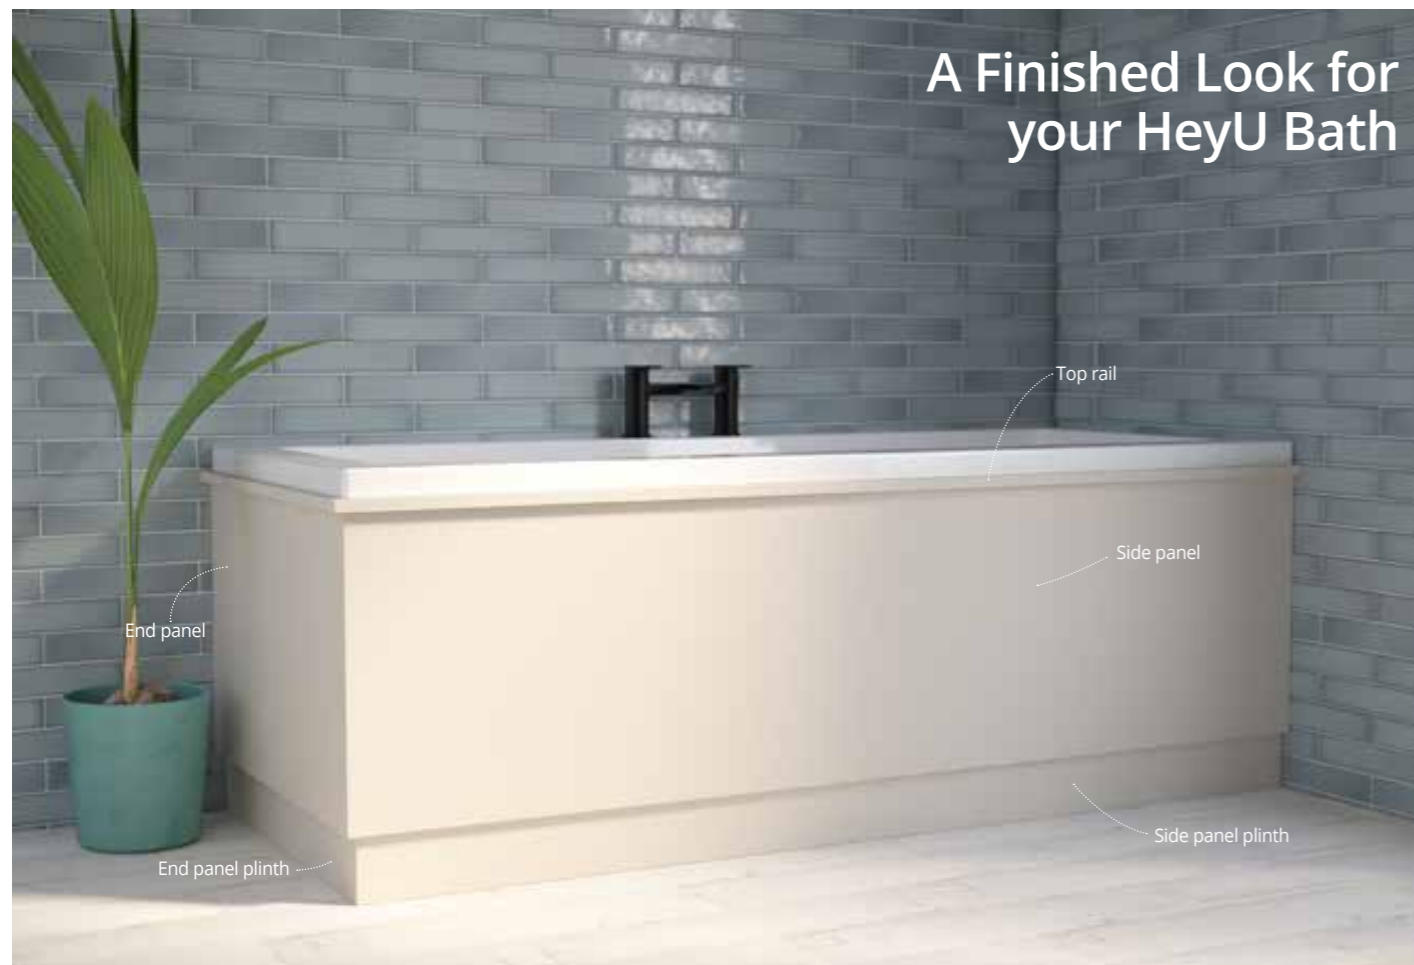

A Finished Look for your HeyU Bath

Labels in the image:
 End panel
 End panel plinth
 Top rail
 Side panel
 Side panel plinth

Luma Mirrors

Packed with useful features, Luma is a beautiful circular mirror which can also be customised to match your chosen door finish.