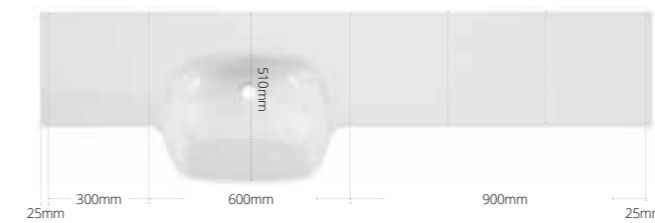

Cut and finish fabrication

Product code	Size (W x D x H)	Price
FABALL1SNG	Single Fabrication	€73.80
FABALL1DBL	Double Fabrication	€111.93

Left hand shown