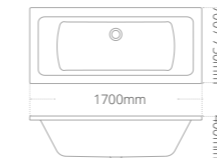

Resinite

BATH TECHNOLOGY

Product code	Size (W x D x H)	Price
BTH DUA 170/70	1700 x 700 x 583	€735.54
BTH DUA 170/75	1700 x 750 x 583	€772.44

Roundelle bath

- Supplied undrilled for brassware
- Height stated includes a side panel of 350mm, a plinth height of 175mm, a top rail being fitted of 18mm, and the roll of the bath being 40mm