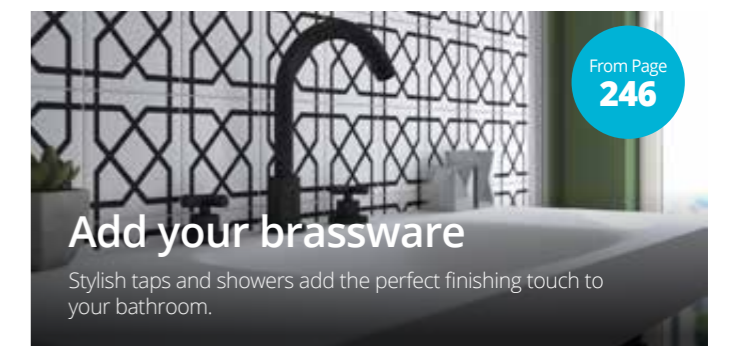

Stratton Mineralcast sit-on washbasin

- No overflow
- Only suitable for wall mounted and tall deck mounted basin mixers
- Use an unslotted basin waste

Product code	Size (W x D x H)	Price
STSITBASW	380 x 380 x 150	€232.47

Hepworth Mineralcast sit-on washbasin

- No overflow
- Only suitable for wall mounted and tall deck mounted basin mixers
- Supplied as standard with a freeflow waste

Product code	Size (W x D x H)	Price
HPSITBASW	606 x 402 x 143	€402.21

Geo Towel Brackets

A decorative touch and practical in polished chrome.

Feature chrome towel brackets

- Supplied as singles

Product code	Size (W x D x H)	Price
GEO TOWEL	25 x 425 x 180	€191.88

Miro Ceramic sit-on washbasin

- Integrated Chrome overflow
- Only suitable for wall mounted and tall deck mounted basin mixers

Product code	Size (W x D x H)	Price
MOSITBASW	430 x 430 x 150	€384.99

Quantum Square Ceramic slabtop basin

- Integrated Chrome overflow
- One tap hole

Product code	Size (W x D x H)	Price
QSSLBACER50W	500 x 440 x 130	€384.99
QSSLBACER60W	600 x 440 x 130	€482.16

Quinn Matt Ceramic sit-on washbasins

- No overflow
- Only suitable for wall mounted and tall deck mounted basin mixers
- Use an unslotted basin waste or colour co-ordinated options

Product code	Size (W x D x H)	Price
QUSITBASC	365 x 365 x 120	€329.64
QUSITBAST	365 x 365 x 120	€329.64
QUBASWASTEC	Quinn Unslotted Basin Waste Chalk	€82.41
QUBASWASTET	Quinn Unslotted Basin Waste Twilight	€82.41

Add your brassware

Stylish taps and showers add the perfect finishing touch to your bathroom.

From Page 246