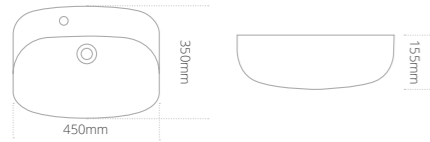

Corr Sanitaryware

Corr semi-recessed cloakroom basin

- With integrated overflow
- One tap hole offset
- For use with a reduced depth fitted washbasin unit

Product code	Size (W x D x H)	Price
COBASRCL45W	450 x 350 x 175	€339.48