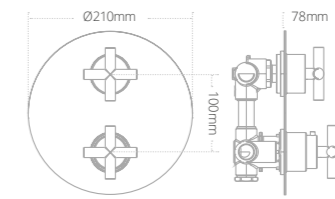

Stapleford dual outlet concealed thermostatic shower valve

- 0.2 bar: 4.3 l/m 0.5 bar: 7.0 l/m 1.0 bar: 11.5 l/m 2.0 bar: 17.0 l/m
- Recommended minimum operating pressure: 0.5 bar