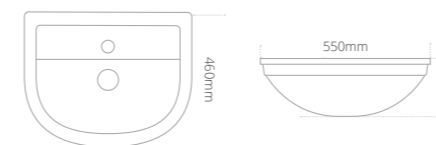

Product code	Size (W x D x H)	Price
MRBASR55W1TH	550 x 460 x 160	€450.18
MRBASR55W3TH	550 x 460 x 160	€450.18