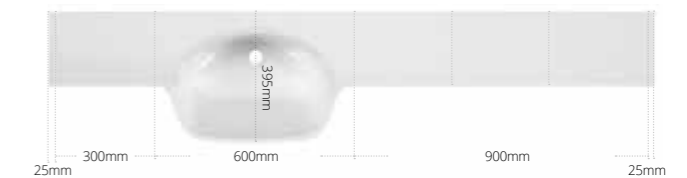

Cut and finish fabrication

Product code	Size (W x D x H)	Price
FABALL1SNG	Single Fabrication	€73.80
FABALL1DBL	Double Fabrication	€111.93

Left hand shown