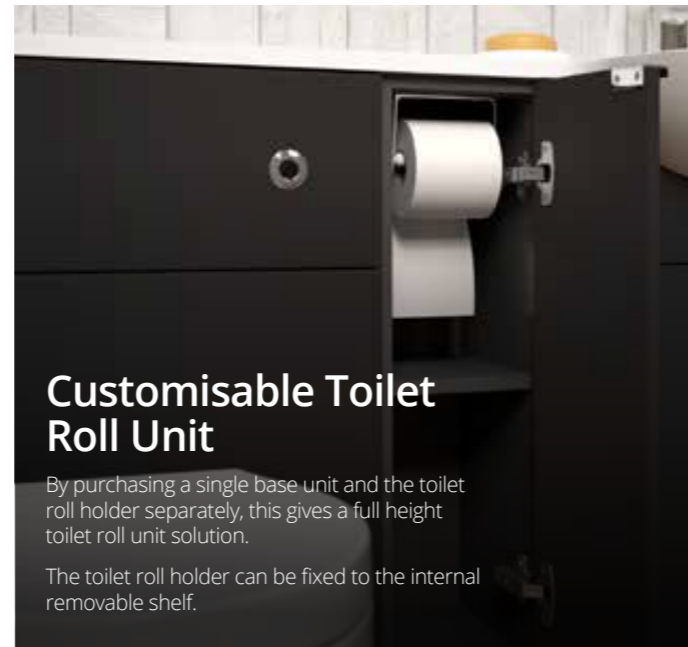

Internal toilet roll holder

- Chrome frame
- Available to use on the internal of base units

Product code	Price
INTRRH	€45.51

Single base drawer line unit

- Available left (LH) or right (RH) handed
- Left hand shown
- One internal carcass shelf

Product code	Size (W x D x H)	a	b
SB 30DLD LH	300 x 340 x 835	€685.11	€735.54
SB 30DLD RH	300 x 340 x 835	€685.11	€735.54
SB 35DLD LH	350 x 340 x 835	€710.94	€753.99
SB 35DLD RH	350 x 340 x 835	€710.94	€753.99

Single base three drawer unit

Product code	Size (W x D x H)	a	b
BDP 30 3	300 x 340 x 835	€838.86	€874.53
BDP 35 3	350 x 340 x 835	€856.08	€891.75
BDP 40 3	400 x 340 x 835	€874.53	€917.58

Standard base open shelf unit

- One 6mm toughened glass shelf with chrome shelf supports

Product code	Size (W x D x H)	a	b
BOS 15	150 x 320 x 835	€226.32	€261.99
BOS 20	200 x 320 x 835	€243.54	€277.98
BOS 30	300 x 320 x 835	€261.99	€295.20

Reduced base open shelf unit

- One 6mm toughened glass shelf with chrome shelf supports

Product code	Size (W x D x H)	a	b
BOS 15R	150 x 200 x 835	€226.32	€261.99
BOS 20R	200 x 200 x 835	€243.54	€277.98
BOS 30R	300 x 200 x 835	€261.99	€295.20

Corner base unit

- Door width is 300mm
- Complete with door finish coloured adjustable corner filler
- Available left (LH) or right (RH) handed
- Right hand shown (based on blank panel)
- One internal carcass shelf
- Door is centrally hinged

Product code	Size (W x D x H)	a	b
CBPS 60 LH	600 x 340 x 835	€735.54	€797.04
CBPS 60 RH	600 x 340 x 835	€735.54	€797.04