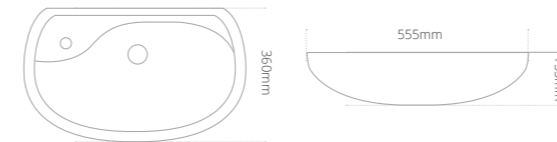

Matese short projection semi-recessed washbasin

• Integrated Chrome overflow
• One tap hole

Product code	Size (W x D x H)	Price
MABASRSP55W	555 x 360 x 155	€416.97

Corr semi-recessed short projection basin