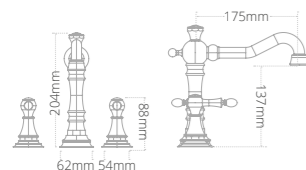

Product code	Finish	Price
BRS00108	Chrome	€933.57

Regent freestanding bath shower mixer with standpipes

- 0.2 bar: 14.0 l/m 0.5 bar: 34.0 l/m 1.0 bar: 52.0 l/m 2.0 bar: 87.0 l/m
- Recommended minimum operating pressure: 0.2 bar