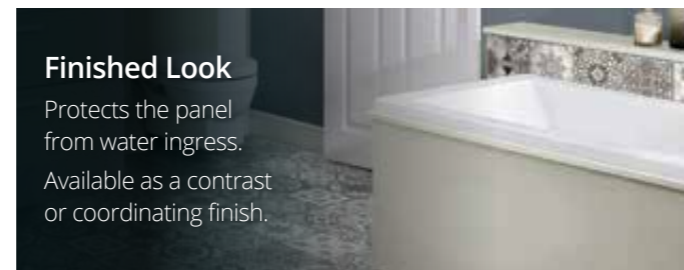

Bath Panel Sundries

Carcass bath side panel plinth

- Available in all Original Fitted carcass finishes

Product code	Size (W x D x H)	a	b
CRPLBSP18	1850 x 18 x 190	€100.86	€136.53

Pressed bath side panel plinth

- Available in all Original Fitted door finishes

Product code	Size (W x D x H)	Price
PSPLBSP18	1850 x 18 x 190	€175.89

Bath panel top rail

- Available in all door finishes
- Supplied oversize to be cut down on site
- We recommend a top rail is used with our bath panels

Product code	Size (W x D x H)	Price
BPTR 920	920 x 60 x 18	€76.26
BPTR 1940	1940 x 60 x 18	€119.31

Sundry Items

Items to finish your fully fitted bathroom furniture.

Carcass plinth

- Available in all carcass finishes

Product code	Size (W x D x H)	a	b
PL 175/1300	1300 x 16 x 175	€100.86	€136.53
PL 175/2600	2600 x 16 x 175	€154.98	€191.88

Pressed plinth

- Available in all Original Fitted door finishes

Product code	Size (W x D x H)	Price
PL PS 175/1300	1300 x 18 x 175	€157.44
PL PS 175/2500	2500 x 18 x 175	€217.71

Plinth return pack

- Available in all carcass finishes
- Comes supplied with plinth fixing kit

Product code	Size (W x D x H)	a	b
PLRTNPK	16 x 310 x 175	€29.52	€39.36

Carcass bath end panel plinth

- Available in all Original Fitted carcass finishes

Product code	Size (W x D x H)	a	b
CRPLBEP80	782 x 18 x 190	€45.51	€82.41

Pressed bath end panel plinth

- Available in all Original Fitted door finishes

Product code	Size (W x D x H)	Price
PSPLBEP80	782 x 18 x 190	€100.86