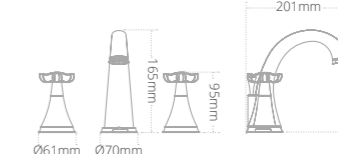

Regent Brassware

Traditionally styled to complement a period look with authentic style.

Click clack waste
see page 253

Regent basin monobloc mixer

- Includes a click-clack waste
- Not suitable for use with Quantum Round short projection and cloakroom semi-recessed basins
- 0.2 bar: 6.0 l/m 0.5 bar: 7.6 l/m 1.0 bar: 12.6 l/m 2.0 bar: 19.0 l/m
- Recommended minimum operating pressure: 0.5 bar

Product code	Finish	Price
BRS00101	Chrome	€649.44

Regent three hole wall mounted basin mixer

- Includes a click-clack waste
- 0.2 bar: 10.0 l/m 0.5 bar: 19.0 l/m 1.0 bar: 29.0 l/m 3.0 bar: 43.0 l/m
- Recommended minimum operating pressure: 0.2 bar

Product code	Finish	Price
BRS00104	Chrome	€752.76

Regent three hole bath filler

- 0.2 bar: 8.0 l/m 0.5 bar: 14.5 l/m 1.0 bar: 22.0 l/m 2.0 bar: 32.0 l/m
- Recommended minimum operating pressure: 0.5 bar

Product code	Finish	Price
BRS00108	Chrome	€933.57

Regent freestanding bath shower mixer with standpipes

- 0.2 bar: 14.0 l/m 0.5 bar: 34.0 l/m 1.0 bar: 52.0 l/m 2.0 bar: 87.0 l/m
- Recommended minimum operating pressure: 0.2 bar

Product code	Finish	Price
BRS00111	Chrome	€1,434.18

Regent three hole basin mixer

- Includes a click-clack waste
- 0.2 bar: 4.5 l/m 0.5 bar: 8.0 l/m 1.0 bar: 13.0 l/m 2.0 bar: 19.0 l/m
- Recommended minimum operating pressure: 0.5 bar

Product code	Finish	Price
BRS00103	Chrome	€752.76

Regent tall basin monobloc mixer

- Includes a click-clack waste
- 0.2 bar: 2.7 l/m 0.5 bar: 5.0 l/m 1.0 bar: 8.5 l/m 2.0 bar: 13.0 l/m
- Recommended minimum operating pressure: 1.0 bar

Product code	Finish	Price
BRS00105	Chrome	€691.26

Regent bath shower mixer

- 0.2 bar: 14.0 l/m 0.5 bar: 34.0 l/m 1.0 bar: 52.0 l/m 2.0 bar: 87.0 l/m
- Recommended minimum operating pressure: 0.2 bar

Product code	Finish	Price
BRS00110	Chrome	€889.29