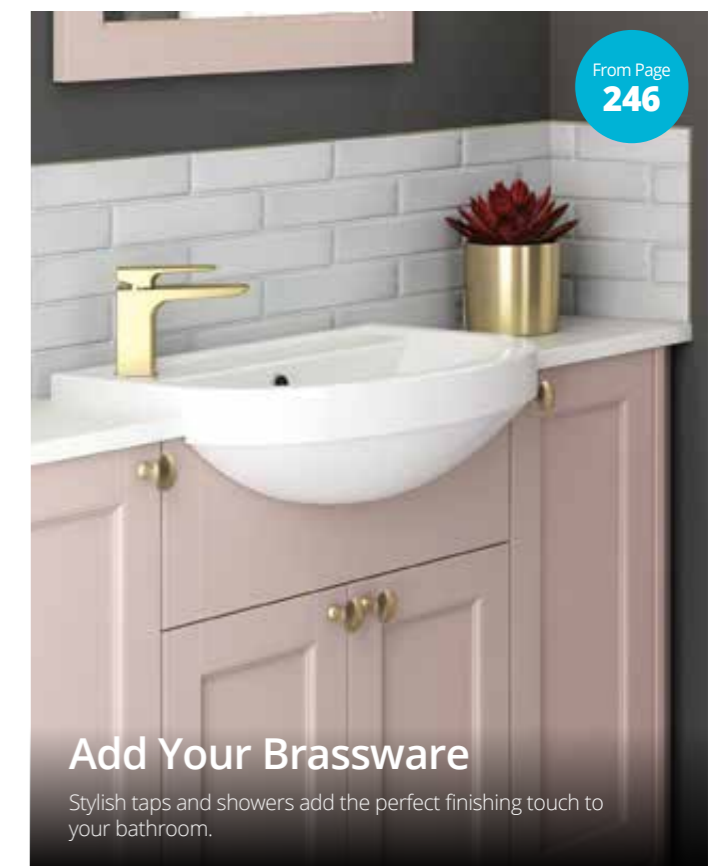

Product code	Size (W x D x H)	Price
QRBTWPANDXW (Soft close seat)	360 x 550 x 410	€738.00
QRBTWPANPSC (Painted timber seat)	360 x 550 x 410	€945.87

Add Your Brassware

Stylish taps and showers add the perfect finishing touch to your bathroom.