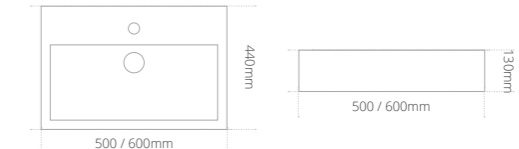

Quantum Square Ceramic slabtop basin

- Integrated Chrome overflow
- One tap hole

Product code	Size (W x D x H)	Price
QSSLBACER50W	500 x 440 x 130	€384.99
QSSLBACER60W	600 x 440 x 130	€482.16

Quinn Matt Ceramic sit-on washbasins

- No overflow
- Only suitable for wall mounted and tall deck mounted basin mixers
- Use an unslotted basin waste or colour co-ordinated options