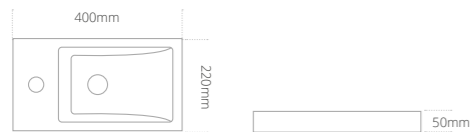

Product code	Size (W x D x H)	Price
OMD00001	400 x 220 x 50	€215.25