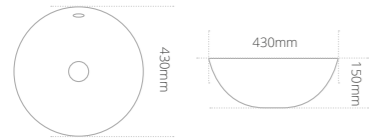

Product code	Size (W x D x H)	Price
MOSITBASW	430 x 430 x 150	€384.99

Circular Ceramic Sit-on Basin

- Only suitable for wall mounted and tall deck mounted basin mixers
- Basin supplied without an overflow
- We recommend the use of an unslotted basin waste with this basin