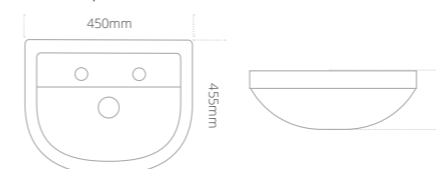

Monet Round Sanitaryware

Monet Round semi-recessed cloakroom washbasin

- Integrated overflow
- Two tap holes

Product code	Size (W x D x H)	Price
MRBASRCL45W2TH	450 x 355 x 135	€416.97

Monet Round semi-recessed washbasin

- Integrated overflow
- One or three tap hole option
- One tap hole will be pre-drilled centrally