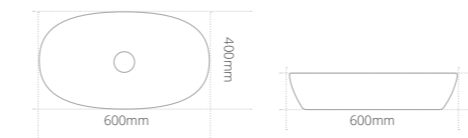

Suitable Sit-on Basin Options

Opula Ceramic sit-on washbasin

- No overflow
- Only suitable for wall mounted and tall deck mounted basin mixers
- Use an unslotted basin waste

Product code	Size (W x D x H)	Price
OPULABASIN	600 x 400 x 140	€621.15