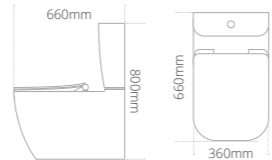

Corr close coupled back-to-wall toilet with soft close seat

- With quick release soft close slimline seat
- Easy to clean rimless Pan design
- Short projection space saving solution
- Dual flush cistern
- Chrome push button
- Overall toilet and seat height (soft close) with seat raised: 845mm

Product code	Size (W x D x H)	Price
COCCBTWWCDXW	360 x 600 x 800	€1,002.45