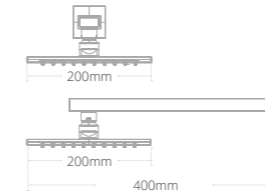

Square shower head

- Suitable for high and low pressure water systems
- Rub clean shower head
- A slimline shower head

Product code	Finish	Price
BRS01118	Chrome	€268.14
BRS11118	Matt Black	€328.41