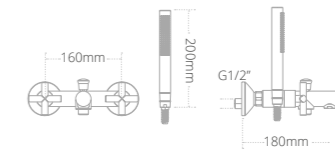

Brassware

Stapleford Brassware

Traditionally styled to complement a period look with authentic style.

Click clack waste
see page 253

Stapleford basin monobloc mixer

- Not suitable for use with Quantum Round short projection and cloakroom semi-recessed basins
- 0.2 bar: 5.2 l/m 0.5 bar: 7.6 l/m 1.0 bar: 11.0 l/m 2.0 bar: 16.0 l/m
- Recommended minimum operating pressure: 0.5 bar
- Requires a click clack waste. See page 253

Product code	Finish	Price
BRS12092	Chrome	€370.23
BRS12102	Matt Black	€478.47

Stapleford tall monobloc mixer

- Not suitable for use with Quantum Round short projection and cloakroom semi-recessed basins
- 0.2 bar: 5.2 l/m 0.5 bar: 7.6 l/m 1.0 bar: 11.0 l/m 2.0 bar: 16.0 l/m
- Recommended minimum operating pressure: 0.5 bar
- Requires a click clack waste. See page 253

Product code	Finish	Price
BRS12093	Chrome	€553.50
BRS12103	Matt Black	€701.10

Stapleford 3 hole deck mounted basin mixer

- 0.2 bar: 6.0 l/m 0.5 bar: 8.8 l/m 1.0 bar: 12.6 l/m 2.0 bar: 18.0 l/m
- Recommended minimum operating pressure: 0.5 bar
- Requires a click clack waste. See page 253

Product code	Finish	Price
BRS12094	Chrome	€436.65
BRS12104	Matt Black	€553.50

Stapleford 3 hole wall mounted basin mixer

- 0.2 bar: 14.0 l/m 0.5 bar: 22.0 l/m 1.0 bar: 31.0 l/m 2.0 bar: 43.0 l/m
- Recommended minimum operating pressure: 0.2 bar
- Requires a click clack waste. See page 253

Product code	Finish	Price
BRS12095	Chrome	€436.65
BRS12105	Matt Black	€553.50

Stapleford 3 hole deck mounted bath filler

- 0.2 bar: 19.4 l/m 0.5 bar: 29.2 l/m 1.0 bar: 43.0 l/m 2.0 bar: 56.6 l/m
- Recommended minimum operating pressure: 0.2 bar

Product code	Finish	Price
BRS12096	Chrome	€701.10
BRS12106	Matt Black	€950.79

Stapleford 4 hole deck mounted bath shower mixer