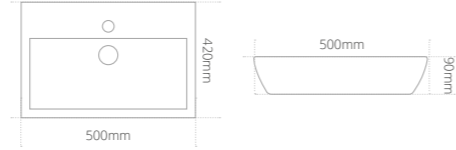

Quantum Square Elegant sit-on washbasin

- Integrated Chrome overflow
- One tap hole

Product code	Size (W x D x H)	Price
QSELBADM50W	500 x 420 x 90	€473.55

Quinn Matt Ceramic sit-on washbasins

- No overflow
- Only suitable for wall mounted and tall deck mounted basin mixers
- Use an unslotted basin waste or colour co-ordinated options