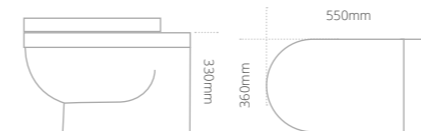

Product code	Size (W x D x H)	Price
QRBASR55W1TH	550 x 460 x 160	€450.18
QRBASR55W3TH	550 x 460 x 160	€450.18

Quantum Round wall-hung toilet and seat

- Available with a soft close seat or Roseberry painted timber soft close seat
- Toilet seat hinges on a painted timber seat are Chrome