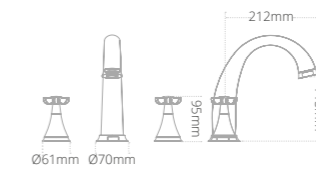

Product code	Finish	Price
BRS00208	Chrome	€691.26

Salino concealed thermostatic shower valve

- Single outlet
- 0.2 bar: 6.8 l/m 0.5 bar: 10.0 l/m 1.0 bar: 14.0 l/m 2.0 bar: 19.6 l/m
- Recommended minimum operating pressure: 0.2 bar