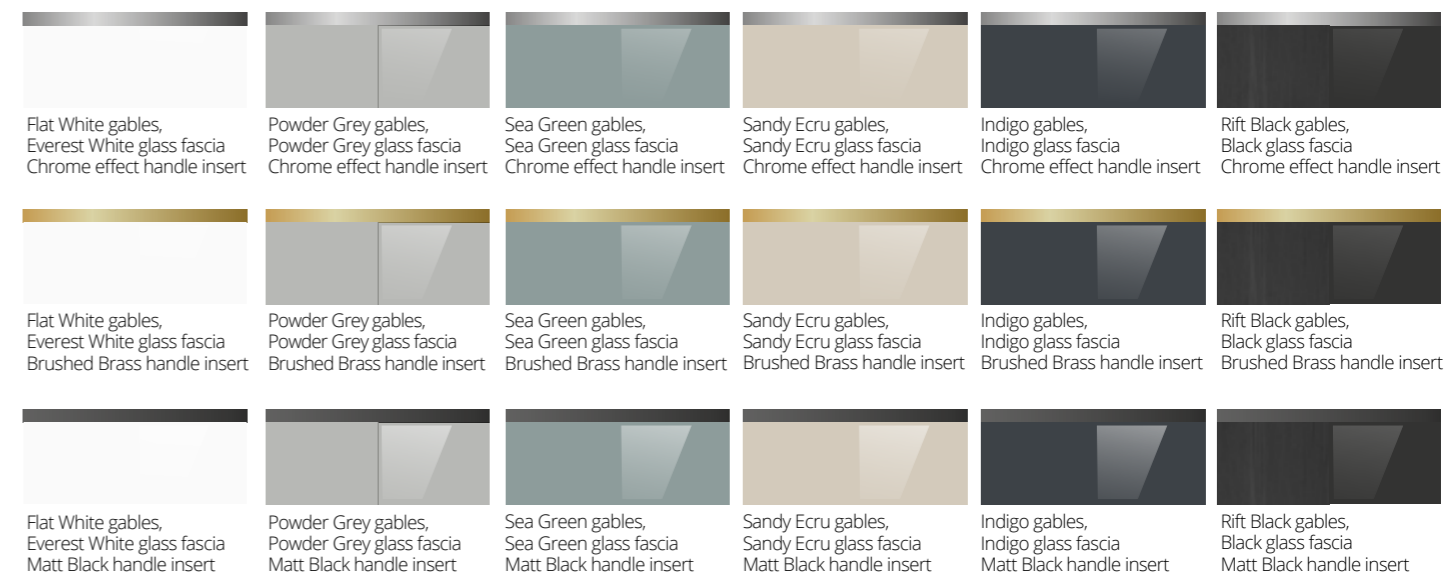

Washbasin Options

Matt Coralux Solid Surface washbasin

Gloss Coralux Solid Surface washbasin

Finish Combinations

Lustre is available in eighteen specially selected finish combinations.

Explore Our Inspirational Settings