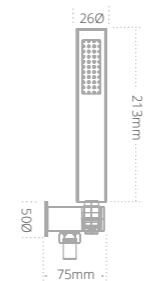

Handheld shower

- Integrated wall inlet elbow bracket
- Smooth hose

Product code	Finish	Price
BRS01020	Chrome	€200.49
BRS11020	Matt Black	€233.70
BRS30020	Brushed Brass	€270.60