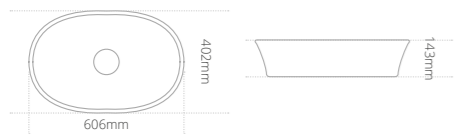

Product code	Size (W x D x H)	Price
HPSITBASW	606 x 402 x 143	€402.21