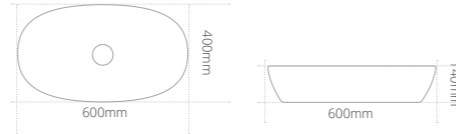

Product code	Size (W x D x H)	Price
OPULABASIN	600 x 400 x 140	€621.15