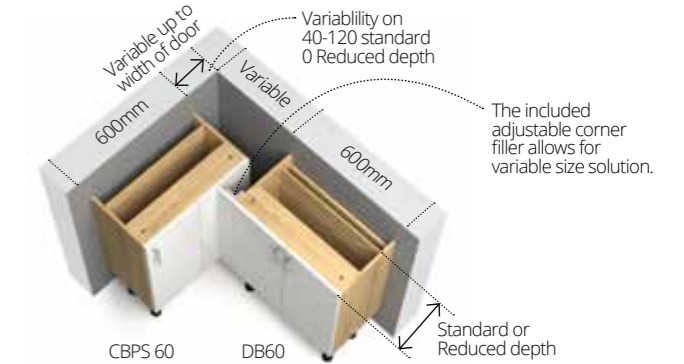

Internal toilet roll holder

- Chrome frame
- Available to use on the internal of base units

Product code	Price
INTRRH	€45.51

Single base drawer line unit

- Available left (LH) or right (RH) handed
- Left hand shown
- One internal carcass shelf

Product code	Size (W x D x H)	a	b
SB 30DLD LH	300 x 340 x 835	€685.11	€735.54
SB 30DLD RH	300 x 340 x 835	€685.11	€735.54
SB 35DLD LH	350 x 340 x 835	€710.94	€753.99
SB 35DLD RH	350 x 340 x 835	€710.94	€753.99

Single base three drawer unit

Product code	Size (W x D x H)	a	b
BDP 30 3	300 x 340 x 835	€838.86	€874.53
BDP 35 3	350 x 340 x 835	€856.08	€891.75
BDP 40 3	400 x 340 x 835	€874.53	€917.58

Standard base open shelf unit

- One 6mm toughened glass shelf with chrome shelf supports

Product code	Size (W x D x H)	a	b
BOS 15	150 x 320 x 835	€226.32	€261.99
BOS 20	200 x 320 x 835	€243.54	€277.98
BOS 30	300 x 320 x 835	€261.99	€295.20

Reduced base open shelf unit

- One 6mm toughened glass shelf with chrome shelf supports

Product code	Size (W x D x H)	a	b
BOS 15R	150 x 200 x 835	€226.32	€261.99
BOS 20R	200 x 200 x 835	€243.54	€277.98
BOS 30R	300 x 200 x 835	€261.99	€295.20

Corner base unit

- Door width is 300mm
- Complete with door finish coloured adjustable corner filler
- Available left (LH) or right (RH) handed
- Right hand shown (based on blank panel)
- One internal carcass shelf
- Door is centrally hinged

Product code	Size (W x D x H)	a	b
CBPS 60 LH	600 x 340 x 835	€735.54	€797.04
CBPS 60 RH	600 x 340 x 835	€735.54	€797.04