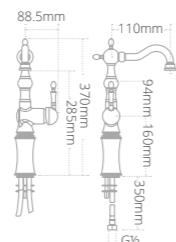

Product code	Finish	Price
BRS00105	Chrome	€691.26

Regent bath shower mixer

- 0.2 bar: 14.0 l/m 0.5 bar: 34.0 l/m 1.0 bar: 52.0 l/m 2.0 bar: 87.0 l/m
- Recommended minimum operating pressure: 0.2 bar