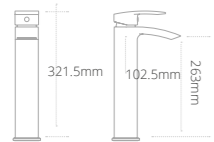

Product code	Finish	Price
BRS50605	Chrome	€284.13
BRS90605	Matt Black	€405.90

Razo bath shower mixer

- 0.2 bar: 11.2 l/m 0.5 bar: 16.1 l/m 1.0 bar: 21.9 l/m 3.0 bar: 36.0 l/m
- Recommended minimum operating pressure: 0.5 bar