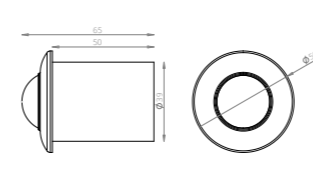

Room motion smart sensor

- The sensor can be sited on any ceiling or flat surface
- Set the controls to suit your lifestyle, located behind the sensor's face
- Choose from 10 seconds to 15 minutes time
- Delay illumination
- Lux control can be specifically set to only activate at night time, if desired
- 360° motion activated
- We do not recommend the room motion sensor is used to operate any items with Bluetooth connectivity