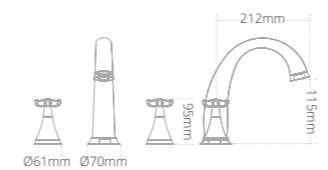

Product code	Finish	Price
BRS00210	Chrome	€995.07

Salino three hole basin mixer

- Includes pop-up waste
- 0.2 bar: 10.5 l/m 0.5 bar: 17.0 l/m 1.0 bar: 23.0 l/m 2.0 bar: 32.8 l/m
- Recommended minimum operating pressure: 0.2 bar
- Not suitable for use with SSV undermount basin