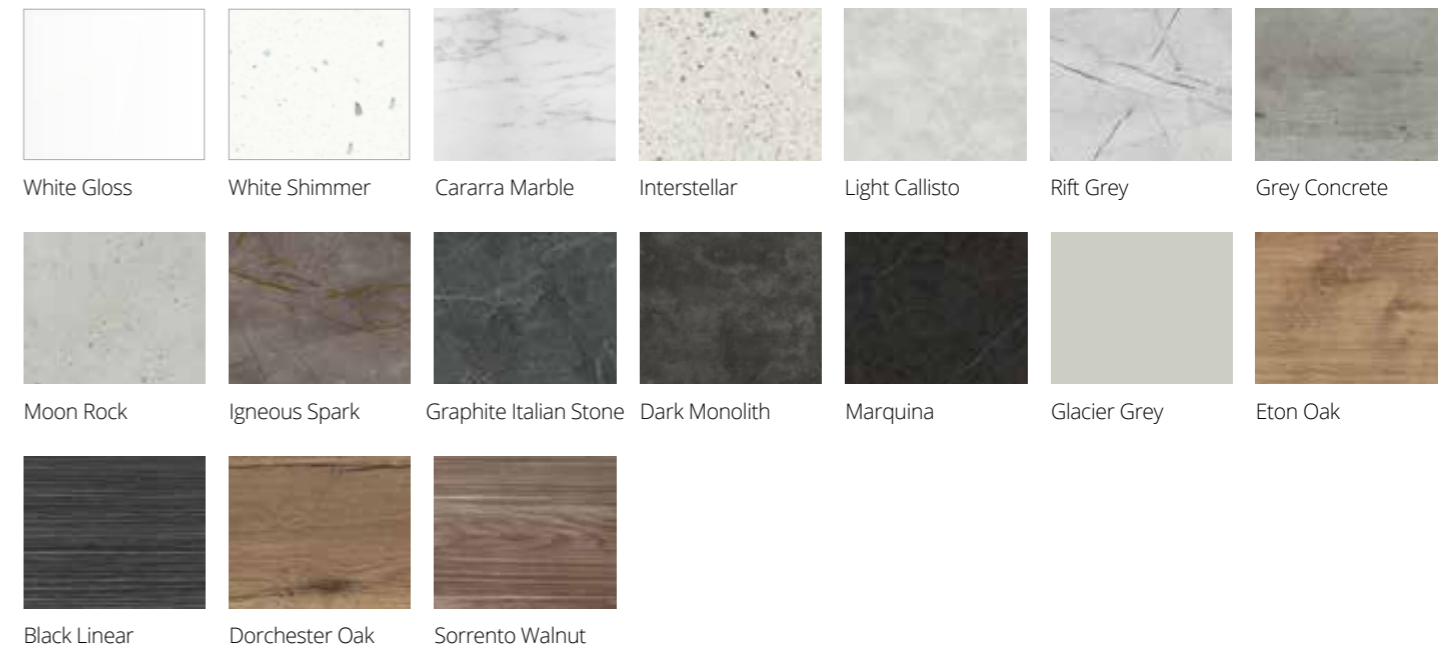

It has a radius profile along the front top and bottom edges and the short edge sides are square edged in matching material.

Cut and edged free of charge to the length required.

Finish	230mm Deep	Price Per 100mm	350mm Deep	Price Per 100mm	545mm Deep	Price Per 100mm
White Gloss	22LAM/230/GWH	€20.91	22LAM/350/GWH	€20.91	22LAM/545/GWH	€28.29
White Shimmer	22LAM/230/WSH	€20.91	22LAM/350/WSH	€20.91	22LAM/545/WSH	€28.29
Cararra Marble	22LAM/230/CAR	€20.91	22LAM/350/CAR	€20.91	22LAM/545/CAR	€28.29
Interstellar	22LAM/230/INS	€20.91	22LAM/350/INS	€20.91	22LAM/545/INS	€28.29
Light Callisto	22LAM/230/LIC	€20.91	22LAM/350/LIC	€20.91	22LAM/545/LIC	€28.29
Rift Grey	22LAM/230/RGR	€20.91	22LAM/350/RGR	€20.91	22LAM/545/RGR	€28.29
Grey Concrete	22LAM/230/CON	€20.91	22LAM/350/CON	€20.91	22LAM/545/CON	€28.29
Moon Rock	22LAM/230/MRK	€20.91	22LAM/350/MRK	€20.91	22LAM/545/MRK	€28.29
Igneous Spark	22LAM/230/IGS	€20.91	22LAM/350/IGS	€20.91	22LAM/545/IGS	€28.29
Graphite Italian Stone	22LAM/230/GIS	€20.91	22LAM/350/GIS	€20.91	22LAM/545/GIS	€28.29
Dark Monolith	22LAM/230/DKM	€20.91	22LAM/350/DKM	€20.91	22LAM/545/DKM	€28.29
Marquina	22LAM/230/MAR	€20.91	22LAM/350/MAR	€20.91	22LAM/545/MAR	€28.29
Glacier Grey	22LAM/230/GLG	€20.91	22LAM/350/GLG	€20.91	22LAM/545/GLG	€28.29
Eton Oak	22LAM/230/ETO	€20.91	22LAM/350/ETO	€20.91	22LAM/545/ETO	€28.29
Black Linear	22LAM/230/BKL	€20.91	22LAM/350/BKL	€20.91	22LAM/545/BKL	€28.29
Dorchester Oak	22LAM/230/DOO	€20.91	22LAM/350/DOO	€20.91	22LAM/545/DOO	€28.29
Sorrento Walnut	22LAM/230/SOW	€20.91	22LAM/350/SOW	€20.91	22LAM/545/SOW	€28.29