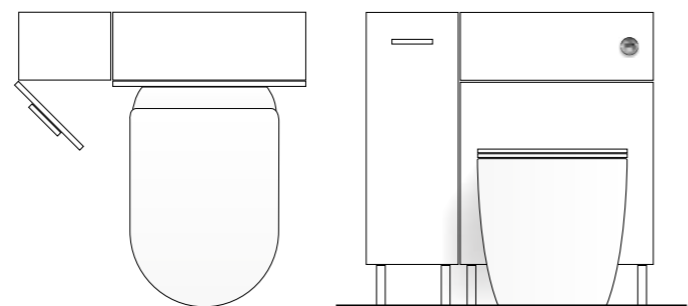

Product code	Size (W x D x H)	Price
SYMWBLLH	610 x 488 x 835	€1,236.15

Washbasin unit right hand

- A minimum of a 50mm filler panel is required between the unit and wall to ensure the door can fully open
- One internal carcass shelf

Product code	Size (W x D x H)	Price
SYMWBRRH	610 x 488 x 835	€1,236.15

Washbasin unit central

- One internal carcass shelf

Product code	Size (W x D x H)	Price
SYMCENWB	644 x 488 x 835	€1,220.16

*Note: Overall height of 835 excludes worktops.

Toilet Unit

Conceal your cistern and pipework within the unit.

Toilet options see page 240 onwards

Toilet unit without cistern

- Detachable fascia
- Not suitable for the electronic sensor flush

Product code	Size (W x D x H)	Price
SYMWC	550 x 267 x 835	€710.94

Toilet unit with cistern

- Detachable fascia
- Dual flush cistern
- Chrome push button
- Not suitable for the electronic sensor flush
- Complete with waste cutout

Product code	Size (W x D x H)	Price
SYMWCIS	550 x 267 x 835	€997.53

Flush Upgrade Options

Different flush option available to complement the style and look of your bathroom.

Dual flush push button

Product code	Finish	Price
DFPBBLK	Matt Black	€104.55
DFPBRRB	Brushed Brass	€134.07

Toilet Roll Unit

A smart concealed solution to store your toilet roll out of sight.

Toilet roll unit

- One internal carcass shelf

Product code	Size (W x D x H)	Price
SYMTRULLH	200 x 267 x 835	€441.57
SYMTRURH	200 x 267 x 835	€441.57

Left hand unit shown

Base Units

To maximise bathroom storage select extra base units.

Single base unit

- One internal carcass shelf

Product code	Size (W x D x H)	Price
SYMSB30LH	300 x 267 x 835	€521.52
SYMSB30RH	300 x 267 x 835	€521.52

Curved single base left hand unit

- One internal carcass shelf
- Only suitable with a SYMCENWB

Product code	Size (W x D x H)	Price
SYMCVSBLLH	288 x 411 x 835	€579.33

Curved single base right hand unit

- One internal carcass shelf
- Only suitable with a SYMCENWB

Product code	Size (W x D x H)	Price
SYMCVSBRRH	288 x 411 x 835	€579.33

Ancillaries

Items to fully finish your fitted bathroom.

Pressed plinth

- Available in all Symmetry door finishes

Product code	Size (W x D x H)	Price
PL PS 175/1300	1300 x 18 x 175	€157.44
PL PS 175/2500	2500 x 18 x 175	€217.71

Pressed cladding/filler panels

- Cladding panels allow more versatility when fitting your bathroom, giving you that fully co-ordinated look
- These cladding panels also can be used as filler panels.
- Available in all Symmetry door finishes

Product code	Size (W x D x H)	Price
SYMCLAD01	18 x 270 x 835	€100.86
SYMCLAD02	18 x 490 x 835	€136.53
CLAD06	18 x 220 x 660	€82.41
CLAD10	18 x 220 x 835	€100.86

Symmetry Bowl & Fabrication

Undermount bowl

- Fabrication of basin into worktop cost included

We do not recommend the use of the Symmetry undermount bowl with water temperature above 60°C

Product code	Price
SYMUMBOWL/MATT	€923.73

Fabricated contour

- Fabrication of curved worktop
- Chrome overflow ring

Product code	Price
SYMFAB	€207.87

Lighting

Natural white LED lighting (colour temperature 4200 kelvins) to illuminate your curved furniture.

Why not use a motion sensor to activate your lighting from page 269

Universal Lighting Strip Pack

- Includes one LED strip light
- Can be cut to size
- Natural white LED (colour temperature 4000 kelvins)
- Includes driver

Product code	Length	Price
UNILEDLPK1M	1000mm	€88.56
UNILEDLPK2M	2000mm	€146.37
UNILEDLPK3M	3000mm	€182.04
UNILEDLPK5M	5000mm	€334.56