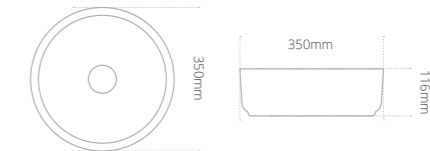

MetaLux Brushed Stainless Steel

Bring a touch of industrial chic to your bathroom with the beautiful MetaLux basin in silvery Stainless Steel.

Product Code	Finish	Price
MLXSITBASBSS	Brushed Stainless Steel Basin	€490.77