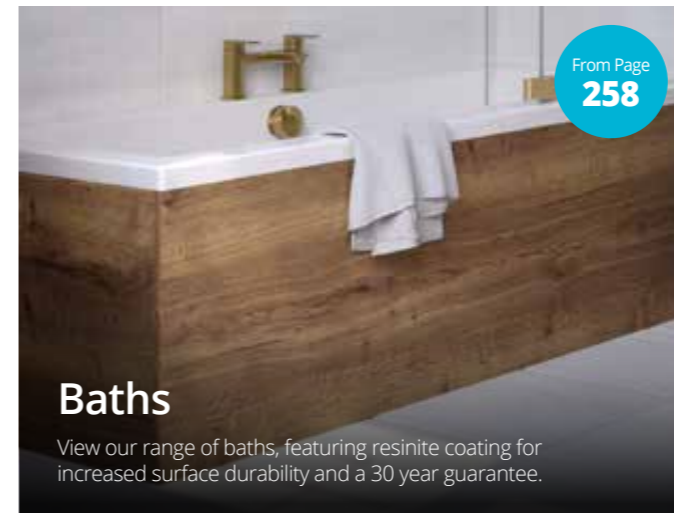

From Page
258

Baths

View our range of baths, featuring resinite coating for increased surface durability and a 30 year guarantee.