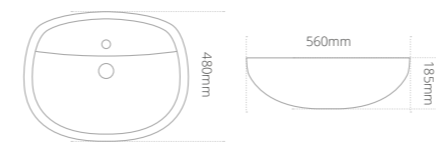

Matese semi-recessed washbasin

- Integrated overflow
- One tap hole
- Integrated chrome overflow