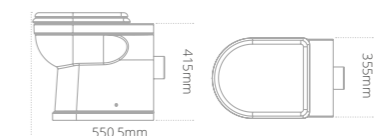

Monet Round back-to-wall toilet and seat

- Available with a soft close seat or Roseberry painted timber soft close seat
- Overall toilet and seat height (soft close) with seat raised: 835mm
- Overall toilet and seat height (painted timber) with seat raised: 855mm
- Toilet seat hinges on a painted timber seat are Chrome
- If installing with reduced depth furniture with the soil pipe in the floor, please check dimensions and compatibility