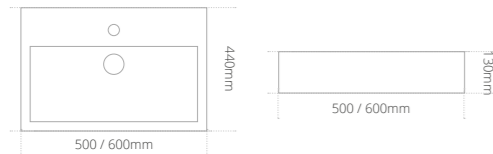

Quantum Square Ceramic slabtop basin

- Integrated Chrome overflow
- One tap hole

Product code	Size (W x D x H)	Price
QSSLBACER50W	500 x 440 x 130	€384.99
QSSLBACER60W	600 x 440 x 130	€482.16

Stratton Mineralcast sit-on washbasin

- No overflow
- Only suitable for wall mounted and tall deck mounted basin mixers
- Use an unslotted basin waste