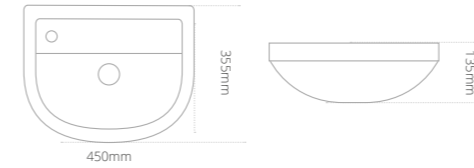

Product code	Size (W x D x H)	Price
QRBASRCL45W1TH	450 x 355 x 135	€416.97
QRBASRCL45W2TH	450 x 355 x 135	€416.97