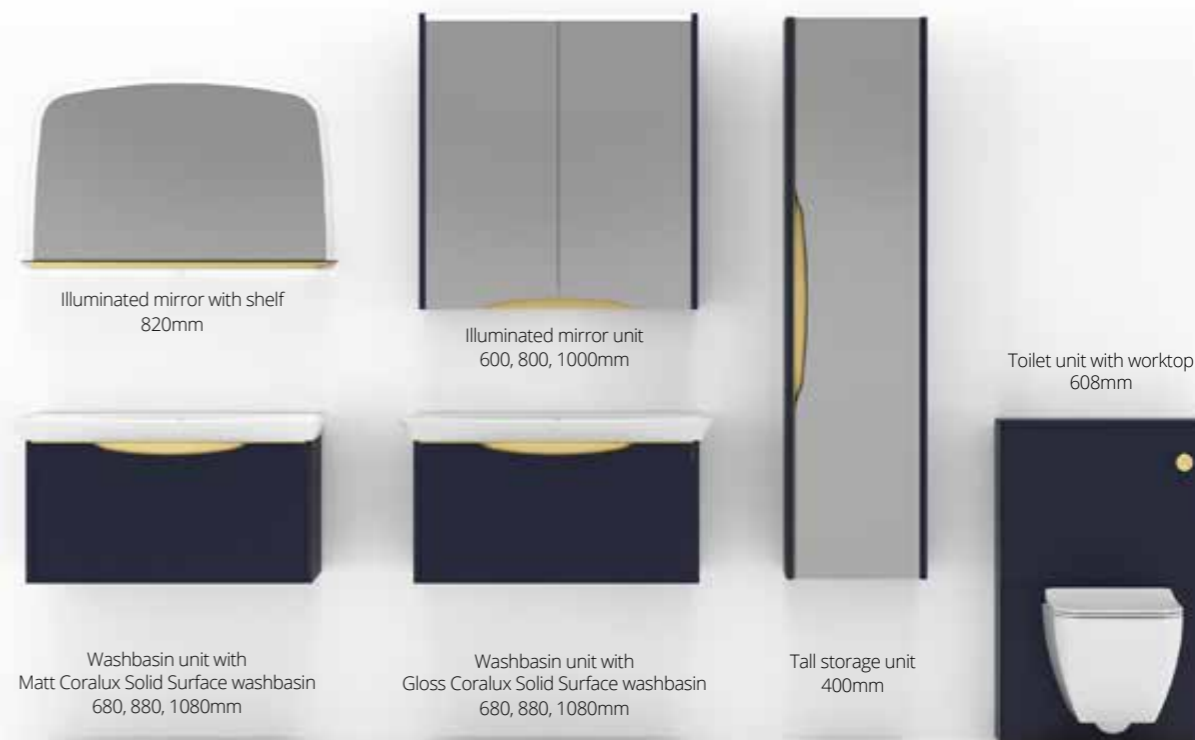

Unit Overview

Choose from two Lustre basins - our striking Matt Coralux Solid Surface basin or our Gloss Coralux Solid Surface washbasin.