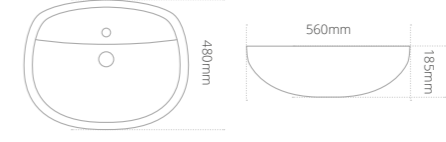

Matese semi-recessed washbasin

• Integrated overflow
• One tap hole
• Integrated chrome overflow

Product code	Size (W x D x H)	Price
MABASR55W	560 x 480 x 185	€416.97