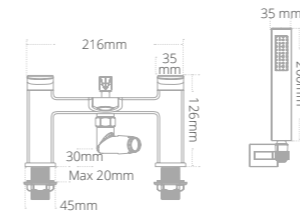

Paleto Brassware

Sleek and contemporary with its minimalist styling a perfect modern feel.

Paleto monobloc basin mixer

- Includes a click-clack waste
- Tap head swivels
- 0.2 bar: 9.2 l/m 0.5 bar: 14.1 l/m 1.0 bar: 19.8 l/m 2.0 bar: 28.0 l/m
- Recommended minimum operating pressure: 0.2 bar
- Not suitable for use with Quantum Round short projection or cloakroom basins

Product code	Finish	Price
BRS00301	Chrome	€649.44

Paleto three hole bath filler

- 0.2 bar: 21.1 l/m 0.5 bar: 32.0 l/m 1.0 bar: 45.0 l/m 2.0 bar: 58.0 l/m
- Recommended minimum operating pressure: 0.2 bar

Product code	Finish	Price
BRS00308	Chrome	€758.91

Paleto three hole wall mounted basin mixer

- Includes a click-clack waste
- 0.2 bar: 7.0 l/m 0.5 bar: 19.0 l/m 1.0 bar: 29.0 l/m 2.0 bar: 43.0 l/m
- Recommended minimum operating pressure: 0.2 bar

Product code	Finish	Price
BRS00304	Chrome	€758.91

Paleto deck mounted bath overflow filler

- Built in pop up waste
- 0.2 bar: 5 l/m 0.5 bar: 10 l/m 1.0 bar: 15.8 l/m 2.0 bar: 23 l/m
- Recommended minimum operating pressure: 0.5 bar

Product code	Finish	Price
BRS00309	Chrome	€649.44

Divine Brassware

Sharp styling for a contemporary look.

Click clack waste see page 253

Divine short projection monobloc mixer

- Requires a click clack waste. See page 253
- 0.2 bar: 4.1 l/m 0.5 bar: 6.1 l/m 1.0 bar: 8.5 l/m 3.0 bar: 14.5 l/m
- Recommended minimum operating pressure: 1.0 bar
- Not suitable for use with Quantum Round Short Projection or cloakroom basins

Product code	Finish	Price
BRS50506	Chrome	€227.55
BRS90506	Matt Black	€263.22
BRS30506	Brushed Brass	€321.03

Divine tall basin monobloc mixer

- Requires a click clack waste. See page 253
- 0.2 bar: 3.4 l/m 0.5 bar: 5.7 l/m 1.0 bar: 6.3 l/m 3.0 bar: 9.0 l/m
- Recommended minimum operating pressure: 1.0 bar