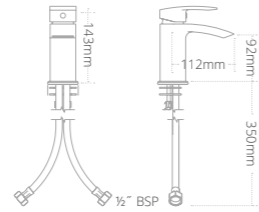

Product code	Finish	Price
BRS50601	Chrome	€157.44
BRS90601	Matt Black	€182.04

Razo bath filler

- 0.2 bar: 10.0 l/m 0.5 bar: 16.4 l/m 1.0 bar: 22.4 l/m 3.0 bar: 28.3 l/m
- Recommended minimum operating pressure: 0.5 bar