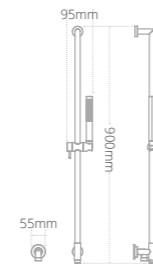

Square riser rail kit

- Integrated wall elbow
- Smooth hose
- Three mode handset

Product code	Finish	Price
BRS01018	Chrome	€268.14
BRS11018	Matt Black	€328.41

Slimline pencil riser rail kit

- Integrated wall elbow
- Braided metal hose
- Pencil shower head