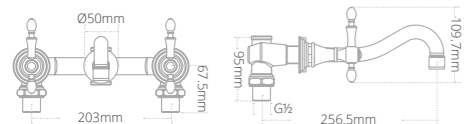

Regent Brassware

Traditionally styled to complement a period look with authentic style.

Click clack waste
see page 253

Regent basin monobloc mixer

- Includes a click-clack waste
- Not suitable for use with Quantum Round short projection and cloakroom semi-recessed basins
- 0.2 bar: 6.0 l/m 0.5 bar: 7.6 l/m 1.0 bar: 12.6 l/m 2.0 bar: 19.0 l/m
- Recommended minimum operating pressure: 0.5 bar

Product code	Finish	Price
BRS00101	Chrome	€649.44

Regent three hole wall mounted basin mixer

- Includes a click-clack waste
- 0.2 bar: 10.0 l/m 0.5 bar: 19.0 l/m 1.0 bar: 29.0 l/m 3.0 bar: 43.0 l/m
- Recommended minimum operating pressure: 0.2 bar

Product code	Finish	Price
BRS00104	Chrome	€752.76

Regent three hole bath filler

- 0.2 bar: 8.0 l/m 0.5 bar: 14.5 l/m 1.0 bar: 22.0 l/m 2.0 bar: 32.0 l/m
- Recommended minimum operating pressure: 0.5 bar

Product code	Finish	Price
BRS00108	Chrome	€933.57

Regent freestanding bath shower mixer with standpipes

- 0.2 bar: 14.0 l/m 0.5 bar: 34.0 l/m 1.0 bar: 52.0 l/m 2.0 bar: 87.0 l/m
- Recommended minimum operating pressure: 0.2 bar

Product code	Finish	Price
BRS00111	Chrome	€1,434.18

Regent three hole basin mixer

- Includes a click-clack waste
- 0.2 bar: 4.5 l/m 0.5 bar: 8.0 l/m 1.0 bar: 13.0 l/m 2.0 bar: 19.0 l/m
- Recommended minimum operating pressure: 0.5 bar

Product code	Finish	Price
BRS00103	Chrome	€752.76

Regent tall basin monobloc mixer

- Includes a click-clack waste
- 0.2 bar: 2.7 l/m 0.5 bar: 5.0 l/m 1.0 bar: 8.5 l/m 2.0 bar: 13.0 l/m
- Recommended minimum operating pressure: 1.0 bar

Product code	Finish	Price
BRS00105	Chrome	€691.26

Regent bath shower mixer

- 0.2 bar: 14.0 l/m 0.5 bar: 34.0 l/m 1.0 bar: 52.0 l/m 2.0 bar: 87.0 l/m
- Recommended minimum operating pressure: 0.2 bar

Product code	Finish	Price
BRS00110	Chrome	€889.29