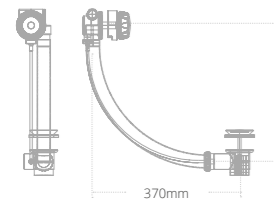

Bath Wastes

Chrome Bath waste with built-in overflow

- Compatible with all Utopia baths
- Supplied with built-in pop up waste