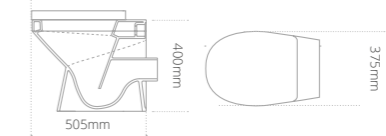

Matese short projection back-to-wall toilet and seat

- Soft close seat
- Space saving
- Overall toilet and seat height with seat raised: 850mm

Product code	Size (W x D x H)	Price
MABTWPANDXW	375 x 505 x 400	€683.88