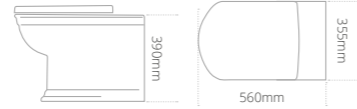

- Soft close seat
- Overall toilet and seat height with seat raised: 825mm

Product code	Size (W x D x H)	Price
QCBTWPANDXW	355 x 560 x 390	€546.12

Quantum Classical close coupled toilet and seat

- Soft close seat
- Dual flush cistern
- Chrome push button