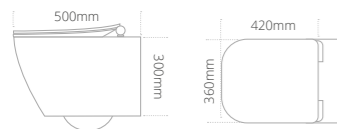

Corr wall-hung toilet with soft close seat

- With quick release soft close slimline seat
- Easy to clean rimless Pan design
- Space saving solution
- Overall toilet and seat height (soft close) with seat raised: 845mm