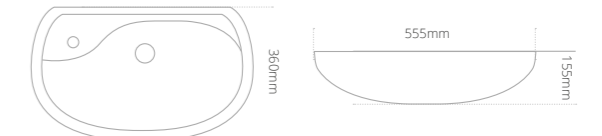

Matese short projection semi-recessed washbasin

- Integrated Chrome overflow
- One tap hole

Product code	Size (W x D x H)	Price
MABASRSP55W	555 x 360 x 155	€416.97

Matese short projection back-to-wall toilet and seat