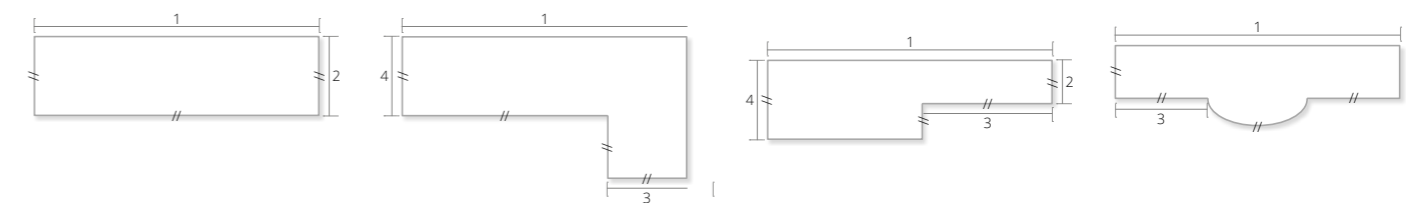

1. 5 Please supply a dimensional drawing of the worktop required with the units clearly marked on so that we can check any discrepancies on your behalf. Please note the minimum overhang requirements denoted on step 3.
2. 6 Please see the four most common worktop configurations below, showing the dimensions you need to supply when ordering your worktop.