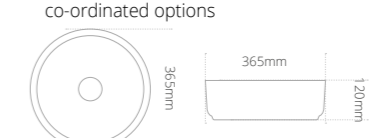

Product code	Size (W x D x H)	Price
QUSITBASC	365 x 365 x 120	€329.64
QUSITBAST	365 x 365 x 120	€329.64
QUBASWASTEC	Quinn Unslotted Basin Waste Chalk	€82.41
QUBASWASTET	Quinn Unslotted Basin Waste Twilight	€82.41