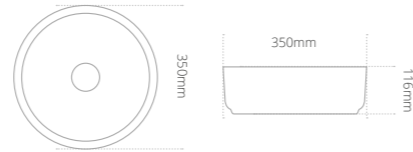

Introducing the MetaLux Sit-on Basin Collection

Elevate your bathroom to a new level of sophistication with our exclusive range of luxurious metal basins. Crafted with precision and style, each basin is a striking centrepiece that unites contemporary design with luxurious detailing to make a bold statement in any space.

Available in three stunning finishes - Brushed Stainless Steel, Brushed Gunmetal Black and Brushed Brass - these basins bring a sense of refined glamour to any space. Their circular 350mm design combines smooth form with practical proportions, creating a focal point that feels both sculptural and functional.

Every basin is completed with a colour-coordinated waste, ensuring a flawless, seamless look down to the smallest detail.

Three eye-catching shades

MetaLux sit-on basins 350 x 350 x 116mm

- These basins do not have an overflow
- Includes click-clack waste
- Colour-matching Freeflow wastes available if required, see below

MetaLux Brushed Stainless Steel

Bring a touch of industrial chic to your bathroom with the beautiful MetaLux basin in silvery Stainless Steel.

Product Code	Finish	Price
MLXSITBASBSS	Brushed Stainless Steel Basin	€490.77