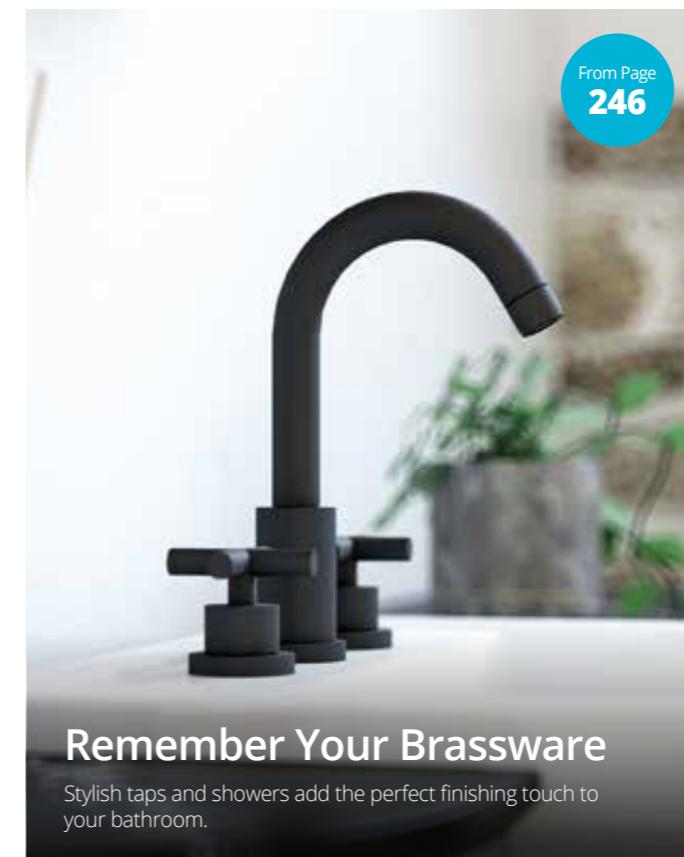

With Monet Round cloakroom basin

- Detachable pre-cut plain fascia
- Basin with two tap holes
- One internal carcass shelf
- For use with an appropriate Utopia worktop
- Waste sold separately

Product code	Size (W x D x H)	Price
PT WB 50 MR CL 2TH	500 x 220 x 835	€1,476.00
PT WB 60 MR CL 2TH	600 x 220 x 835	€1,511.67
PT WB 70 MR CL 2TH	700 x 220 x 835	€1,555.95

With Quantum Round two tap hole cloakroom basin

- Detachable pre-cut plain fascia
- Basin with two tap holes
- One internal carcass shelf
- For use with an appropriate Utopia worktop
- Waste sold separately

Product code	Size (W x D x H)	Price
PT WB 50 QR CL 2TH	500 x 220 x 835	€1,476.00
PT WB 60 QR CL 2TH	600 x 220 x 835	€1,511.67
PT WB 70 QR CL 2TH	700 x 220 x 835	€1,555.95

With Matese cloakroom basin

- Detachable pre-cut plain fascia
- Basin with one left hand tap hole
- One internal carcass shelf
- For use with an appropriate Utopia worktop
- Waste sold separately

Product code	Size (W x D x H)	Price
PT WB 50 M CL	500 x 220 x 835	€1,444.02
PT WB 60 M CL	600 x 220 x 835	€1,479.69
PT WB 70 M CL	700 x 220 x 835	€1,523.97

With Quantum Round one tap hole cloakroom basin

- Detachable pre-cut plain fascia
- Basin with one left hand tap hole
- One internal carcass shelf
- For use with an appropriate Utopia worktop
- Waste sold separately

Product code	Size (W x D x H)	Price
PT WB 50 QR CL 1TH	500 x 220 x 835	€1,476.00
PT WB 60 QR CL 1TH	600 x 220 x 835	€1,511.67
PT WB 70 QR CL 1TH	700 x 220 x 835	€1,555.95

Remember Your Brassware

Stylish taps and showers add the perfect finishing touch to your bathroom.

* For basin technical information please see page 240 onwards, for worktop detail see page 100