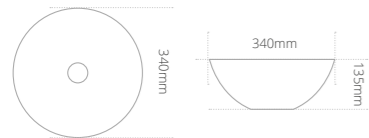

Product code	Size (W x D x H)	Price
CIRSOBAS	340 x 340 x 135	€212.79

Ceramic Cloakroom Basin

- Basin can be positioned left or right handed
- Supplied with Chrome overflow as standard. For coloured overflow ring upgrades, see below