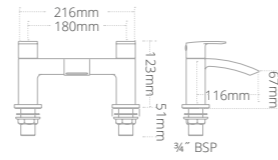

Product code	Finish	Price
BRS00607	Chrome	€295.20
BRS10607	Matt Black	€355.47