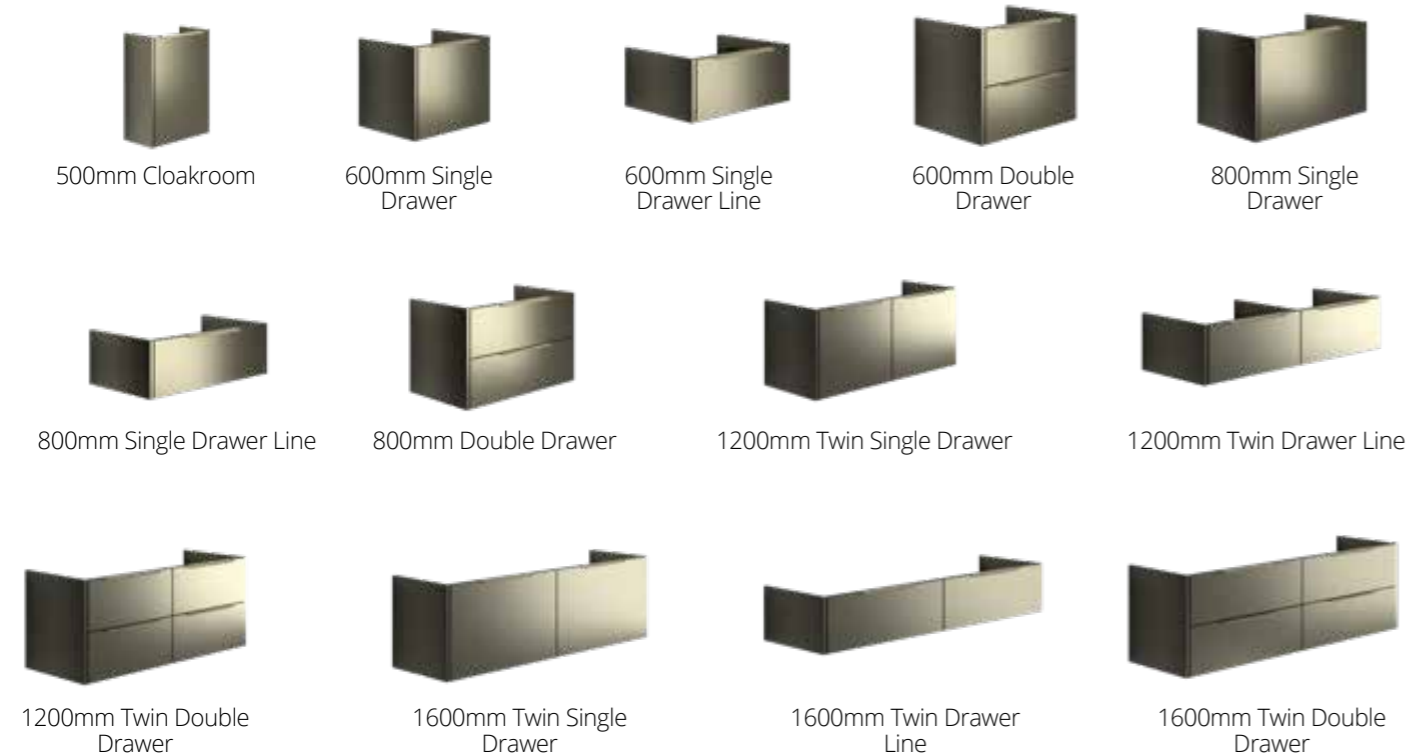

How to order your HeyU furniture

To complement our elegant fitted furniture collections, we are delighted to present our range of beautiful worktops. The hand-picked finishes have been specially selected to complement or contrast perfectly with your choice of furniture and sanitaryware.

Step 1. Decide on your HeyU look

Choose from a slabtop basin or a worktop and sit-on basin.

Step 2. Choose your unit size

Depending on your space, choose from a 500mm single door cloakroom, 600mm wide or 800mm wide single drawer, double drawer or single drawer line unit. Alternatively, create a statement with HeyU twin 1200mm or 1600mm single or double drawer units or single or double drawer line units.

Step 3. Decide on your opening type

HeyU is available in either push-to-open or pull-to-open units. Push-to-open units are handle-less, pull-to-open units require a handle to be ordered separately. Choose from HeyU Chrome, Matt Black or Brushed Brass options.

Step 4. Choose HeyU designs

Choose your Design Style and add the three-digit code at the beginning of your product code.