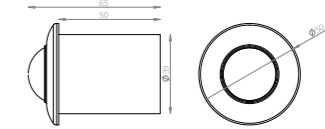

Product code	Size	Price
ACC00001	65mm Diameter	€84.87

Wall Units

Choose Your Finish Option

To specify your unit finish, add your finish code to the end of the product code, in place of **. For example, to order a Qube 500mm Modular Mirror Cabinet in Wild Green use QBE16311