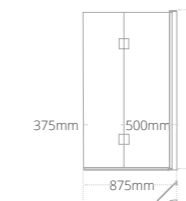

Product code	Size (W x D x H)	Price
BSS DP875PS LHIN CS	875 x 8 x 1500	€856.08
BSS DP875PS RHIN CS	875 x 8 x 1500	€856.08

Utopia baths are different

Utopia baths are made in the UK to the very highest standards. Our stringent quality control procedures ensure that each bath is checked thoroughly at every stage of manufacture.

Resinite coated baths offer the strength and rigidity normally associated with their heavier cast iron counterparts. The entire underside of each bath is coated in a layer of Resinite which provides excellent insulation properties, meaning your bath retains heat more efficiently, staying hotter for longer.

Retains Heat for longer

Amazingly Strong and durable

Unique Design

30 Year Guarantee