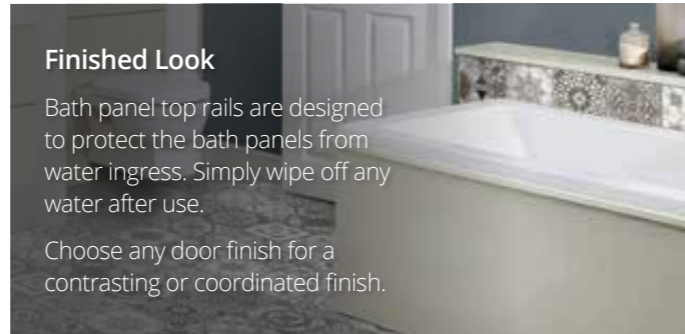

Bath Panels

Accessorise your bath with coordinating bath panels in the colour of your choice.

Bath options see page 258 onwards

Side panel

- Available in all Chic finishes

Product code	Size (W x D x H)	Price
MOD BSP 17	1700 x 18 x 500	€451.41
MOD BSP 18	1800 x 18 x 500	€466.17

End panel

- Available in all Chic finishes

Product code	Size (W x D x H)	Price
MOD BEP 70	682 x 18 x 500 (for 700mm bath end)	€233.70
MOD BEP 75	732 x 18 x 500 (for 750mm bath end)	€250.92
MOD BEP 80	782 x 18 x 500 (for 800mm bath end)	€268.14

Pressed bath side panel plinth

- Available in all Chic finishes

Product code	Size (W x D x H)	Price
PSPLBSP18	1850 x 18 x 190	€175.89

Pressed bath end panel plinth

- Available in all Chic finishes

Product code	Size (W x D x H)	Price
PSPLBEP80	782 x 18 x 190	€100.86

Bath Panel Sundries

Bath panel top rail

- Available in all door finishes
- Supplied oversize to be cut down on site
- We recommend a top rail is used with our bath panel

Product code	Size (W x D x H)	Price
BPTR 920	920 x 60 x 18	€76.26
BPTR 1940	1940 x 60 x 18	€119.31

Finished Look

Bath panel top rails are designed to protect the bath panels from water ingress. Simply wipe off any water after use.

Choose any door finish for a contrasting or coordinated finish.