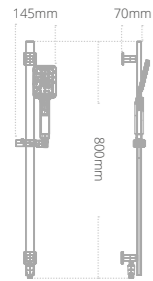

Square riser rail kit

- Integrated wall elbow
- Smooth hose
- Three mode handset

Product code	Finish	Price
BRS01018	Chrome	€268.14
BRS11018	Matt Black	€328.41

Slimline pencil riser rail kit

- Integrated wall elbow
- Braided metal hose
- Pencil shower head