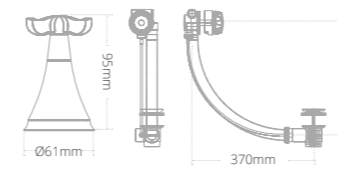

Product code	Finish	Price
BRS00209	Chrome	€649.44

Salino four hole bath shower mixer

- 0.2 bar: 21.2 l/m 0.5 bar: 32.0 l/m 1.0 bar: 44.4 l/m 2.0 bar: 62.6 l/m
- Recommended minimum operating pressure: 0.2 bar