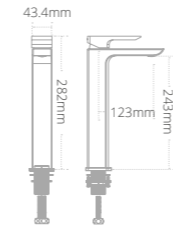

Divine tall basin monobloc mixer

- Requires a click clack waste. See page 253
- 0.2 bar: 3.4 l/m 0.5 bar: 5.7 l/m 1.0 bar: 6.3 l/m 3.0 bar: 9.0 l/m
- Recommended minimum operating pressure: 1.0 bar

Product code	Finish	Price
BRS50505	Chrome	€376.38
BRS90505	Matt Black	€446.49
BRS30505	Brushed Brass	€528.90

Divine bath shower mixer

- 0.2 bar: 9.5 l/m 0.5 bar: 14.5 l/m 1.0 bar: 20.3 l/m 3.0 bar: 34.6 l/m
- Recommended minimum operating pressure: 0.5 bar
- Brass hand held shower head