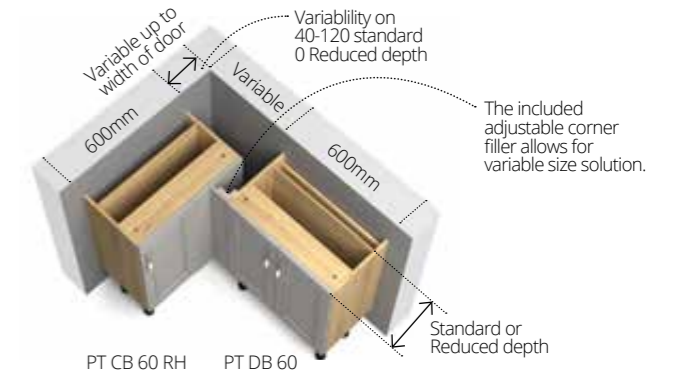

Reduced single base unit

- Available left (LH) or right (RH) handed
- Right hand shown
- One internal carcass shelf

Product code	Size (W x D x H)	Price
PT SB 20R LH	200 x 220 x 835	€567.03
PT SB 20R RH	200 x 220 x 835	€567.03
PT SB 30R LH	300 x 220 x 835	€583.02
PT SB 30R RH	300 x 220 x 835	€583.02
PT SB 35R LH	350 x 220 x 835	€601.47
PT SB 35R RH	350 x 220 x 835	€601.47

Internal toilet roll holder

- Chrome frame

Product code	Price
INTTRH	€46.74

Single base three drawer unit

Product code	Size (W x D x H)	Price
PT BDP 30	300 x 340 x 835	€864.69

Extra deep curved end unit and plinth

- Available left (LH) or right (RH) handed
- Right hand shown
- One internal carcass shelf
- Unit supplied with base wall hanging kit
- Comes with curved plinth (as shown)
- Can only be used with Solid Surface worktops
- Solid Surface fabrication cost must be added when ordering
- Overall width when door is open 600mm

Product code	Size (W x D x H)	Price
PT ECR LH	305 x 535 x 835	€1,386.21
PT ECR RH	305 x 535 x 835	€1,386.21

Reduced double base unit

- One internal carcass shelf

Product code	Size (W x D x H)	Price
PT DB 60R	600 x 220 x 835	€953.25
PT DB 70R	700 x 220 x 835	€990.15

Corner base unit

- Door width is 300mm
- Complete with adjustable corner filler
- Available left (LH) or right (RH) handed
- Right hand shown (based on blank panel)
- One internal carcass shelf
- Door is centrally hinged

Product code	Size (W x D x H)	Price
PT CB 60 LH	600 x 340 x 835	€936.03
PT CB 60 RH	600 x 340 x 835	€936.03