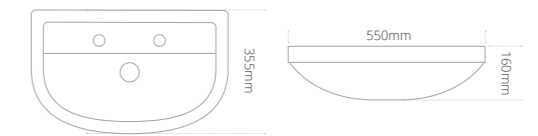

Monet Round semi-recessed short projection washbasin

- Integrated overflow
- Two tap holes