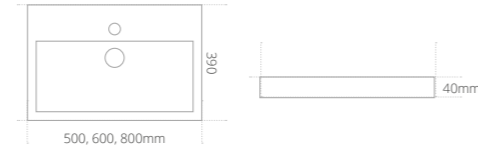

Modular Slimline Ceramic Basin Reduced

- Supplied with Chrome overflow as standard. For coloured overflow upgrades, see below

Product code	Size (W x D x H)	Price
CERMODSL50R	500 x 390 x 40	€290.28
CERMODSL60R	600 x 390 x 40	€323.49
CERMODSL80R	800 x 390 x 40	€425.58

Square Ceramic Sit-on Basin

- Basin supplied without an overflow
- We recommend the use of an unslotted basin waste with this basin
- Basin has an integral tap platform
- Basin has one tap hole