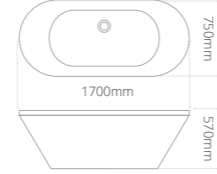

Sensuelle freestanding bath with no skirt

- Not suitable for deck mounted brassware

Resinite
BATH TECHNOLOGY

Product code	Size (W x D x H)	Price
BTH00011	1700 x 750 x 570	€1,099.62

Bath Wastes

Chrome Bath waste with built-in overflow