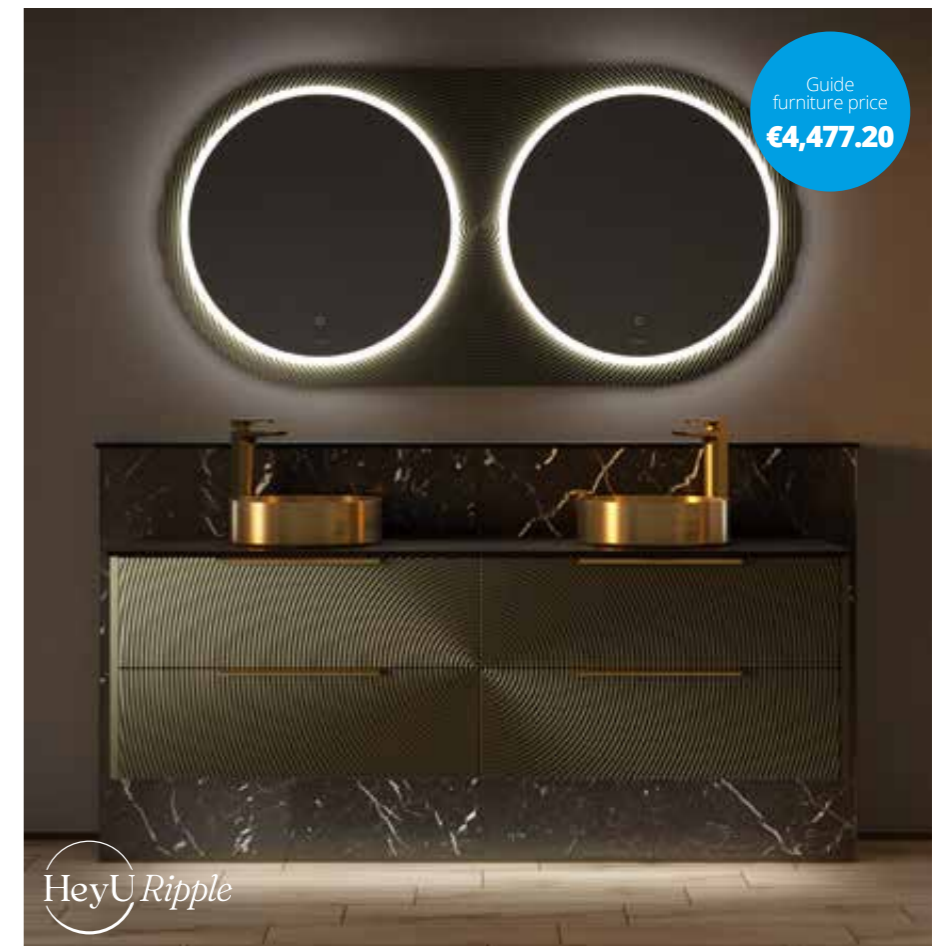

Get the look

Opening: **Pull-to-open (Handled)**, Finish: **HeyU Ripple in Iridescent Bronze**, Handle: **HeyU Brushed Brass handle**, Sanitaryware: **MetaLux Basin in Brushed Brass**, Worktop: **12mm Compact Laminate in Graphite Slate**, Brassware: **Divine Brushed Brass**, Mirror: **Luma Ripple 1600mm Mirror on Iridescent Bronze**, Floor tiles: **Sherwood Hazelnut**

Also available as Push-to-Open