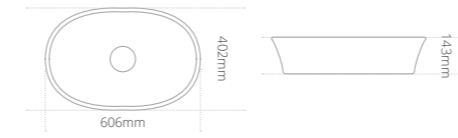

Product code	Size (W x D x H)	Price
HPSITBASW	606 x 402 x 143	€402.21

Geo Towel Brackets

A decorative touch and practical in polished chrome.

Feature chrome towel brackets

- Supplied as singles

Product code	Size (W x D x H)	Price
GEO TOWEL	25 x 425 x 180	€191.88