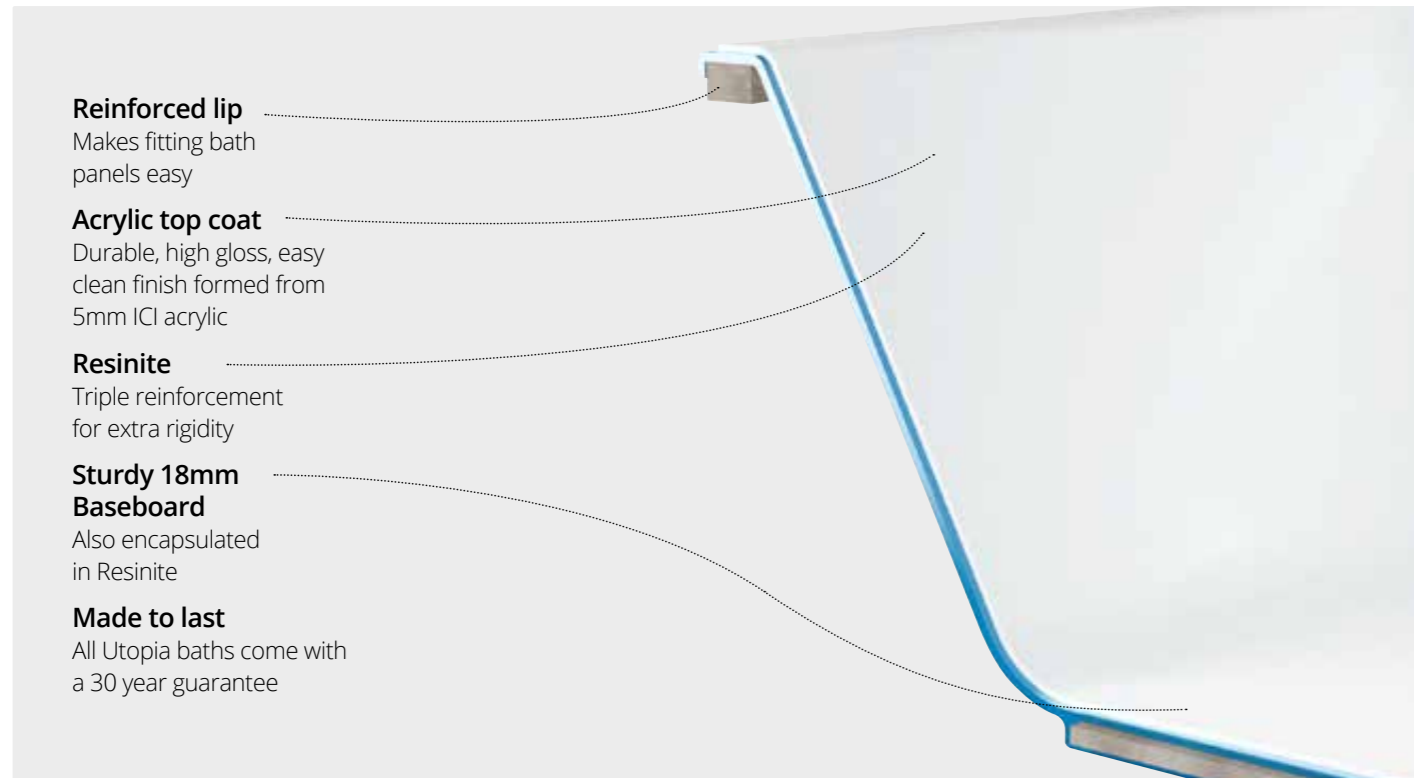

Utopia baths feature a Resinite coating for increased surface durability and a long life

All Utopia baths feature Resinite Bath Technology which provides triple layer reinforcement and a 5mm ICI acrylic top coat giving extra strength, rigidity and longevity.

Reinforced lip

Makes fitting bath panels easy

Acrylic top coat

Durable, high gloss, easy clean finish formed from 5mm ICI acrylic

Resinite

Triple reinforcement for extra rigidity

Sturdy 18mm Baseboard

Also encapsulated in Resinite

Made to last

All Utopia baths come with a 30 year guarantee

Standard Shower Baths And Screens

Double ended shower baths for practical use as well as comfort.

Baths

Dualelle bath

- Supplied undrilled for brassware
- Height stated includes a side panel of 350mm, a plinth height of 175mm, a top rail being fitted of 18mm, and the roll of the bath being 40mm

Resinite

BATH TECHNOLOGY

Product code	Size (W x D x H)	Price
BTH DUA 170/70	1700 x 700 x 583	€735.54
BTH DUA 170/75	1700 x 750 x 583	€772.44

Roundelle bath

- Supplied undrilled for brassware
- Height stated includes a side panel of 350mm, a plinth height of 175mm, a top rail being fitted of 18mm, and the roll of the bath being 40mm

Resinite

BATH TECHNOLOGY

Product code	Size (W x D x H)	Price
BTH ROU 170/70	1700 x 700 x 583	€805.65
BTH ROU 180/80	1800 x 800 x 583	€977.85

Shower Screens

Single panel bath shower screen

- Screen profile in polished silver
- 8mm Toughened glass
- Clearshield technology

Product code	Size (W x D x H)	Price
BSS SP850PS CS	850 x 8 x 1500	€605.16

Double panel infold bath shower screen

- Screen profile in polished silver
- 8mm Toughened glass
- Clearshield technology
- Right hand shown

Product code	Size (W x D x H)	Price
BSS DP875PS LHIN CS	875 x 8 x 1500	€856.08
BSS DP875PS RHIN CS	875 x 8 x 1500	€856.08

Utopia baths are different

Utopia baths are made in the UK to the very highest standards. Our stringent quality control procedures ensure that each bath is checked thoroughly at every stage of manufacture.

Resinite coated baths offer the strength and rigidity normally associated with their heavier cast iron counterparts. The entire underside of each bath is coated in a layer of Resinite which provides excellent insulation properties, meaning your bath retains heat more efficiently, staying hotter for longer.

Retains Heat for longer

Amazingly Strong and durable

Unique Design

30 Year Guarantee

Bath Wastes

Chrome Bath waste with built-in overflow

- Compatible with all Utopia baths
- Supplied with built-in pop up waste

Product code	Finish	Price
BRS01316	Chrome	€82.41

Matt Black and Brushed Brass Bath wastes with click clack waste

- Compatible with all Utopia baths
- Supplied with click clack waste

Product code	Finish	Price
BRS11316	Matt Black	€88.56
BRS30316	Brushed Brass	€99.63