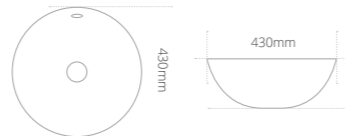

Product code	Size (W x D x H)	Price
MOSITBASW	430 x 430 x 150	€384.99

Opula Ceramic sit-on washbasin

- No overflow
- Only suitable for wall mounted and tall deck mounted basin mixers
- Use an unslotted basin waste