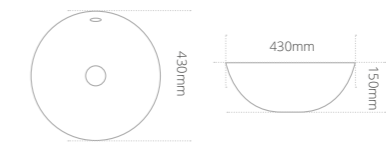

Product code	Size (W x D x H)	Price
MOSITBASW	430 x 430 x 150	€384.99