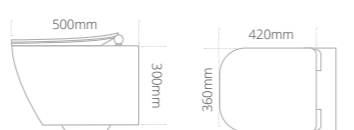

Corr wall-hung toilet with soft close seat

- With quick release soft close slimline seat
- Easy to clean rimless Pan design
- Space saving solution
- Overall toilet and seat height (soft close) with seat raised: 845mm