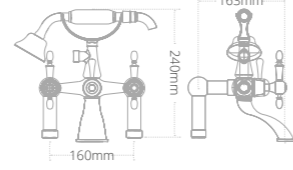

Product code	Finish	Price
BRS00110	Chrome	€889.29

Regent concealed thermostatic shower valve

- Single outlet
- 0.2 bar: 6.8 l/m 0.5 bar: 10.0 l/m 1.0 bar: 14.0 l/m 2.0 bar: 19.6 l/m
- Recommended minimum operating pressure: 0.2 bar