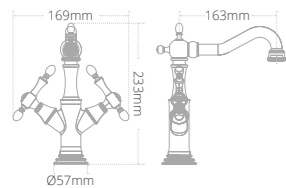

Regent Brassware

Traditionally styled to complement a period look with authentic style.

Click clack waste
see page 253

Regent basin monobloc mixer

- Includes a click-clack waste
- Not suitable for use with Quantum Round short projection and cloakroom semi-recessed basins
- 0.2 bar: 6.0 l/m 0.5 bar: 7.6 l/m 1.0 bar: 12.6 l/m 2.0 bar: 19.0 l/m
- Recommended minimum operating pressure: 0.5 bar

Product code	Finish	Price
BRS00101	Chrome	€649.44

Regent three hole wall mounted basin mixer

- Includes a click-clack waste
- 0.2 bar: 10.0 l/m 0.5 bar: 19.0 l/m 1.0 bar: 29.0 l/m 3.0 bar: 43.0 l/m
- Recommended minimum operating pressure: 0.2 bar