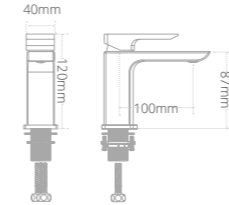

Divine short projection monobloc mixer

- Requires a click clack waste. See page 253
- 0.2 bar: 4.1 l/m 0.5 bar: 6.1 l/m 1.0 bar: 8.5 l/m 3.0 bar: 14.5 l/m
- Recommended minimum operating pressure: 1.0 bar
- Not suitable for use with Quantum Round Short Projection or cloakroom basins