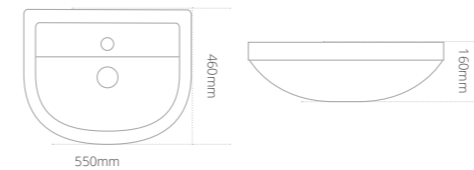

Product code	Size (W x D x H)	Price
QRBASR55W1TH	550 x 460 x 160	€450.18
QRBASR55W3TH	550 x 460 x 160	€450.18

Quantum Round wall-hung toilet and seat

- Available with a soft close seat or Roseberry painted timber soft close seat
- Toilet seat hinges on a painted timber seat are Chrome