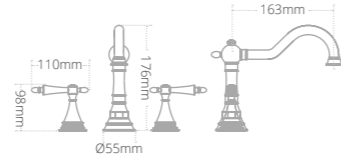

Product code	Finish	Price
BRS00103	Chrome	€752.76

Regent tall basin monobloc mixer

- Includes a click-clack waste
- 0.2 bar: 2.7 l/m 0.5 bar: 5.0 l/m 1.0 bar: 8.5 l/m 2.0 bar: 13.0 l/m
- Recommended minimum operating pressure: 1.0 bar