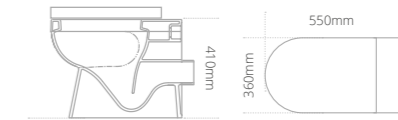

Quantum Round back-to-wall toilet and seat

- Available with a soft close seat or Roseberry painted timber soft close seat
- Overall toilet and seat height (soft close) with seat raised: 830mm
- Overall toilet and seat height (painted timber) with seat raised: 850mm
- Toilet seat hinges on a painted timber seat are Chrome

Product code	Size (W x D x H)	Price
QRBTWPANDXW (Soft close seat)	360 x 550 x 410	€738.00
QRBTWPANPSC (Painted timber seat)	360 x 550 x 410	€945.87