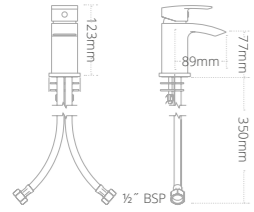

Razo Brassware

Stylish soft curves with enduring appeal.

Click clack waste
see page 253

Razo short projection basin monobloc mixer

- Requires a click clack waste. See page 253
- 0.2 bar: 4.1 l/m 0.5 bar: 6.5 l/m 1.0 bar: 9.4 l/m 3.0 bar: 16.5 l/m
- Recommended minimum operating pressure: 0.5 bar

Product code	Finish	Price
BRS50606	Chrome	€138.99
BRS90606	Matt Black	€157.44

Razo tall basin monobloc mixer

- Requires a click clack waste. See page 253
- 0.2 bar: 4.9 l/m 0.5 bar: 7.5 l/m 1.0 bar: 10.6 l/m 3.0 bar: 18.2 l/m
- Recommended minimum operating pressure: 0.5 bar