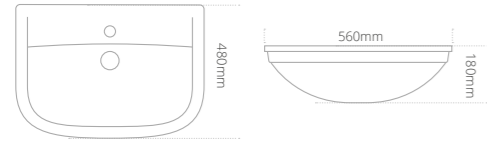

Quantum Classical Sanitaryware

Quantum Classical semi-recessed washbasin

- Integrated overflow
- One tap hole