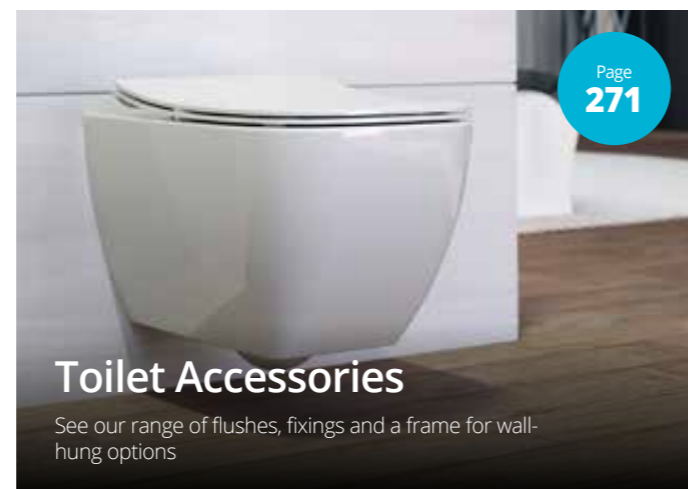

Product code	Size (W x D x H)	Price
COBASRCL45W	450 x 350 x 175	€339.48

Corr Semi Recessed Standard Basin

- With integrated overflow
- One tap hole
- For use with a standard fitted washbasin unit

Product code	Size (W x D x H)	Price
COBASR55W	550 x 450 x 175	€376.38

Corr wall-hung toilet with soft close seat

- With quick release soft close slimline seat
- Easy to clean rimless Pan design
- Space saving solution
- Overall toilet and seat height (soft close) with seat raised: 845mm

Product code	Size (W x D x H)	Price
COWHPANDXW	360 x 500 x 300	€702.33

Corr semi-recessed short projection basin

- With integrated overflow
- One tap hole offset
- For use with a reduced depth fitted washbasin unit

Product code	Size (W x D x H)	Price
COBASRSP55W	550 x 350 x 175	€364.08

Corr back-to-wall toilet with soft close seat

- With quick release soft close slimline seat
- Easy to clean rimless Pan design
- Short projection space saving solution
- Overall toilet and seat height (soft close) with seat raised: 845mm

Product code	Size (W x D x H)	Price
COBTWPANDXW	360 x 500 x 395	€601.47

Corr close coupled back-to-wall toilet with soft close seat

- With quick release soft close slimline seat
- Easy to clean rimless Pan design
- Short projection space saving solution
- Dual flush cistern
- Chrome push button
- Overall toilet and seat height (soft close) with seat raised: 845mm

Product code	Size (W x D x H)	Price
COCCBTWWCDXW	360 x 600 x 800	€1,002.45

Toilet Accessories

See our range of flushes, fixings and a frame for wall-hung options

Page
271

Quantum Round Sanitaryware

Quantum Round cloakroom semi-recessed washbasin

- Integrated Chrome overflow
- One or two tap hole option
- One tap hole, offset on the left hand side
- One tap hole variant is not compatible with the divine standard or short projection monobloc mixer

Product code	Size (W x D x H)	Price
QRBASRCL45W1TH	450 x 355 x 135	€416.97
QRBASRCL45W2TH	450 x 355 x 135	€416.97

Quantum Round semi-recessed washbasin

- Integrated Chrome overflow
- One or three tap hole option
- One tap hole, located centrally

Product code	Size (W x D x H)	Price
QRBASR55W1TH	550 x 460 x 160	€450.18
QRBASR55W3TH	550 x 460 x 160	€450.18

Quantum Round wall-hung toilet and seat

- Available with a soft close seat or Roseberry painted timber soft close seat
- Toilet seat hinges on a painted timber seat are Chrome

Product code	Size (W x D x H)	Price
QRWHPANDXW (Soft close seat)	360 x 550 x 330	€787.20
QRWHPANPSC (Painted timber seat)	360 x 550 x 330	€1,001.22

Quantum Round short projection semi-recessed washbasin

- Integrated Chrome overflow
- One or two tap hole option
- One tap hole, offset on the left hand side
- One tap hole variant is not compatible with the divine standard or short projection monobloc mixer

Product code	Size (W x D x H)	Price
QRBASRSP55W1TH	550 x 355 x 160	€450.18
QRBASRSP55W2TH	550 x 355 x 160	€450.18

Quantum Round back-to-wall toilet and seat

- Available with a soft close seat or Roseberry painted timber soft close seat
- Overall toilet and seat height (soft close) with seat raised: 830mm
- Overall toilet and seat height (painted timber) with seat raised: 850mm
- Toilet seat hinges on a painted timber seat are Chrome

Product code	Size (W x D x H)	Price
QRBTWPANDXW (Soft close seat)	360 x 550 x 410	€738.00
QRBTWPANPSC (Painted timber seat)	360 x 550 x 410	€945.87