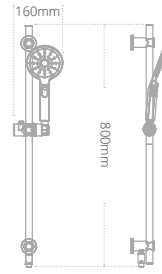

Sliding Shower Rails

Round riser rail kit

- Integrated wall elbow
- Smooth hose
- Three mode handset