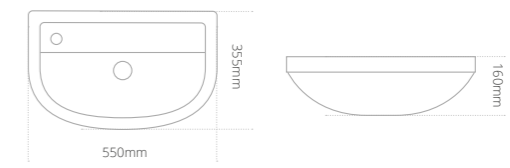

Product code	Size (W x D x H)	Price
QRBASRSP55W1TH	550 x 355 x 160	€450.18
QRBASRSP55W2TH	550 x 355 x 160	€450.18

Quantum Round back-to-wall toilet and seat

- Available with a soft close seat or Roseberry painted timber soft close seat
- Overall toilet and seat height (soft close) with seat raised: 830mm
- Overall toilet and seat height (painted timber) with seat raised: 850mm
- Toilet seat hinges on a painted timber seat are Chrome