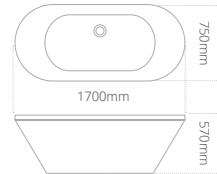

Sensuelle Freestanding Baths with Skirts

Sensuelle freestanding bath with skirt

- Not suitable for deck mounted brassware

Resinite
BATH TECHNOLOGY

Product code	Finish	Size (W x D x H)	Price
BTH00012	White unpainted	1700 x 750 x 570	€1,997.52
BTH00016	Cotton White	1700 x 750 x 570	€2,282.88
BTH00017	Clotted Cream	1700 x 750 x 570	€2,282.88
BTH00019	Peacock Blue	1700 x 750 x 570	€2,282.88
BTH00020	Dove Grey	1700 x 750 x 570	€2,282.88
BTH00021	London Grey	1700 x 750 x 570	€2,282.88
BTH00024	Rose Quartz	1700 x 750 x 570	€2,282.88
BTH00026	Wild Mushroom	1700 x 750 x 570	€2,282.88
BTH00027	Natural Limestone	1700 x 750 x 570	€2,282.88
BTH00028	Pistachio Green	1700 x 750 x 570	€2,282.88
BTH00029	Midnight Blue	1700 x 750 x 570	€2,282.88
BTH00030	Highland Green	1700 x 750 x 570	€2,282.88
BTH00031	Royal Mulberry	1700 x 750 x 570	€2,282.88
BTH00015	Indigo	1700 x 750 x 570	€2,387.43

Sensuelle freestanding bath with no skirt

- Not suitable for deck mounted brassware

Resinite
BATH TECHNOLOGY

Product code	Size (W x D x H)	Price
BTH00011	1700 x 750 x 570	€1,099.62

Bath Wastes

Chrome Bath waste with built-in overflow

- Compatible with all Utopia baths
- Supplied with built-in pop up waste

Product code	Finish	Price
BRS01316	Chrome	€82.41

Matt Black and Brushed Brass Bath wastes with click clack waste

- Compatible with all Utopia baths
- Supplied with click clack waste

Product code	Finish	Price
BRS11316	Matt Black	€88.56
BRS30316	Brushed Brass	€99.63