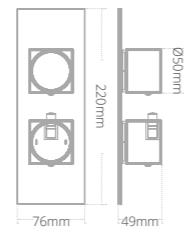

Product code	Finish	Price
BRS00913 (single outlet)	Chrome	€526.44
BRS10913 (single outlet)	Matt Black	€632.22
BRS00914 (dual outlet)	Chrome	€553.50
BRS10914 (dual outlet)	Matt Black	€656.82