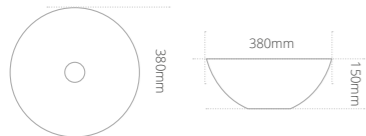

Product code	Size (W x D x H)	Price
STSTITBASW	380 x 380 x 150	€232.47

Hepworth Mineralcast sit-on washbasin

- No overflow
- Only suitable for wall mounted and tall deck mounted basin mixers
- Supplied as standard with a freeflow waste