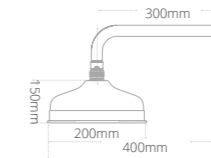

Traditional shower head

- Suitable for high and low pressure water systems

Product code	Finish	Price
BRS01119	Chrome	€233.70