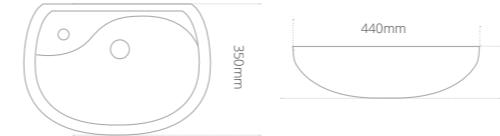

Matese Sanitaryware

Matese cloakroom semi-recessed washbasin

- Integrated Chrome overflow
- One tap hole

Product code	Size (W x D x H)	Price
MABASRCL44W	440 x 350 x 155	€384.99