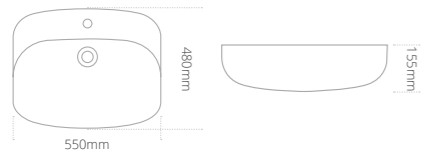

Corr Semi Recessed Standard Basin

- With integrated overflow
- One tap hole
- For use with a standard fitted washbasin unit

Product code	Size (W x D x H)	Price
COBASR55W	550 x 450 x 175	€376.38

Corr wall-hung toilet with soft close seat

- With quick release soft close slimline seat
- Easy to clean rimless Pan design
- Space saving solution
- Overall toilet and seat height (soft close) with seat raised: 845mm