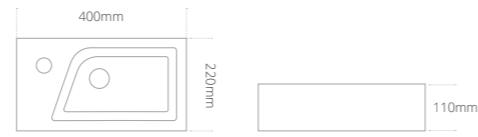

Product code	Size (W x D x H)	Price
MINCLBAS	400 x 220 x 110	€195.57

Overflow Rings

- Only suitable for ceramic basins featured on this page with the exclusion of the Miro basin