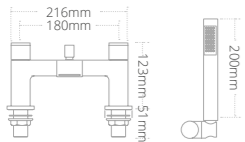

Product code	Finish	Price
BRS00610	Chrome	€345.63
BRS10610	Matt Black	€414.51

Razo basin monobloc mixer

- Requires a click clack waste. See page 253
- 0.2 bar: 4.6 l/m 0.5 bar: 7.5 l/m 1.0 bar: 10.0 l/m 3.0 bar: 18.9 l/m
- Recommended minimum operating pressure: 0.5 bar