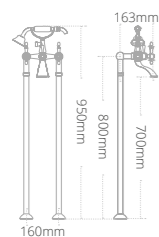

Product code	Finish	Price
BRS00111	Chrome	€1,434.18

Regent three hole basin mixer

- Includes a click-clack waste
- 0.2 bar: 4.5 l/m 0.5 bar: 8.0 l/m 1.0 bar: 13.0 l/m 2.0 bar: 19.0 l/m
- Recommended minimum operating pressure: 0.5 bar