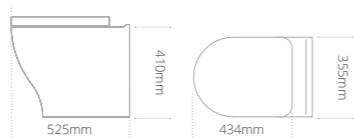

The Qube Collection is available for despatch within 48 hours service*

Toilets

Matese short projection back-to-wall toilet and seat

- Soft close seat
- Space saving
- Overall toilet and seat height with seat raised: 850mm

Product code	Description	Price
MABTWPANDXW	Matese toilet and soft close seat	€683.88
SEAT/DX/MATESE/W	Matese - soft close seat only	€158.67

Diversity Moderne Back-to-wall Toilet

- Includes soft close toilet seat
- Overall toilet and seat height (soft close) with seat raised: 840mm

Product code	Description	Price
DMBTWPANDXW	Diversity Moderne toilet and soft close seat	€557.19
WCS00006	Diversity Moderne - soft close seat only	€140.22

Corr back-to-wall toilet with soft close seat

- With quick release soft close slimline seat
- Easy to clean rimless Pan design
- Short projection space saving solution
- Overall toilet and seat height (soft close) with seat raised: 845mm

Product code	Description	Price
COBTWPANDXW	Corr BTW toilet and soft close seat	€601.47
CODXSEAT	Corr - soft close seat only	€162.36

Corr wall-hung toilet with soft close seat

- With quick release soft close slimline seat
- Easy to clean rimless Pan design
- Space saving solution
- Overall toilet and seat height (soft close) with seat raised: 845mm

Product code	Description	Price
COWHPANDXW	Corr wall-hung toilet and soft close seat	€601.47
CODXSEAT	Corr - soft close seat only	€162.36

Corr close coupled back-to-wall toilet with soft close seat

- With quick release soft close slimline seat
- Easy to clean rimless Pan design
- Short projection space saving solution
- Dual flush cistern
- Chrome push button
- Overall toilet and seat height (soft close) with seat raised: 845mm