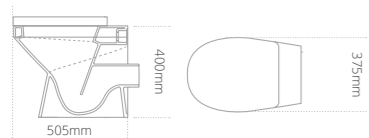

The Qube Collection is available for despatch within 48 hours service*

Toilets

Matese short projection back-to-wall toilet and seat

- Soft close seat
- Space saving
- Overall toilet and seat height with seat raised: 850mm

Product code	Description	Price
MABTWPANDXW	Matese toilet and soft close seat	€683.88
SEAT/DX/MATESE/W	Matese - soft close seat only	€158.67

Diversity Moderne Back-to-wall Toilet

- Includes soft close toilet seat
- Overall toilet and seat height (soft close) with seat raised: 840mm