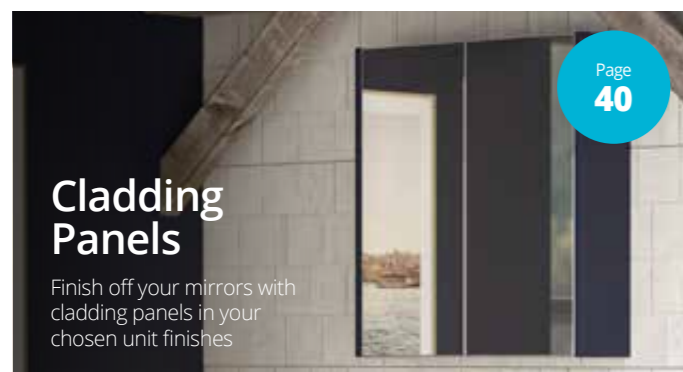

Reduced deluxe single mirror unit

- One internal 6mm toughened glass shelf
- Shaver socket
- Unit will be supplied in the matching carcass furniture finish unless stated on order
- Available left (LH) or right (RH) handed
- Handleless design
- Double sided mirror door with Aluminium frame
- Not suitable for zones 0, 1 and 2 bathroom use
- Touch sensor activated overhead LED illumination
- Overhead light is designed to be mains connected

Product code	Size (W x D x H)	a	b
DSM 40R LH	400 x 160 x 660	€952.02	€1,013.52
DSM 40R RH	400 x 160 x 660	€952.02	€1,013.52

Reduced deluxe double mirror unit

- One internal 6mm toughened glass shelf
- Shaver socket
- Unit will be supplied in the matching carcass furniture finish unless stated on order
- Handleless design
- Double sided mirror door with Aluminium frame
- Not suitable for zones 0, 1 and 2 bathroom use
- Touch sensor activated overhead LED illumination
- Overhead light is designed to be mains connected

Product code	Size (W x D x H)	a	b
DDM 50R	500 x 160 x 660	€1,244.76	€1,316.10
DDM 60R	600 x 160 x 660	€1,279.20	€1,349.31
DDM 70R	700 x 160 x 660	€1,323.48	€1,383.75
DDM 80R	800 x 160 x 660	€1,359.15	€1,418.19

Double door

- Two internal 6mm toughened glass shelves
- Double sided mirror door with Aluminium frame
- Powder Grey carcass, cladding panels available

Product code	Size (W x D x H)	Price
CFDM60	600 x 180 x 900	€1,226.31
CFDM70	700 x 180 x 900	€1,300.11

Cladding Panels

Finish off your mirrors with cladding panels in your chosen unit finishes