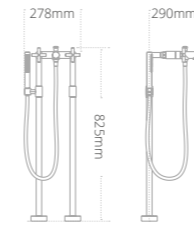

Stapleford floor standing bath shower mixer

- Spout flow rates: 0.2 bar: 11.0 l/m 0.5 bar: 21.5 l/m 1.0 bar: 34.0 l/m 2.0 bar: 50.0 l/m
- Handset flow rates: 0.2 bar: 4.0 l/m 0.5 bar: 6.5 l/m 1.0 bar: 10.5 l/m 2.0 bar: 18.0 l/m
- Recommended minimum operating pressure: 0.5 bar

Product code	Finish	Price
BRS12100	Chrome	€1,362.84
BRS12110	Matt Black	€1,833.93

Stapleford wall mounted bath shower mixer

- Spout flow rates: 0.2 bar: 11.0 l/m 0.5 bar: 21.5 l/m 1.0 bar: 34.0 l/m 2.0 bar: 50.0 l/m
- Handset flow rates: 0.2 bar: 4.0 l/m 0.5 bar: 6.5 l/m 1.0 bar: 10.5 l/m 2.0 bar: 18.0 l/m
- Recommended minimum operating pressure: 0.5 bar