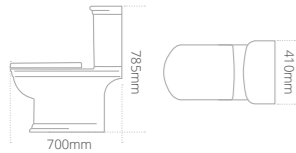

- Soft close seat
- Overall toilet and seat height with seat raised: 825mm

Product code	Size (W x D x H)	Price
QCBTWPANDXW	355 x 560 x 390	€546.12

Quantum Classical close coupled toilet and seat

- Soft close seat
- Dual flush cistern
- Chrome push button