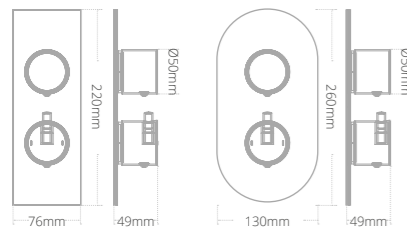

Product code	Finish	Price
BRS00813 (single outlet)	Chrome	€526.44
BRS10813 (single outlet)	Matt Black	€632.22
BRS00814 (dual outlet)	Chrome	€553.50
BRS10814 (dual outlet)	Matt Black	€656.82
BRS30814 (dual outlet)	Brushed Brass	€731.85

Square concealed thermostatic shower valves

- 0.2 bar: 7.9 l/m 0.5 bar: 12.6 l/m 1.0 bar: 20.0 l/m 3.0 bar: 36.0 l/m
- Recommended minimum operating pressure: 0.2 bar