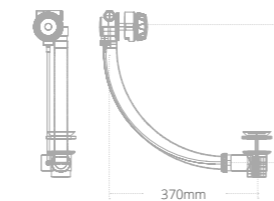

Retains Heat for longer

Amazingly Strong and durable

Unique Design

30 Year Guarantee

Bath Wastes

Chrome Bath waste with built-in overflow

- Compatible with all Utopia baths
- Supplied with built-in pop up waste