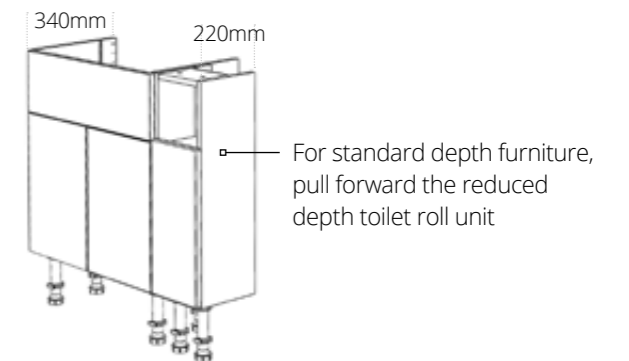

- Detachable fascia
- Allows for plinth to be run behind the fascia panel
- Dual flush cistern
- Chrome push button

Product code	Size (W x D x H)	a	b
WC FH 51	500 x 340 x 835	€944.64	€1,022.13
WC FH 61	600 x 340 x 835	€979.08	€1,059.03
WC FH 71	700 x 340 x 835	€1,019.67	€1,086.09
WC FH 81	800 x 340 x 835	€1,051.65	€1,118.07

Reduced with cistern

- Detachable fascia
- Allows for plinth to be run behind the fascia panel
- Dual flush cistern
- Chrome push button

Product code	Size (W x D x H)	a	b
WC FH 51R	500 x 220 x 835	€944.64	€1,022.13
WC FH 61R	600 x 220 x 835	€979.08	€1,059.03
WC FH 71R	700 x 220 x 835	€1,019.67	€1,086.09
WC FH 81R	800 x 220 x 835	€1,051.65	€1,118.07

Flush Upgrade Options

Different flush option available to complement the style and look of your bathroom.

Flush options see page 271

Electronic flush upgrade

- Battery or mains powered
- For use with toilet units
- Indicates full or reduced flushes
- Not suitable for use with 500mm toilet unit

Product code	Finish	Price
ELECFL	Chrome	€537.51
ELECFLMB	Matt Black	€553.50
ELECFLBB	Brushed Brass	€601.47

Dual flush push button

Product code	Finish	Price
DFPBBLK	Matt Black	€104.55
DFPBRRB	Brushed Brass	€134.07

Toilet Roll Units

A smart concealed solution to store your toilet roll out of sight.

Toilet roll unit

- For standard and reduced depth furniture
- For standard depth furniture, pull forward the reduced depth toilet roll unit

Product code	Size (W x D x H)	a	b
TIS 20R	200 x 220 x 835	€441.57	€476.01