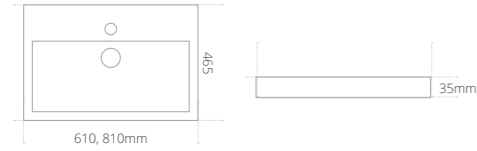

Modular Basins

Modular Slimline Ceramic Basin Standard

- Supplied with Chrome overflow as standard. For coloured overflow upgrades, see below

Product code	Size (W x D x H)	Price
CERMODSL60	610 x 465 x 35	€339.48
CERMODSL80	810 x 465 x 35	€442.80

Miro Ceramic sit-on washbasin

- Only suitable for wall mounted and tall deck mounted basin mixers
- We recommend the use of a slotted basin waste with this basin
- Supplied with Chrome overflow as standard. Not suitable for use with Matt Black or Brushed Brass overflow ring