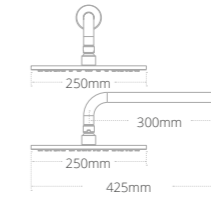

Round shower head

- Suitable for high and low pressure water systems
- Anti-Limescale, easy rub clean nozzles
- Features easy fit shower arm
- 10mm Shower head thickness

Product code	Finish	Price
BRS12124	Chrome	€280.44
BRS12125	Matt Black	€372.69