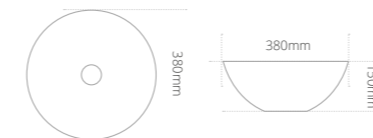

Product code	Size (W x D x H)	Price
STSITBASW	380 x 380 x 150	€232.47

Hepworth Mineralcast sit-on washbasin

- No overflow
- Only suitable for wall mounted and tall deck mounted basin mixers
- Supplied as standard with a freeflow waste