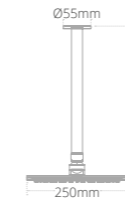

Ceiling Mounted Shower Heads

Round shower head

- Suitable for high and low pressure water systems
- Rub clean shower head
- A slimline shower head

Product code	Finish	Price
BRS01217	Chrome	€216.48