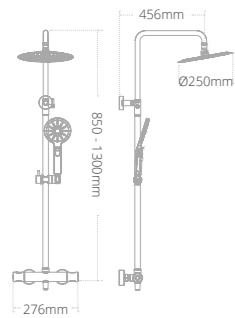

Showers

Complete Shower Kits

To accommodate everyone's preferred way of showering.

Aras round thermostatic bar shower valve

- Sliding holder and three mode handset
- Ultra thin round rub clean shower head
- Cool touch technology
- Adjustable height riser rail
- 0.2 bar: 4.4 l/m 0.5 bar: 6.7 l/m 1.0 bar: 9.3 l/m
- Recommended minimum operating pressure: 0.5 bar

Product code	Finish	Price
BRS00717	Chrome	€758.91
BRS10717	Matt Black	€995.07
BRS30717	Brushed Brass	€1,239.84

Aras square thermostatic bar shower valve

- Sliding holder and handset and three mode handset
- Ultra thin square rub clean shower head
- Cool touch technology
- Adjustable height riser rail
- 0.2 bar: 3.9 l/m 0.5 bar: 8.1 l/m 1.0 bar: 12.9 l/m 3.0 bar: 22.3 l/m
- Recommended minimum operating pressure: 0.5 bar