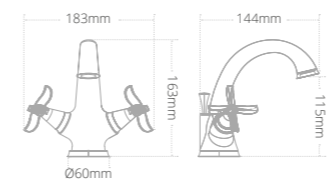

Product code	Finish	Price
BRS00201	Chrome	€466.17

Salino three hole wall mounted basin mixer

- Includes a click-clack waste
- 0.2 bar: 10.0 l/m 0.5 bar: 19.0 l/m 1.0 bar: 29.0 l/m 2.0 bar: 43.0 l/m
- Recommended minimum operating pressure: 0.2 bar