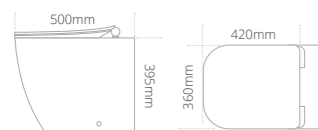

Corr back-to-wall toilet with soft close seat

- With quick release soft close slimline seat
- Easy to clean rimless Pan design
- Short projection space saving solution
- Overall toilet and seat height (soft close) with seat raised: 845mm