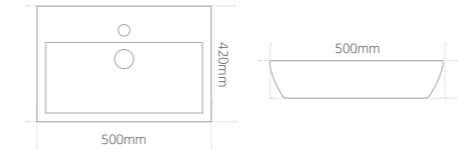

Quantum Square Elegant sit-on washbasin

- Integrated Chrome overflow
- One tap hole

Product code	Size (W x D x H)	Price
QSELBADM50W	500 x 420 x 90	€473.55

Stratton Mineralcast sit-on washbasin

- No overflow
- Only suitable for wall mounted and tall deck mounted basin mixers
- Use an unslotted basin waste