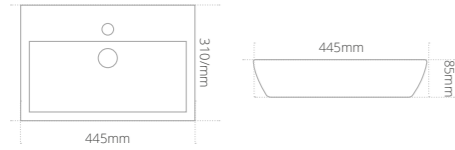

Sanitaryware

Sit-on Basins

Quantum Square Elegant cloakroom sit-on washbasin

- Integrated Chrome overflow
- One tap hole

Product code	Size (W x D x H)	Price
QSELBACL45W	445 x 310 x 85	€337.02