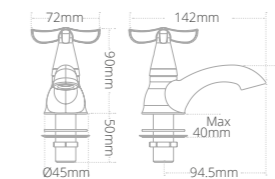

Salino hot and cold basin taps

- Includes a click-clack waste
- 0.2 bar: 7.3 l/m 0.5 bar: 11.0 l/m 1.0 bar: 15.3 l/m 2.0 bar: 21.4 l/m
- Recommended minimum operating pressure: 0.2 bar

Product code	Finish	Price
BRS00202	Chrome	€372.69

Salino three hole bath filler

- 0.2 bar: 19.1 l/m 0.5 bar: 30.3 l/m 1.0 bar: 41.8 l/m 2.0 bar: 58.5 l/m
- Recommended minimum operating pressure: 0.2 bar
- Not suitable for use with Roundelle bath