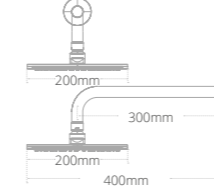

Wall Mounted Shower Heads

Slimline Round shower head

- Suitable for high and low pressure water systems
- Rub clean shower head
- A slimline shower head

Product code	Finish	Price
BRS01117	Chrome	€216.48
BRS11117	Matt Black	€260.76
BRS30117	Brushed Brass	€327.18