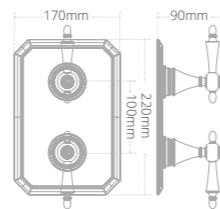

Product code	Finish	Price
BRS00113	Chrome	€1,071.33

Salino Brassware

A fusion of contemporary and heritage influences, timeless appeal to suit any style.

Click clack waste
see page 253

Salino basin monobloc mixer

- Includes pop-up waste
- 0.2 bar: 14.0 l/m 0.5 bar: 21.0 l/m 1.0 bar: 29.4 l/m 2.0 bar: 41.4 l/m
- Recommended minimum operating pressure: 0.2 bar
- Not suitable for use with Quantum Round short projection semi-recessed basin
- Not suitable for use with SSV undermount basin