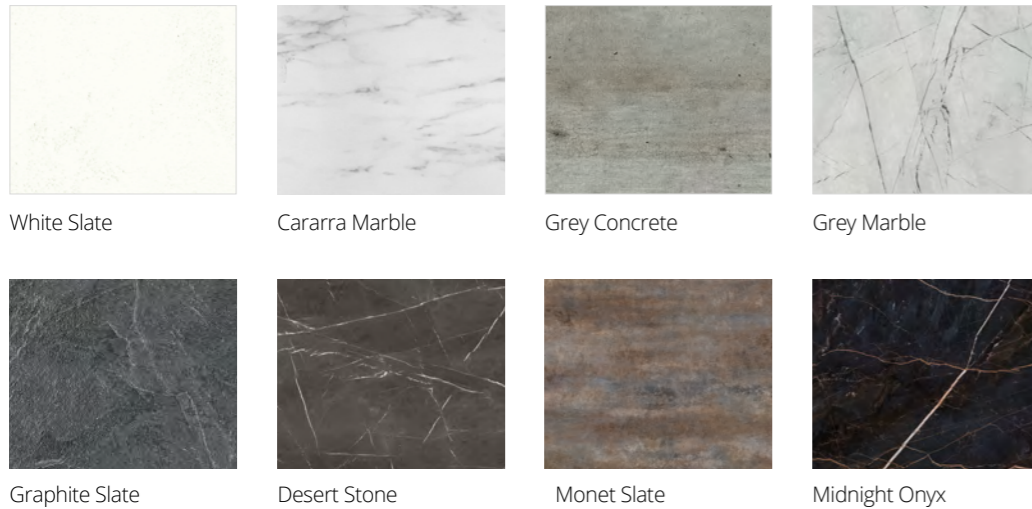

12mm Compact Laminate Worktops

- 8 colours
- Max length 3000mm
- Depths Available
  230mm, 350mm, 450mm and 545mm
- Square edge with a
  1mm 45° chamfer

12mm Compact Laminate is made from pressurised multiple layers of resin impregnated craft papers with a decorative surface on both sides.

The core 12mm thickness is a solid colour designed to complement the surface décor while the surface is embossed with the stone effect pattern for an exceptionally realistic look.