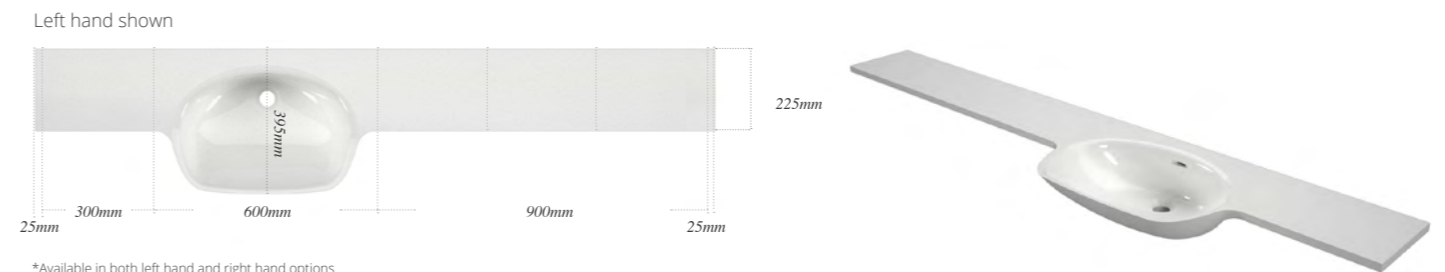

All-in-one Integrated Washbasin Work Surface

All-in-one Basin Worktops

If you're looking for something a little different then why not consider our all in one basin and worktop solution for an alternative look, sleek stylish and oh so practical.

Use with Original Fitted and Roseberry Fitted ranges.

All-in-one integrated Coralux washbasin work surface

-  Max length 1850mm
-  The All in one basin can be factory cut to bespoke requirements. Fabrication of required size with a factory-finished edge should be ordered as an additional code and price at time of ordering.
-  Available as both LH and RH

*Available in both left hand and right hand options.

Reduced Depth All-in-one integrated Coralux washbasin work surface

-  Max length 1850mm
-  The All in one basin can be factory cut to bespoke requirements. Fabrication of required size with a factory-finished edge should be ordered as an additional code and price at time of ordering.
-  Available as both LH and RH