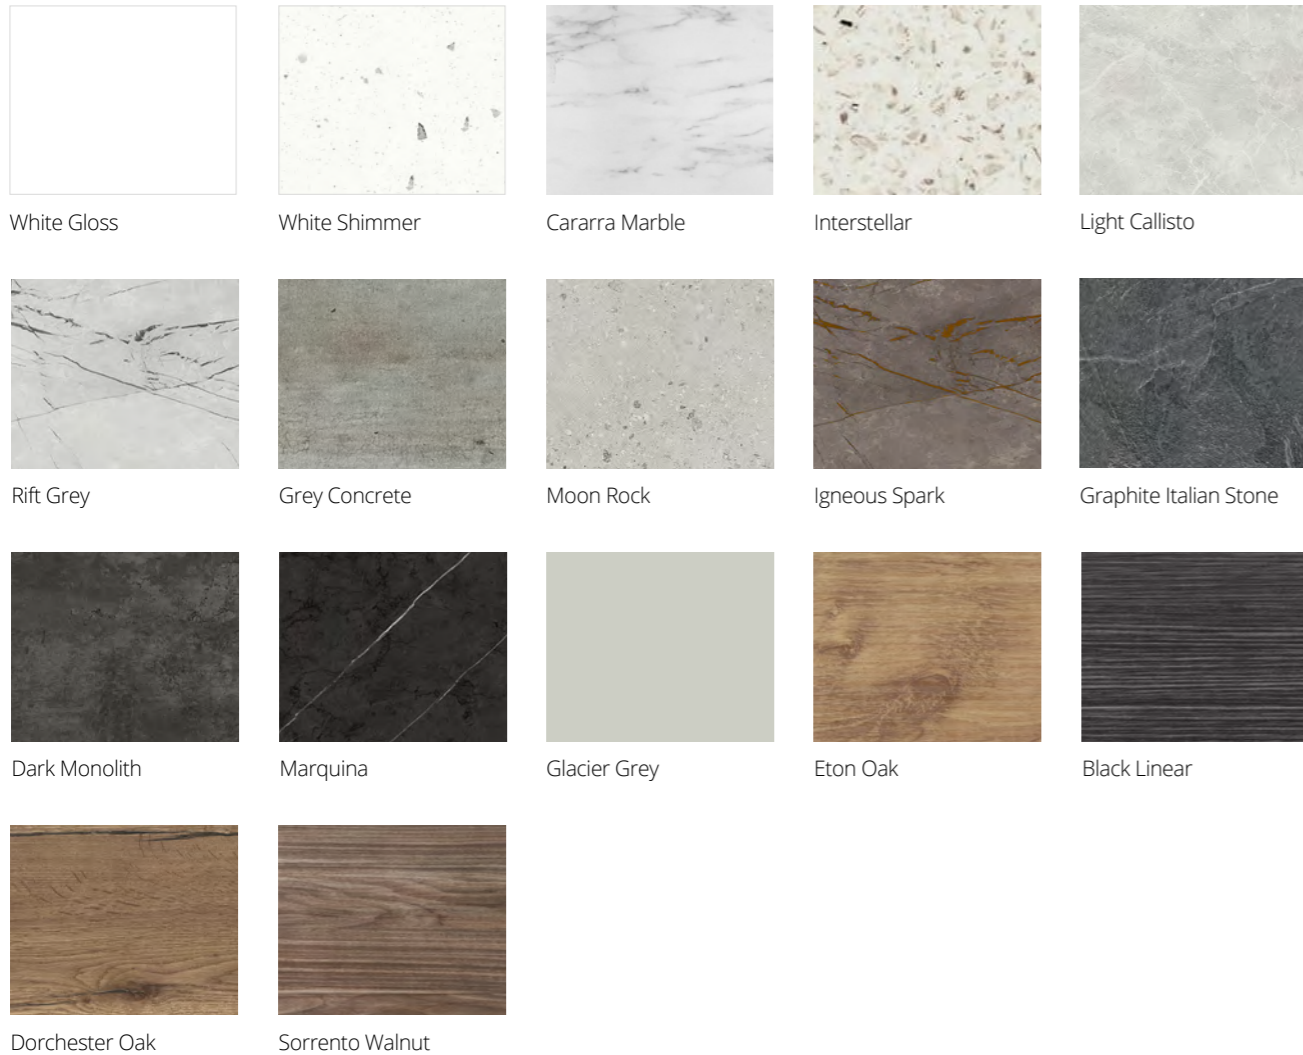

22mm Laminate Worktops

- 17 colourways
- Max length 3000mm
  2800mm for 545mm depth
- Depths Available
  230mm, 350mm and 545mm
- Radius profile

22mm Laminate Worktops consist of a high pressure laminate sheet, postformed over a solid chipboard substrate. It has a radius profile along the front, top and bottom edges and the short edge sides are square edged in matching material.