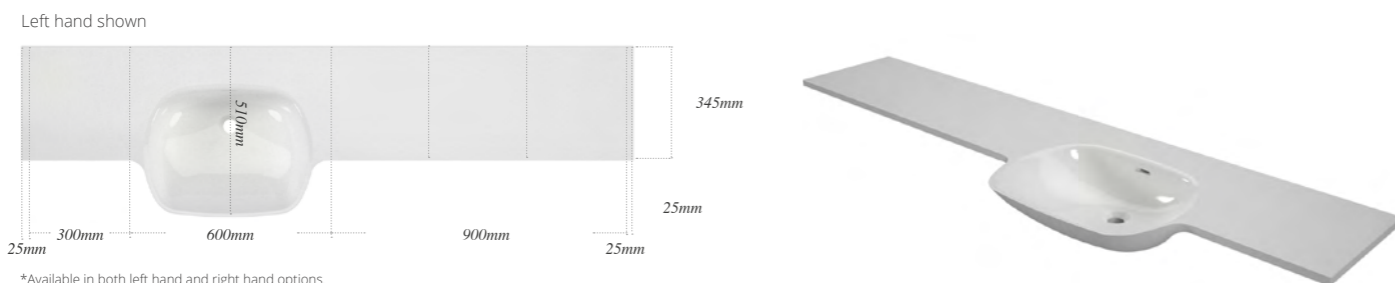

Chamfered profile
A minimum 10mm overhang is required on open sides

Plain White 22mm Solid Surface Finish

One Central Bowl

Two Bowls

One Bowl Offset Left handed

One Bowl Offset Right handed

Solid Surface fabricated inset bowl with cowl

All-in-one Integrated Washbasin Work Surface

All-in-one Basin Worktops

If you're looking for something a little different then why not consider our all in one basin and worktop solution for an alternative look, sleek stylish and oh so practical.

Use with Original Fitted and Roseberry Fitted ranges.

All-in-one integrated Coralux washbasin work surface

-  Max length 1850mm
-  The All in one basin can be factory cut to bespoke requirements. Fabrication of required size with a factory-finished edge should be ordered as an additional code and price at time of ordering.
-  Available as both LH and RH

*Available in both left hand and right hand options.

Reduced Depth All-in-one integrated Coralux washbasin work surface

-  Max length 1850mm
-  The All in one basin can be factory cut to bespoke requirements. Fabrication of required size with a factory-finished edge should be ordered as an additional code and price at time of ordering.
-  Available as both LH and RH