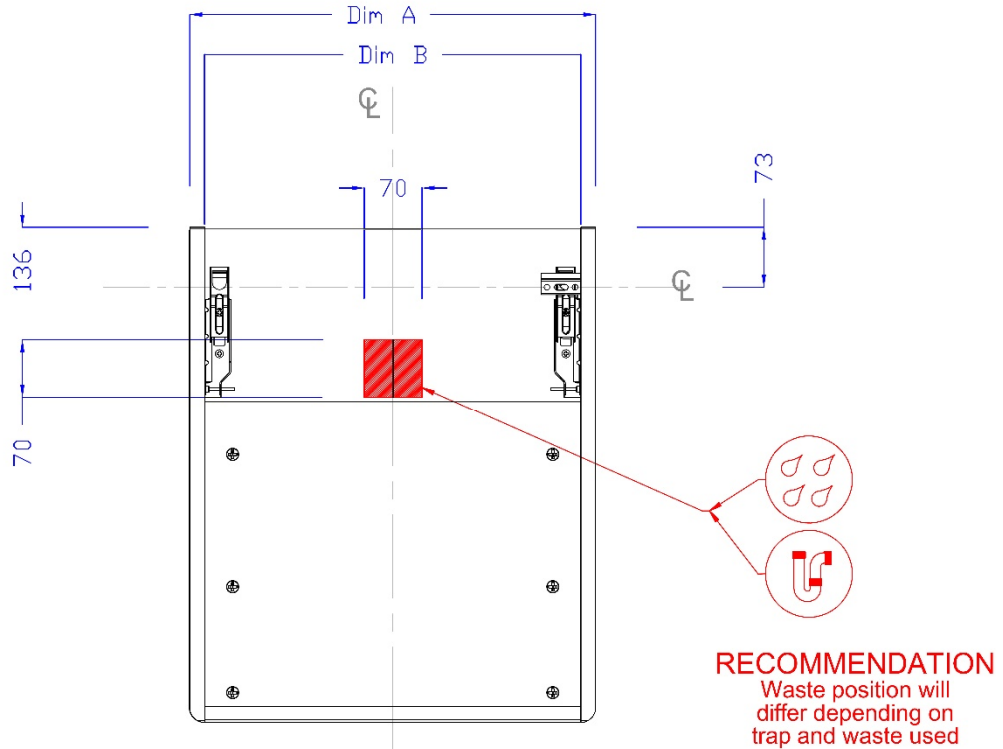

CHIC | CLOAKROOM UNIT

CHC001/*, CHC002/***, CHC003/***, CHC004/*****

Product Code	Dim A	Dim B
CHC001/***, CHC002/***, CHC003/*** & CHC004/***	495mm	459mm

For products purchased prior to 9th March 2026, we kindly ask that for any remedial enquiries that you contact Utopia Customer Services on 01902 406 402 or email customersupport@utopiagroup.com for additional support and guidance.

All dimension in mm. Please check dimensions prior to installation as they can vary due to manufacturing tolerances.

Additional Documentation

Additional Documentation available on our website www.utopiagroup.com