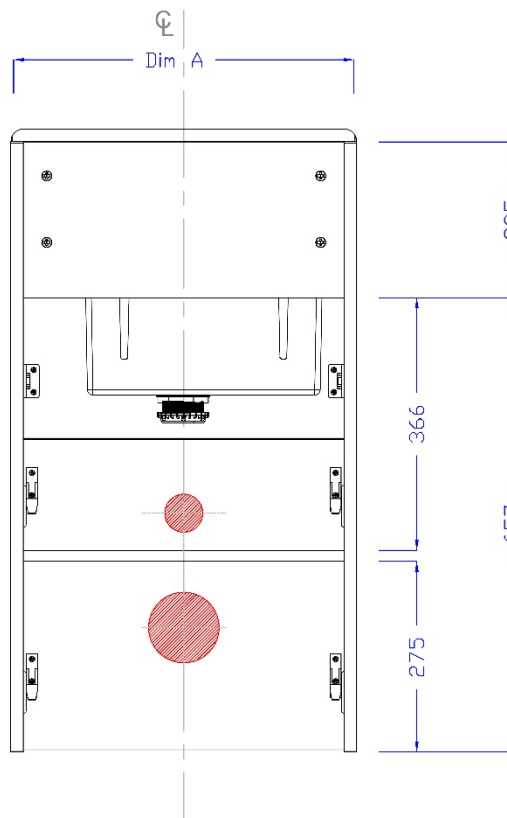

CHIC | TOILET UNIT

CHC033/***, CHC034/***, CHC035/***, CHC036/***

Product Code	Dim A
CHC033/*** (Exc Cistem)	500mm
CHC035/***	500mm
CHC034/*** (Exc Cistem)	600mm
CHC036/***	600mm

All dimension in mm. Please check dimensions prior to installation as they can vary due to manufacturing tolerances.

Additional Documentation

Additional Documentation available on our website www.utopiagroup.com

Instructions for Use

Please ensure all products are installed correctly in accordance with our fitting instructions and are for domestic use in a room with suitable ventilation; we highly recommend the use of an extraction fan. Utopia furniture has been specifically designed and manufactured for performance in general bathroom use. All bathroom furniture will deteriorate through prolonged periods of exposure to high levels of condensation so bathrooms must be adequately ventilated using a suitable extraction fan to avoid this. Failure to ensure adequate ventilation may invalidate your guarantee. Bathroom furniture is not specified or designed for use in areas of regular or direct contact with water, particularly in wet room environments or where direct and/or regular water contact is prevalent. Any guarantee does not extend to this use. In respect of furniture containing electrical components, these items are unsuitable for zones 0, 1 & 2 installations, unless stated in the pricelist.

Every effort has been made to ensure that the information provided on this document is correct at the time of creation. Finally, Utopia Furniture Ltd reserve the right to alter materials and specifications in line with continuing programme of production and service development.