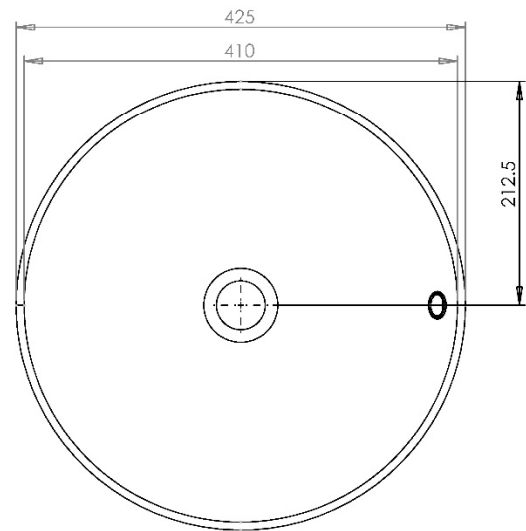

**Product Specification**

Type:	Sit On Basin
Width:	606
Depth:	401
Height:	143
Product Weight*:	12.23Kg
Tolerances:	Upto 2%
Guarantee Period:	Lifetime (For Domestic Use) 1 Years (For Commercial Use)

Material:	Mineralcast
Integrated Overflow:	No
Type of Waste Required:	Un-Slotted
Quantity of Tap Holes:	N/A
Tap Position:	N/A
Standards:	BS EN 31 BS EN 14688

**MIRO | MIRO SIT-ON WASH BASIN**

**MOSITBASW**

All dimension in mm. Please check dimensions prior to installation as they can vary due to manufacturing tolerances.

**Product Details**

Type:	Sit On Basin
Width:	425
Depth:	425
Height:	150
Product Weight*:	7.40Kg
Tolerances:	Upto 2%
Guarantee Period:	Lifetime (For Domestic Use) 1 Years (For Commercial Use)

**OPULA | OPULA CERAMIC SIT ON WASHBASIN**  
**OPULABASIN**

All dimension in mm. Please check dimensions prior to installation as they can vary due to manufacturing tolerances.

**Product Details**

Type:	Sit On Basin
Width:	600
Depth:	400
Height:	140
Product Weight*:	12.10Kg
Tolerances:	Upto 2%
Guarantee Period:	Lifetime (For Domestic Use) 1 Years (For Commercial Use)