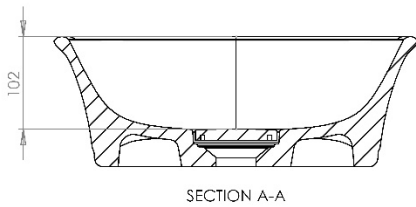

**HEPWORTH | HEPWORTH MINERALCAST SIT ON WASHBASIN**

**HPSITBASW**

All dimension in mm. Please check dimensions prior to installation as they can vary due to manufacturing tolerances.

**Product Details**

**Product Specification**

Type:	Sit On Basin
Width:	606
Depth:	401
Height:	143
Product Weight*:	12.23Kg
Tolerances:	Upto 2%
Guarantee Period:	Lifetime (For Domestic Use) 1 Years (For Commercial Use)

Material:	Mineralcast
Integrated Overflow:	No
Type of Waste Required:	Un-Slotted
Quantity of Tap Holes:	N/A
Tap Position:	N/A
Standards:	BS EN 31 BS EN 14688

**MIRO | MIRO SIT-ON WASH BASIN**

**MOSITBASW**

All dimension in mm. Please check dimensions prior to installation as they can vary due to manufacturing tolerances.

**Product Details**

Type:	Sit On Basin
Width:	425
Depth:	425
Height:	150
Product Weight*:	7.40Kg
Tolerances:	Upto 2%
Guarantee Period:	Lifetime (For Domestic Use) 1 Years (For Commercial Use)

**OPULA | OPULA CERAMIC SIT ON WASHBASIN**  
**OPULABASIN**

All dimension in mm. Please check dimensions prior to installation as they can vary due to manufacturing tolerances.

**Product Details**

Type:	Sit On Basin
Width:	600
Depth:	400
Height:	140
Product Weight*:	12.10Kg
Tolerances:	Upto 2%
Guarantee Period:	Lifetime (For Domestic Use) 1 Years (For Commercial Use)