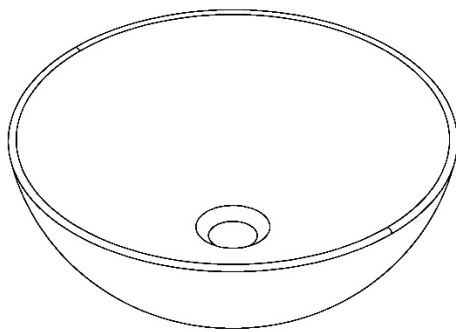

**Product Specification**

Type:	Sit On Basin
Width:	606
Depth:	401
Height:	143
Product Weight*:	12.23Kg
Tolerances:	Upto 2%
Guarantee Period:	Lifetime (For Domestic Use) 1 Years (For Commercial Use)

Material:	Mineralcast
Integrated Overflow:	No
Type of Waste Required:	Un-Slotted
Quantity of Tap Holes:	N/A
Tap Position:	N/A
Standards:	BS EN 31 BS EN 14688

**MIRO | MIRO SIT-ON WASH BASIN**

**MOSITBASW**

All dimension in mm. Please check dimensions prior to installation as they can vary due to manufacturing tolerances.

**Product Details**

Type:	Sit On Basin
Width:	425
Depth:	425
Height:	150
Product Weight*:	7.40Kg
Tolerances:	Upto 2%
Guarantee Period:	Lifetime (For Domestic Use) 1 Years (For Commercial Use)

**OPULA | OPULA CERAMIC SIT ON WASHBASIN**  
**OPULABASIN**

All dimension in mm. Please check dimensions prior to installation as they can vary due to manufacturing tolerances.

**Product Details**

Type:	Sit On Basin
Width:	600
Depth:	400
Height:	140
Product Weight*:	12.10Kg
Tolerances:	Upto 2%
Guarantee Period:	Lifetime (For Domestic Use) 1 Years (For Commercial Use)