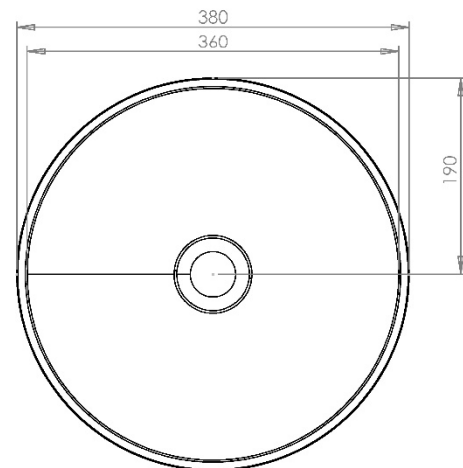

STRATTON | STRATTON MINERALCAST SIT ON WASHBASIN
STSITBASW

All dimension in mm. Please check dimensions prior to installation as they can vary due to manufacturing tolerances.

Product Details

Type:	Sit On Basin
Width:	380
Depth:	380
Height:	128
Product Weight*:	6.06Kg
Tolerances:	Upto 2%
Guarantee Period:	Lifetime (For Domestic Use) 1 Years (For Commercial Use)

Product Specification

Material:	Mineralcast
Integrated Overflow:	No
Type of Waste Required:	Un-Slotted
Quantity of Tap Holes:	N/A
Tap Position:	N/A
Standards:	BS EN 31 BS EN 14688

*Product Weight includes packaging.

Additional Documentation

Additional Documentation available on our website www.utopiagroup.com

Every effort has been made to ensure that the information provided on this document is correct at the time of creation. Finally, Utopia Furniture Ltd reserve the right to alter materials and specifications in line with continuing programme of production and service development.