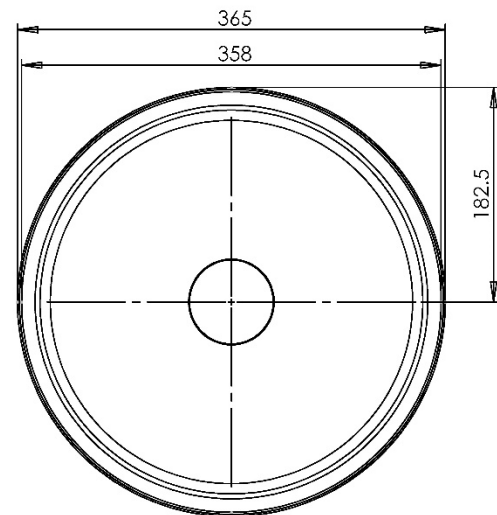

Type:	Sit On Basin
Width:	501
Depth:	420
Height:	90
Product Weight*:	10.05Kg
Tolerances:	Upto 2%
Guarantee Period:	Lifetime (For Domestic Use) 1 Years (For Commercial Use)

**Product Specification**

Material:	Ceramic
Integrated Overflow:	Yes
Type of Waste Required:	Slotted
Quantity of Tap Holes:	1
Tap Position:	Centre
Standards:	BS EN 31 BS EN 14688

**QUINN | MATT WHITE SIT ON BASIN**  
**QUSITBASC**

All dimension in mm. Please check dimensions prior to installation as they can vary due to manufacturing tolerances.

**Product Details**

Type:	Sit On Basin
Width:	365
Depth:	365
Height:	120
Product Weight*:	6.00Kg
Tolerances:	Upto 2%
Guarantee Period:	Lifetime (For Domestic Use) 1 Years (For Commercial Use)