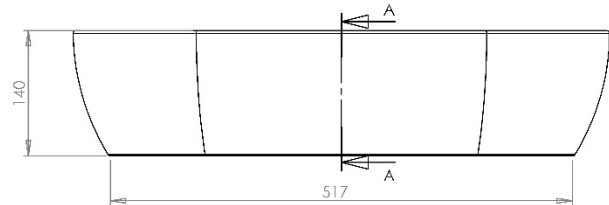

**Product Specification**

Type:	Sit On Basin
Width:	606
Depth:	401
Height:	143
Product Weight*:	12.23Kg
Tolerances:	Upto 2%
Guarantee Period:	Lifetime (For Domestic Use) 1 Years (For Commercial Use)

Material:	Mineralcast
Integrated Overflow:	No
Type of Waste Required:	Un-Slotted
Quantity of Tap Holes:	N/A
Tap Position:	N/A
Standards:	BS EN 31 BS EN 14688

**MIRO | MIRO SIT-ON WASH BASIN**

**MOSITBASW**

All dimension in mm. Please check dimensions prior to installation as they can vary due to manufacturing tolerances.

**Product Details**

Type:	Sit On Basin
Width:	425
Depth:	425
Height:	150
Product Weight*:	7.40Kg
Tolerances:	Upto 2%
Guarantee Period:	Lifetime (For Domestic Use) 1 Years (For Commercial Use)

**Product Specification**

Material:	Ceramic
Integrated Overflow:	Yes
Type of Waste Required:	Slotted
Quantity of Tap Holes:	N/A
Tap Position:	N/A
Standards:	BS EN 31 BS EN 14688

\*Product Weight includes packaging.

**OPULA | OPULA CERAMIC SIT ON WASHBASIN**  
**OPULABASIN**

All dimension in mm. Please check dimensions prior to installation as they can vary due to manufacturing tolerances.

**Product Details**

Type:	Sit On Basin
Width:	600
Depth:	400
Height:	140
Product Weight*:	12.10Kg
Tolerances:	Upto 2%
Guarantee Period:	Lifetime (For Domestic Use) 1 Years (For Commercial Use)