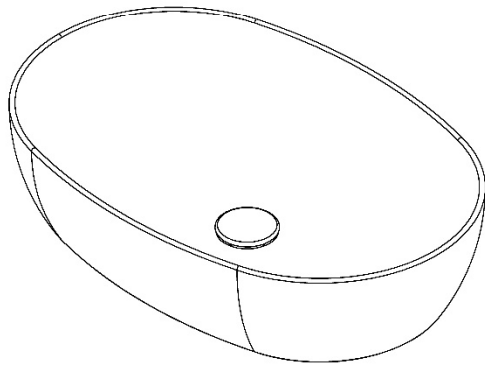

**MIRO | MIRO SIT-ON WASH BASIN**

**MOSITBASW**

All dimension in mm. Please check dimensions prior to installation as they can vary due to manufacturing tolerances.

**Product Details**

Type:	Sit On Basin
Width:	425
Depth:	425
Height:	150
Product Weight*:	7.40Kg
Tolerances:	Upto 2%
Guarantee Period:	Lifetime (For Domestic Use) 1 Years (For Commercial Use)

**Product Specification**

Material:	Ceramic
Integrated Overflow:	Yes
Type of Waste Required:	Slotted
Quantity of Tap Holes:	N/A
Tap Position:	N/A
Standards:	BS EN 31 BS EN 14688

\*Product Weight includes packaging.

**OPULA | OPULA CERAMIC SIT ON WASHBASIN**  
**OPULABASIN**

All dimension in mm. Please check dimensions prior to installation as they can vary due to manufacturing tolerances.

**Product Details**

Type:	Sit On Basin
Width:	600
Depth:	400
Height:	140
Product Weight*:	12.10Kg
Tolerances:	Upto 2%
Guarantee Period:	Lifetime (For Domestic Use) 1 Years (For Commercial Use)