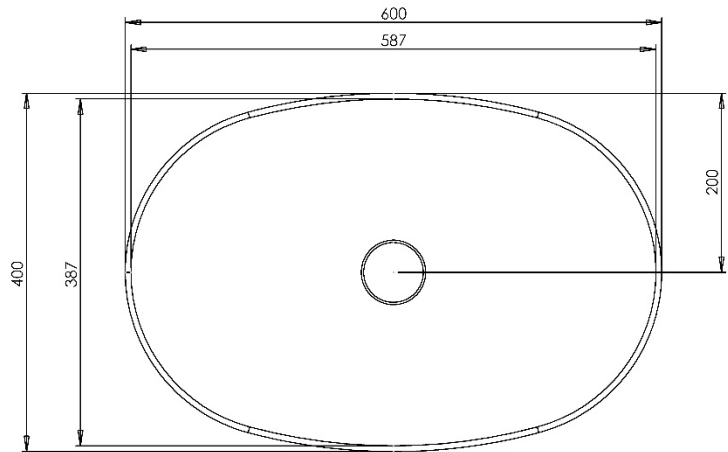

**Product Specification**

Type:	Sit On Basin
Width:	606
Depth:	401
Height:	143
Product Weight*:	12.23Kg
Tolerances:	Upto 2%
Guarantee Period:	Lifetime (For Domestic Use) 1 Years (For Commercial Use)

Material:	Mineralcast
Integrated Overflow:	No
Type of Waste Required:	Un-Slotted
Quantity of Tap Holes:	N/A
Tap Position:	N/A
Standards:	BS EN 31 BS EN 14688

**MIRO | MIRO SIT-ON WASH BASIN**

**MOSITBASW**

All dimension in mm. Please check dimensions prior to installation as they can vary due to manufacturing tolerances.

**Product Details**

Type:	Sit On Basin
Width:	425
Depth:	425
Height:	150
Product Weight*:	7.40Kg
Tolerances:	Upto 2%
Guarantee Period:	Lifetime (For Domestic Use) 1 Years (For Commercial Use)

**Product Specification**

Material:	Ceramic
Integrated Overflow:	Yes
Type of Waste Required:	Slotted
Quantity of Tap Holes:	N/A
Tap Position:	N/A
Standards:	BS EN 31 BS EN 14688

\*Product Weight includes packaging.

**OPULA | OPULA CERAMIC SIT ON WASHBASIN**  
**OPULABASIN**

All dimension in mm. Please check dimensions prior to installation as they can vary due to manufacturing tolerances.

**Product Details**

Type:	Sit On Basin
Width:	600
Depth:	400
Height:	140
Product Weight*:	12.10Kg
Tolerances:	Upto 2%
Guarantee Period:	Lifetime (For Domestic Use) 1 Years (For Commercial Use)