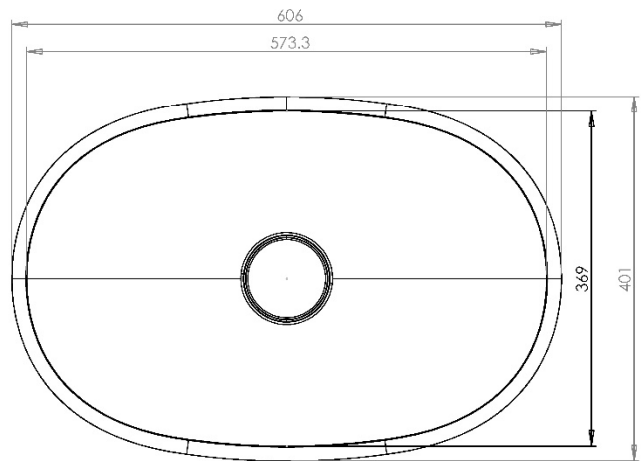

**HEPWORTH | HEPWORTH MINERALCAST SIT ON WASHBASIN**

**HPSITBASW**

All dimension in mm. Please check dimensions prior to installation as they can vary due to manufacturing tolerances.

**Product Details**

**Product Specification**

Type:	Sit On Basin
Width:	606
Depth:	401
Height:	143
Product Weight*:	12.23Kg
Tolerances:	Upto 2%
Guarantee Period:	Lifetime (For Domestic Use) 1 Years (For Commercial Use)

Material:	Mineralcast
Integrated Overflow:	No
Type of Waste Required:	Un-Slotted
Quantity of Tap Holes:	N/A
Tap Position:	N/A
Standards:	BS EN 31 BS EN 14688

**MIRO | MIRO SIT-ON WASH BASIN**

**MOSITBASW**

All dimension in mm. Please check dimensions prior to installation as they can vary due to manufacturing tolerances.

**Product Details**

Type:	Sit On Basin
Width:	425
Depth:	425
Height:	150
Product Weight*:	7.40Kg
Tolerances:	Upto 2%
Guarantee Period:	Lifetime (For Domestic Use) 1 Years (For Commercial Use)

**OPULA | OPULA CERAMIC SIT ON WASHBASIN**  
**OPULABASIN**

All dimension in mm. Please check dimensions prior to installation as they can vary due to manufacturing tolerances.

**Product Details**

Type:	Sit On Basin
Width:	600
Depth:	400
Height:	140
Product Weight*:	12.10Kg
Tolerances:	Upto 2%
Guarantee Period:	Lifetime (For Domestic Use) 1 Years (For Commercial Use)