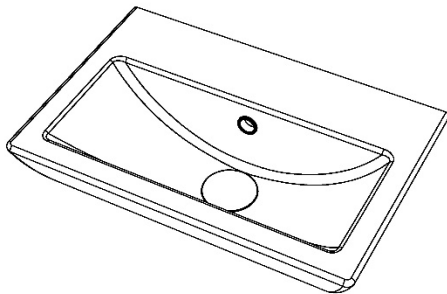

QUANTUM SQUARE | QUANTUM SQUARE ELEGANT CLOAKROOM SIT-ON WASH BASIN
QSELBACL45W

All dimension in mm. Please check dimensions prior to installation as they can vary due to manufacturing tolerances.

Product Details

Type:	Sit On Basin
Width:	450
Depth:	300
Height:	90
Product Weight*:	7.4Kg
Tolerances:	Upto 2%
Guarantee Period:	Lifetime (For Domestic Use) 1 Years (For Commercial Use)

Product Specification

Material:	Ceramic
Integrated Overflow:	Yes
Type of Waste Required:	Slotted
Quantity of Tap Holes:	1
Tap Position:	Central
Standards:	BS EN 31 BS EN 14688

*Product Weight includes packaging.

Features

- Space Saving

Additional Documentation

Additional Documentation available on our website www.utopiagroup.com

Every effort has been made to ensure that the information provided on this document is correct at the time of creation. Finally, Utopia Furniture Ltd reserve the right to alter materials and specifications in line with continuing programme of production and service development.