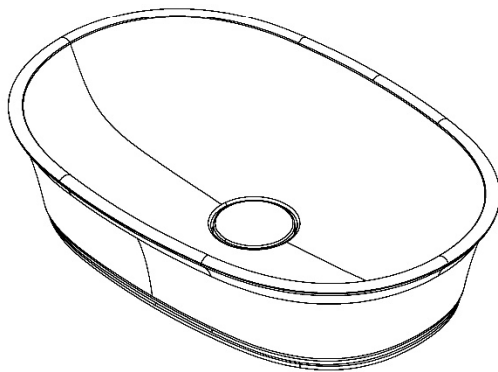

**HEPWORTH | HEPWORTH MINERALCAST SIT ON WASHBASIN**

**HPSITBASW**

All dimension in mm. Please check dimensions prior to installation as they can vary due to manufacturing tolerances.

**Product Details**

**Product Specification**

Type:	Sit On Basin
Width:	606
Depth:	401
Height:	143
Product Weight*:	12.23Kg
Tolerances:	Upto 2%
Guarantee Period:	Lifetime (For Domestic Use) 1 Years (For Commercial Use)

Material:	Mineralcast
Integrated Overflow:	No
Type of Waste Required:	Un-Slotted
Quantity of Tap Holes:	N/A
Tap Position:	N/A
Standards:	BS EN 31 BS EN 14688

**MIRO | MIRO SIT-ON WASH BASIN**

**MOSITBASW**

All dimension in mm. Please check dimensions prior to installation as they can vary due to manufacturing tolerances.

**Product Details**

Type:	Sit On Basin
Width:	425
Depth:	425
Height:	150
Product Weight*:	7.40Kg
Tolerances:	Upto 2%
Guarantee Period:	Lifetime (For Domestic Use) 1 Years (For Commercial Use)