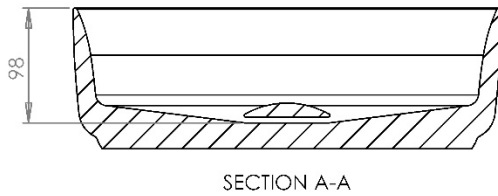

QUINN | MATT WHITE SIT ON BASIN
QUSITBASC

All dimension in mm. Please check dimensions prior to installation as they can vary due to manufacturing tolerances.

Product Details

Type:	Sit On Basin
Width:	365
Depth:	365
Height:	120
Product Weight*:	6.00Kg
Tolerances:	Upto 2%
Guarantee Period:	Lifetime (For Domestic Use) 1 Years (For Commercial Use)

Product Specification

Material:	Ceramic
Integrated Overflow:	No
Type of Waste Required:	Un-Slotted
Quantity of Tap Holes:	N/A
Tap Position:	N/A
Standards:	BS EN 31 BS EN 14688

*Product Weight includes packaging.

Additional Documentation

Additional Documentation available on our website www.utopiagroup.com

Every effort has been made to ensure that the information provided on this document is correct at the time of creation. Finally, Utopia Furniture Ltd reserve the right to alter materials and specifications in line with continuing programme of production and service development.