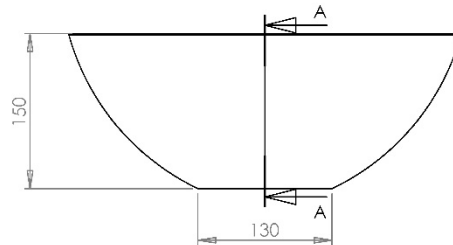

STRATTON | STRATTON MINERALCAST SIT ON WASHBASIN
STSITBASW

All dimension in mm. Please check dimensions prior to installation as they can vary due to manufacturing tolerances.

Product Details

Type:	Sit On Basin
Width:	380
Depth:	380
Height:	128
Product Weight*:	6.06Kg
Tolerances:	Upto 2%
Guarantee Period:	Lifetime (For Domestic Use) 1 Years (For Commercial Use)

Product Specification

Material:	Mineralcast
Integrated Overflow:	No
Type of Waste Required:	Un-Slotted
Quantity of Tap Holes:	N/A
Tap Position:	N/A
Standards:	BS EN 31 BS EN 14688

*Product Weight includes packaging.

Additional Documentation

Additional Documentation available on our website www.utopiagroup.com

Every effort has been made to ensure that the information provided on this document is correct at the time of creation. Finally, Utopia Furniture Ltd reserve the right to alter materials and specifications in line with continuing programme of production and service development.