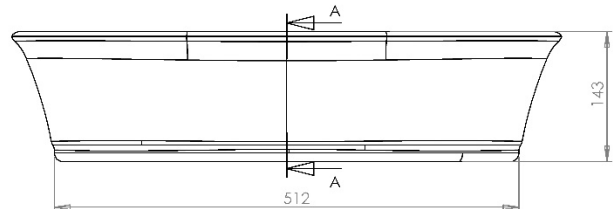

**HEPWORTH | HEPWORTH MINERALCAST SIT ON WASHBASIN**

**HPSITBASW**

All dimension in mm. Please check dimensions prior to installation as they can vary due to manufacturing tolerances.

**Product Details**

**Product Specification**

Type:	Sit On Basin
Width:	606
Depth:	401
Height:	143
Product Weight*:	12.23Kg
Tolerances:	Upto 2%
Guarantee Period:	Lifetime (For Domestic Use) 1 Years (For Commercial Use)

Material:	Mineralcast
Integrated Overflow:	No
Type of Waste Required:	Un-Slotted
Quantity of Tap Holes:	N/A
Tap Position:	N/A
Standards:	BS EN 31 BS EN 14688

**MIRO | MIRO SIT-ON WASH BASIN**

**MOSITBASW**

All dimension in mm. Please check dimensions prior to installation as they can vary due to manufacturing tolerances.

**Product Details**

Type:	Sit On Basin
Width:	425
Depth:	425
Height:	150
Product Weight*:	7.40Kg
Tolerances:	Upto 2%
Guarantee Period:	Lifetime (For Domestic Use) 1 Years (For Commercial Use)

**OPULA | OPULA CERAMIC SIT ON WASHBASIN**  
**OPULABASIN**

All dimension in mm. Please check dimensions prior to installation as they can vary due to manufacturing tolerances.

**Product Details**

Type:	Sit On Basin
Width:	600
Depth:	400
Height:	140
Product Weight*:	12.10Kg
Tolerances:	Upto 2%
Guarantee Period:	Lifetime (For Domestic Use) 1 Years (For Commercial Use)