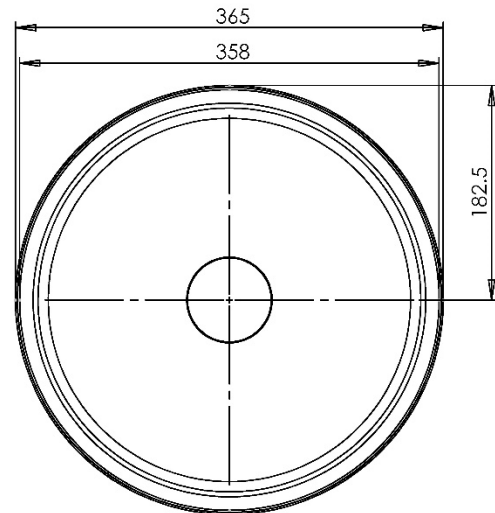

Type:	Sit On Basin
Width:	501
Depth:	420
Height:	90
Product Weight*:	10.05Kg
Tolerances:	Upto 2%
Guarantee Period:	Lifetime (For Domestic Use) 1 Years (For Commercial Use)

**Product Specification**

Material:	Ceramic
Integrated Overflow:	Yes
Type of Waste Required:	Slotted
Quantity of Tap Holes:	1
Tap Position:	Centre
Standards:	BS EN 31 BS EN 14688

**QUINN | MATT WHITE SIT ON BASIN**  
**QUSITBASC**

All dimension in mm. Please check dimensions prior to installation as they can vary due to manufacturing tolerances.

**Product Details**

Type:	Sit On Basin
Width:	365
Depth:	365
Height:	120
Product Weight*:	6.00Kg
Tolerances:	Upto 2%
Guarantee Period:	Lifetime (For Domestic Use) 1 Years (For Commercial Use)

**Product Specification**

Material:	Ceramic
Integrated Overflow:	No
Type of Waste Required:	Un-Slotted
Quantity of Tap Holes:	N/A
Tap Position:	N/A
Standards:	BS EN 31 BS EN 14688

\*Product Weight includes packaging.

**QUINN | MATT BLACK SIT ON BASIN**  
**QUSITBAST**

All dimension in mm. Please check dimensions prior to installation as they can vary due to manufacturing tolerances.

**Product Details**

Type:	Sit On Basin
Width:	365
Depth:	365
Height:	120
Product Weight*:	6.00Kg
Tolerances:	Upto 2%
Guarantee Period:	Lifetime (For Domestic Use) 1 Years (For Commercial Use)