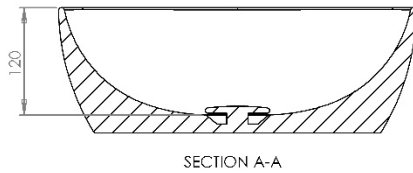

**MIRO | MIRO SIT-ON WASH BASIN**

**MOSITBASW**

All dimension in mm. Please check dimensions prior to installation as they can vary due to manufacturing tolerances.

**Product Details**

Type:	Sit On Basin
Width:	425
Depth:	425
Height:	150
Product Weight*:	7.40Kg
Tolerances:	Upto 2%
Guarantee Period:	Lifetime (For Domestic Use) 1 Years (For Commercial Use)

**Product Specification**

Material:	Ceramic
Integrated Overflow:	Yes
Type of Waste Required:	Slotted
Quantity of Tap Holes:	N/A
Tap Position:	N/A
Standards:	BS EN 31 BS EN 14688

\*Product Weight includes packaging.

**OPULA | OPULA CERAMIC SIT ON WASHBASIN**  
**OPULABASIN**

All dimension in mm. Please check dimensions prior to installation as they can vary due to manufacturing tolerances.

**Product Details**

Type:	Sit On Basin
Width:	600
Depth:	400
Height:	140
Product Weight*:	12.10Kg
Tolerances:	Upto 2%
Guarantee Period:	Lifetime (For Domestic Use) 1 Years (For Commercial Use)