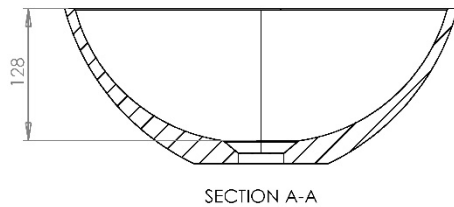

STRATTON | STRATTON MINERALCAST SIT ON WASHBASIN
STSITBASW

All dimension in mm. Please check dimensions prior to installation as they can vary due to manufacturing tolerances.

Product Details

Type:	Sit On Basin
Width:	380
Depth:	380
Height:	128
Product Weight*:	6.06Kg
Tolerances:	Upto 2%
Guarantee Period:	Lifetime (For Domestic Use) 1 Years (For Commercial Use)

Product Specification

Material:	Mineralcast
Integrated Overflow:	No
Type of Waste Required:	Un-Slotted
Quantity of Tap Holes:	N/A
Tap Position:	N/A
Standards:	BS EN 31 BS EN 14688

*Product Weight includes packaging.

Additional Documentation

Additional Documentation available on our website www.utopiagroup.com

Every effort has been made to ensure that the information provided on this document is correct at the time of creation. Finally, Utopia Furniture Ltd reserve the right to alter materials and specifications in line with continuing programme of production and service development.