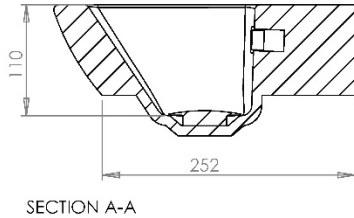

QUANTUM SQUARE | QUANTUM SQUARE ELEGANT CLOAKROOM SIT-ON WASH BASIN
QSELBACL45W

All dimension in mm. Please check dimensions prior to installation as they can vary due to manufacturing tolerances.

Product Details

Type:	Sit On Basin
Width:	450
Depth:	300
Height:	90
Product Weight*:	7.4Kg
Tolerances:	Upto 2%
Guarantee Period:	Lifetime (For Domestic Use) 1 Years (For Commercial Use)

Product Specification

Material:	Ceramic
Integrated Overflow:	Yes
Type of Waste Required:	Slotted
Quantity of Tap Holes:	1
Tap Position:	Central
Standards:	BS EN 31 BS EN 14688

*Product Weight includes packaging.

Features

- Space Saving

Additional Documentation

Additional Documentation available on our website www.utopiagroup.com

Every effort has been made to ensure that the information provided on this document is correct at the time of creation. Finally, Utopia Furniture Ltd reserve the right to alter materials and specifications in line with continuing programme of production and service development.