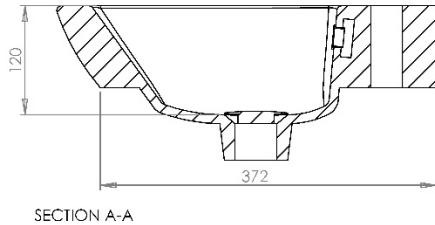

**QUANTUM SQUARE | QUANTUM SQUARE ELEGANT SIT-ON WASH BASIN**

**QSELBADM50W**

All dimension in mm. Please check dimensions prior to installation as they can vary due to manufacturing tolerances.

**Product Details**

Type:	Sit On Basin
Width:	501
Depth:	420
Height:	90
Product Weight*:	10.05Kg
Tolerances:	Upto 2%
Guarantee Period:	Lifetime (For Domestic Use) 1 Years (For Commercial Use)

**Product Specification**

Material:	Ceramic
Integrated Overflow:	Yes
Type of Waste Required:	Slotted
Quantity of Tap Holes:	1
Tap Position:	Centre
Standards:	BS EN 31 BS EN 14688