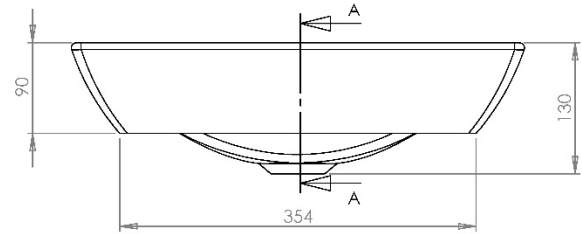

QUANTUM SQUARE | QUANTUM SQUARE ELEGANT CLOAKROOM SIT-ON WASH BASIN
QSELBACL45W

All dimension in mm. Please check dimensions prior to installation as they can vary due to manufacturing tolerances.

Product Details

Type:	Sit On Basin
Width:	450
Depth:	300
Height:	90
Product Weight*:	7.4Kg
Tolerances:	Upto 2%
Guarantee Period:	Lifetime (For Domestic Use) 1 Years (For Commercial Use)

Product Specification

Material:	Ceramic
Integrated Overflow:	Yes
Type of Waste Required:	Slotted
Quantity of Tap Holes:	1
Tap Position:	Central
Standards:	BS EN 31 BS EN 14688

*Product Weight includes packaging.

Features

- Space Saving

Additional Documentation

Additional Documentation available on our website www.utopiagroup.com

Every effort has been made to ensure that the information provided on this document is correct at the time of creation. Finally, Utopia Furniture Ltd reserve the right to alter materials and specifications in line with continuing programme of production and service development.