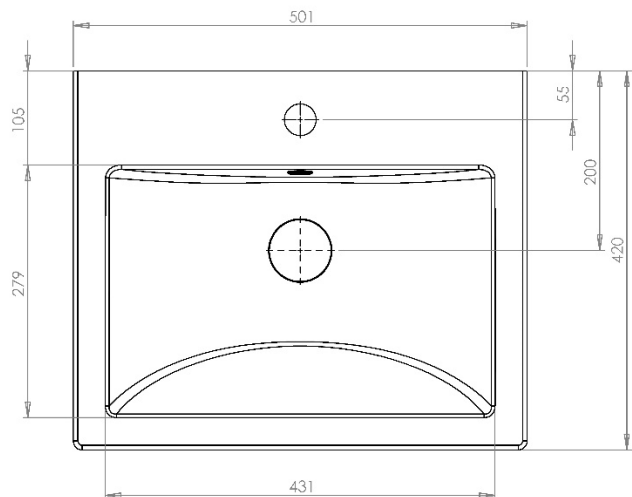

**QUANTUM SQUARE | QUANTUM SQUARE ELEGANT SIT-ON WASH BASIN**

**QSELBADM50W**

All dimension in mm. Please check dimensions prior to installation as they can vary due to manufacturing tolerances.

**Product Details**

Type:	Sit On Basin
Width:	501
Depth:	420
Height:	90
Product Weight*:	10.05Kg
Tolerances:	Upto 2%
Guarantee Period:	Lifetime (For Domestic Use) 1 Years (For Commercial Use)

**Product Specification**

Material:	Ceramic
Integrated Overflow:	Yes
Type of Waste Required:	Slotted
Quantity of Tap Holes:	1
Tap Position:	Centre
Standards:	BS EN 31 BS EN 14688