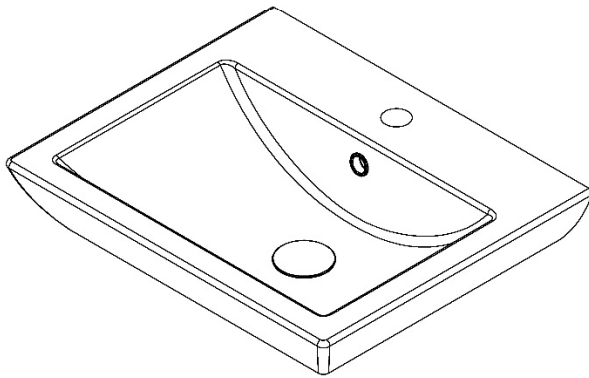

**QUANTUM SQUARE | QUANTUM SQUARE ELEGANT SIT-ON WASH BASIN**

**QSELBADM50W**

All dimension in mm. Please check dimensions prior to installation as they can vary due to manufacturing tolerances.

**Product Details**

Type:	Sit On Basin
Width:	501
Depth:	420
Height:	90
Product Weight*:	10.05Kg
Tolerances:	Upto 2%
Guarantee Period:	Lifetime (For Domestic Use) 1 Years (For Commercial Use)

**Product Specification**

Material:	Ceramic
Integrated Overflow:	Yes
Type of Waste Required:	Slotted
Quantity of Tap Holes:	1
Tap Position:	Centre
Standards:	BS EN 31 BS EN 14688