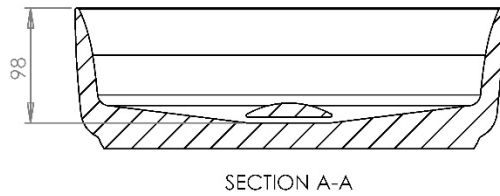

QUINN | MATT BLACK SIT ON BASIN
QUSITBAST

All dimension in mm. Please check dimensions prior to installation as they can vary due to manufacturing tolerances.

Product Details

Type:	Sit On Basin
Width:	365
Depth:	365
Height:	120
Product Weight*:	6.00Kg
Tolerances:	Upto 2%
Guarantee Period:	Lifetime (For Domestic Use) 1 Years (For Commercial Use)

Product Specification

Material:	Ceramic
Integrated Overflow:	No
Type of Waste Required:	Un-Slotted
Quantity of Tap Holes:	N/A
Tap Position:	N/A
Standards:	BS EN 31 BS EN 14688

*Product Weight includes packaging.

Additional Documentation

Additional Documentation available on our website www.utopiagroup.com

Every effort has been made to ensure that the information provided on this document is correct at the time of creation. Finally, Utopia Furniture Ltd reserve the right to alter materials and specifications in line with continuing programme of production and service development.