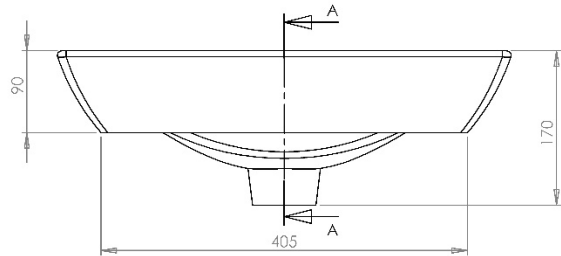

Material:	Ceramic
Integrated Overflow:	Yes
Type of Waste Required:	Slotted
Quantity of Tap Holes:	1
Tap Position:	Central
Standards:	BS EN 31 BS EN 14688

\*Product Weight includes packaging.

**Features**

**QUANTUM SQUARE | QUANTUM SQUARE ELEGANT SIT-ON WASH BASIN**

**QSELBADM50W**

All dimension in mm. Please check dimensions prior to installation as they can vary due to manufacturing tolerances.

**Product Details**

Type:	Sit On Basin
Width:	501
Depth:	420
Height:	90
Product Weight*:	10.05Kg
Tolerances:	Upto 2%
Guarantee Period:	Lifetime (For Domestic Use) 1 Years (For Commercial Use)

**Product Specification**

Material:	Ceramic
Integrated Overflow:	Yes
Type of Waste Required:	Slotted
Quantity of Tap Holes:	1
Tap Position:	Centre
Standards:	BS EN 31 BS EN 14688