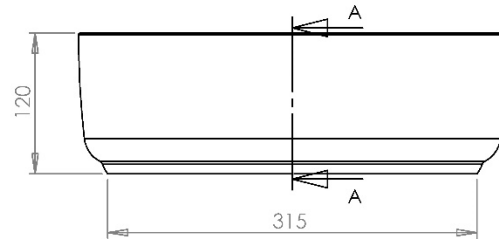

QUINN | MATT BLACK SIT ON BASIN
QUSITBAST

All dimension in mm. Please check dimensions prior to installation as they can vary due to manufacturing tolerances.

Product Details

Type:	Sit On Basin
Width:	365
Depth:	365
Height:	120
Product Weight*:	6.00Kg
Tolerances:	Upto 2%
Guarantee Period:	Lifetime (For Domestic Use) 1 Years (For Commercial Use)

Product Specification

Material:	Ceramic
Integrated Overflow:	No
Type of Waste Required:	Un-Slotted
Quantity of Tap Holes:	N/A
Tap Position:	N/A
Standards:	BS EN 31 BS EN 14688

*Product Weight includes packaging.

Additional Documentation

Additional Documentation available on our website www.utopiagroup.com

Every effort has been made to ensure that the information provided on this document is correct at the time of creation. Finally, Utopia Furniture Ltd reserve the right to alter materials and specifications in line with continuing programme of production and service development.