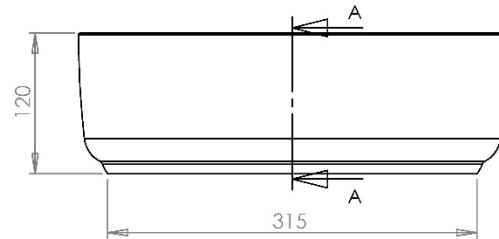

QUINN | MATT WHITE SIT ON BASIN
QUSITBASC

All dimension in mm. Please check dimensions prior to installation as they can vary due to manufacturing tolerances.

Product Details

Type:	Sit On Basin
Width:	365
Depth:	365
Height:	120
Product Weight*:	6.00Kg
Tolerances:	Upto 2%
Guarantee Period:	Lifetime (For Domestic Use) 1 Years (For Commercial Use)

Product Specification

Material:	Ceramic
Integrated Overflow:	No
Type of Waste Required:	Un-Slotted
Quantity of Tap Holes:	N/A
Tap Position:	N/A
Standards:	BS EN 31 BS EN 14688

*Product Weight includes packaging.

Additional Documentation

Additional Documentation available on our website www.utopiagroup.com

Every effort has been made to ensure that the information provided on this document is correct at the time of creation. Finally, Utopia Furniture Ltd reserve the right to alter materials and specifications in line with continuing programme of production and service development.