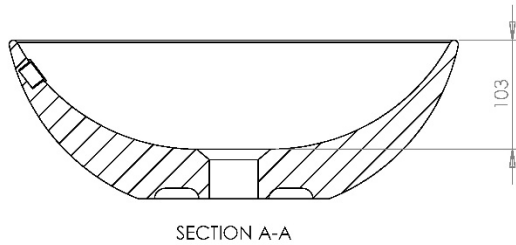

**Product Specification**

Type:	Sit On Basin
Width:	606
Depth:	401
Height:	143
Product Weight*:	12.23Kg
Tolerances:	Upto 2%
Guarantee Period:	Lifetime (For Domestic Use) 1 Years (For Commercial Use)

Material:	Mineralcast
Integrated Overflow:	No
Type of Waste Required:	Un-Slotted
Quantity of Tap Holes:	N/A
Tap Position:	N/A
Standards:	BS EN 31 BS EN 14688

**MIRO | MIRO SIT-ON WASH BASIN**

**MOSITBASW**

All dimension in mm. Please check dimensions prior to installation as they can vary due to manufacturing tolerances.

**Product Details**

Type:	Sit On Basin
Width:	425
Depth:	425
Height:	150
Product Weight*:	7.40Kg
Tolerances:	Upto 2%
Guarantee Period:	Lifetime (For Domestic Use) 1 Years (For Commercial Use)

**OPULA | OPULA CERAMIC SIT ON WASHBASIN**  
**OPULABASIN**

All dimension in mm. Please check dimensions prior to installation as they can vary due to manufacturing tolerances.

**Product Details**

Type:	Sit On Basin
Width:	600
Depth:	400
Height:	140
Product Weight*:	12.10Kg
Tolerances:	Upto 2%
Guarantee Period:	Lifetime (For Domestic Use) 1 Years (For Commercial Use)