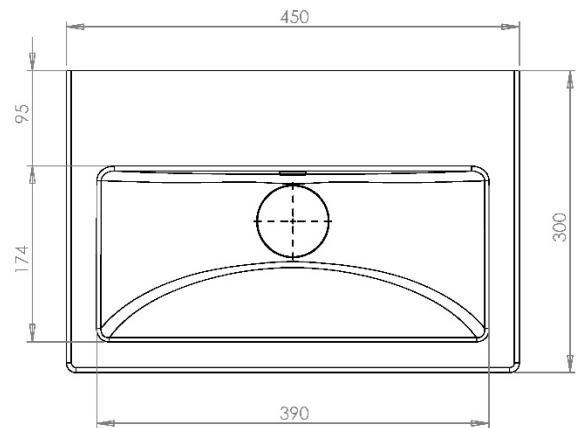

QUANTUM SQUARE | QUANTUM SQUARE ELEGANT CLOAKROOM SIT-ON WASH BASIN
QSELBACL45W

All dimension in mm. Please check dimensions prior to installation as they can vary due to manufacturing tolerances.

Product Details

Type:	Sit On Basin
Width:	450
Depth:	300
Height:	90
Product Weight*:	7.4Kg
Tolerances:	Upto 2%
Guarantee Period:	Lifetime (For Domestic Use) 1 Years (For Commercial Use)

Product Specification

Material:	Ceramic
Integrated Overflow:	Yes
Type of Waste Required:	Slotted
Quantity of Tap Holes:	1
Tap Position:	Central
Standards:	BS EN 31 BS EN 14688

*Product Weight includes packaging.

Features

- Space Saving

Additional Documentation

Additional Documentation available on our website www.utopiagroup.com

Every effort has been made to ensure that the information provided on this document is correct at the time of creation. Finally, Utopia Furniture Ltd reserve the right to alter materials and specifications in line with continuing programme of production and service development.