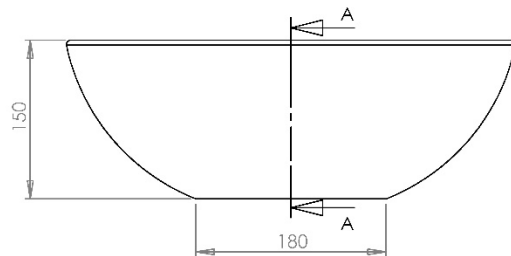

**Product Specification**

Type:	Sit On Basin
Width:	606
Depth:	401
Height:	143
Product Weight*:	12.23Kg
Tolerances:	Upto 2%
Guarantee Period:	Lifetime (For Domestic Use) 1 Years (For Commercial Use)

Material:	Mineralcast
Integrated Overflow:	No
Type of Waste Required:	Un-Slotted
Quantity of Tap Holes:	N/A
Tap Position:	N/A
Standards:	BS EN 31 BS EN 14688

**MIRO | MIRO SIT-ON WASH BASIN**

**MOSITBASW**

All dimension in mm. Please check dimensions prior to installation as they can vary due to manufacturing tolerances.

**Product Details**

Type:	Sit On Basin
Width:	425
Depth:	425
Height:	150
Product Weight*:	7.40Kg
Tolerances:	Upto 2%
Guarantee Period:	Lifetime (For Domestic Use) 1 Years (For Commercial Use)

**OPULA | OPULA CERAMIC SIT ON WASHBASIN**  
**OPULABASIN**

All dimension in mm. Please check dimensions prior to installation as they can vary due to manufacturing tolerances.

**Product Details**

Type:	Sit On Basin
Width:	600
Depth:	400
Height:	140
Product Weight*:	12.10Kg
Tolerances:	Upto 2%
Guarantee Period:	Lifetime (For Domestic Use) 1 Years (For Commercial Use)