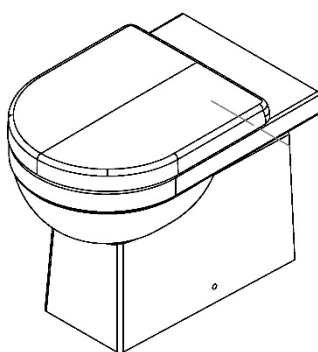

**QUANTUM SQUARE | QUANTUM SQUARE BTW WC INC PAINTED SEAT
QSBTWPANPSC**

All dimension in mm. Please check dimensions prior to installation as they can vary due to manufacturing tolerances.

Product Details

Type:	Back-to-Wall Pan Including Seat
Width:	365
Depth:	555
Height:	410 excluding Seat
Product Weight*:	25.30Kg
Tolerances:	Upto 2%
Guarantee Period:	Lifetime (For Domestic Use) 1 Years (For Commercial Use)

Product Specification

Material:	Ceramic
Seat Type:	Soft Close
Outlet Visibility:	Concealed
Mounting Method:	Floor Mounted
Included Products:	Pan Fixings Soft Close Seat
Standards:	BS EN 33 BS EN 997

*Product Weight includes packaging.

Features

- Soft Close
- Space Saving

Additional Documentation

Additional Documentation available on our website www.utopiagroup.com

Every effort has been made to ensure that the information provided on this document is correct at the time of creation. Finally, Utopia Furniture Ltd reserve the right to alter materials and specifications in line with continuing programme of production and service development.