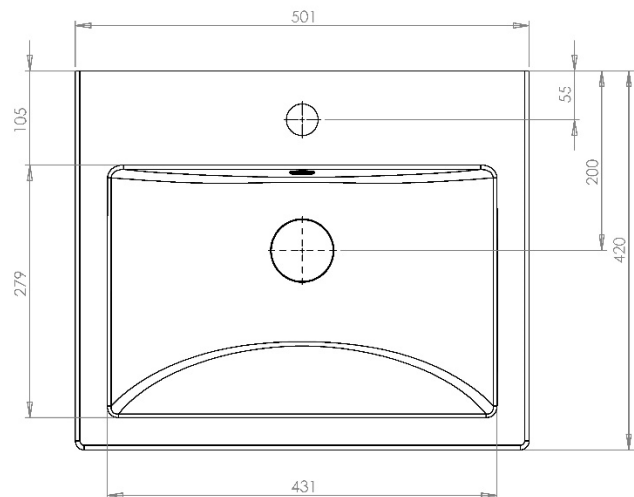

Type:	Sit On Basin
Width:	450
Depth:	300
Height:	90
Product Weight*:	7.4Kg
Tolerances:	Upto 2%
Guarantee Period:	Lifetime (For Domestic Use) 1 Years (For Commercial Use)

Product Specification

Material:	Ceramic
Integrated Overflow:	Yes
Type of Waste Required:	Slotted
Quantity of Tap Holes:	1
Tap Position:	Central
Standards:	BS EN 31 BS EN 14688

QUANTUM SQUARE | QUANTUM SQUARE ELEGANT SIT-ON WASH BASIN

QSELBADM50W

All dimension in mm. Please check dimensions prior to installation as they can vary due to manufacturing tolerances.

Product Details

Type:	Sit On Basin
Width:	501
Depth:	420
Height:	90
Product Weight*:	10.05Kg
Tolerances:	Upto 2%
Guarantee Period:	Lifetime (For Domestic Use) 1 Years (For Commercial Use)

Product Specification

Material:	Ceramic
Integrated Overflow:	Yes
Type of Waste Required:	Slotted
Quantity of Tap Holes:	1
Tap Position:	Centre
Standards:	BS EN 31 BS EN 14688

*Product Weight includes packaging.