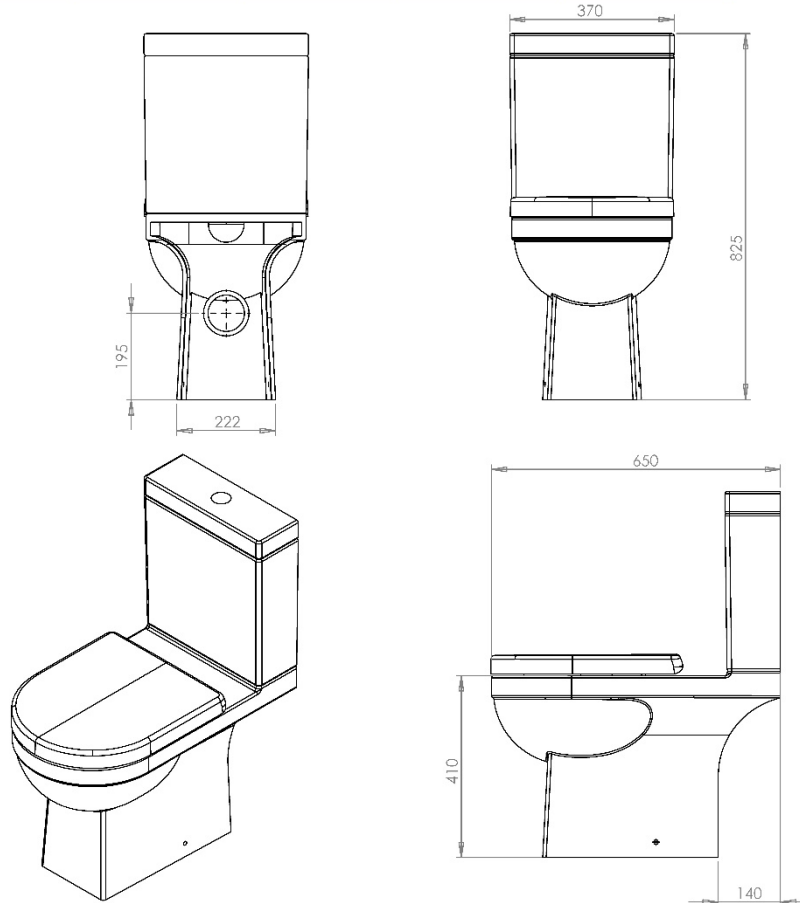

Material:	Ceramic
Seat Type:	Soft Close
Outlet Visibility:	Concealed
Mounting Method:	Floor Mounted
Included Products:	Pan Fixings Soft Close Seat
Standards:	BS EN 33 BS EN 997

*Product Weight includes packaging.

**QUANTUM SQUARE | QUANTUM SQUARE CLOSE COUPLED WC & SOFT CLOSE SEAT
QSCCWCDXW**

All dimension in mm. Please check dimensions prior to installation as they can vary due to manufacturing tolerances.

Product Details

Type:	Closed Coupled WC Including Seat
Width:	370
Depth:	650
Height:	825
Product Weight*:	47.45Kg
Tolerances:	Upto 2%
Guarantee Period:	Lifetime (For Domestic Use) 1 Years (For Commercial Use)

Product Specification