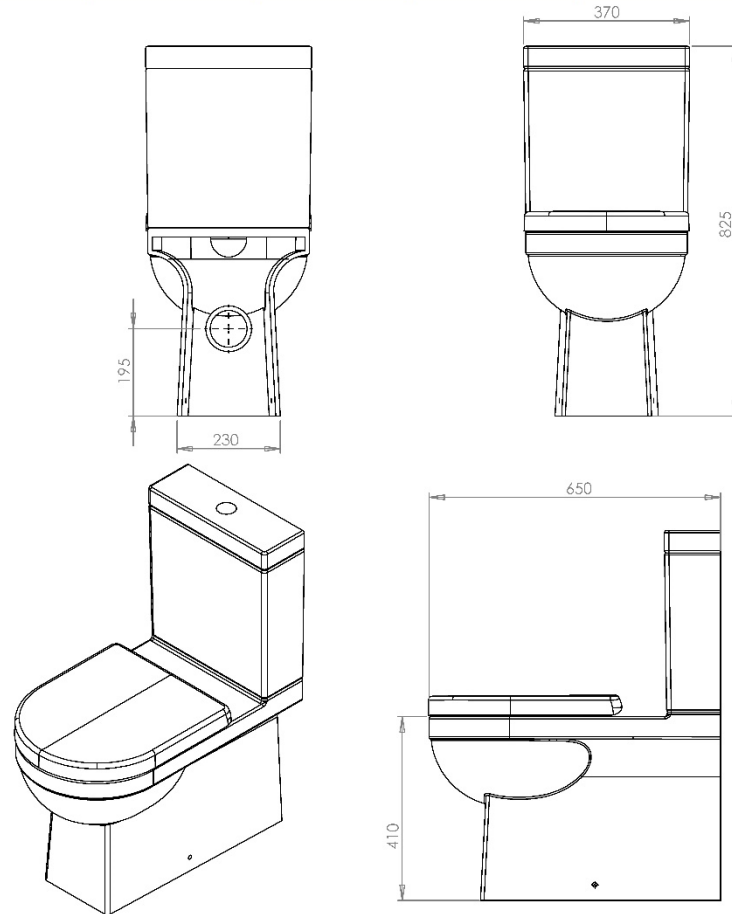

Type:	Wall Hung Pan Including Seat
Width:	360
Depth:	555
Height:	370 excluding Seat
Product Weight*:	25.30Kg
Tolerances:	Upto 2%
Guarantee Period:	Lifetime (For Domestic Use) 1 Years (For Commercial Use)

Product Specification

Material:	Ceramic
Seat Type:	Soft Close
Outlet Visibility:	Concealed
Mounting Method:	Wall Mounted
Included Products:	Pan Fixings Soft Close Seat
Standards:	BS EN 33 BS EN 997

*Product Weight includes packaging.

QUANTUM SQUARE | QUANTUM SQUARE C/C BACK TO WALL & SOFT CLOSE SEAT
QSCCBTWCDXW

All dimension in mm. Please check dimensions prior to installation as they can vary due to manufacturing tolerances.

Product Details