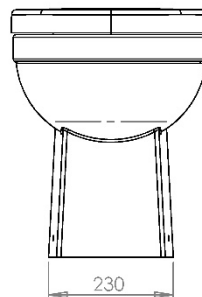

**QUANTUM SQUARE | QUANTUM SQUARE BTW WC INC PAINTED SEAT
QSBTWPANPSC**

All dimension in mm. Please check dimensions prior to installation as they can vary due to manufacturing tolerances.

Product Details

Type:	Back-to-Wall Pan Including Seat
Width:	365
Depth:	555
Height:	410 excluding Seat
Product Weight*:	25.30Kg
Tolerances:	Upto 2%
Guarantee Period:	Lifetime (For Domestic Use) 1 Years (For Commercial Use)

Product Specification

Material:	Ceramic
Seat Type:	Soft Close
Outlet Visibility:	Concealed
Mounting Method:	Floor Mounted
Included Products:	Pan Fixings Soft Close Seat
Standards:	BS EN 33 BS EN 997

*Product Weight includes packaging.

Features

- Soft Close
- Space Saving

Additional Documentation

Additional Documentation available on our website www.utopiagroup.com

Every effort has been made to ensure that the information provided on this document is correct at the time of creation. Finally, Utopia Furniture Ltd reserve the right to alter materials and specifications in line with continuing programme of production and service development.