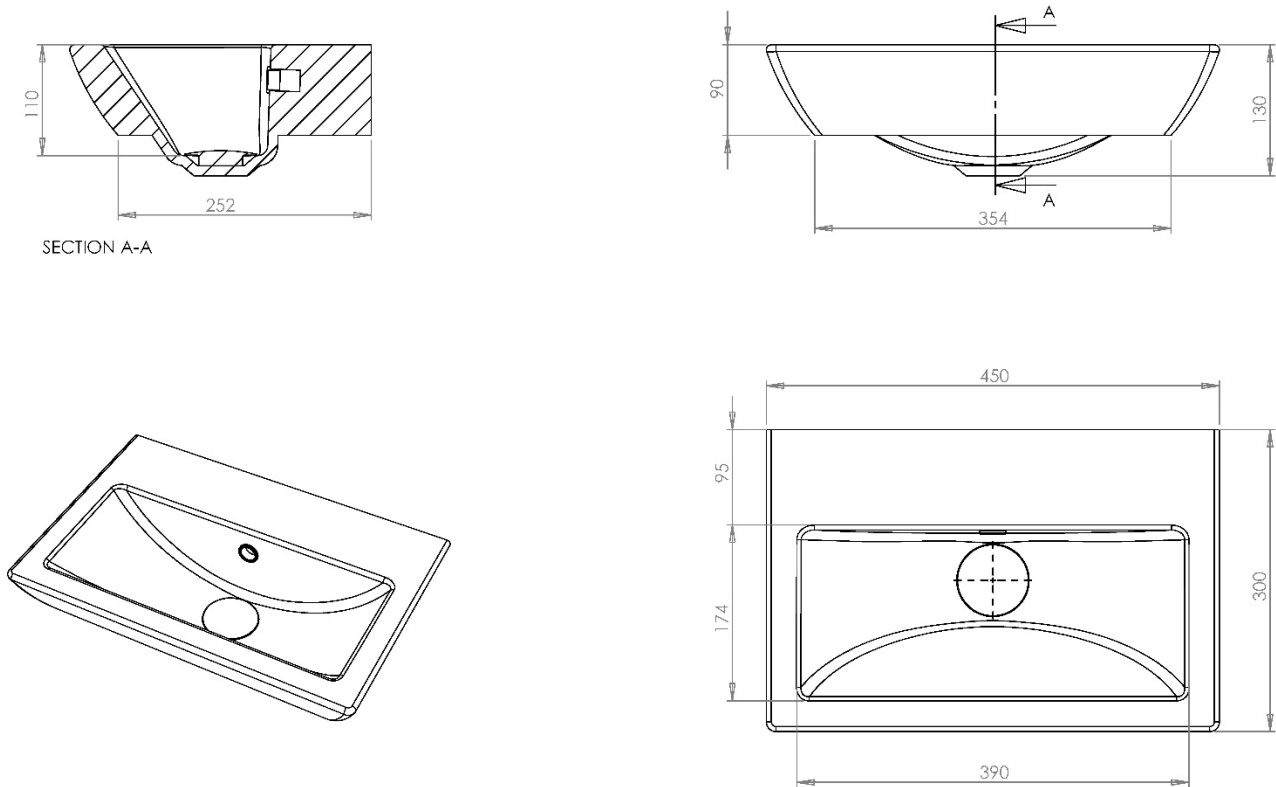

QUANTUM SQUARE | QUANTUM SQUARE ELEGANT CLOAKROOM SIT-ON WASH BASIN
QSELBACL45W

All dimension in mm. Please check dimensions prior to installation as they can vary due to manufacturing tolerances.

Product Details

Type:	Sit On Basin
Width:	450
Depth:	300
Height:	90
Product Weight*:	7.4Kg
Tolerances:	Upto 2%
Guarantee Period:	Lifetime (For Domestic Use) 1 Years (For Commercial Use)

Product Specification

Material:	Ceramic
Integrated Overflow:	Yes
Type of Waste Required:	Slotted
Quantity of Tap Holes:	1
Tap Position:	Central
Standards:	BS EN 31 BS EN 14688

QUANTUM SQUARE | QUANTUM SQUARE ELEGANT SIT-ON WASH BASIN

QSELBADM50W

All dimension in mm. Please check dimensions prior to installation as they can vary due to manufacturing tolerances.

Product Details

Type:	Sit On Basin
Width:	501
Depth:	420
Height:	90
Product Weight*:	10.05Kg
Tolerances:	Upto 2%
Guarantee Period:	Lifetime (For Domestic Use) 1 Years (For Commercial Use)