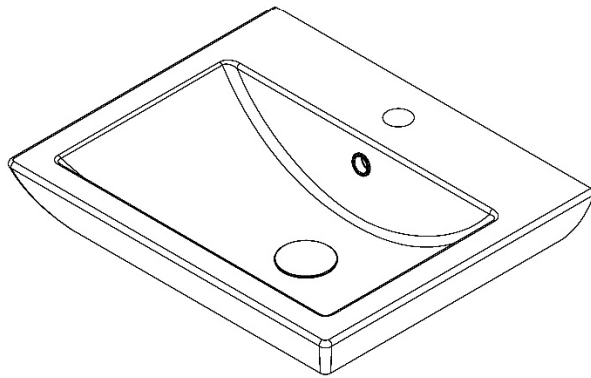

Type:	Sit On Basin
Width:	450
Depth:	300
Height:	90
Product Weight*:	7.4Kg
Tolerances:	Upto 2%
Guarantee Period:	Lifetime (For Domestic Use) 1 Years (For Commercial Use)

Product Specification

Material:	Ceramic
Integrated Overflow:	Yes
Type of Waste Required:	Slotted
Quantity of Tap Holes:	1
Tap Position:	Central
Standards:	BS EN 31 BS EN 14688

QUANTUM SQUARE | QUANTUM SQUARE ELEGANT SIT-ON WASH BASIN

QSELBADM50W

All dimension in mm. Please check dimensions prior to installation as they can vary due to manufacturing tolerances.

Product Details

Type:	Sit On Basin
Width:	501
Depth:	420
Height:	90
Product Weight*:	10.05Kg
Tolerances:	Upto 2%
Guarantee Period:	Lifetime (For Domestic Use) 1 Years (For Commercial Use)

Product Specification

Material:	Ceramic
Integrated Overflow:	Yes
Type of Waste Required:	Slotted
Quantity of Tap Holes:	1
Tap Position:	Centre
Standards:	BS EN 31 BS EN 14688

*Product Weight includes packaging.