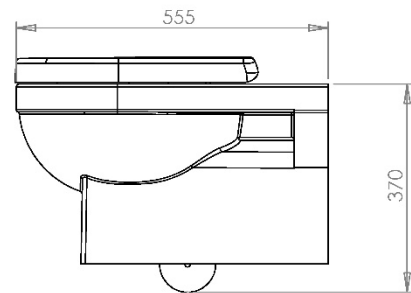

**QUANTUM SQUARE | QUANTUM SQUARE W/HUNG WC INC PAINTED SEAT
QSWHPANPSC**

All dimension in mm. Please check dimensions prior to installation as they can vary due to manufacturing tolerances.

Product Details

Type:	Wall Hung Pan Including Seat
Width:	360
Depth:	555
Height:	370 excluding Seat
Product Weight*:	25.30Kg
Tolerances:	Upto 2%
Guarantee Period:	Lifetime (For Domestic Use) 1 Years (For Commercial Use)

Product Specification

Material:	Ceramic
Seat Type:	Soft Close
Outlet Visibility:	Concealed
Mounting Method:	Wall Mounted
Included Products:	Pan Fixings Soft Close Seat
Standards:	BS EN 33 BS EN 997

*Product Weight includes packaging.

Features

- Soft Close
- Space Saving

Additional Documentation

Additional Documentation available on our website www.utopiagroup.com

Every effort has been made to ensure that the information provided on this document is correct at the time of creation. Finally, Utopia Furniture Ltd reserve the right to alter materials and specifications in line with continuing programme of production and service development.