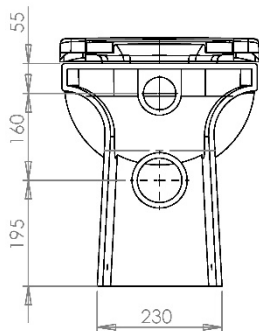

**QUANTUM SQUARE | QUANTUM SQUARE BACK TO WALL WC & SOFT CLOSE
QSBTWPANDXW**

All dimension in mm. Please check dimensions prior to installation as they can vary due to manufacturing tolerances.

Product Details

**QUANTUM SQUARE | QUANTUM SQUARE BTW WC INC PAINTED SEAT
QSBTWPANPSC**

All dimension in mm. Please check dimensions prior to installation as they can vary due to manufacturing tolerances.

Product Details