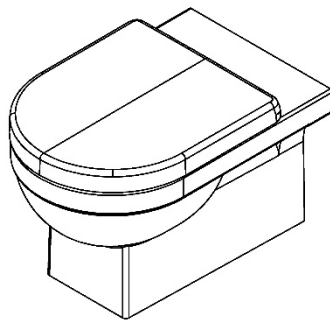

**QUANTUM SQUARE | QUANTUM SQUARE W/HUNG WC INC PAINTED SEAT
QSWHPANPSC**

All dimension in mm. Please check dimensions prior to installation as they can vary due to manufacturing tolerances.

Product Details

Type:	Wall Hung Pan Including Seat
Width:	360
Depth:	555
Height:	370 excluding Seat
Product Weight*:	25.30Kg
Tolerances:	Upto 2%
Guarantee Period:	Lifetime (For Domestic Use) 1 Years (For Commercial Use)

Product Specification

Material:	Ceramic
Seat Type:	Soft Close
Outlet Visibility:	Concealed
Mounting Method:	Wall Mounted
Included Products:	Pan Fixings Soft Close Seat
Standards:	BS EN 33 BS EN 997

*Product Weight includes packaging.

Features

- Soft Close
- Space Saving

Additional Documentation

Additional Documentation available on our website www.utopiagroup.com

Every effort has been made to ensure that the information provided on this document is correct at the time of creation. Finally, Utopia Furniture Ltd reserve the right to alter materials and specifications in line with continuing programme of production and service development.