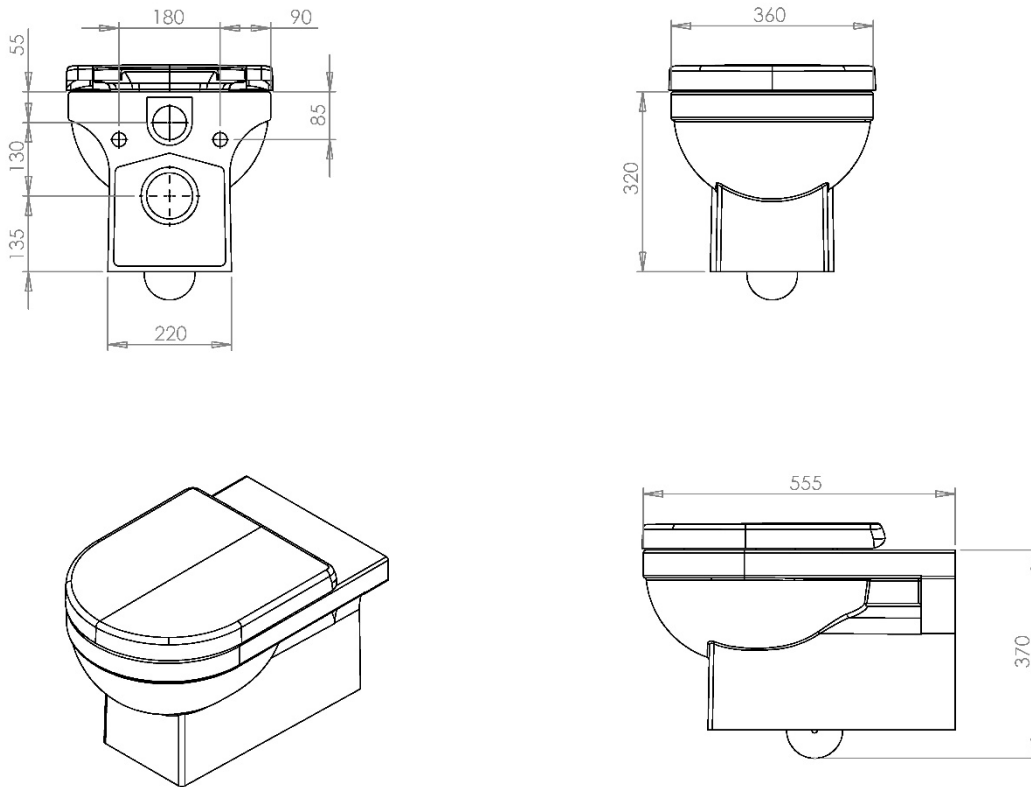

QUANTUM SQUARE | QUANTUM SQUARE WALL HUNG WC & SOFT CLOSE SEAT
QSWHPANDXW

All dimension in mm. Please check dimensions prior to installation as they can vary due to manufacturing tolerances.

Product Details

Type:	Wall Hung Pan Including Seat
Width:	360
Depth:	555
Height:	370 excluding Seat
Product Weight*:	21.75Kg
Tolerances:	Upto 2%
Guarantee Period:	Lifetime (For Domestic Use) 1 Years (For Commercial Use)