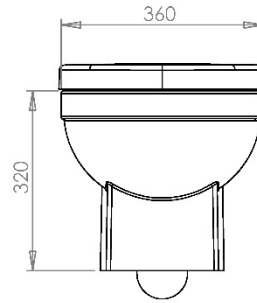

**QUANTUM SQUARE | QUANTUM SQUARE W/HUNG WC INC PAINTED SEAT
QSWHPANPSC**

All dimension in mm. Please check dimensions prior to installation as they can vary due to manufacturing tolerances.

Product Details

Type:	Wall Hung Pan Including Seat
Width:	360
Depth:	555
Height:	370 excluding Seat
Product Weight*:	25.30Kg
Tolerances:	Upto 2%
Guarantee Period:	Lifetime (For Domestic Use) 1 Years (For Commercial Use)

Product Specification

Material:	Ceramic
Seat Type:	Soft Close
Outlet Visibility:	Concealed
Mounting Method:	Wall Mounted
Included Products:	Pan Fixings Soft Close Seat
Standards:	BS EN 33 BS EN 997

*Product Weight includes packaging.

Features

- Soft Close
- Space Saving

Additional Documentation

Additional Documentation available on our website www.utopiagroup.com

Every effort has been made to ensure that the information provided on this document is correct at the time of creation. Finally, Utopia Furniture Ltd reserve the right to alter materials and specifications in line with continuing programme of production and service development.