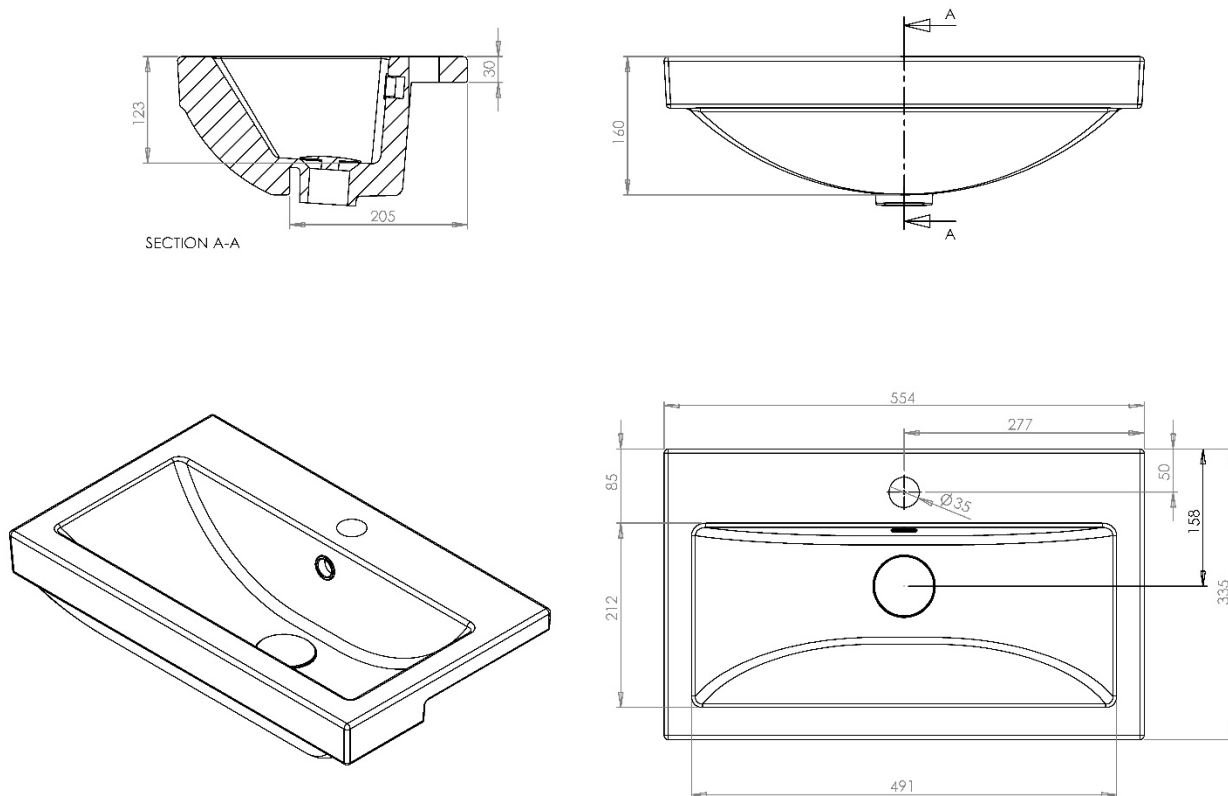

QUANTUM SQUARE | QUANTUM SQUARE SHORT PROJECTION SEMI-RECESSED WASHBASIN
QSBASRSP55W

All dimension in mm. Please check dimensions prior to installation as they can vary due to manufacturing tolerances.

Product Details

Type:	Semi-Recessed Space Saving Basin
Width:	554
Depth:	335
Height:	160
Product Weight*:	9.65Kg
Tolerances:	Upto 2%
Guarantee Period:	Lifetime (For Domestic Use) 1 Years (For Commercial Use)

Product Specification

Material:	Ceramic
Integrated Overflow:	Yes
Type of Waste Required:	Slotted
Quantity of Tap Holes:	1
Tap Position:	Centre
Standards:	BS EN 31 BS EN 14688

*Product Weight includes packaging.

Features

- Space Saving

Additional Documentation

Additional Documentation available on our website www.utopiagroup.com

Every effort has been made to ensure that the information provided on this document is correct at the time of creation. Finally, Utopia Furniture Ltd reserve the right to alter materials and specifications in line with continuing programme of production and service development.