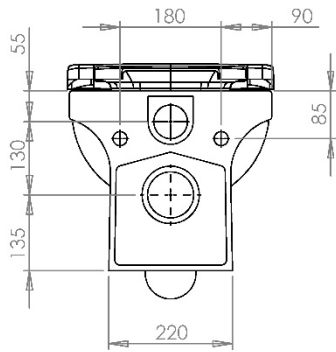

**QUANTUM SQUARE | QUANTUM SQUARE W/HUNG WC INC PAINTED SEAT
QSWHPANPSC**

All dimension in mm. Please check dimensions prior to installation as they can vary due to manufacturing tolerances.

Product Details

Type:	Wall Hung Pan Including Seat
Width:	360
Depth:	555
Height:	370 excluding Seat
Product Weight*:	25.30Kg
Tolerances:	Upto 2%
Guarantee Period:	Lifetime (For Domestic Use) 1 Years (For Commercial Use)

Product Specification

Material:	Ceramic
Seat Type:	Soft Close
Outlet Visibility:	Concealed
Mounting Method:	Wall Mounted
Included Products:	Pan Fixings Soft Close Seat
Standards:	BS EN 33 BS EN 997

*Product Weight includes packaging.

Features

- Soft Close
- Space Saving

Additional Documentation

Additional Documentation available on our website www.utopiagroup.com

Every effort has been made to ensure that the information provided on this document is correct at the time of creation. Finally, Utopia Furniture Ltd reserve the right to alter materials and specifications in line with continuing programme of production and service development.