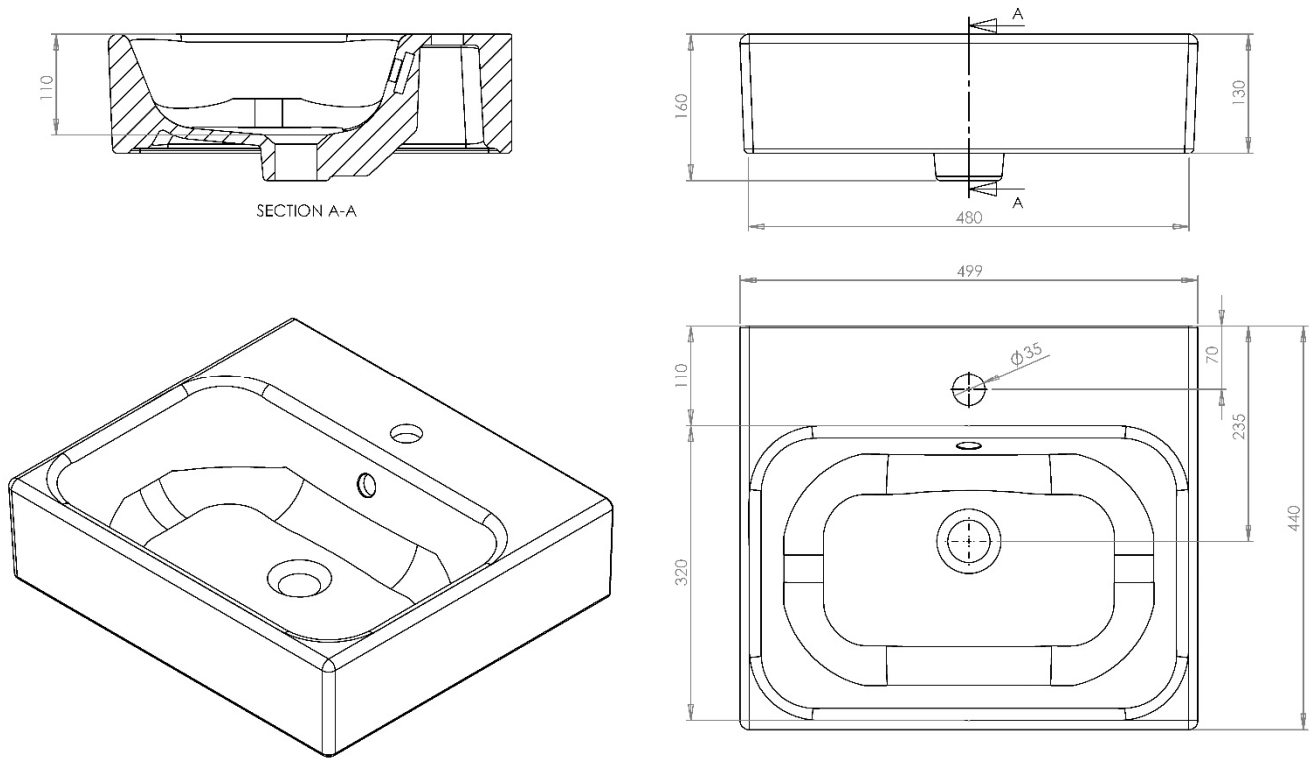

QUANTUM SQUARE | QUANTUM SQUARE CERAMIC SLABTOP BASIN 50CM
QSSLBACER50W

All dimension in mm. Please check dimensions prior to installation as they can vary due to manufacturing tolerances.

Product Details

Type:	Slabtop Basin
Width:	499
Depth:	440
Height:	130
Product Weight*:	13.25Kg
Tolerances:	Upto 2%
Guarantee Period:	Lifetime (For Domestic Use) 1 Years (For Commercial Use)

Product Specification

Material:	Ceramic
Integrated Overflow:	No
Type of Waste Required:	Slotted
Quantity of Tap Holes:	1
Tap Position:	Centre
Standards:	BS EN 31 BS EN 14688

*Product Weight includes packaging.

Additional Documentation

Additional Documentation available on our website www.utopiagroup.com

Every effort has been made to ensure that the information provided on this document is correct at the time of creation. Finally, Utopia Furniture Ltd reserve the right to alter materials and specifications in line with continuing programme of production and service development.