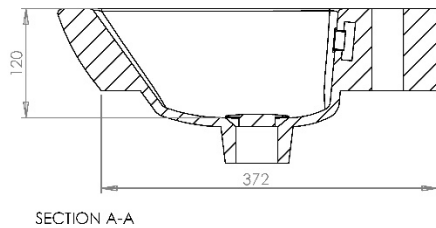

Type:	Sit On Basin
Width:	450
Depth:	300
Height:	90
Product Weight*:	7.4Kg
Tolerances:	Upto 2%
Guarantee Period:	Lifetime (For Domestic Use) 1 Years (For Commercial Use)

Product Specification

Material:	Ceramic
Integrated Overflow:	Yes
Type of Waste Required:	Slotted
Quantity of Tap Holes:	1
Tap Position:	Central
Standards:	BS EN 31 BS EN 14688

QUANTUM SQUARE | QUANTUM SQUARE ELEGANT SIT-ON WASH BASIN

QSELBADM50W

All dimension in mm. Please check dimensions prior to installation as they can vary due to manufacturing tolerances.

Product Details

Type:	Sit On Basin
Width:	501
Depth:	420
Height:	90
Product Weight*:	10.05Kg
Tolerances:	Upto 2%
Guarantee Period:	Lifetime (For Domestic Use) 1 Years (For Commercial Use)