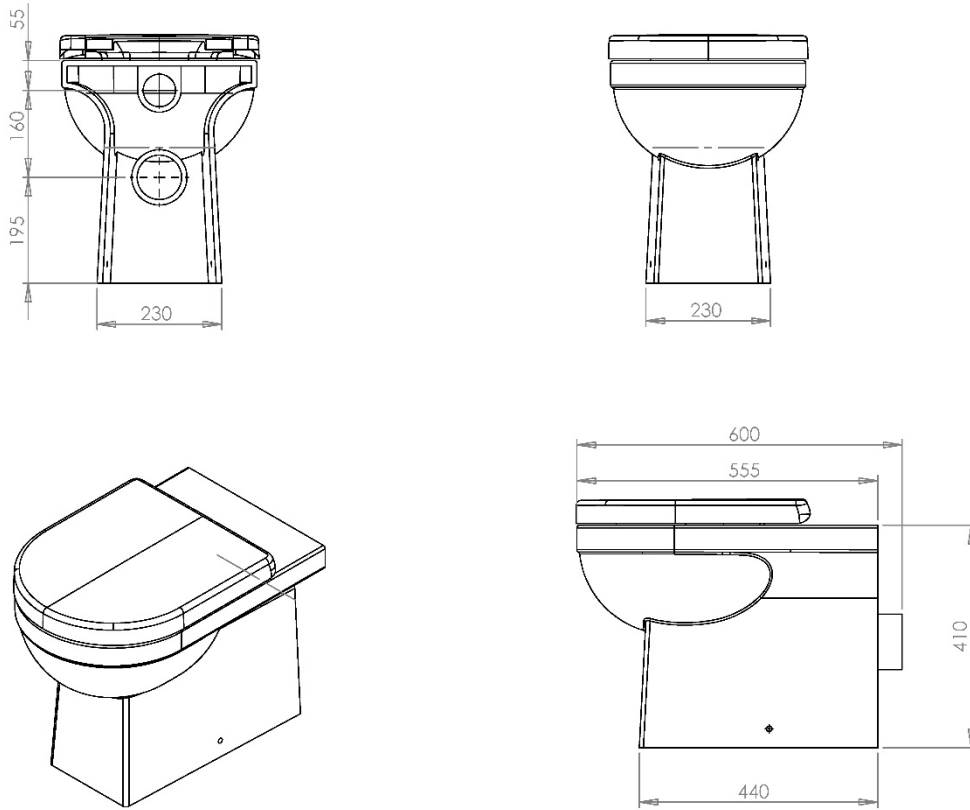

**QUANTUM SQUARE | QUANTUM SQUARE BACK TO WALL WC & SOFT CLOSE
QSBTWPANDXW**

All dimension in mm. Please check dimensions prior to installation as they can vary due to manufacturing tolerances.

Product Details

Type:	Back-to-Wall Pan Including Seat
Width:	365
Depth:	555
Height:	410 excluding Seat
Product Weight*:	27.50Kg
Tolerances:	Upto 2%
Guarantee Period:	Lifetime (For Domestic Use) 1 Years (For Commercial Use)

Product Specification

Material:	Ceramic
Seat Type:	Soft Close
Outlet Visibility:	Concealed
Mounting Method:	Floor Mounted
Included Products:	Pan Fixings Soft Close Seat
Standards:	BS EN 33 BS EN 997

*Product Weight includes packaging.

Features

- Soft Close
- Space Saving

Additional Documentation

Additional Documentation available on our website www.utopiagroup.com

Every effort has been made to ensure that the information provided on this document is correct at the time of creation. Finally, Utopia Furniture Ltd reserve the right to alter materials and specifications in line with continuing programme of production and service development.