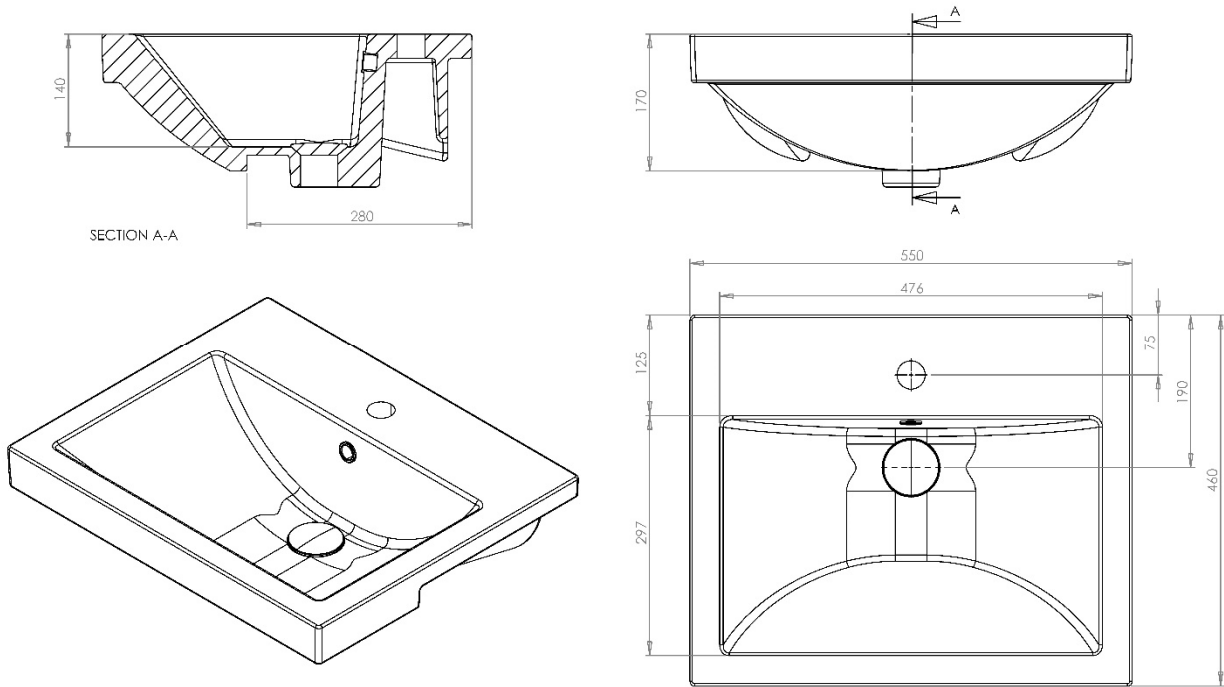

Product Specification

Material:	Ceramic
Integrated Overflow:	Yes
Type of Waste Required:	Slotted
Quantity of Tap Holes:	1
Tap Position:	Centre
Standards:	BS EN 31 BS EN 14688

*Product Weight includes packaging.

QUANTUM SQUARE | QUANTUM SQUARE SEMI-RECESSED WASHBASIN
QSBASR55W

All dimension in mm. Please check dimensions prior to installation as they can vary due to manufacturing tolerances.

Product Details

Type:	Semi-Recessed Basin
Width:	550
Depth:	460
Height:	170
Product Weight*:	13.65Kg
Tolerances:	Upto 2%
Guarantee Period:	Lifetime (For Domestic Use) 1 Years (For Commercial Use)