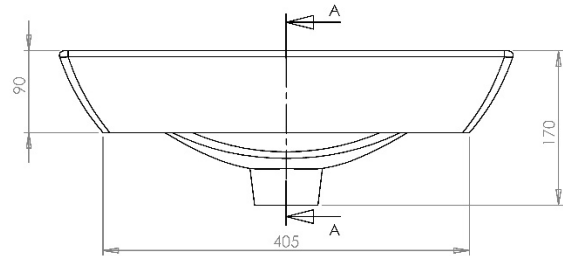

Type:	Sit On Basin
Width:	450
Depth:	300
Height:	90
Product Weight*:	7.4Kg
Tolerances:	Upto 2%
Guarantee Period:	Lifetime (For Domestic Use) 1 Years (For Commercial Use)

Product Specification

Material:	Ceramic
Integrated Overflow:	Yes
Type of Waste Required:	Slotted
Quantity of Tap Holes:	1
Tap Position:	Central
Standards:	BS EN 31 BS EN 14688

QUANTUM SQUARE | QUANTUM SQUARE ELEGANT SIT-ON WASH BASIN

QSELBADM50W

All dimension in mm. Please check dimensions prior to installation as they can vary due to manufacturing tolerances.

Product Details

Type:	Sit On Basin
Width:	501
Depth:	420
Height:	90
Product Weight*:	10.05Kg
Tolerances:	Upto 2%
Guarantee Period:	Lifetime (For Domestic Use) 1 Years (For Commercial Use)

Product Specification

Material:	Ceramic
Integrated Overflow:	Yes
Type of Waste Required:	Slotted
Quantity of Tap Holes:	1
Tap Position:	Centre
Standards:	BS EN 31 BS EN 14688

*Product Weight includes packaging.

Type:	Slabtop Basin
Width:	499
Depth:	440
Height:	130
Product Weight*:	13.25Kg
Tolerances:	Upto 2%
Guarantee Period:	Lifetime (For Domestic Use) 1 Years (For Commercial Use)

Product Specification

Material:	Ceramic
Integrated Overflow:	No
Type of Waste Required:	Slotted
Quantity of Tap Holes:	1
Tap Position:	Centre
Standards:	BS EN 31 BS EN 14688