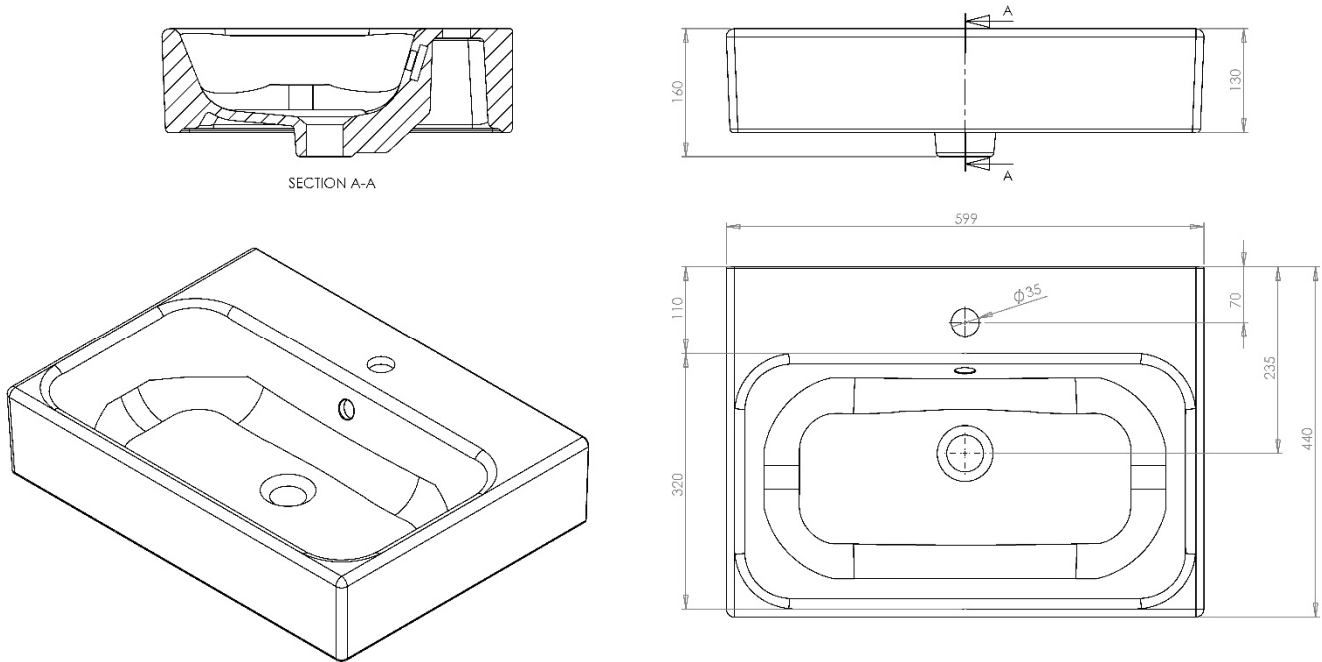

QUANTUM SQUARE | QUANTUM SQUARE CERAMIC SLABTOP BASIN 50CM
QSSLBACER50W

All dimension in mm. Please check dimensions prior to installation as they can vary due to manufacturing tolerances.

Product Details

Type:	Slabtop Basin
Width:	499
Depth:	440
Height:	130
Product Weight*:	13.25Kg
Tolerances:	Upto 2%
Guarantee Period:	Lifetime (For Domestic Use) 1 Years (For Commercial Use)

Product Specification

Material:	Ceramic
Integrated Overflow:	No
Type of Waste Required:	Slotted
Quantity of Tap Holes:	1
Tap Position:	Centre
Standards:	BS EN 31 BS EN 14688

QUANTUM SQUARE | QUANTUM SQUARE CERAMIC SLABTOP BASIN 60CM
QSSLBACER60W

All dimension in mm. Please check dimensions prior to installation as they can vary due to manufacturing tolerances.

Product Details

Type:	Slabtop Basin
Width:	599
Depth:	440
Height:	130
Product Weight*:	15.65Kg
Tolerances:	Upto 2%
Guarantee Period:	Lifetime (For Domestic Use) 1 Years (For Commercial Use)

Product Specification

Material:	Ceramic
Integrated Overflow:	No
Type of Waste Required:	Slotted
Quantity of Tap Holes:	1
Tap Position:	Centre
Standards:	BS EN 31 BS EN 14688