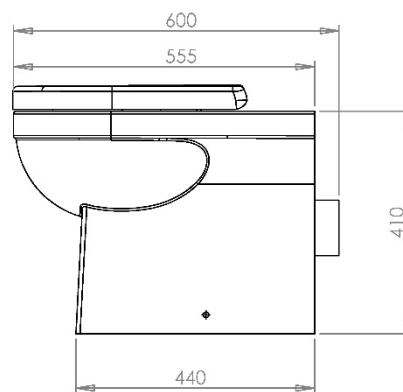

**QUANTUM SQUARE | QUANTUM SQUARE BTW WC INC PAINTED SEAT
QSBTWPANPSC**

All dimension in mm. Please check dimensions prior to installation as they can vary due to manufacturing tolerances.

Product Details