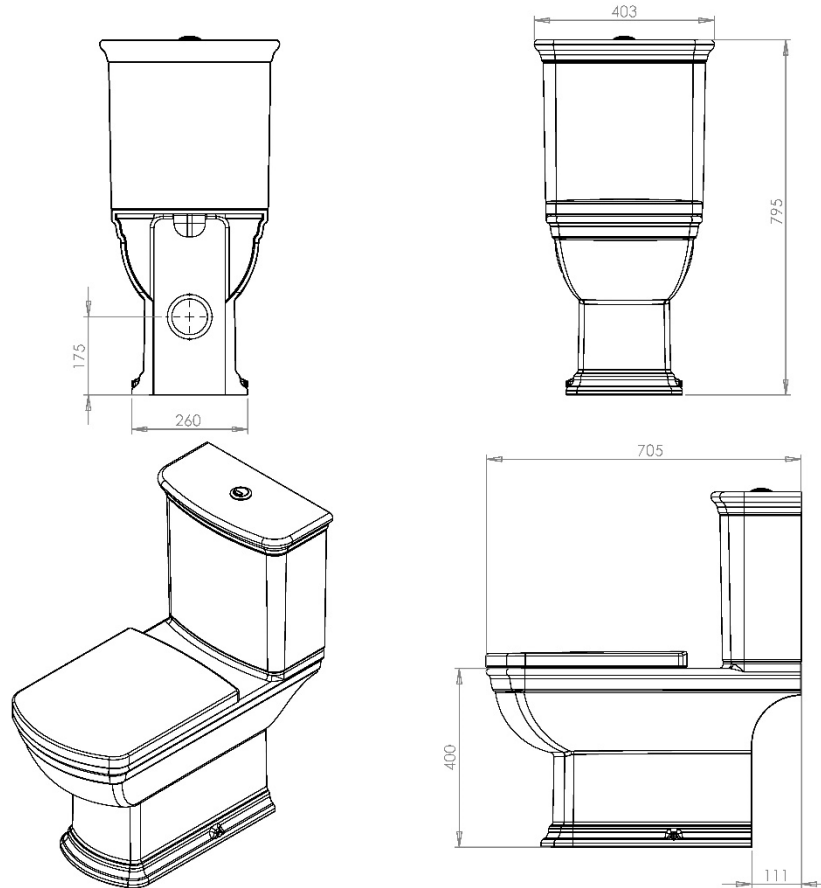

**Product Details**

Type:	Back-to-Wall Pan Including Seat
Width:	350
Depth:	550
Height:	400 excluding Seat
Product Weight*:	27.75Kg
Tolerances:	Upto 2%
Guarantee Period:	Lifetime (For Domestic Use) 1 Years (For Commercial Use)

**Product Specification**

Material:	Ceramic
Seat Type:	Soft Close
Outlet Visibility:	Concealed
Mounting Method:	Floor Mounted
Included Products:	Pan Fixings Soft Close Seat
Standards:	BS EN 33 BS EN 997

**QUANTUM CLASSIC | QUANTUM CLASSICAL CLOSE COUPLED WC & SOFT CLOSE SEAT  
QCCCWCDXW**

All dimension in mm. Please check dimensions prior to installation as they can vary due to manufacturing tolerances.

**Product Details**

Type:	Closed Coupled WC Including Seat
Width:	403
Depth:	705
Height:	795
Product Weight*:	16.05Kg
Tolerances:	Upto 2%
Guarantee Period:	Lifetime (For Domestic Use) 1 Years (For Commercial Use)