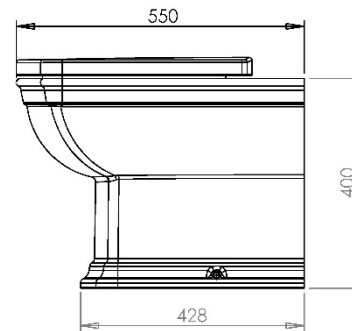

QUANTUM CLASSICAL | QUANTUM CLASSICAL BACK TO WALL WC & SOFT CLOSE SEAT
QCBTWPANDXW

All dimension in mm. Please check dimensions prior to installation as they can vary due to manufacturing tolerances.

Product Details

Type:	Back-to-Wall Pan Including Seat
Width:	350
Depth:	550
Height:	400 excluding Seat
Product Weight*:	27.75Kg
Tolerances:	Upto 2%
Guarantee Period:	Lifetime (For Domestic Use) 1 Years (For Commercial Use)

Product Specification

Material:	Ceramic
Seat Type:	Soft Close
Outlet Visibility:	Concealed
Mounting Method:	Floor Mounted
Included Products:	Pan Fixings Soft Close Seat
Standards:	BS EN 33 BS EN 997

*Product Weight includes packaging.

Features

- Soft Close
- Space Saving

Additional Documentation

Additional Documentation available on our website www.utopiagroup.com

Every effort has been made to ensure that the information provided on this document is correct at the time of creation. Finally, Utopia Furniture Ltd reserve the right to alter materials and specifications in line with continuing programme of production and service development.