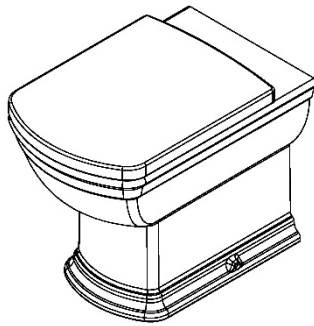

QUANTUM CLASSICAL | QUANTUM CLASSICAL BACK TO WALL WC & SOFT CLOSE SEAT
QCBTWPANDXW

All dimension in mm. Please check dimensions prior to installation as they can vary due to manufacturing tolerances.

Product Details

Type:	Back-to-Wall Pan Including Seat
Width:	350
Depth:	550
Height:	400 excluding Seat
Product Weight*:	27.75Kg
Tolerances:	Upto 2%
Guarantee Period:	Lifetime (For Domestic Use) 1 Years (For Commercial Use)

Product Specification

Material:	Ceramic
Seat Type:	Soft Close
Outlet Visibility:	Concealed
Mounting Method:	Floor Mounted
Included Products:	Pan Fixings Soft Close Seat
Standards:	BS EN 33 BS EN 997

*Product Weight includes packaging.

Features

- Soft Close
- Space Saving

Additional Documentation

Additional Documentation available on our website www.utopiagroup.com

Every effort has been made to ensure that the information provided on this document is correct at the time of creation. Finally, Utopia Furniture Ltd reserve the right to alter materials and specifications in line with continuing programme of production and service development.