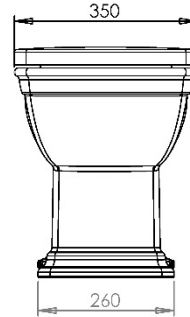

QUANTUM CLASSICAL | QUANTUM CLASSICAL BACK TO WALL WC & SOFT CLOSE SEAT
QCBTWPANDXW

All dimension in mm. Please check dimensions prior to installation as they can vary due to manufacturing tolerances.

Product Details

Type:	Back-to-Wall Pan Including Seat
Width:	350
Depth:	550
Height:	400 excluding Seat
Product Weight*:	27.75Kg
Tolerances:	Upto 2%
Guarantee Period:	Lifetime (For Domestic Use) 1 Years (For Commercial Use)

Product Specification

Material:	Ceramic
Seat Type:	Soft Close
Outlet Visibility:	Concealed
Mounting Method:	Floor Mounted
Included Products:	Pan Fixings Soft Close Seat
Standards:	BS EN 33 BS EN 997

*Product Weight includes packaging.

Features

- Soft Close
- Space Saving

Additional Documentation

Additional Documentation available on our website www.utopiagroup.com

Every effort has been made to ensure that the information provided on this document is correct at the time of creation. Finally, Utopia Furniture Ltd reserve the right to alter materials and specifications in line with continuing programme of production and service development.