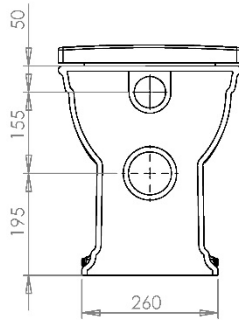

QUANTUM CLASSICAL | QUANTUM CLASSICAL BACK TO WALL WC & SOFT CLOSE SEAT
QCBTWPANDXW

All dimension in mm. Please check dimensions prior to installation as they can vary due to manufacturing tolerances.

Product Details

Type:	Back-to-Wall Pan Including Seat
Width:	350
Depth:	550
Height:	400 excluding Seat
Product Weight*:	27.75Kg
Tolerances:	Upto 2%
Guarantee Period:	Lifetime (For Domestic Use) 1 Years (For Commercial Use)

Product Specification

Material:	Ceramic
Seat Type:	Soft Close
Outlet Visibility:	Concealed
Mounting Method:	Floor Mounted
Included Products:	Pan Fixings Soft Close Seat
Standards:	BS EN 33 BS EN 997

*Product Weight includes packaging.

Features

- Soft Close
- Space Saving

Additional Documentation

Additional Documentation available on our website www.utopiagroup.com

Every effort has been made to ensure that the information provided on this document is correct at the time of creation. Finally, Utopia Furniture Ltd reserve the right to alter materials and specifications in line with continuing programme of production and service development.