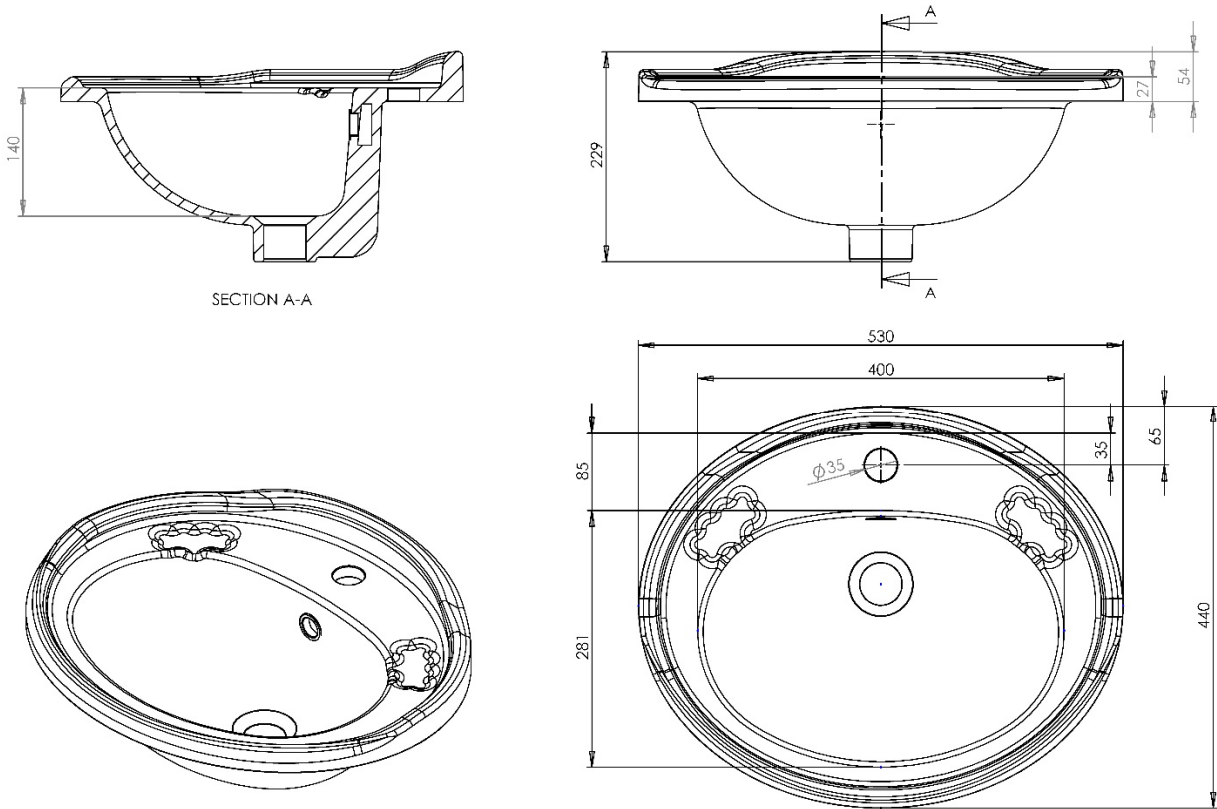

Type:	Semi-Recessed Basin
Width:	560
Depth:	465
Height:	160
Product Weight*:	18.95Kg
Tolerances:	Upto 2%
Guarantee Period:	Lifetime (For Domestic Use) 1 Years (For Commercial Use)

**Product Specification**

Material:	Ceramic
Integrated Overflow:	Yes
Type of Waste Required:	Slotted
Quantity of Tap Holes:	1
Tap Position:	Centre
Standards:	BS EN 31 BS EN 14688

\*Product Weight includes packaging.

**Additional Documentation**

**QUANTUM CLASSICAL | QUANTUM CLASSICAL DROP-IN WASHBASIN**

**QCCERDR**

All dimension in mm. Please check dimensions prior to installation as they can vary due to manufacturing tolerances.

**Product Details**

Type:	Drop-In/CounterTOP Basin
Width:	530
Depth:	440
Height:	229
Product Weight*:	9.30Kg
Tolerances:	Upto 2%
Guarantee Period:	Lifetime (For Domestic Use) 1 Years (For Commercial Use)

**Product Specification**