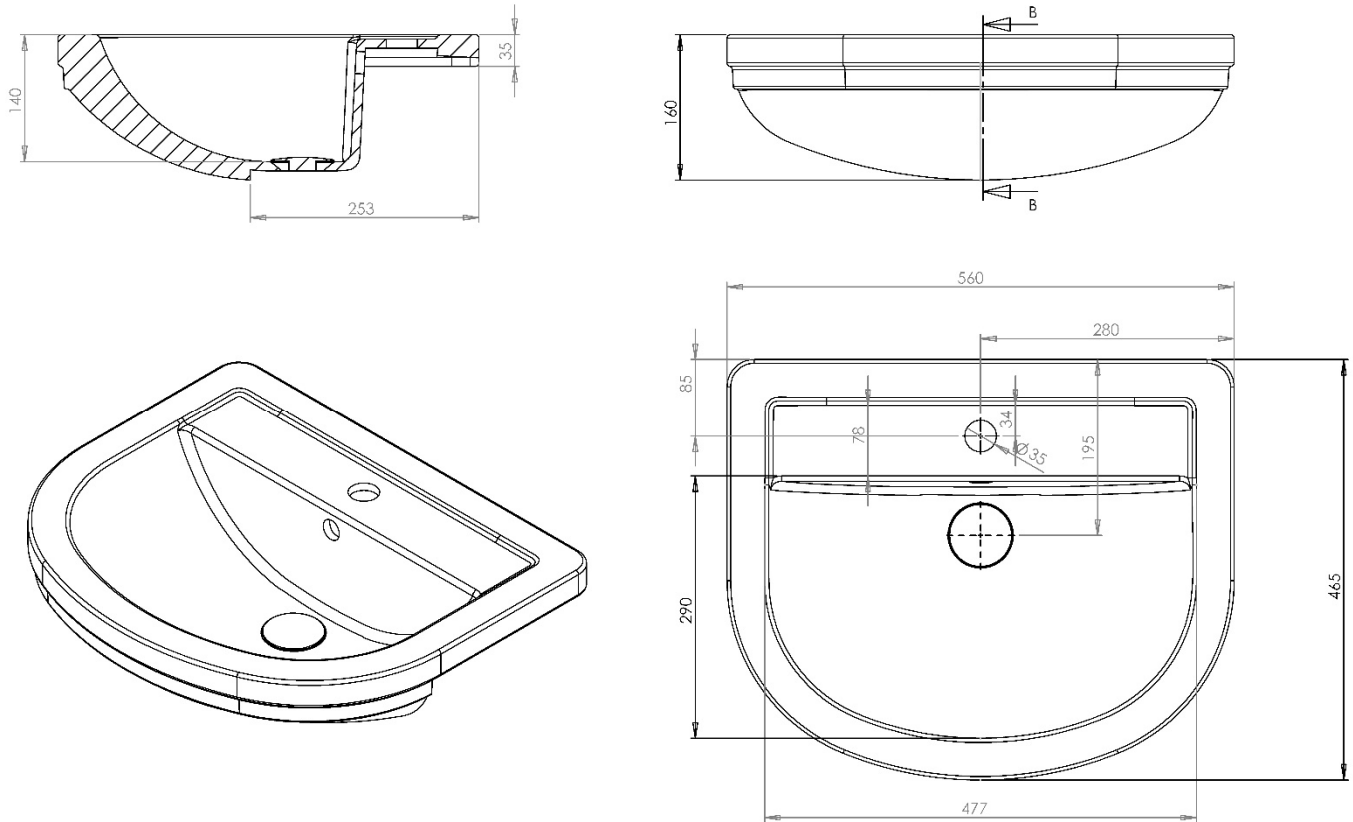

**QUANTUM CLASSICAL | QUANTUM CLASSICAL SEMI-RECESSED WASHBASIN**

**QCBASR56W**

All dimension in mm. Please check dimensions prior to installation as they can vary due to manufacturing tolerances.

**Product Details**

Type:	Semi-Recessed Basin
Width:	560
Depth:	465
Height:	160
Product Weight*:	18.95Kg
Tolerances:	Upto 2%
Guarantee Period:	Lifetime (For Domestic Use) 1 Years (For Commercial Use)

**Product Specification**

Material:	Ceramic
Integrated Overflow:	Yes
Type of Waste Required:	Slotted
Quantity of Tap Holes:	1
Tap Position:	Centre
Standards:	BS EN 31 BS EN 14688

\*Product Weight includes packaging.

**Additional Documentation**

Type:	Drop-In/CounterTOP Basin
Width:	530
Depth:	440
Height:	229
Product Weight*:	9.30Kg
Tolerances:	Upto 2%
Guarantee Period:	Lifetime (For Domestic Use) 1 Years (For Commercial Use)

**Product Specification**