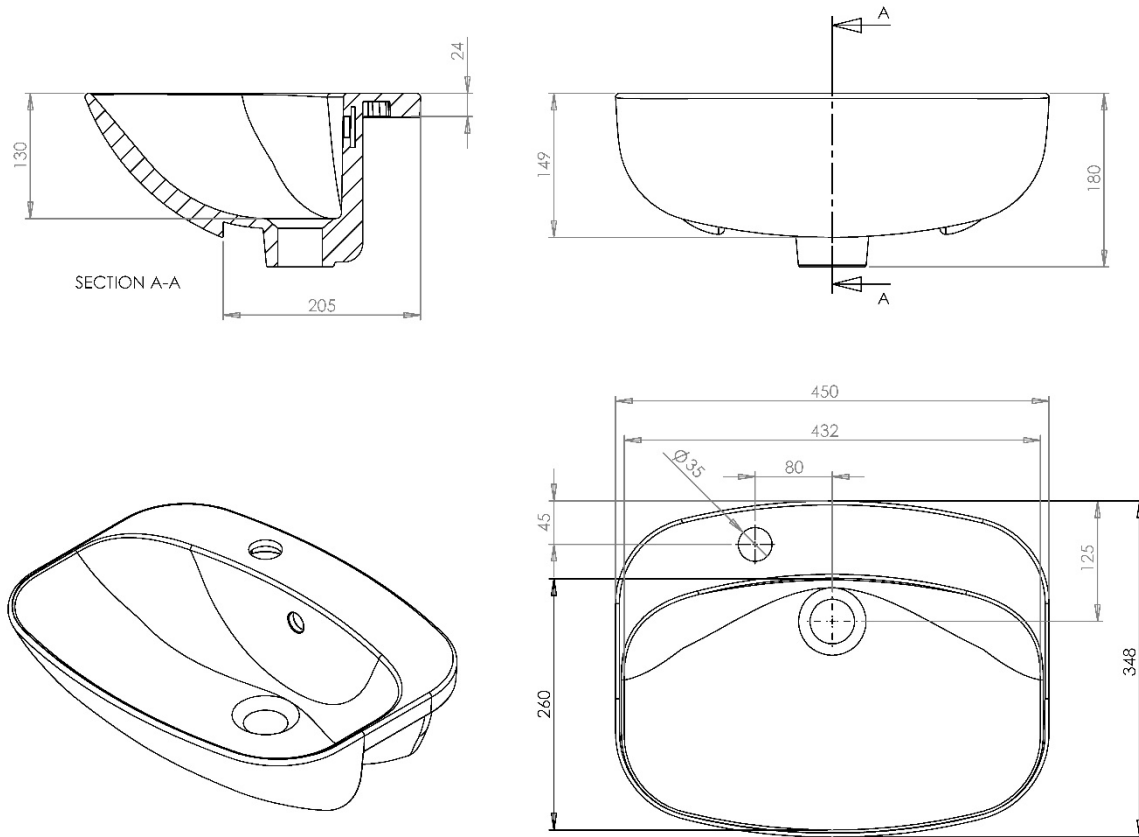

CORR | CORR SEMI RECESSED CLOAKROOM STANDARD BASIN
COBASRCL45W

All dimension in mm. Please check dimensions prior to installation as they can vary due to manufacturing tolerances.

Product Details

Type:	Semi-Recessed Space Saving Basin
Width:	450
Depth:	348
Height:	180
Product Weight*:	8.45Kg
Tolerances:	Upto 2%
Guarantee Period:	Lifetime (For Domestic Use) 1 Years (For Commercial Use)

Product Specification

Material:	Ceramic
Integrated Overflow:	Yes
Type of Waste Required:	Slotted
Quantity of Tap Holes:	1
Tap Position:	Left
Standards:	BS EN 31 BS EN 14688

*Product Weight includes packaging.

Features

- Space Saving

Additional Documentation

Additional Documentation available on our website www.utopiagroup.com

Every effort has been made to ensure that the information provided on this document is correct at the time of creation. Finally, Utopia Furniture Ltd reserve the right to alter materials and specifications in line with continuing programme of production and service development.