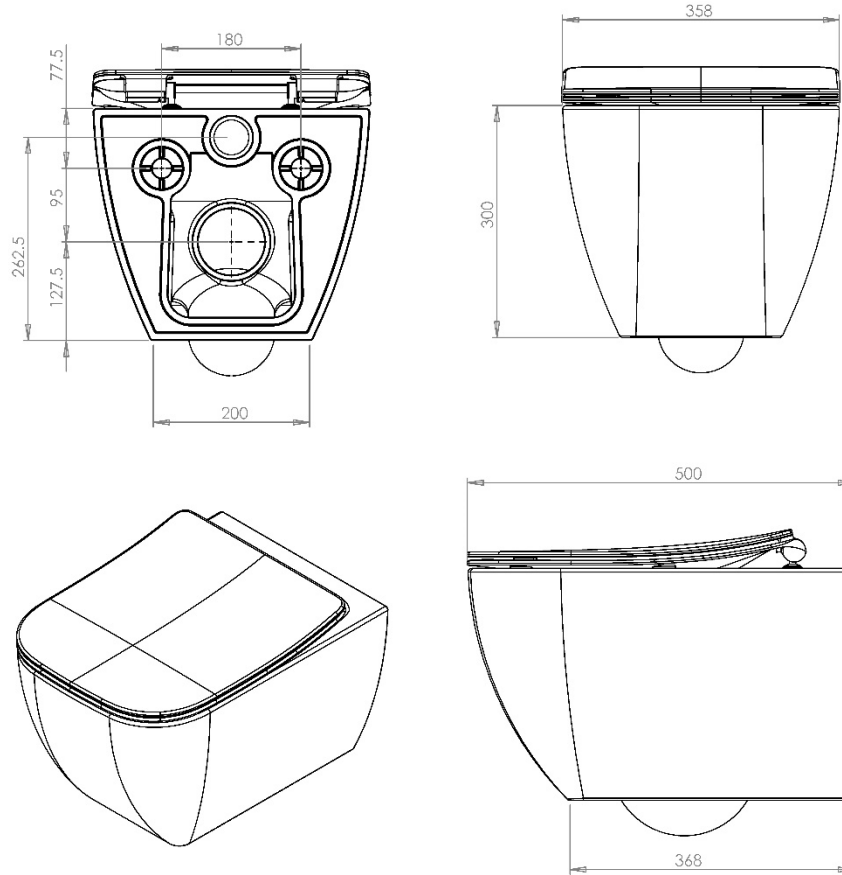

**CORR | CORR WALL-HUNG TOILET WITH SOFT CLOSE SEAT
COWHPANDXW**

All dimension in mm. Please check dimensions prior to installation as they can vary due to manufacturing tolerances.

Product Details

Type:	Wall-Hung Pan Including Seat
Width:	358
Depth:	500
Height:	300 excluding Seat
Product Weight*:	25.60Kg
Tolerances:	Upto 2%
Guarantee Period:	Lifetime (For Domestic Use) 1 Years (For Commercial Use)

Product Specification

Material:	Ceramic
Seat Type:	Soft Close
Outlet Visibility:	Concealed
Mounting Method:	Wall Mounted
Included Products:	Pan Fixings Soft Close Seat
Standards:	BS EN 33 BS EN 997

*Product Weight includes packaging.

Features

- Rimless
- Soft Close
- Space Saving

Additional Documentation

Additional Documentation available on our website www.utopiagroup.com

Every effort has been made to ensure that the information provided on this document is correct at the time of creation. Finally, Utopia Furniture Ltd reserve the right to alter materials and specifications in line with continuing programme of production and service development.