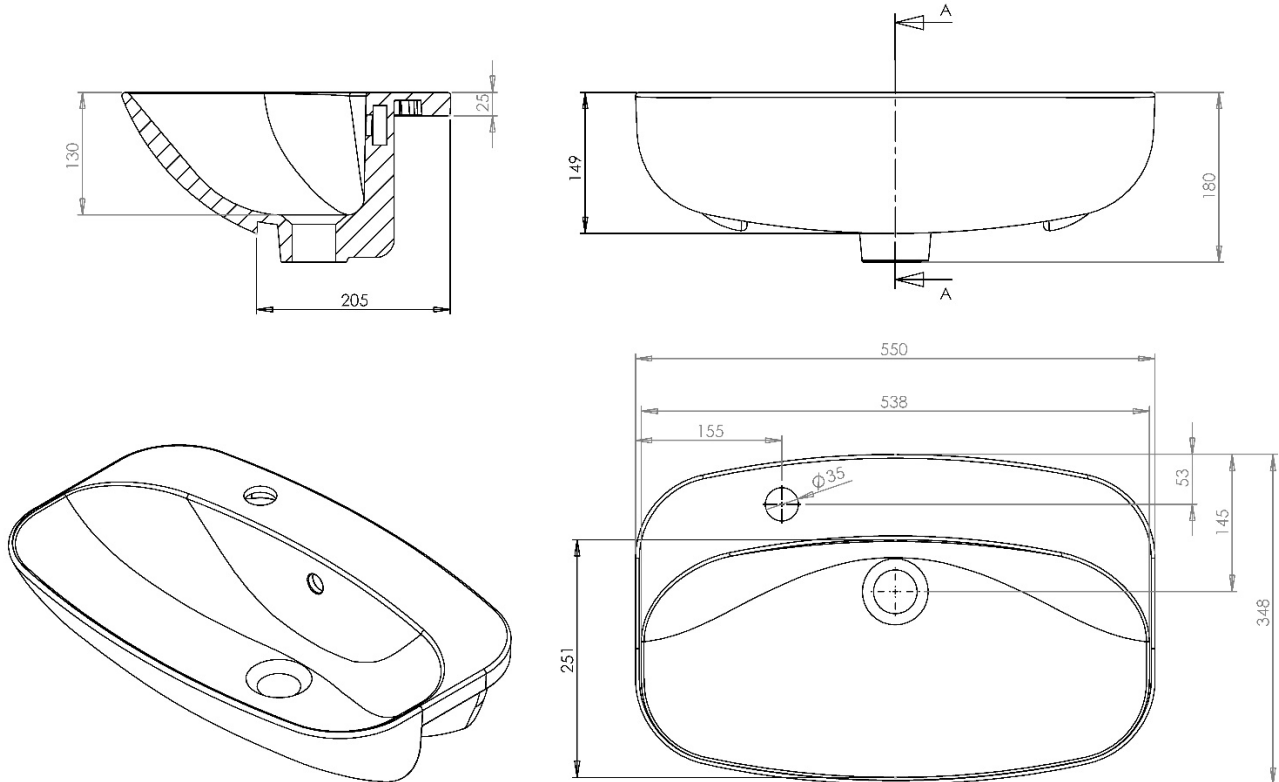

CORR | CORR SEMI RECESSED SHORT PROJECTION STANDARD BASIN

COBASRSP55W

All dimension in mm. Please check dimensions prior to installation as they can vary due to manufacturing tolerances.

Product Details

Type:	Semi-Recessed Space Saving Basin
Width:	550
Depth:	348
Height:	180
Product Weight*:	10.75Kg
Tolerances:	Upto 2%
Guarantee Period:	Lifetime (For Domestic Use) 1 Years (For Commercial Use)

Product Specification

Material:	Ceramic
Integrated Overflow:	Yes
Type of Waste Required:	Slotted
Quantity of Tap Holes:	1
Tap Position:	Left
Standards:	BS EN 31 BS EN 14688

*Product Weight includes packaging.

Features

- Space Saving

Additional Documentation

Additional Documentation available on our website www.utopiagroup.com

Every effort has been made to ensure that the information provided on this document is correct at the time of creation. Finally, Utopia Furniture Ltd reserve the right to alter materials and specifications in line with continuing programme of production and service development.