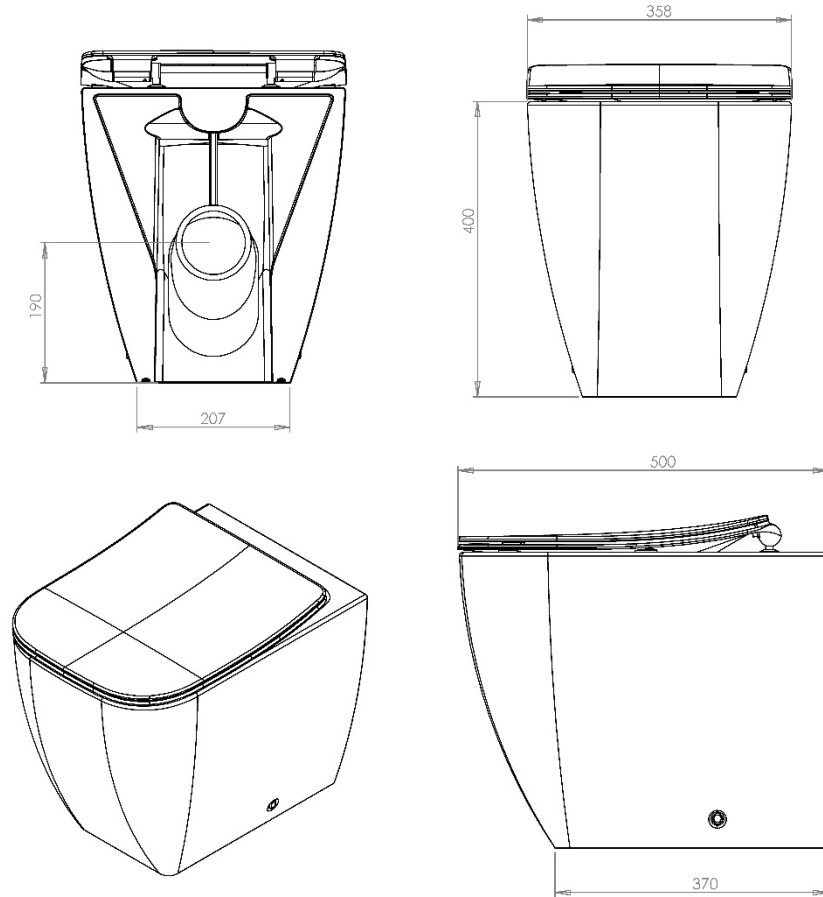

**CORR | CORR BACK-TO-WALL TOILET WITH SOFT CLOSE SEAT
COBTWPANDXW**

All dimension in mm. Please check dimensions prior to installation as they can vary due to manufacturing tolerances.

Product Details

Product Specification

Type:	Back-to-Wall Pan Including Seat
Width:	358
Depth:	500
Height:	400 excluding Seat
Product Weight*:	29.95Kg
Tolerances:	Upto 2%
Guarantee Period:	Lifetime (For Domestic Use) 1 Years (For Commercial Use)

Material:	Ceramic
Seat Type:	Soft Close
Outlet Visibility:	Concealed
Mounting Method:	Floor Mounted
Included Products:	Pan Fixings Soft Close Seat
Standards:	BS EN 33 BS EN 997

*Product Weight includes packaging.

Features

- Rimless
- Soft Close
- Space Saving

Additional Documentation

Additional Documentation available on our website www.utopiagroup.com

Every effort has been made to ensure that the information provided on this document is correct at the time of creation. Finally, Utopia Furniture Ltd reserve the right to alter materials and specifications in line with continuing programme of production and service development.