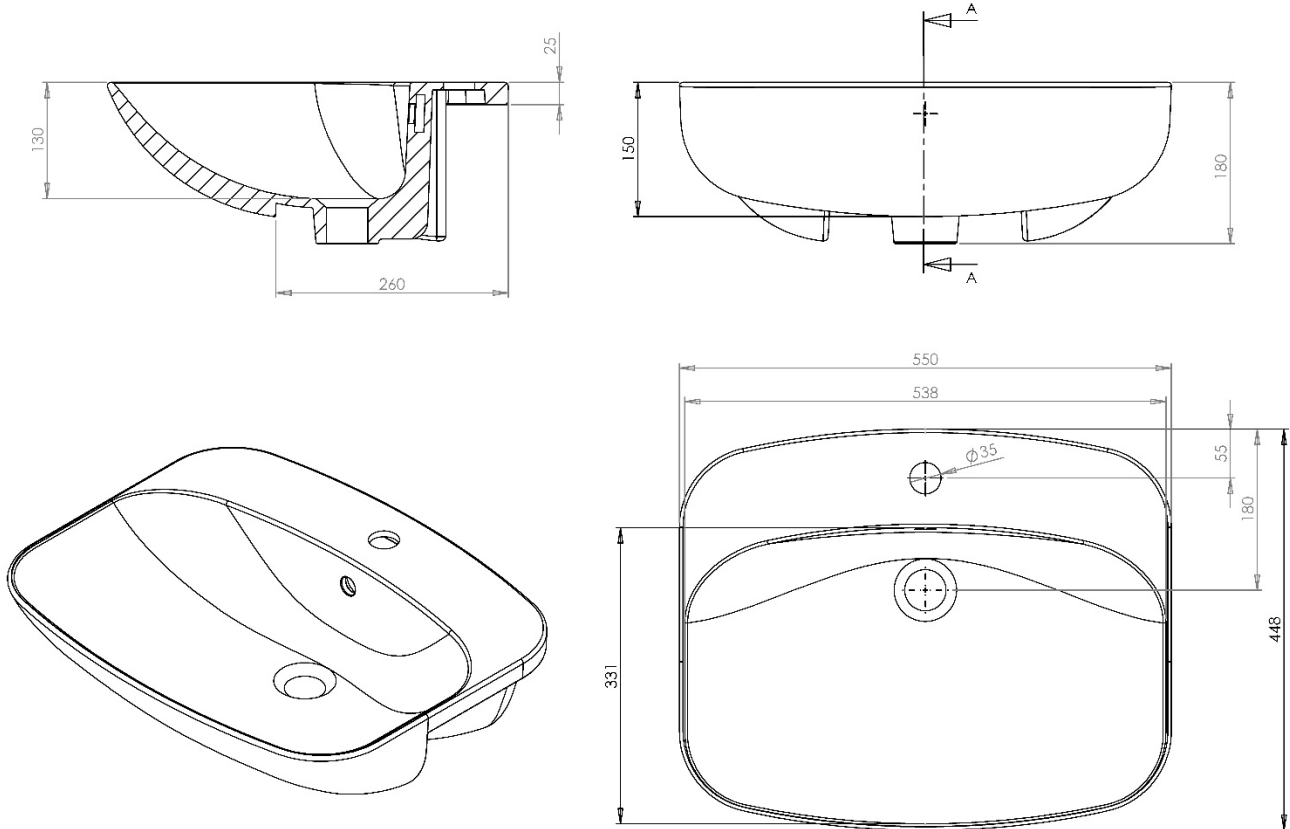

**CORR | CORR SEMI RECESSED STANDARD BASIN**

**COBASR55W**

All dimension in mm. Please check dimensions prior to installation as they can vary due to manufacturing tolerances.

**Product Details**

Type:	Semi-Recessed Basin
Width:	550
Depth:	448
Height:	180
Product Weight*:	14.75Kg
Tolerances:	Upto 2%
Guarantee Period:	Lifetime (For Domestic Use) 1 Years (For Commercial Use)

**Product Specification**

Material:	Ceramic
Integrated Overflow:	Yes
Type of Waste Required:	Slotted
Quantity of Tap Holes:	1
Tap Position:	Centre
Standards:	BS EN 31 BS EN 14688

\*Product Weight includes packaging.

Type:	Semi-Recessed Space Saving Basin
Width:	550
Depth:	348
Height:	180
Product Weight*:	10.75Kg
Tolerances:	Upto 2%
Guarantee Period:	Lifetime (For Domestic Use) 1 Years (For Commercial Use)

**Product Specification**

**Product Specification**

Type:	Back-to-Wall Pan Including Seat
Width:	358
Depth:	500
Height:	400 excluding Seat
Product Weight*:	29.95Kg
Tolerances:	Upto 2%
Guarantee Period:	Lifetime (For Domestic Use) 1 Years (For Commercial Use)