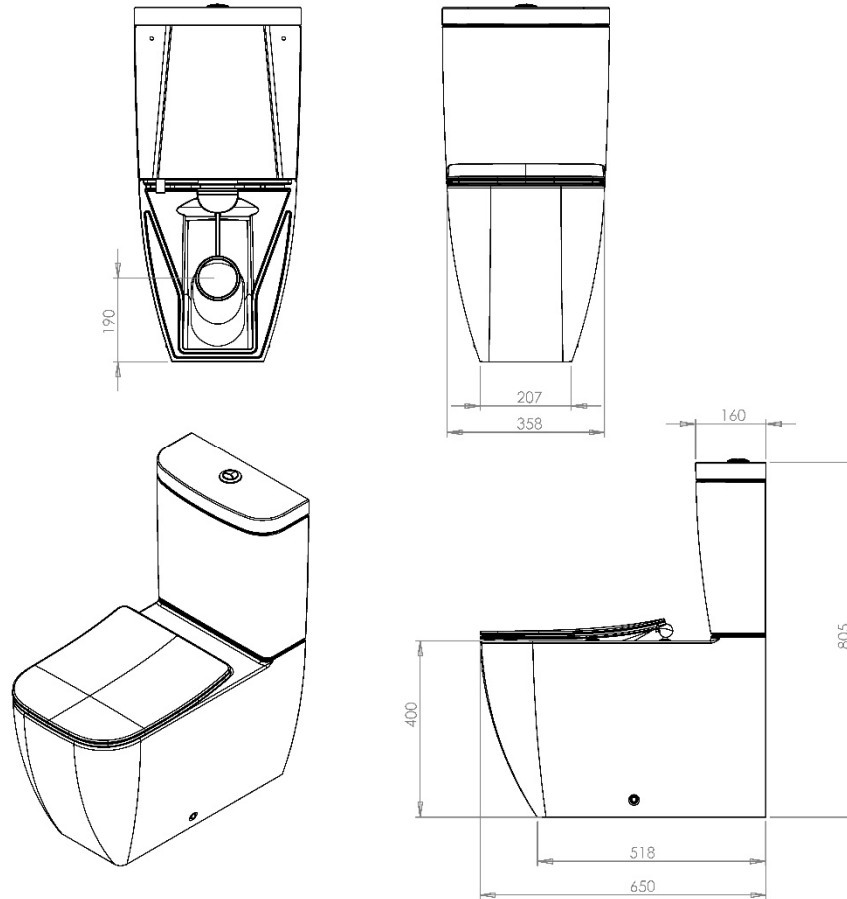

**CORR | CORR CLOSE COUPLED BACK-TO-WALL PAN CISTERN SOFT CLOSE SEAT
COCBTTWWCDXW**

All dimension in mm. Please check dimensions prior to installation as they can vary due to manufacturing tolerances.

Product Details

Type:	Close Coupled WC Including Seat
Width:	358
Depth:	650
Height:	805
Product Weight*:	50.65Kg
Tolerances:	Upto 2%
Guarantee Period:	Lifetime (For Domestic Use) 1 Years (For Commercial Use)

Product Specification

Material:	Ceramic
Seat Type:	Soft Close
Outlet Visibility:	Concealed
Mounting Method:	Floor Mounted
Included Products:	Pan Fixings Soft Close Seat
Standards:	BS EN 33 BS EN 997

*Product Weight includes packaging.

Features

- Rimless
- Soft Close
- Space Saving

Additional Documentation

Additional Documentation available on our website www.utopiagroup.com

Every effort has been made to ensure that the information provided on this document is correct at the time of creation. Finally, Utopia Furniture Ltd reserve the right to alter materials and specifications in line with continuing programme of production and service development.