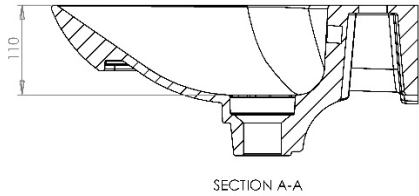

Type:	Slabtop Basin
Width:	539
Depth:	298
Height:	174
Product Weight*:	11.30Kg
Tolerances:	Upto 2%
Guarantee Period:	Lifetime (For Domestic Use) 1 Years (For Commercial Use)

**Product Specification**

Material:	Ceramic
Integrated Overflow:	Yes
Type of Waste Required:	Slotted
Quantity of Tap Holes:	1
Tap Position:	Right
Standards:	BS EN 31 BS EN 14688

**CHIC | CHIC 640MM CERAMIC SLABTOP BASIN**  
**CHCSLBA64W**

All dimension in mm. Please check dimensions prior to installation as they can vary due to manufacturing tolerances.

**Product Details**

**Product Specification**

Type:	Slabtop Basin
Width:	639
Depth:	448
Height:	184
Product Weight*:	20.15Kg
Tolerances:	Upto 2%
Guarantee Period:	Lifetime (For Domestic Use) 1 Years (For Commercial Use)

Material:	Ceramic
Integrated Overflow:	Yes
Type of Waste Required:	Slotted
Quantity of Tap Holes:	1
Tap Position:	Centre
Standards:	BS EN 31 BS EN 14688