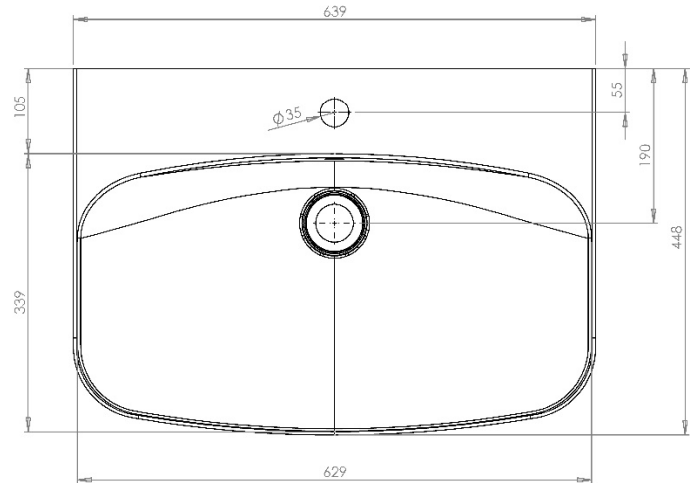

Type:	Slabtop Basin
Width:	539
Depth:	298
Height:	174
Product Weight*:	11.30Kg
Tolerances:	Upto 2%
Guarantee Period:	Lifetime (For Domestic Use) 1 Years (For Commercial Use)

**Product Specification**

Material:	Ceramic
Integrated Overflow:	Yes
Type of Waste Required:	Slotted
Quantity of Tap Holes:	1
Tap Position:	Right
Standards:	BS EN 31 BS EN 14688

**CHIC | CHIC 640MM CERAMIC SLABTOP BASIN**  
**CHCSLBA64W**

All dimension in mm. Please check dimensions prior to installation as they can vary due to manufacturing tolerances.

**Product Details**

**Product Specification**

Type:	Slabtop Basin
Width:	639
Depth:	448
Height:	184
Product Weight*:	20.15Kg
Tolerances:	Upto 2%
Guarantee Period:	Lifetime (For Domestic Use) 1 Years (For Commercial Use)

Material:	Ceramic
Integrated Overflow:	Yes
Type of Waste Required:	Slotted
Quantity of Tap Holes:	1
Tap Position:	Centre
Standards:	BS EN 31 BS EN 14688

**CHIC | CHIC 840MM CERAMIC SLABTOP BASIN**  
**CHCSLBA84W**

All dimension in mm. Please check dimensions prior to installation as they can vary due to manufacturing tolerances.

**Product Details**

Type:	Slabtop Basin
Width:	839
Depth:	448
Height:	184
Product Weight*:	23.55Kg
Tolerances:	Upto 2%
Guarantee Period:	Lifetime (For Domestic Use) 1 Years (For Commercial Use)