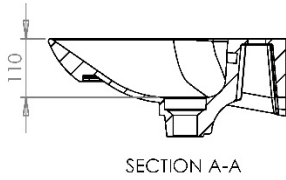

Type:	Slabtop Basin
Width:	539
Depth:	298
Height:	174
Product Weight*:	11.30Kg
Tolerances:	Upto 2%
Guarantee Period:	Lifetime (For Domestic Use) 1 Years (For Commercial Use)

**Product Specification**

Material:	Ceramic
Integrated Overflow:	Yes
Type of Waste Required:	Slotted
Quantity of Tap Holes:	1
Tap Position:	Right
Standards:	BS EN 31 BS EN 14688

**CHIC | CHIC 640MM CERAMIC SLABTOP BASIN**  
**CHCSLBA64W**

All dimension in mm. Please check dimensions prior to installation as they can vary due to manufacturing tolerances.

**Product Details**

**Product Specification**

Type:	Slabtop Basin
Width:	639
Depth:	448
Height:	184
Product Weight*:	20.15Kg
Tolerances:	Upto 2%
Guarantee Period:	Lifetime (For Domestic Use) 1 Years (For Commercial Use)

Material:	Ceramic
Integrated Overflow:	Yes
Type of Waste Required:	Slotted
Quantity of Tap Holes:	1
Tap Position:	Centre
Standards:	BS EN 31 BS EN 14688

**CHIC | CHIC 840MM CERAMIC SLABTOP BASIN**  
**CHCSLBA84W**

All dimension in mm. Please check dimensions prior to installation as they can vary due to manufacturing tolerances.

**Product Details**

Type:	Slabtop Basin
Width:	839
Depth:	448
Height:	184
Product Weight*:	23.55Kg
Tolerances:	Upto 2%
Guarantee Period:	Lifetime (For Domestic Use) 1 Years (For Commercial Use)