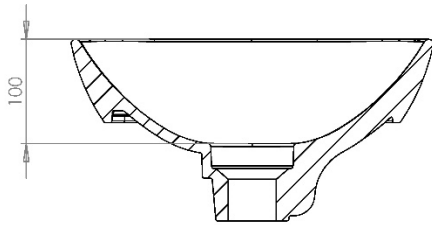

**CHIC | CHIC 840MM CERAMIC SLABTOP BASIN**  
**CHCSLBA84W**

All dimension in mm. Please check dimensions prior to installation as they can vary due to manufacturing tolerances.

**Product Details**

Type:	Slabtop Basin
Width:	839
Depth:	448
Height:	184
Product Weight*:	23.55Kg
Tolerances:	Upto 2%
Guarantee Period:	Lifetime (For Domestic Use) 1 Years (For Commercial Use)

**Product Specification**

Material:	Ceramic
Integrated Overflow:	Yes
Type of Waste Required:	Slotted
Quantity of Tap Holes:	1
Tap Position:	Centre
Standards:	BS EN 31 BS EN 14688

\*Product Weight includes packaging.

**CHIC | CHIC 450MM CERAMIC VANITY SIT ON BASIN**

**CHCSITBAS45**

SECTION A-A

All dimension in mm. Please check dimensions prior to installation as they can vary due to manufacturing tolerances.

**Product Details**

Type:	Sit On Basin
Width:	448
Depth:	348
Height:	174
Product Weight*:	8.45Kg
Tolerances:	Upto 2%
Guarantee Period:	Lifetime (For Domestic Use) 1 Years (For Commercial Use)

**Product Specification**

Material:	Ceramic
Integrated Overflow:	No
Type of Waste Required:	Un-Slotted
Quantity of Tap Holes:	N/A
Tap Position:	N/A
Standards:	BS EN 31 BS EN 14688