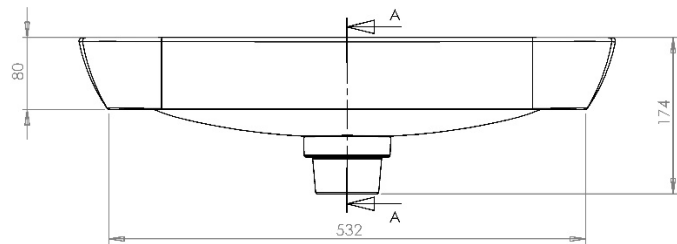

**CHIC | CHIC 450MM CERAMIC VANITY SIT ON BASIN**

**CHCSITBAS45**

SECTION A-A

All dimension in mm. Please check dimensions prior to installation as they can vary due to manufacturing tolerances.

**Product Details**

Type:	Sit On Basin
Width:	448
Depth:	348
Height:	174
Product Weight*:	8.45Kg
Tolerances:	Upto 2%
Guarantee Period:	Lifetime (For Domestic Use) 1 Years (For Commercial Use)

**Product Specification**

Material:	Ceramic
Integrated Overflow:	No
Type of Waste Required:	Un-Slotted
Quantity of Tap Holes:	N/A
Tap Position:	N/A
Standards:	BS EN 31 BS EN 14688

**CHIC | CHIC 600MM CERAMIC VANITY SIT ON BASIN**

**CHCSITBAS60**

All dimension in mm. Please check dimensions prior to installation as they can vary due to manufacturing tolerances.

**Product Details**

**Product Specification**

Type:	Sit On Basin
Width:	598
Depth:	348
Height:	174
Product Weight*:	12.60Kg
Tolerances:	Upto 2%
Guarantee Period:	Lifetime (For Domestic Use) 1 Years (For Commercial Use)

Material:	Ceramic
Integrated Overflow:	No
Type of Waste Required:	Un-Slotted
Quantity of Tap Holes:	N/A
Tap Position:	N/A
Standards:	BS EN 31 BS EN 14688