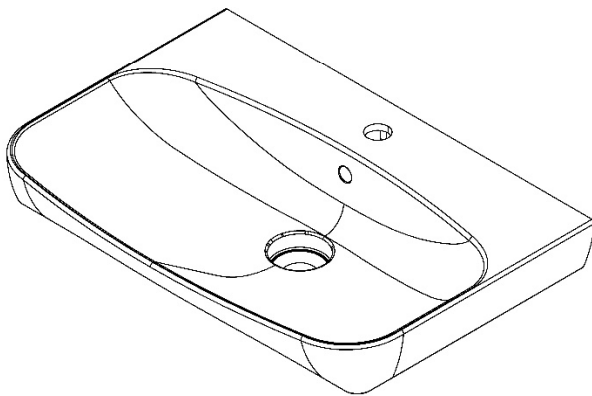

**CORR | CHIC 540MM CERAMIC SLAPTOP BASIN RH TAPHOLE  
CHCSLBA54W**

All dimension in mm. Please check dimensions prior to installation as they can vary due to manufacturing tolerances.

**Product Details**

Type:	Slabtop Basin
Width:	539
Depth:	298
Height:	174
Product Weight*:	11.30Kg
Tolerances:	Upto 2%
Guarantee Period:	Lifetime (For Domestic Use) 1 Years (For Commercial Use)

**Product Specification**

Material:	Ceramic
Integrated Overflow:	Yes
Type of Waste Required:	Slotted
Quantity of Tap Holes:	1
Tap Position:	Right
Standards:	BS EN 31 BS EN 14688

**CHIC | CHIC 640MM CERAMIC SLABTOP BASIN**  
**CHCSLBA64W**

All dimension in mm. Please check dimensions prior to installation as they can vary due to manufacturing tolerances.

**Product Details**

**Product Specification**

Type:	Slabtop Basin
Width:	639
Depth:	448
Height:	184
Product Weight*:	20.15Kg
Tolerances:	Upto 2%
Guarantee Period:	Lifetime (For Domestic Use) 1 Years (For Commercial Use)

Material:	Ceramic
Integrated Overflow:	Yes
Type of Waste Required:	Slotted
Quantity of Tap Holes:	1
Tap Position:	Centre
Standards:	BS EN 31 BS EN 14688