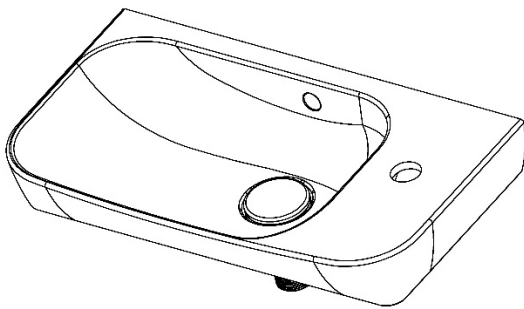

**CORR | CHIC 540MM CERAMIC SLAPTOP BASIN RH TAPHOLE  
CHCSLBA54W**

All dimension in mm. Please check dimensions prior to installation as they can vary due to manufacturing tolerances.

**Product Details**

Type:	Slabtop Basin
Width:	539
Depth:	298
Height:	174
Product Weight*:	11.30Kg
Tolerances:	Upto 2%
Guarantee Period:	Lifetime (For Domestic Use) 1 Years (For Commercial Use)

**Product Specification**

Material:	Ceramic
Integrated Overflow:	Yes
Type of Waste Required:	Slotted
Quantity of Tap Holes:	1
Tap Position:	Right
Standards:	BS EN 31 BS EN 14688

Type:	Slabtop Basin
Width:	639
Depth:	448
Height:	184
Product Weight*:	20.15Kg
Tolerances:	Upto 2%
Guarantee Period:	Lifetime (For Domestic Use) 1 Years (For Commercial Use)

Material:	Ceramic
Integrated Overflow:	Yes
Type of Waste Required:	Slotted
Quantity of Tap Holes:	1
Tap Position:	Centre
Standards:	BS EN 31 BS EN 14688

Type:	Sit On Basin
Width:	598
Depth:	348
Height:	174
Product Weight*:	12.60Kg
Tolerances:	Upto 2%
Guarantee Period:	Lifetime (For Domestic Use) 1 Years (For Commercial Use)

Material:	Ceramic
Integrated Overflow:	No
Type of Waste Required:	Un-Slotted
Quantity of Tap Holes:	N/A
Tap Position:	N/A
Standards:	BS EN 31 BS EN 14688