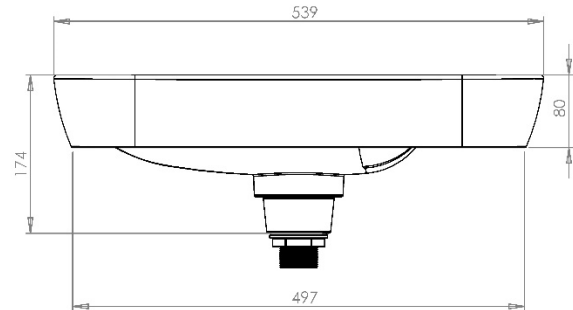

**CORR | CHIC 540MM CERAMIC SLAPTOP BASIN RH TAPHOLE  
CHCSLBA54W**

All dimension in mm. Please check dimensions prior to installation as they can vary due to manufacturing tolerances.

**Product Details**

Type:	Slabtop Basin
Width:	539
Depth:	298
Height:	174
Product Weight*:	11.30Kg
Tolerances:	Upto 2%
Guarantee Period:	Lifetime (For Domestic Use) 1 Years (For Commercial Use)

**Product Specification**

Material:	Ceramic
Integrated Overflow:	Yes
Type of Waste Required:	Slotted
Quantity of Tap Holes:	1
Tap Position:	Right
Standards:	BS EN 31 BS EN 14688

Type:	Slabtop Basin
Width:	639
Depth:	448
Height:	184
Product Weight*:	20.15Kg
Tolerances:	Upto 2%
Guarantee Period:	Lifetime (For Domestic Use) 1 Years (For Commercial Use)

Material:	Ceramic
Integrated Overflow:	Yes
Type of Waste Required:	Slotted
Quantity of Tap Holes:	1
Tap Position:	Centre
Standards:	BS EN 31 BS EN 14688

Type:	Sit On Basin
Width:	598
Depth:	348
Height:	174
Product Weight*:	12.60Kg
Tolerances:	Upto 2%
Guarantee Period:	Lifetime (For Domestic Use) 1 Years (For Commercial Use)

Material:	Ceramic
Integrated Overflow:	No
Type of Waste Required:	Un-Slotted
Quantity of Tap Holes:	N/A
Tap Position:	N/A
Standards:	BS EN 31 BS EN 14688