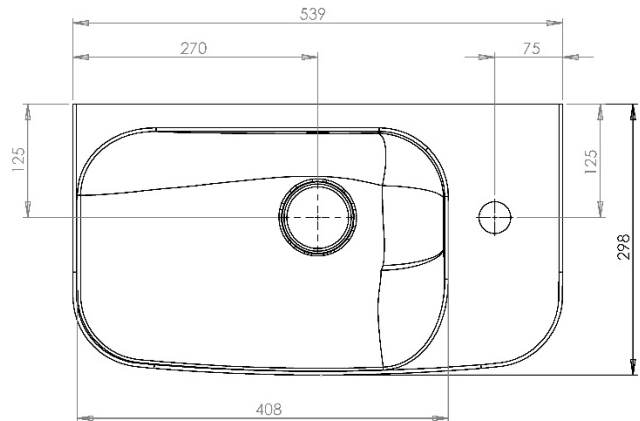

**CORR | CHIC 540MM CERAMIC SLAPTOP BASIN RH TAPHOLE  
CHCSLBA54W**

All dimension in mm. Please check dimensions prior to installation as they can vary due to manufacturing tolerances.

**Product Details**

Type:	Slabtop Basin
Width:	539
Depth:	298
Height:	174
Product Weight*:	11.30Kg
Tolerances:	Upto 2%
Guarantee Period:	Lifetime (For Domestic Use) 1 Years (For Commercial Use)

**Product Specification**

Material:	Ceramic
Integrated Overflow:	Yes
Type of Waste Required:	Slotted
Quantity of Tap Holes:	1
Tap Position:	Right
Standards:	BS EN 31 BS EN 14688

Type:	Slabtop Basin
Width:	639
Depth:	448
Height:	184
Product Weight*:	20.15Kg
Tolerances:	Upto 2%
Guarantee Period:	Lifetime (For Domestic Use) 1 Years (For Commercial Use)

Material:	Ceramic
Integrated Overflow:	Yes
Type of Waste Required:	Slotted
Quantity of Tap Holes:	1
Tap Position:	Centre
Standards:	BS EN 31 BS EN 14688

Type:	Sit On Basin
Width:	598
Depth:	348
Height:	174
Product Weight*:	12.60Kg
Tolerances:	Upto 2%
Guarantee Period:	Lifetime (For Domestic Use) 1 Years (For Commercial Use)

Material:	Ceramic
Integrated Overflow:	No
Type of Waste Required:	Un-Slotted
Quantity of Tap Holes:	N/A
Tap Position:	N/A
Standards:	BS EN 31 BS EN 14688