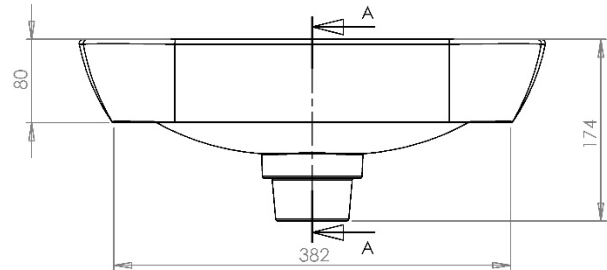

**CHIC | CHIC 840MM CERAMIC SLABTOP BASIN**  
**CHCSLBA84W**

All dimension in mm. Please check dimensions prior to installation as they can vary due to manufacturing tolerances.

**Product Details**

Type:	Slabtop Basin
Width:	839
Depth:	448
Height:	184
Product Weight*:	23.55Kg
Tolerances:	Upto 2%
Guarantee Period:	Lifetime (For Domestic Use) 1 Years (For Commercial Use)

**CHIC | CHIC 450MM CERAMIC VANITY SIT ON BASIN**

**CHCSITBAS45**

SECTION A-A

All dimension in mm. Please check dimensions prior to installation as they can vary due to manufacturing tolerances.

**Product Details**

Type:	Sit On Basin
Width:	448
Depth:	348
Height:	174
Product Weight*:	8.45Kg
Tolerances:	Upto 2%
Guarantee Period:	Lifetime (For Domestic Use) 1 Years (For Commercial Use)

**Product Specification**

Material:	Ceramic
Integrated Overflow:	No
Type of Waste Required:	Un-Slotted
Quantity of Tap Holes:	N/A
Tap Position:	N/A
Standards:	BS EN 31 BS EN 14688

Type:	Sit On Basin
Width:	598
Depth:	348
Height:	174
Product Weight*:	12.60Kg
Tolerances:	Upto 2%
Guarantee Period:	Lifetime (For Domestic Use) 1 Years (For Commercial Use)

Material:	Ceramic
Integrated Overflow:	No
Type of Waste Required:	Un-Slotted
Quantity of Tap Holes:	N/A
Tap Position:	N/A
Standards:	BS EN 31 BS EN 14688