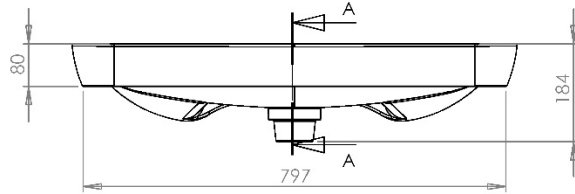

Type:	Slabtop Basin
Width:	539
Depth:	298
Height:	174
Product Weight*:	11.30Kg
Tolerances:	Upto 2%
Guarantee Period:	Lifetime (For Domestic Use) 1 Years (For Commercial Use)

**Product Specification**

Material:	Ceramic
Integrated Overflow:	Yes
Type of Waste Required:	Slotted
Quantity of Tap Holes:	1
Tap Position:	Right
Standards:	BS EN 31 BS EN 14688

**CHIC | CHIC 640MM CERAMIC SLABTOP BASIN**  
**CHCSLBA64W**

All dimension in mm. Please check dimensions prior to installation as they can vary due to manufacturing tolerances.

**Product Details**

**Product Specification**

Type:	Slabtop Basin
Width:	639
Depth:	448
Height:	184
Product Weight*:	20.15Kg
Tolerances:	Upto 2%
Guarantee Period:	Lifetime (For Domestic Use) 1 Years (For Commercial Use)

Material:	Ceramic
Integrated Overflow:	Yes
Type of Waste Required:	Slotted
Quantity of Tap Holes:	1
Tap Position:	Centre
Standards:	BS EN 31 BS EN 14688

**CHIC | CHIC 840MM CERAMIC SLABTOP BASIN**  
**CHCSLBA84W**

All dimension in mm. Please check dimensions prior to installation as they can vary due to manufacturing tolerances.

**Product Details**

Type:	Slabtop Basin
Width:	839
Depth:	448
Height:	184
Product Weight*:	23.55Kg
Tolerances:	Upto 2%
Guarantee Period:	Lifetime (For Domestic Use) 1 Years (For Commercial Use)