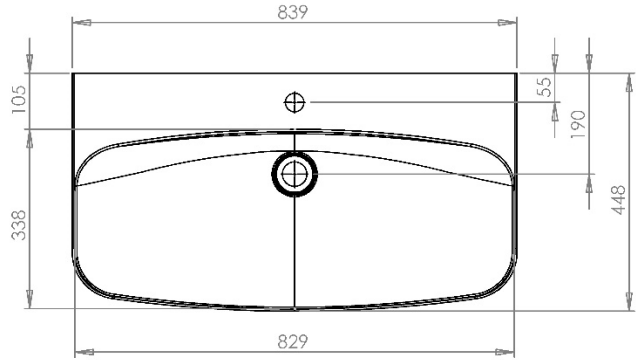

Type:	Slabtop Basin
Width:	539
Depth:	298
Height:	174
Product Weight*:	11.30Kg
Tolerances:	Upto 2%
Guarantee Period:	Lifetime (For Domestic Use) 1 Years (For Commercial Use)

**Product Specification**

Material:	Ceramic
Integrated Overflow:	Yes
Type of Waste Required:	Slotted
Quantity of Tap Holes:	1
Tap Position:	Right
Standards:	BS EN 31 BS EN 14688

**CHIC | CHIC 640MM CERAMIC SLABTOP BASIN**  
**CHCSLBA64W**

All dimension in mm. Please check dimensions prior to installation as they can vary due to manufacturing tolerances.

**Product Details**

**Product Specification**

Type:	Slabtop Basin
Width:	639
Depth:	448
Height:	184
Product Weight*:	20.15Kg
Tolerances:	Upto 2%
Guarantee Period:	Lifetime (For Domestic Use) 1 Years (For Commercial Use)

Material:	Ceramic
Integrated Overflow:	Yes
Type of Waste Required:	Slotted
Quantity of Tap Holes:	1
Tap Position:	Centre
Standards:	BS EN 31 BS EN 14688

**CHIC | CHIC 840MM CERAMIC SLABTOP BASIN**  
**CHCSLBA84W**

All dimension in mm. Please check dimensions prior to installation as they can vary due to manufacturing tolerances.

**Product Details**

Type:	Slabtop Basin
Width:	839
Depth:	448
Height:	184
Product Weight*:	23.55Kg
Tolerances:	Upto 2%
Guarantee Period:	Lifetime (For Domestic Use) 1 Years (For Commercial Use)