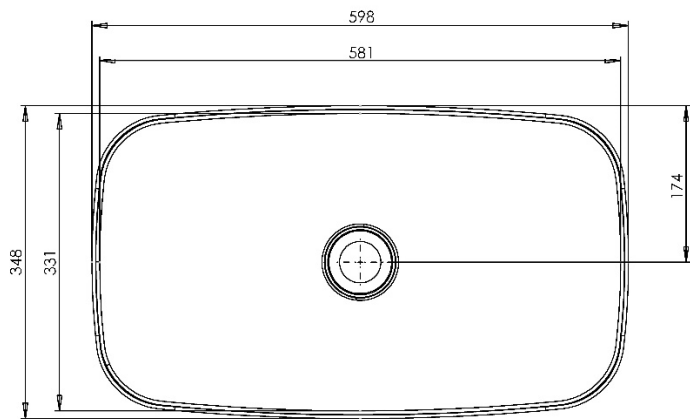

**CHIC | CHIC 450MM CERAMIC VANITY SIT ON BASIN**

**CHCSITBAS45**

SECTION A-A

All dimension in mm. Please check dimensions prior to installation as they can vary due to manufacturing tolerances.

**Product Details**

Type:	Sit On Basin
Width:	448
Depth:	348
Height:	174
Product Weight*:	8.45Kg
Tolerances:	Upto 2%
Guarantee Period:	Lifetime (For Domestic Use) 1 Years (For Commercial Use)

**Product Specification**

Material:	Ceramic
Integrated Overflow:	No
Type of Waste Required:	Un-Slotted
Quantity of Tap Holes:	N/A
Tap Position:	N/A
Standards:	BS EN 31 BS EN 14688

**CHIC | CHIC 600MM CERAMIC VANITY SIT ON BASIN**

**CHCSITBAS60**

All dimension in mm. Please check dimensions prior to installation as they can vary due to manufacturing tolerances.

**Product Details**

**Product Specification**

Type:	Sit On Basin
Width:	598
Depth:	348
Height:	174
Product Weight*:	12.60Kg
Tolerances:	Upto 2%
Guarantee Period:	Lifetime (For Domestic Use) 1 Years (For Commercial Use)

Material:	Ceramic
Integrated Overflow:	No
Type of Waste Required:	Un-Slotted
Quantity of Tap Holes:	N/A
Tap Position:	N/A
Standards:	BS EN 31 BS EN 14688