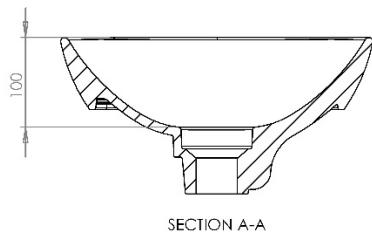

**CHIC | CHIC 450MM CERAMIC VANITY SIT ON BASIN**

**CHCSITBAS45**

SECTION A-A

All dimension in mm. Please check dimensions prior to installation as they can vary due to manufacturing tolerances.

**Product Details**

Type:	Sit On Basin
Width:	448
Depth:	348
Height:	174
Product Weight*:	8.45Kg
Tolerances:	Upto 2%
Guarantee Period:	Lifetime (For Domestic Use) 1 Years (For Commercial Use)

**Product Specification**

Material:	Ceramic
Integrated Overflow:	No
Type of Waste Required:	Un-Slotted
Quantity of Tap Holes:	N/A
Tap Position:	N/A
Standards:	BS EN 31 BS EN 14688

**CHIC | CHIC 600MM CERAMIC VANITY SIT ON BASIN**

**CHCSITBAS60**

All dimension in mm. Please check dimensions prior to installation as they can vary due to manufacturing tolerances.

**Product Details**

**Product Specification**

Type:	Sit On Basin
Width:	598
Depth:	348
Height:	174
Product Weight*:	12.60Kg
Tolerances:	Upto 2%
Guarantee Period:	Lifetime (For Domestic Use) 1 Years (For Commercial Use)

Material:	Ceramic
Integrated Overflow:	No
Type of Waste Required:	Un-Slotted
Quantity of Tap Holes:	N/A
Tap Position:	N/A
Standards:	BS EN 31 BS EN 14688