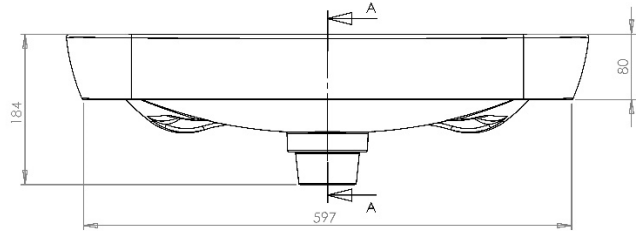

Type:	Slabtop Basin
Width:	539
Depth:	298
Height:	174
Product Weight*:	11.30Kg
Tolerances:	Upto 2%
Guarantee Period:	Lifetime (For Domestic Use) 1 Years (For Commercial Use)

**Product Specification**

Material:	Ceramic
Integrated Overflow:	Yes
Type of Waste Required:	Slotted
Quantity of Tap Holes:	1
Tap Position:	Right
Standards:	BS EN 31 BS EN 14688

**CHIC | CHIC 640MM CERAMIC SLABTOP BASIN**  
**CHCSLBA64W**

All dimension in mm. Please check dimensions prior to installation as they can vary due to manufacturing tolerances.

**Product Details**

**Product Specification**

Type:	Slabtop Basin
Width:	639
Depth:	448
Height:	184
Product Weight*:	20.15Kg
Tolerances:	Upto 2%
Guarantee Period:	Lifetime (For Domestic Use) 1 Years (For Commercial Use)

Material:	Ceramic
Integrated Overflow:	Yes
Type of Waste Required:	Slotted
Quantity of Tap Holes:	1
Tap Position:	Centre
Standards:	BS EN 31 BS EN 14688

Type:	Sit On Basin
Width:	448
Depth:	348
Height:	174
Product Weight*:	8.45Kg
Tolerances:	Upto 2%
Guarantee Period:	Lifetime (For Domestic Use) 1 Years (For Commercial Use)

**Product Specification**

Material:	Ceramic
Integrated Overflow:	No
Type of Waste Required:	Un-Slotted
Quantity of Tap Holes:	N/A
Tap Position:	N/A
Standards:	BS EN 31 BS EN 14688