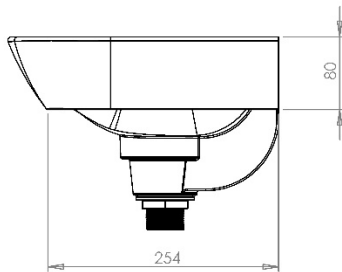

**CORR | CHIC 540MM CERAMIC SLAPTOP BASIN RH TAPHOLE  
CHCSLBA54W**

All dimension in mm. Please check dimensions prior to installation as they can vary due to manufacturing tolerances.

**Product Details**

Type:	Slabtop Basin
Width:	539
Depth:	298
Height:	174
Product Weight*:	11.30Kg
Tolerances:	Upto 2%
Guarantee Period:	Lifetime (For Domestic Use) 1 Years (For Commercial Use)

**Product Specification**

Material:	Ceramic
Integrated Overflow:	Yes
Type of Waste Required:	Slotted
Quantity of Tap Holes:	1
Tap Position:	Right
Standards:	BS EN 31 BS EN 14688

Type:	Slabtop Basin
Width:	639
Depth:	448
Height:	184
Product Weight*:	20.15Kg
Tolerances:	Upto 2%
Guarantee Period:	Lifetime (For Domestic Use) 1 Years (For Commercial Use)

Material:	Ceramic
Integrated Overflow:	Yes
Type of Waste Required:	Slotted
Quantity of Tap Holes:	1
Tap Position:	Centre
Standards:	BS EN 31 BS EN 14688

Type:	Sit On Basin
Width:	598
Depth:	348
Height:	174
Product Weight*:	12.60Kg
Tolerances:	Upto 2%
Guarantee Period:	Lifetime (For Domestic Use) 1 Years (For Commercial Use)

Material:	Ceramic
Integrated Overflow:	No
Type of Waste Required:	Un-Slotted
Quantity of Tap Holes:	N/A
Tap Position:	N/A
Standards:	BS EN 31 BS EN 14688