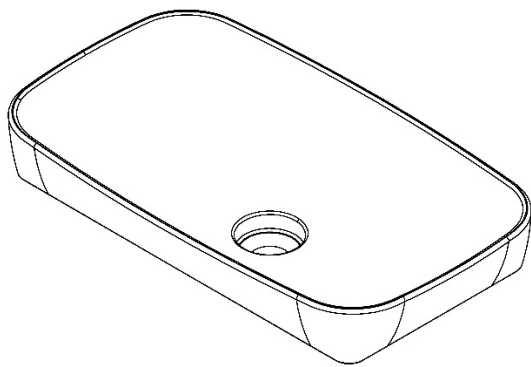

**CHIC | CHIC 450MM CERAMIC VANITY SIT ON BASIN**

**CHCSITBAS45**

SECTION A-A

All dimension in mm. Please check dimensions prior to installation as they can vary due to manufacturing tolerances.

**Product Details**

Type:	Sit On Basin
Width:	448
Depth:	348
Height:	174
Product Weight*:	8.45Kg
Tolerances:	Upto 2%
Guarantee Period:	Lifetime (For Domestic Use) 1 Years (For Commercial Use)

**Product Specification**

Material:	Ceramic
Integrated Overflow:	No
Type of Waste Required:	Un-Slotted
Quantity of Tap Holes:	N/A
Tap Position:	N/A
Standards:	BS EN 31 BS EN 14688

**CHIC | CHIC 600MM CERAMIC VANITY SIT ON BASIN**

**CHCSITBAS60**

All dimension in mm. Please check dimensions prior to installation as they can vary due to manufacturing tolerances.

**Product Details**

**Product Specification**

Type:	Sit On Basin
Width:	598
Depth:	348
Height:	174
Product Weight*:	12.60Kg
Tolerances:	Upto 2%
Guarantee Period:	Lifetime (For Domestic Use) 1 Years (For Commercial Use)

Material:	Ceramic
Integrated Overflow:	No
Type of Waste Required:	Un-Slotted
Quantity of Tap Holes:	N/A
Tap Position:	N/A
Standards:	BS EN 31 BS EN 14688