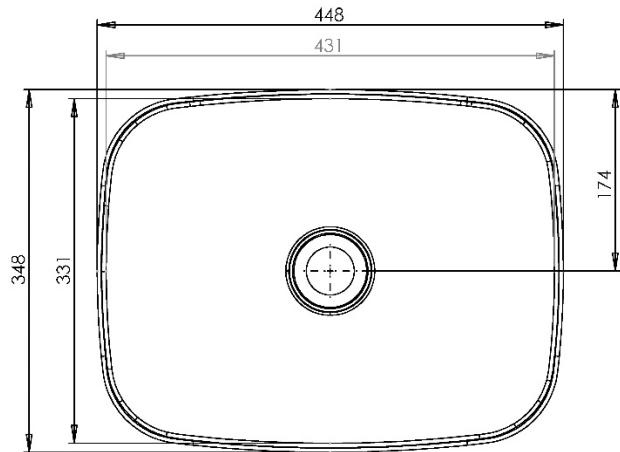

**CHIC | CHIC 840MM CERAMIC SLABTOP BASIN**  
**CHCSLBA84W**

All dimension in mm. Please check dimensions prior to installation as they can vary due to manufacturing tolerances.

**Product Details**

Type:	Slabtop Basin
Width:	839
Depth:	448
Height:	184
Product Weight*:	23.55Kg
Tolerances:	Upto 2%
Guarantee Period:	Lifetime (For Domestic Use) 1 Years (For Commercial Use)

**CHIC | CHIC 450MM CERAMIC VANITY SIT ON BASIN**

**CHCSITBAS45**

SECTION A-A

All dimension in mm. Please check dimensions prior to installation as they can vary due to manufacturing tolerances.

**Product Details**

Type:	Sit On Basin
Width:	448
Depth:	348
Height:	174
Product Weight*:	8.45Kg
Tolerances:	Upto 2%
Guarantee Period:	Lifetime (For Domestic Use) 1 Years (For Commercial Use)

**Product Specification**

Material:	Ceramic
Integrated Overflow:	No
Type of Waste Required:	Un-Slotted
Quantity of Tap Holes:	N/A
Tap Position:	N/A
Standards:	BS EN 31 BS EN 14688

Type:	Sit On Basin
Width:	598
Depth:	348
Height:	174
Product Weight*:	12.60Kg
Tolerances:	Upto 2%
Guarantee Period:	Lifetime (For Domestic Use) 1 Years (For Commercial Use)

Material:	Ceramic
Integrated Overflow:	No
Type of Waste Required:	Un-Slotted
Quantity of Tap Holes:	N/A
Tap Position:	N/A
Standards:	BS EN 31 BS EN 14688